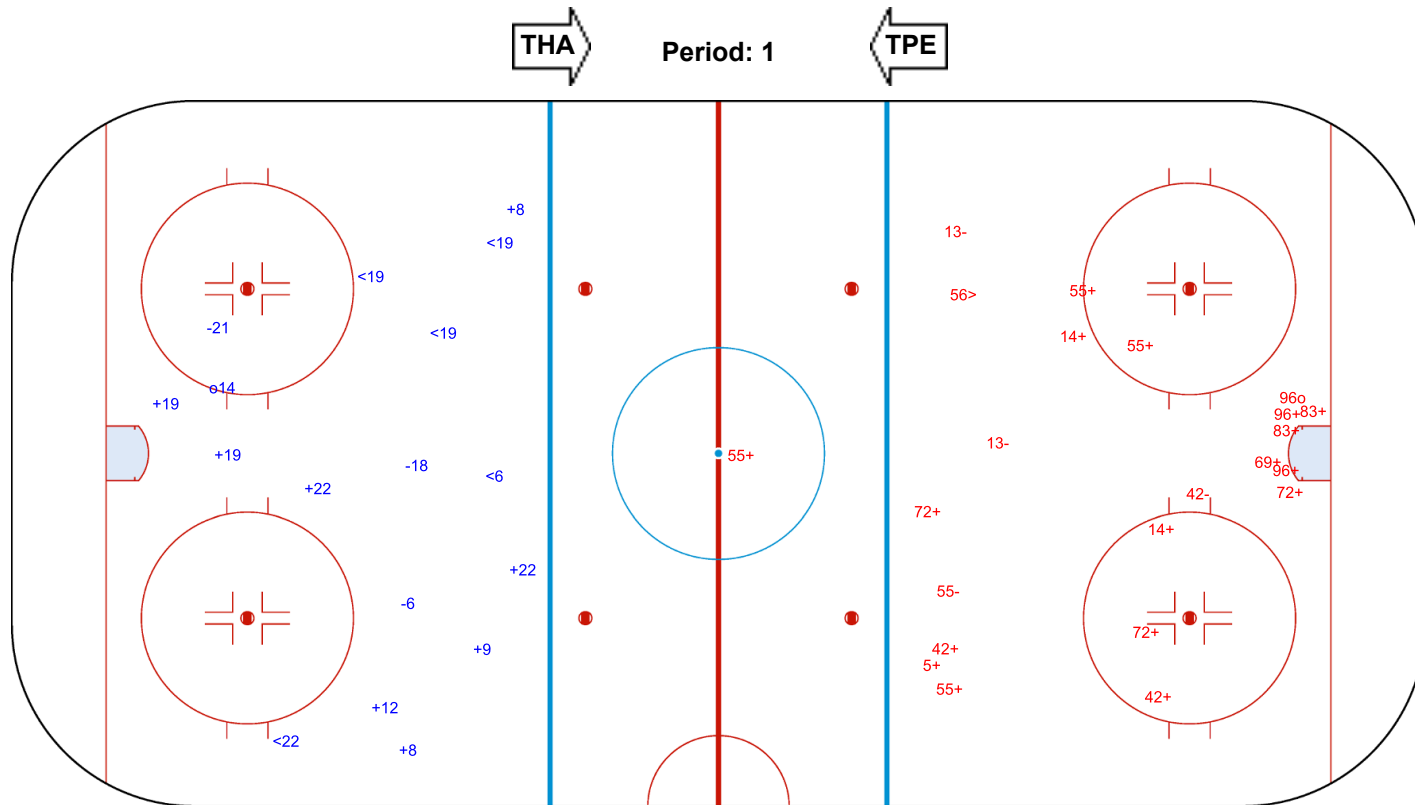

SHOT CHART

TPE - THA

Shots by TPE
Goals (o): 1
SSP (<): 5
SSG (+): 8
SPG (-): 3

Shots by THA
Goals (o): 1
SSP (>): 1
SSG (+): 17
SPG (-): 4

INTERNATIONAL
ICE HOCKEY
FEDERATION

Shots by THA
Goals (o): 0 SSG (+): 15
SSP (<): 5 SPG (-): 4

TPE Period: 2 THA

Shots by TPE
Goals (o): 0 SSG (+): 9
SSP (>): 2 SPG (-): 8

GK 25 of TPE

GK 50 of THA

| | | |
|----------------|---------------------------|--|
| Legend: | | |
| GK | Goalkeeper | |
| SPG | Shots past goal | |
| SSG | Shots saved by goalkeeper | |
| SSP | Shots saved by player | |