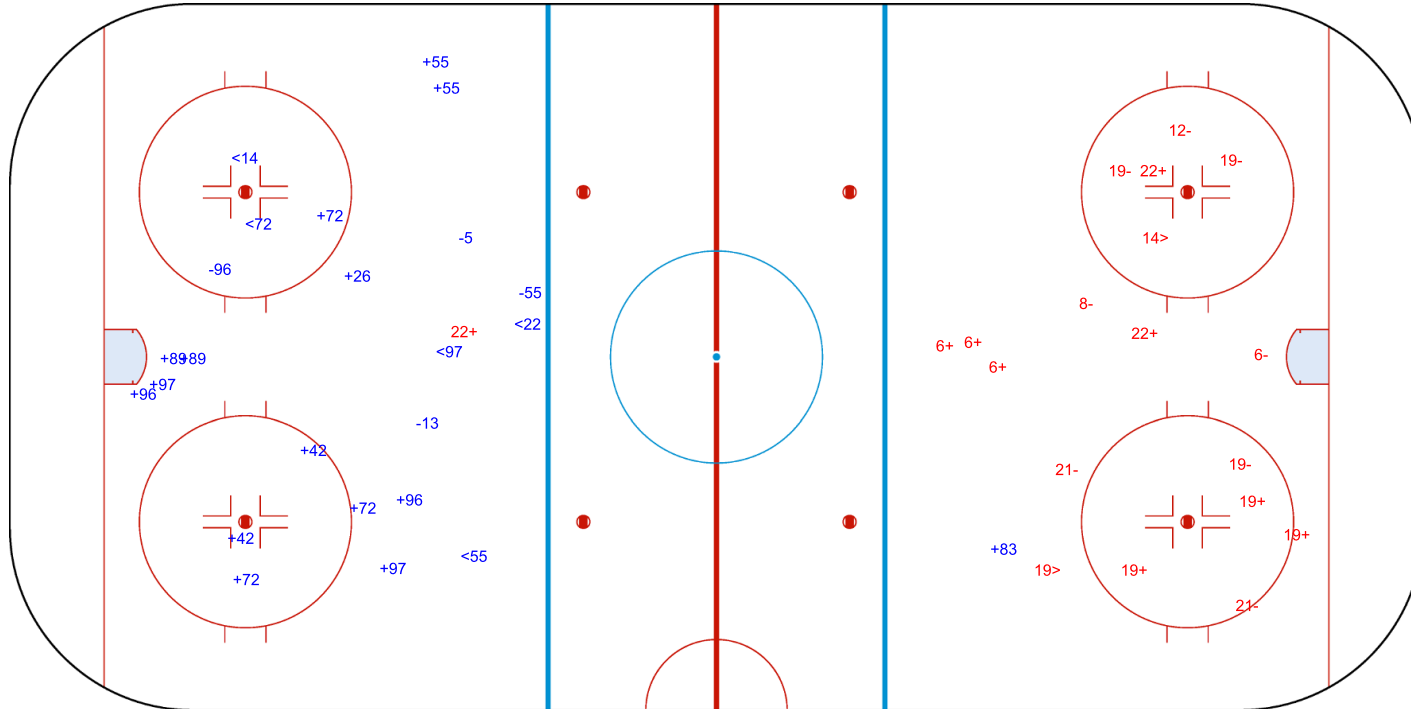

SHOT CHART

TPE - THA

Shots by TPE
Goals (o): 1
SSP (<): 5
SSG (+): 8
SPG (-): 3

Shots by THA
Goals (o): 1
SSP (>): 1
SSG (+): 17
SPG (-): 4

INTERNATIONAL
ICE HOCKEY
FEDERATION

Shots by THA
Goals (o): 0 SSG (+): 15
SSP (<): 5 SPG (-): 4

TPE Period: 2 THA

Shots by TPE
Goals (o): 0 SSG (+): 9
SSP (>): 2 SPG (-): 8

GK 25 of TPE

GK 50 of THA

| | | |
|----------------|---------------------------|--|
| Legend: | | |
| GK | Goalkeeper | |
| SPG | Shots past goal | |
| SSG | Shots saved by goalkeeper | |
| SSP | Shots saved by player | |