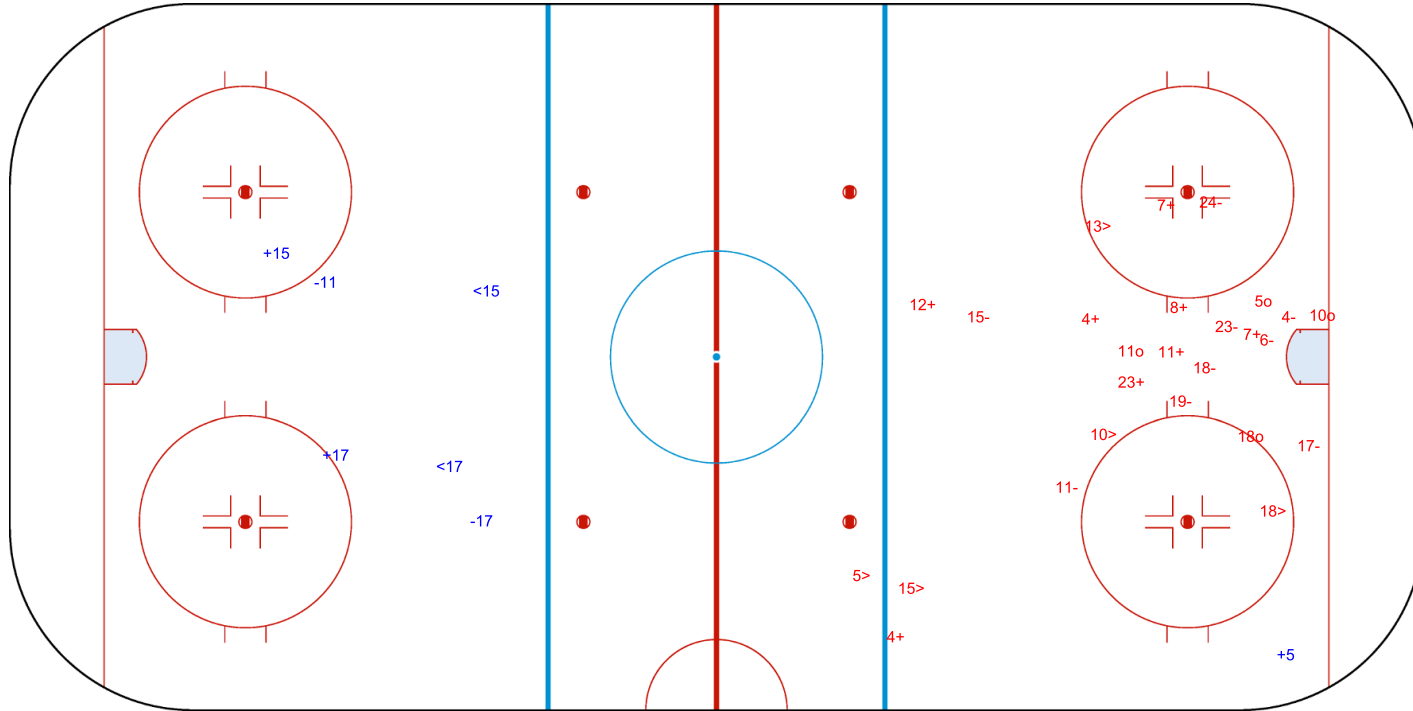

Goals (o): 0 SSG (+): 3

SSP (<): 2 SPG (-): 2

GK 1 of ISL

GK 25 of ISL

2nd Period

Shots by ISL

Goals (o): 4 SSG (+): 8

SSP (>): 5 SPG (-): 9