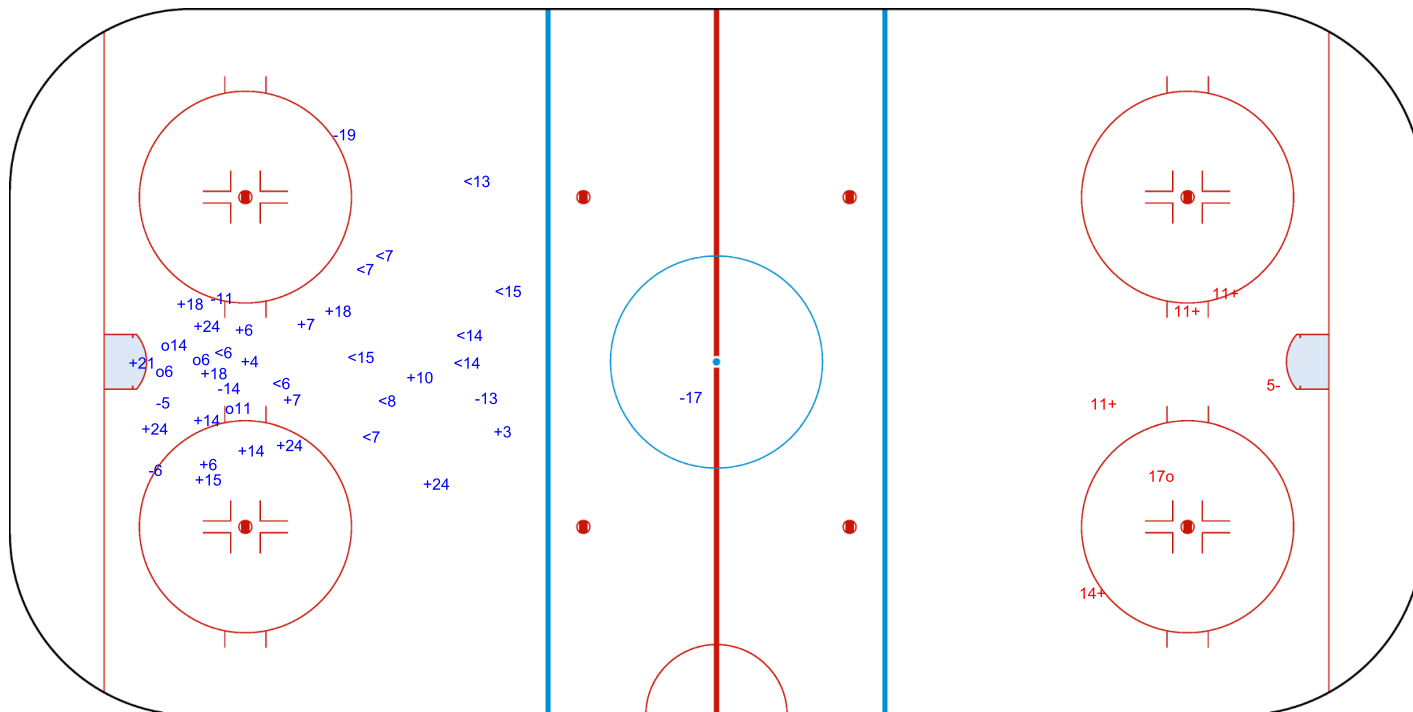

GK 20 of CRO

Shots by ISL

Goals (o): 4 SSG (+): 18
SSP (<): 11 SPG (-): 7

GK 20 of CRO

GK 25 of CRO

3rd Period

Shots by CRO

Goals (o): 1 SSG (+): 4
SSP (>): 0 SPG (-): 1