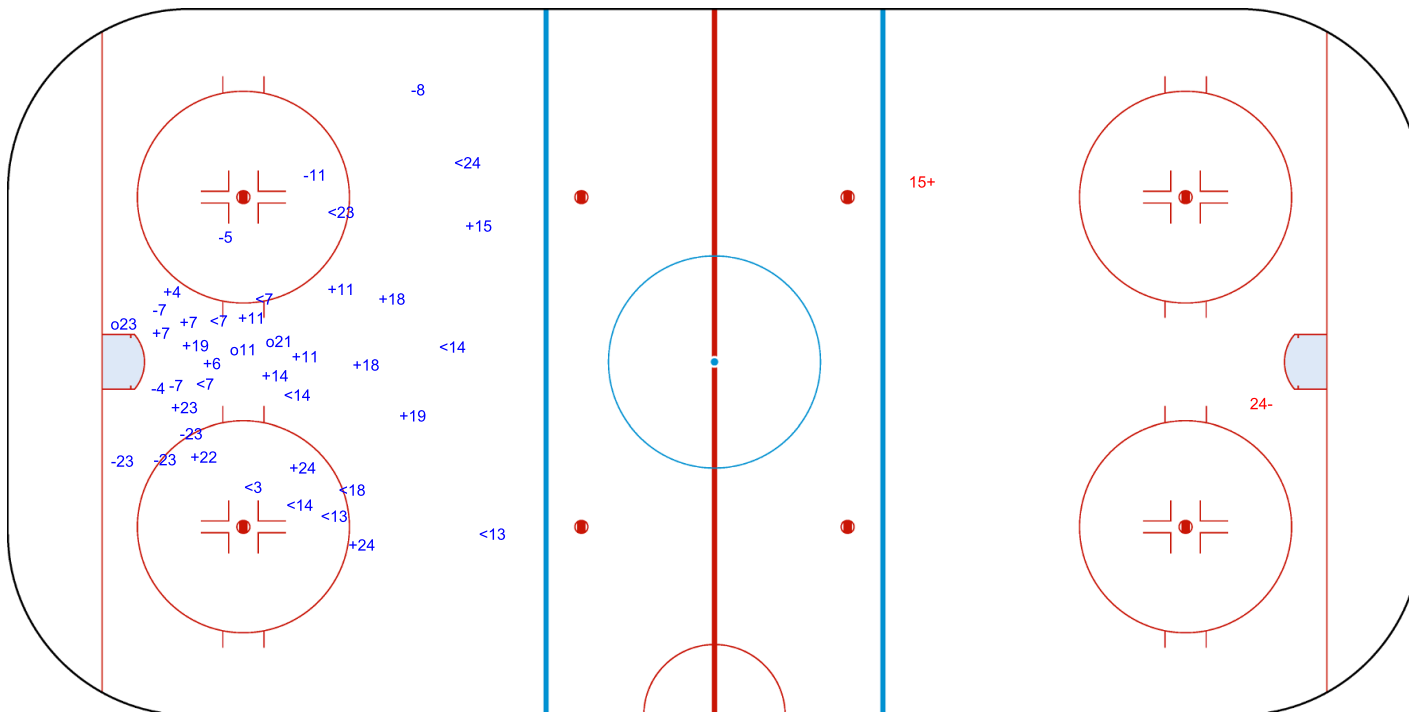

SHOT CHART
ISL - CRO

Shots by ISL
Goals (o): 3
SSP (<): 12
SSG (+): 17
SPG (-): 9

GK 20 of CRO

CRO → 1st Period ← ISL

Shots by CRO
Goals (o): 0
SSP (>): 0
SSG (+): 1
SPG (-): 1

GK 25 of ISL

2022

ICE HOCKEY
WOMEN'S WORLD
CHAMPIONSHIP
CROATIA
Zagreb
Division II - Group B

VELESAJAM ICE RINK

SAT 21 MAY 2022

START TIME 19:45

ICE HOCKEY

IIHF ICE HOCKEY WOMEN'S WORLD CHAMPIONSHIP

ROUND ROBIN, GAME 8

INTERNATIONAL
ICE HOCKEY
FEDERATION

Shots by CRO