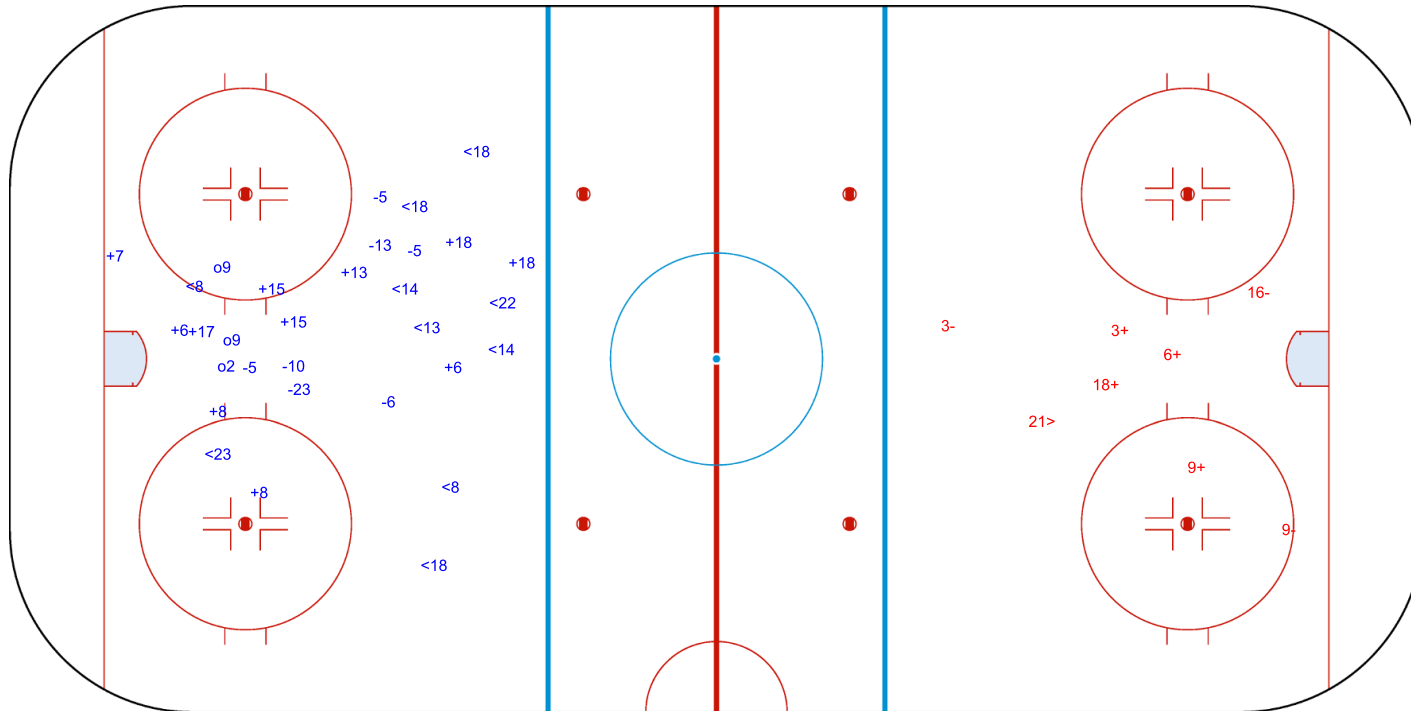

SHOT CHART
TUR - RSA

Shots by TUR
Goals (o): 3
SSG (+): 11
SSP (-): 10
SPG (-): 7

GK 1 of RSA

RSA → 1st Period ← TUR

Shots by RSA
Goals (o): 0
SSG (>): 1
SSG (+): 4
SPG (-): 3

GK 1 of TUR

Shots by RSA

Goals (o): 0 SSG (+): 2
SSP (<): 3 SPG (-): 0

GK 1 of TUR

TUR → 2nd Period ← RSA

Shots by TUR

Goals (o): 1 SSG (+): 15
SSP (>): 4 SPG (-): 10

GK 1 of RSA

Shots by TUR

Goals (o): 6 SSG (+): 11
SSP (<): 3 SPG (-): 2

GK 1 of RSA