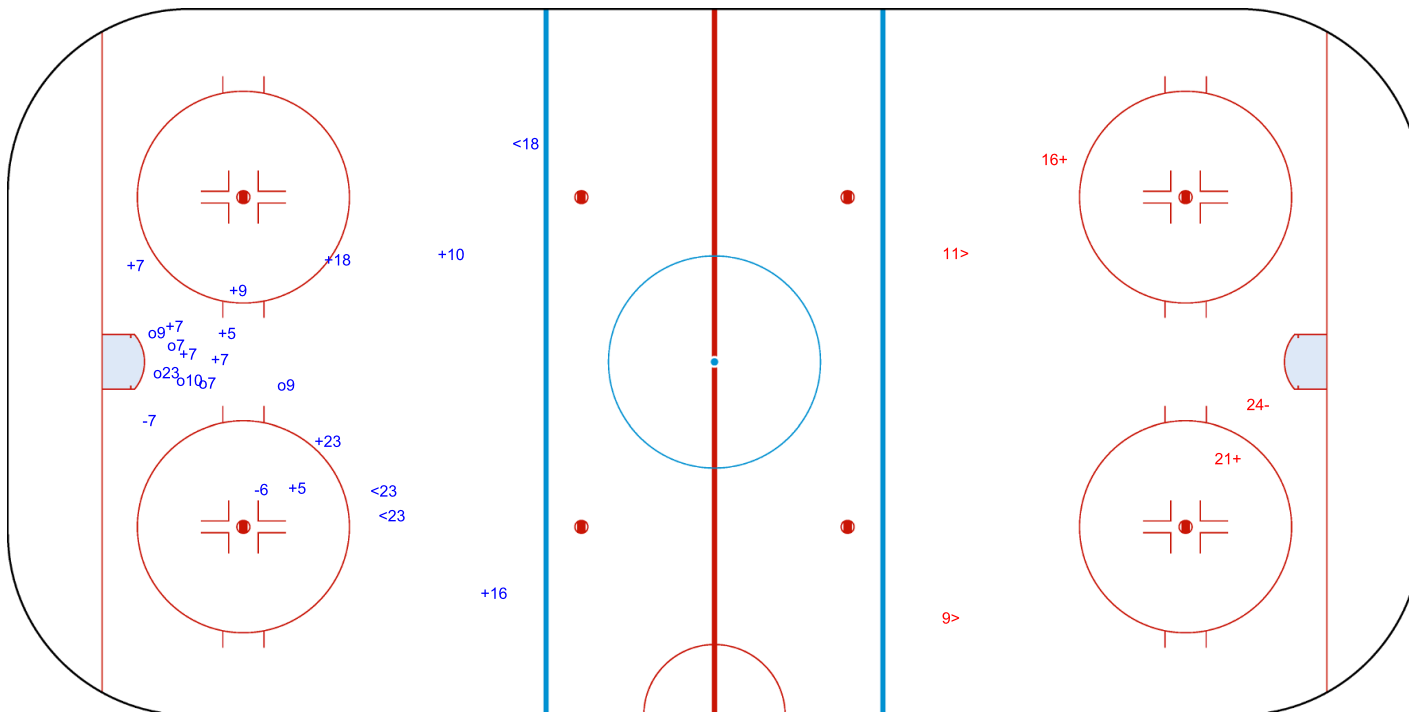

Shots by TUR

Goals (o): 6   SSG (+): 11
SSP (<): 3   SPG (-): 2

GK 1 of RSA

RSA

3rd Period

TUR

Shots by RSA

Goals (o): 0   SSG (+): 2
SSP (>): 2   SPG (-): 1

GK 1 of TUR

GK 25 of TUR

Legend:	
GK	Goalkeeper
SPG	Shots past goal
SSG	Shots saved by goalkeeper
SSP	Shots saved by player