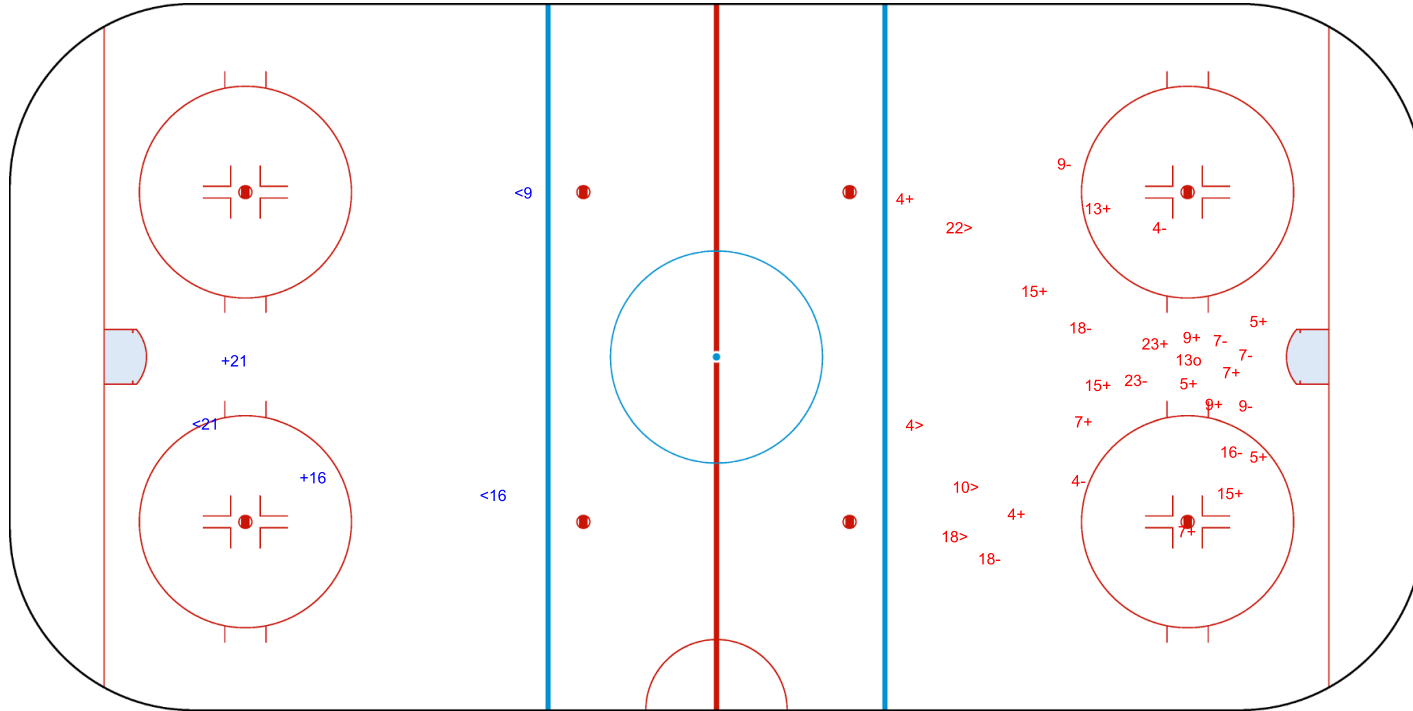

GK 1 of TUR

TUR → 2nd Period ← RSA

Shots by TUR

Goals (o): 1 SSG (+): 15
SSP (>): 4 SPG (-): 10

GK 1 of RSA

Shots by TUR

Goals (o): 6 SSG (+): 11
SSP (<): 3 SPG (-): 2

GK 1 of RSA