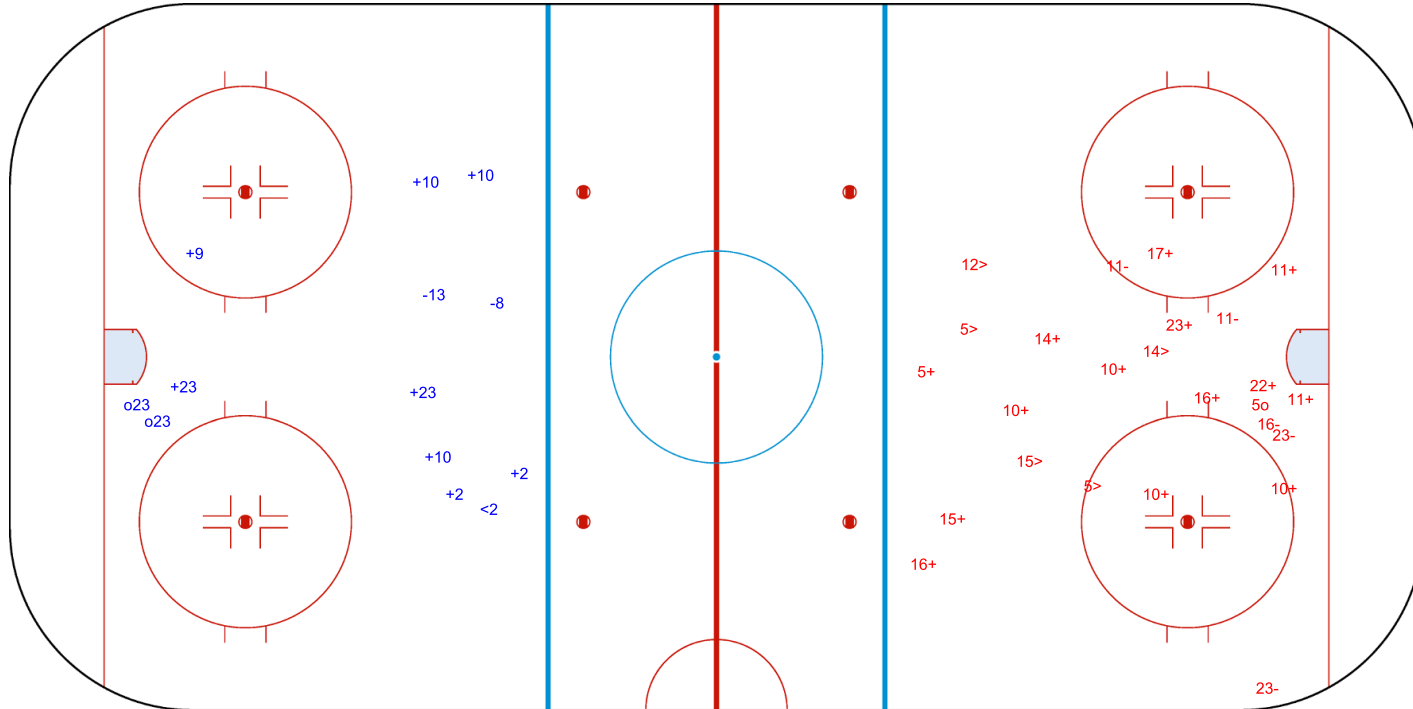

### ROUND ROBIN, GAME 4

INTERNATIONAL  
ICE HOCKEY  
FEDERATION

Shots by TUR

Goals (o): 2

SSG (+): 8

SSP (<): 1

SPG (-): 2

GK 25 of ISL

### 2nd Period

Shots by ISL

Goals (o): 1

SSG (+): 14

SSP (>): 5

SPG (-): 5

GK 1 of TUR

2022