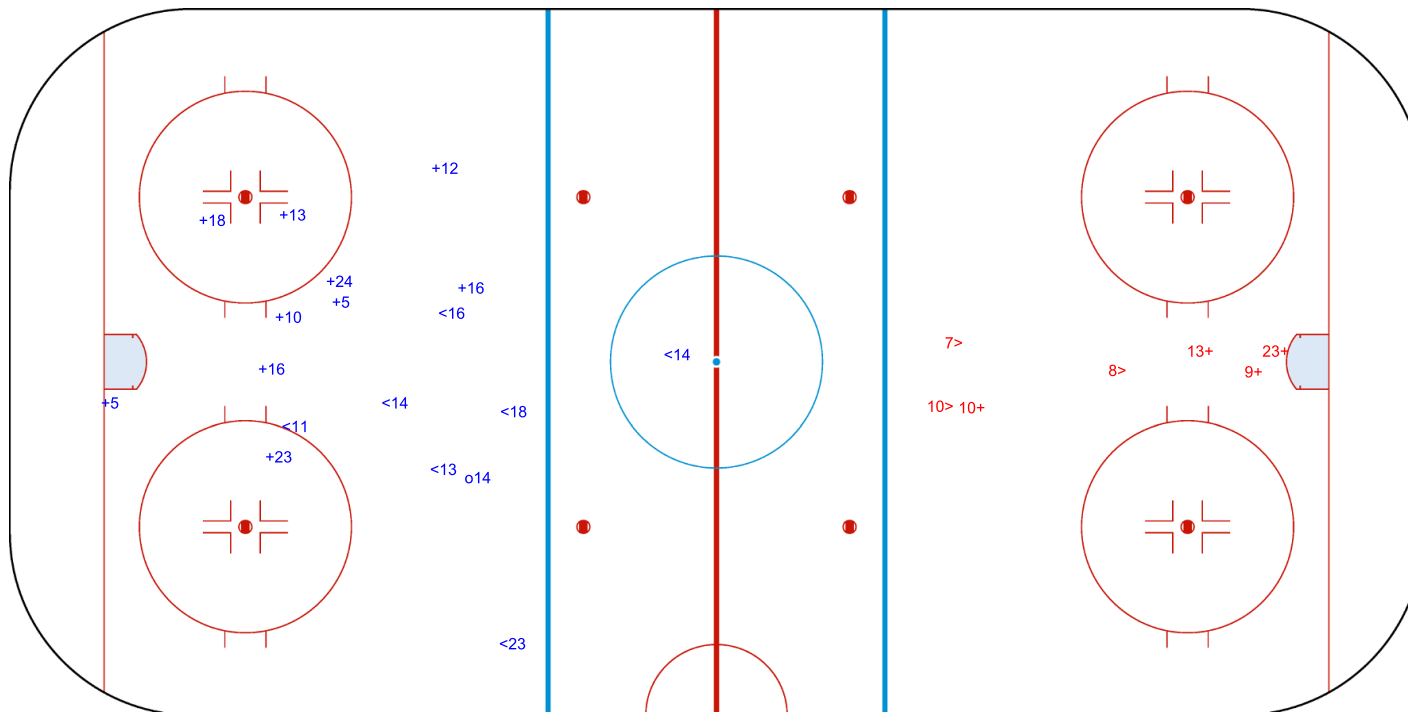

SHOT CHART  
ISL - TUR

Shots by ISL  
Goals (o): 1  
SSP (<): 7  
SSG (+): 10  
SPG (-): 0

GK 1 of TUR

TUR → 1st Period ← ISL

Shots by TUR  
Goals (o): 0  
SSP (>): 3  
SSG (+): 4  
SPG (-): 0

GK 25 of ISL

2022

ICE HOCKEY  
WOMEN'S WORLD  
CHAMPIONSHIP  
CROATIA  
Zagreb  
Division II - Group B