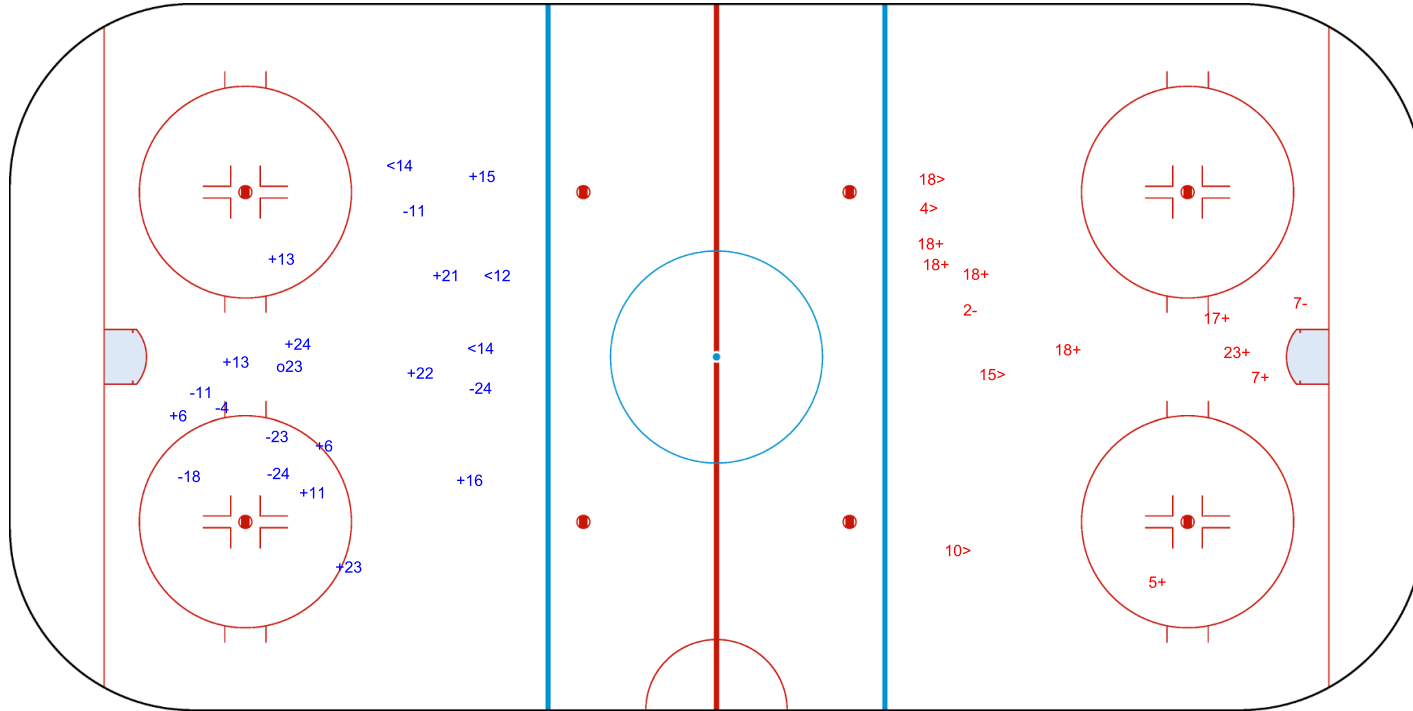

2022

ICE HOCKEY
WOMEN'S WORLD
CHAMPIONSHIP
CROATIA
Zagreb
Division II - Group B

VELESAJAM ICE RINK

THU 19 MAY 2022
START TIME 16:00

ICE HOCKEY

IIHF ICE HOCKEY WOMEN'S WORLD CHAMPIONSHIP

ROUND ROBIN, GAME 4

INTERNATIONAL
ICE HOCKEY
FEDERATION

Shots by ISL

Goals (o): 1   SSG (+): 11
SSP (<): 3   SPG (-): 7

o23

GK 1 of TUR

3rd Period

Shots by TUR

Goals (o): 0   SSG (+): 8
SSP (>): 4   SPG (-): 2

GK 25 of ISL

Legend:

GK   Goalkeeper   **SPG**   Shots past goal   **SSG**   Shots saved by goalkeeper   **SSP**   Shots saved by player