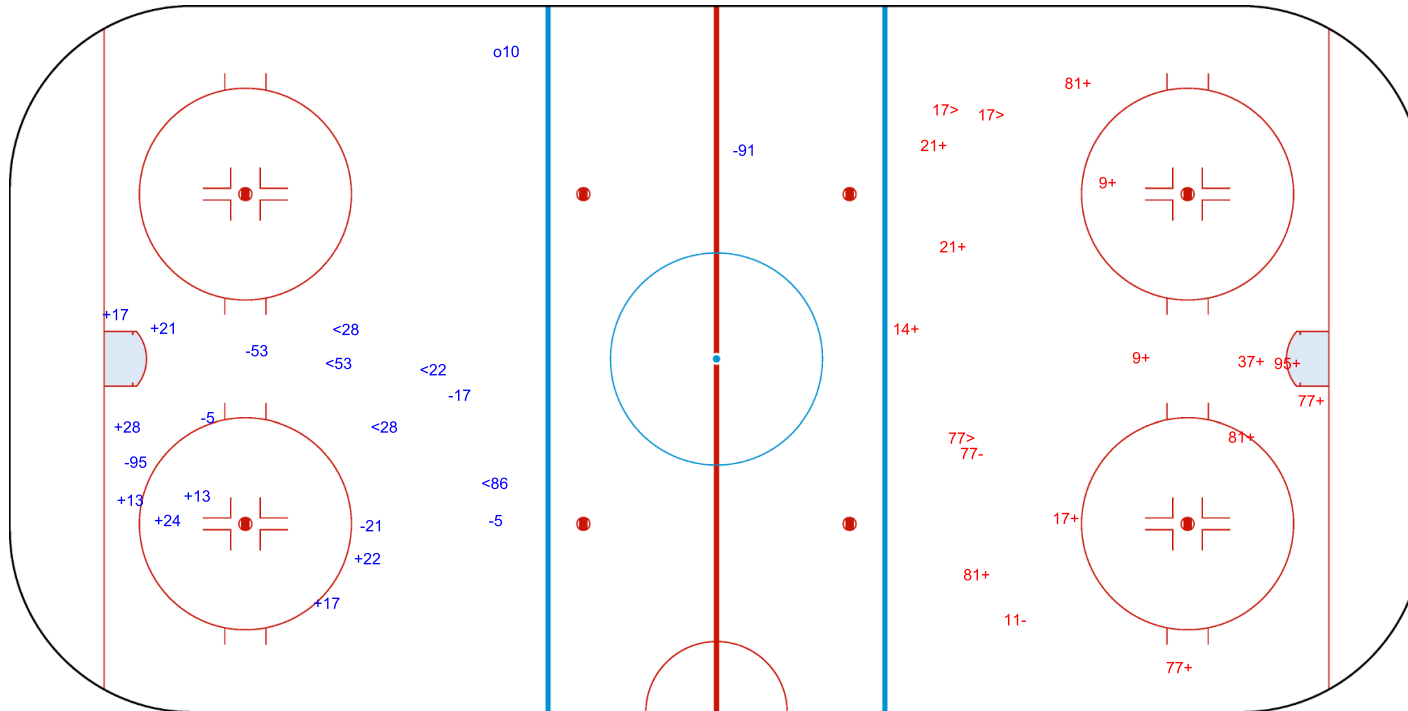

### SHOT CHART

### JAC - LBU

1st Period

Shots by JAC

Goals (o): 1

SSG (+): 8

SSP (<): 5

SPG (-): 7

GK 31 of LBU

Shots by LBU

Goals (o): 0

SSG (+): 13

SSP (>): 3

SPG (-): 2

Shots by LBU  
 Goals (o): 2    SSG (+): 10  
 SSP (<): 3    SPG (-): 2

JAC → 2nd Period ← LBU

Shots by JAC  
 Goals (o): 0    SSG (+): 12  
 SSP (>): 3    SPG (-): 6