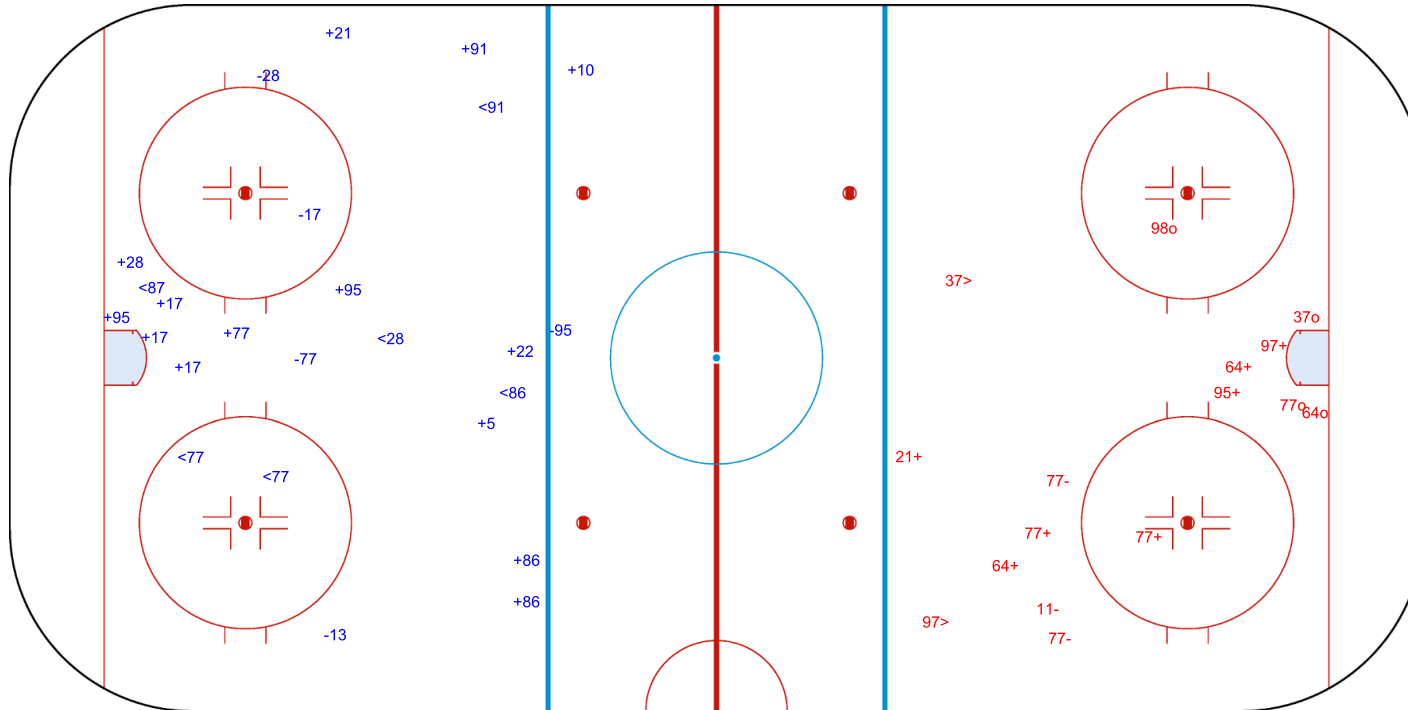

Shots by JAC
Goals (o): 0
SSG (+): 14
SSP (-): 6
SPG (-): 5

LBU → **3rd Period** ← **JAC**

Shots by LBU
Goals (o): 4
SSG (+): 7
SSP (>): 2
SPG (-): 3

GK 31 of LBU

GK 25 of JAC

Legend:					
GK	Goalkeeper	SPG	Shots past goal	SSG	Shots saved by goalkeeper
				SSP	Shots saved by player