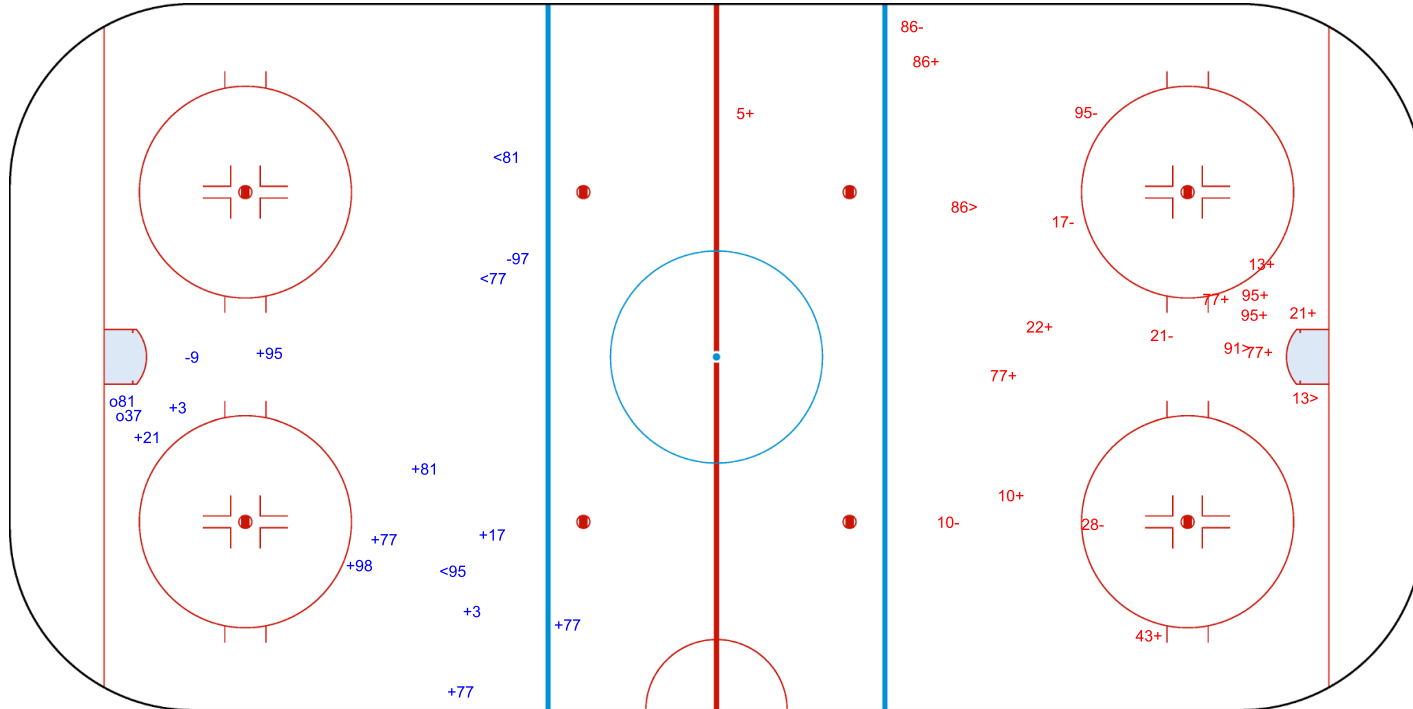

### JAC - LBU

1st Period

Shots by JAC

Goals (o): 1

SSG (+): 8

SSP (<): 5

SPG (-): 7

GK 31 of LBU

Shots by LBU

Goals (o): 0

SSG (+): 13

SSP (>): 3

SPG (-): 2

Shots by LBU  
 Goals (o): 2    SSG (+): 10  
 SSP (<): 3    SPG (-): 2

JAC → 2nd Period ← LBU

Shots by JAC  
 Goals (o): 0    SSG (+): 12  
 SSP (>): 3    SPG (-): 6

o37  
o81

GK 25 of JAC

GK 31 of LBU

Shots by JAC  
 Goals (o): 0  
 SSG (+): 14  
 SSP (-): 6  
 SPG (-): 5

**LBU** → **3rd Period** ← **JAC**

Shots by LBU  
 Goals (o): 4  
 SSG (+): 7  
 SSP (>): 2  
 SPG (-): 3