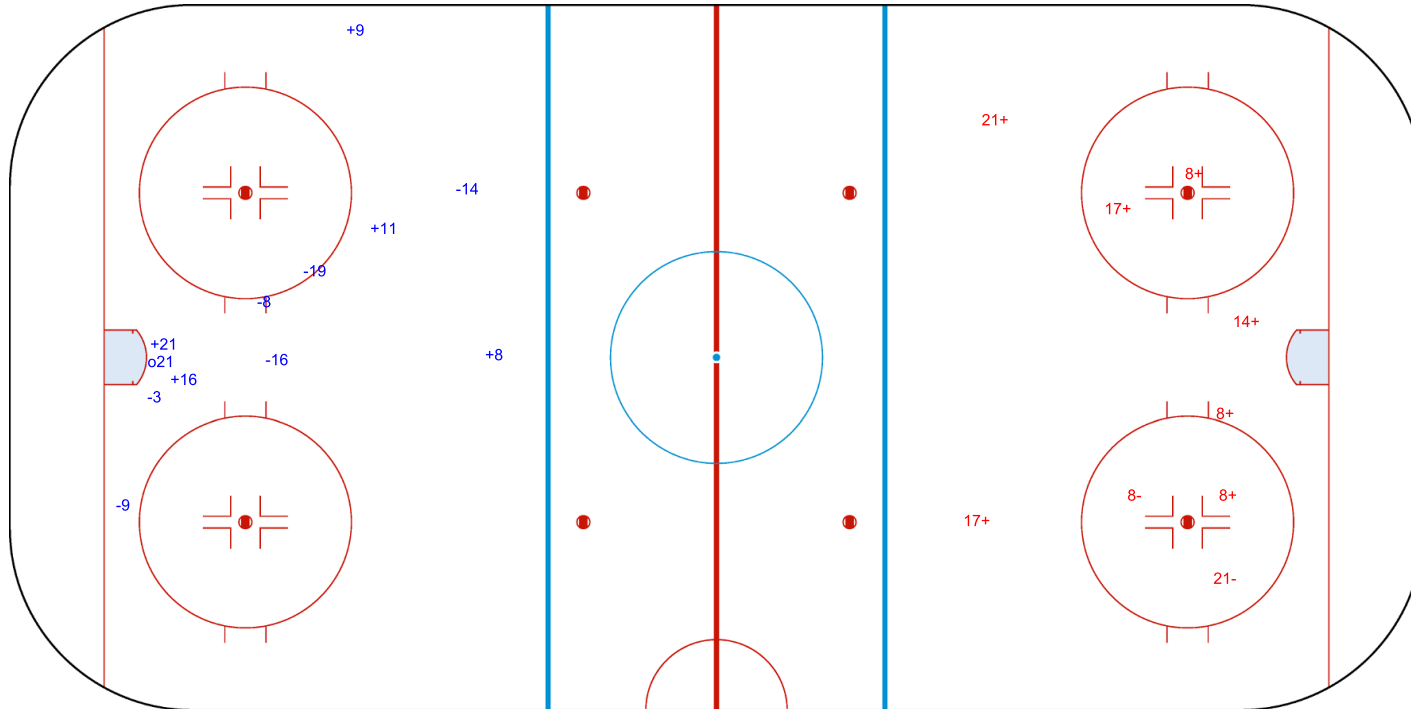

SHOT CHART

TPE - NED

Shots by NED

Goals (o): 1 SSG (+): 5
SSP (<): 0 SPG (-): 6

GK 1 of TPE

Period: 1

Shots by TPE

Goals (o): 0 SSG (+): 7
SSP (>): 0 SPG (-): 2

GK 20 of NED

Shots by TPE

Goals (o): 0 SSG (+): 11
SSP (<): 0 SPG (-): 5

GK 20 of NED

Period: 2

Shots by NED

Goals (o): 0 SSG (+): 7
SSP (>): 0 SPG (-): 6

GK 1 of TPE