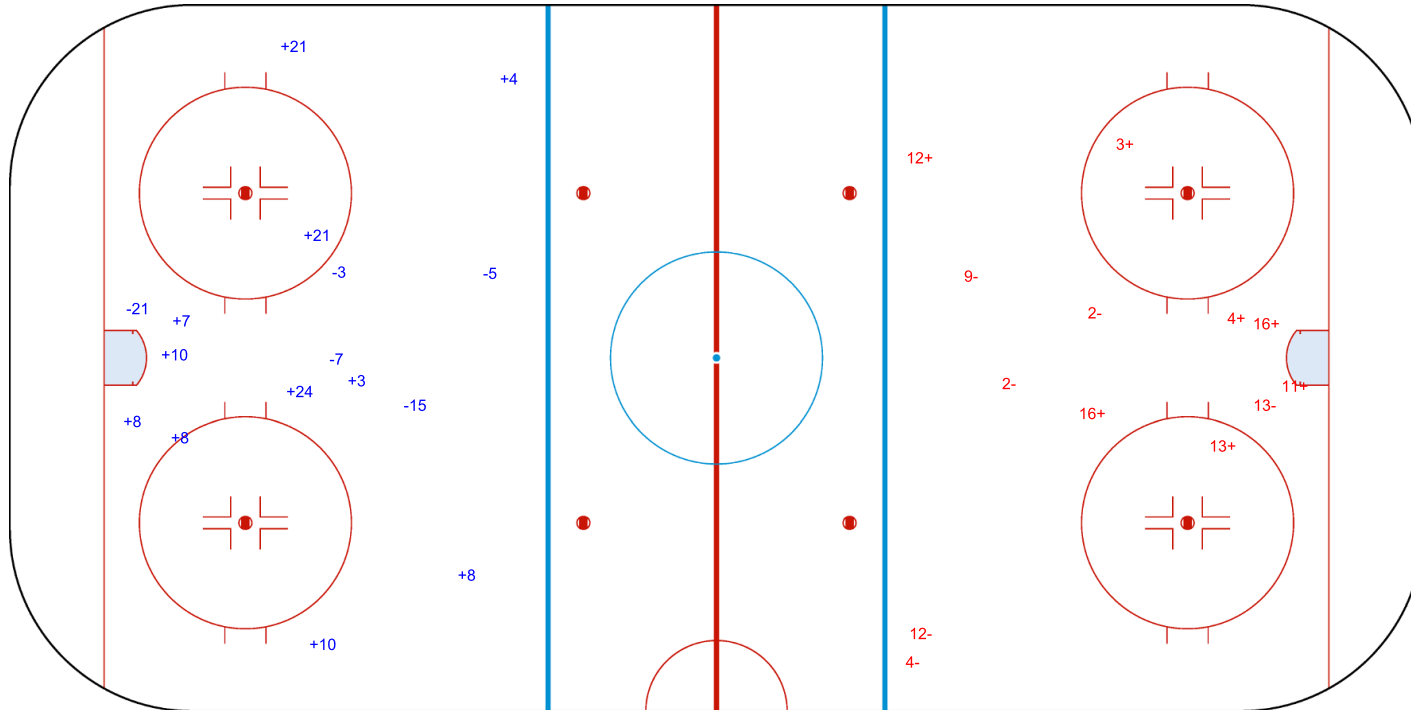

SHOT CHART

TPE - NED

Shots by NED

Goals (o): 1 SSG (+): 5
SSP (<): 0 SPG (-): 6

GK 1 of TPE

Period: 1

Shots by TPE

Goals (o): 0 SSG (+): 7
SSP (>): 0 SPG (-): 2

GK 20 of NED

Shots by TPE

Goals (o): 0 SSG (+): 11
SSP (<): 0 SPG (-): 5

GK 20 of NED

Period: 2

Shots by NED

Goals (o): 0 SSG (+): 7
SSP (>): 0 SPG (-): 6

GK 1 of TPE

Shots by NED

Goals (o): 0 SSG (+): 6
SSP (<): 0 SPG (-): 3

GK 1 of TPE

Period: 3

Shots by TPE

Goals (o): 2 SSG (+): 11
SSP (>): 0 SPG (-): 5

GK 20 of NED

Legend:					
GK	Goalkeeper	SPG	Shots past goal	SSG	Shots saved by goalkeeper
				SSP	Shots saved by player