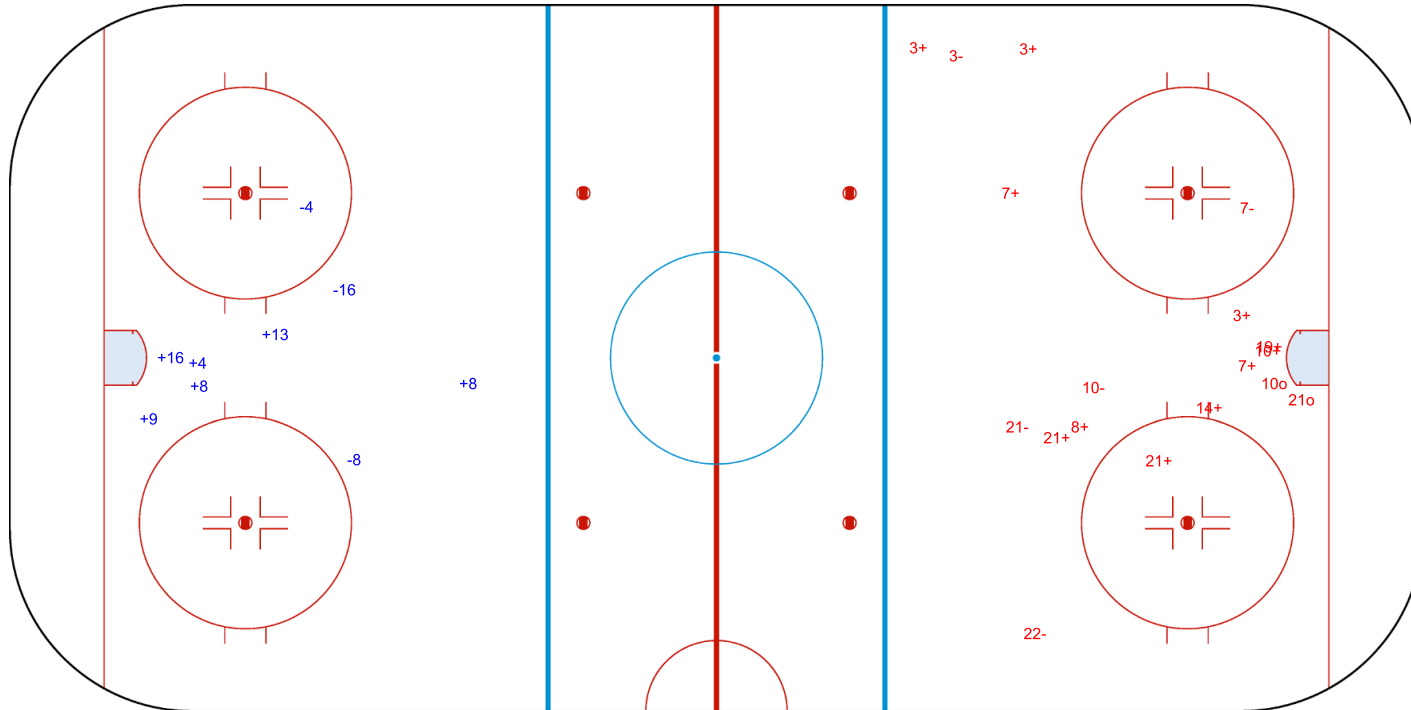

Shots by NED

Goals (o): 0 SSG (+): 6
SSP (<): 0 SPG (-): 3

GK 1 of TPE

Period: 3

Shots by TPE

Goals (o): 2 SSG (+): 11
SSP (>): 0 SPG (-): 5

GK 20 of NED

Legend:					
GK	Goalkeeper	SPG	Shots past goal	SSG	Shots saved by goalkeeper
				SSP	Shots saved by player