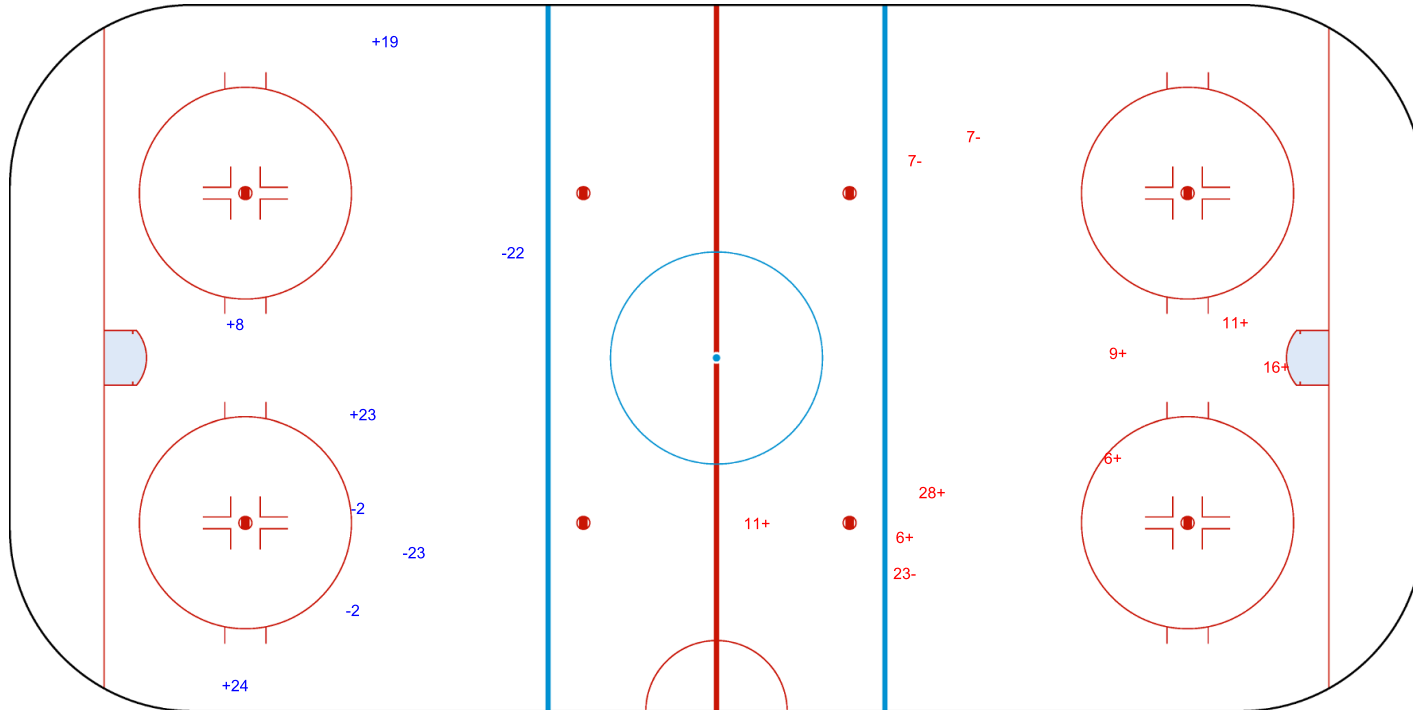

Shots by SUI
Goals (o): 0
SSP (<): 0

SSG (+): 4
SPG (-): 4

GK 1 of SWE

Period: 2

Shots by SWE
Goals (o): 0
SSP (>): 0

SSG (+): 7
SPG (-): 3

GK 1 of SUI

Shots by SWE