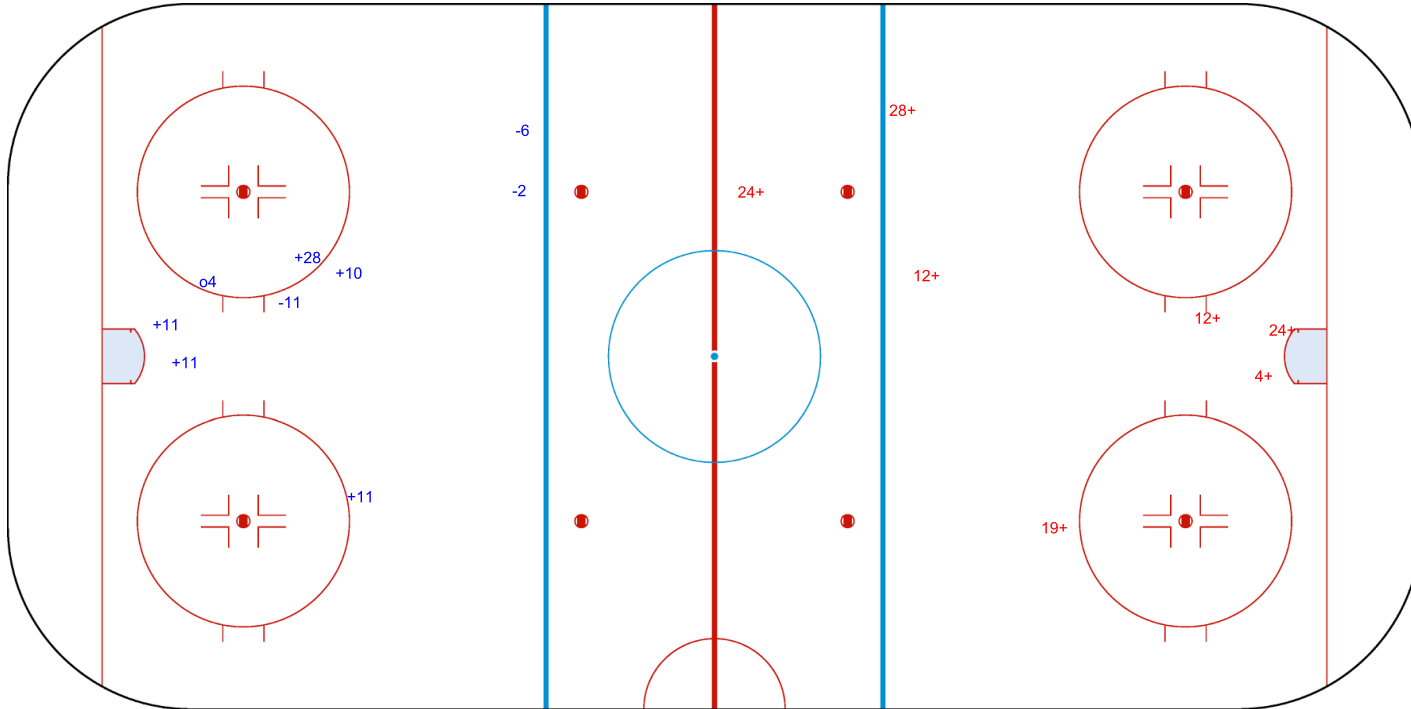

INTERNATIONAL
ICE HOCKEY
FEDERATION

SHOT CHART

SWE - SUI

Period: 1

Shots by SWE

Goals (o): 1

SSG (+): 5

SSP (-): 0

SPG (-): 3

GK 1 of SUI

Shots by SUI

Goals (o): 0

SSG (+): 7

SSP (>): 0

SPG (-): 0

GK 1 of SWE