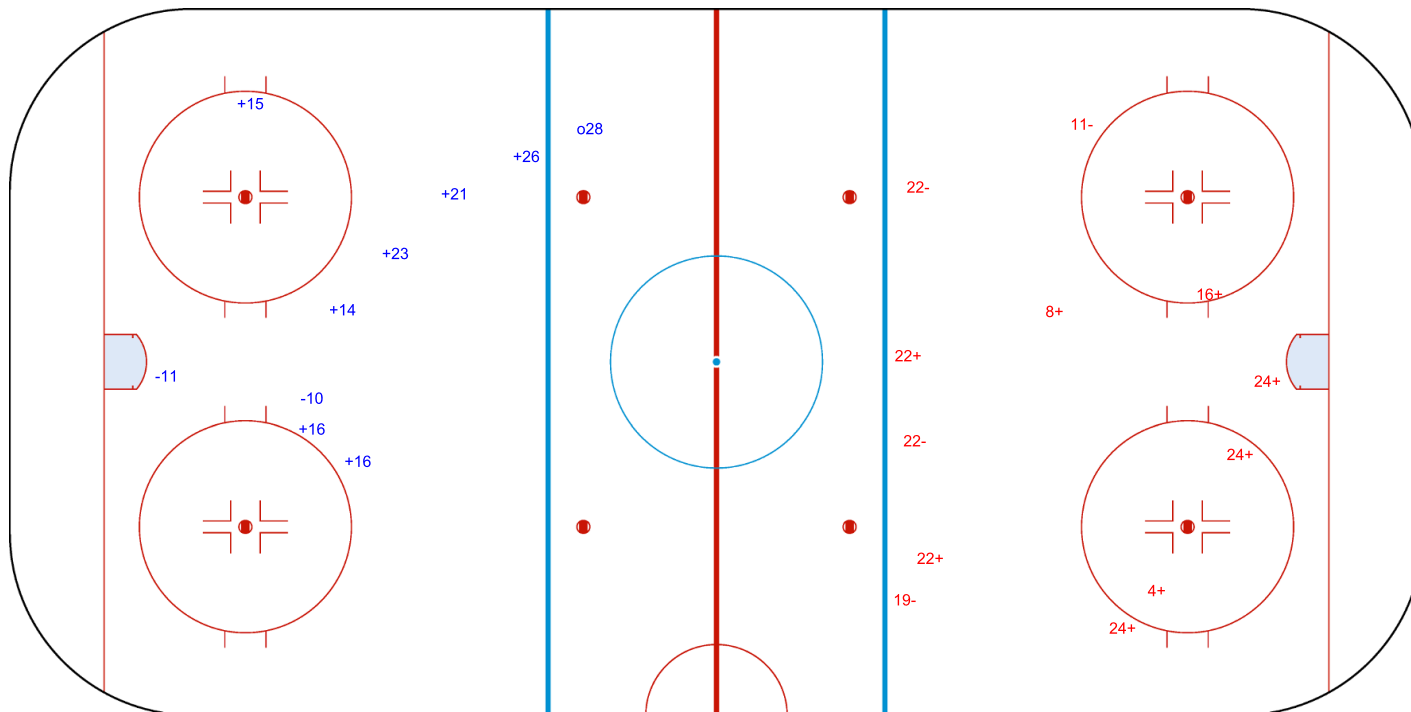

Goals (o): 1 SSG (+): 7
SSP (<): 0 SPG (-): 2

GK 1 of SUI

ENG

Period: 3

Shots by SUI

Goals (o): 0 SSG (+): 8
SSP (>): 0 SPG (-): 4

GK 1 of SWE

Legend:	ENG Empty net goal	GK Goalkeeper	SPG Shots past goal	SSG Shots saved by goalkeeper	SSP Shots saved by player
----------------	---------------------------	----------------------	----------------------------	--------------------------------------	----------------------------------