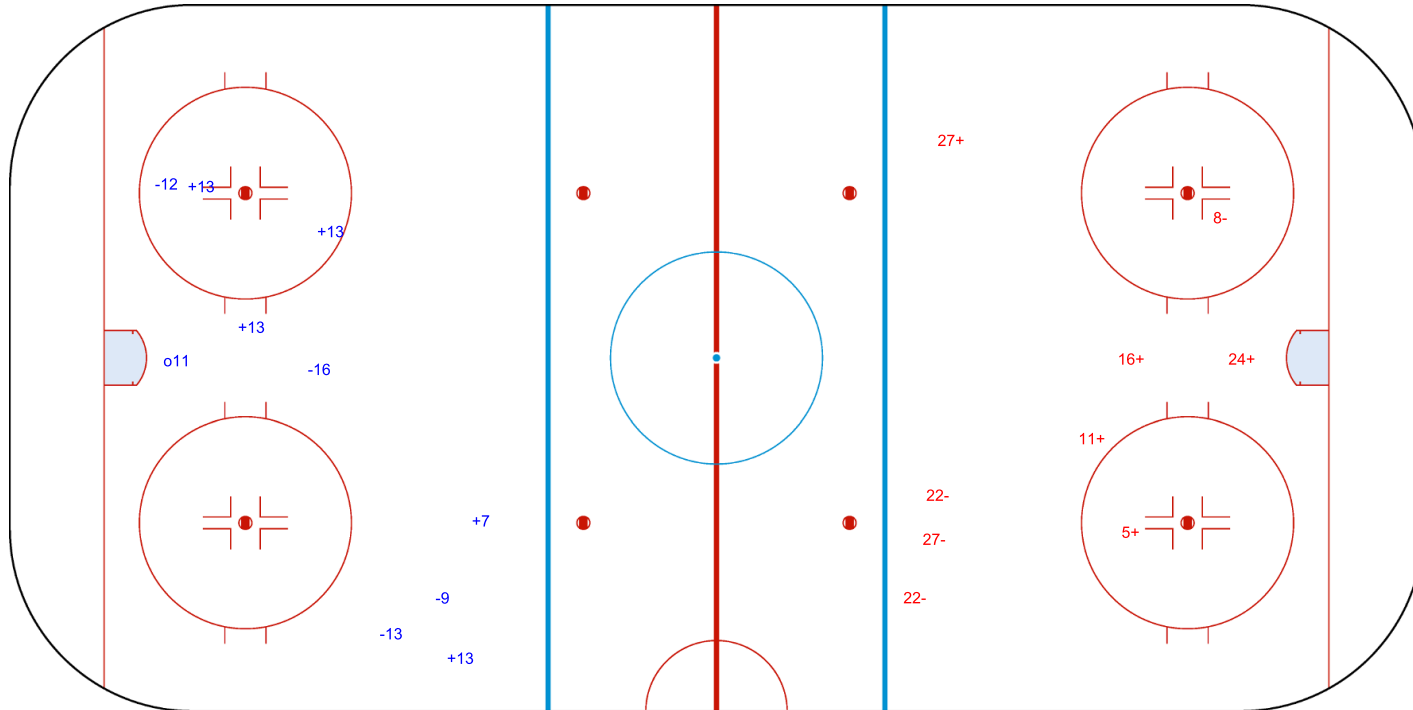

SHOT CHART  
SUI - SVK

Shots by SUI  
Goals (o): 0  
SSP (<): 0  
SSG (+): 5  
SPG (-): 0

GK 25 of SVK

Period: 1

Shots by SVK  
Goals (o): 0  
SSP (>): 0  
SSG (+): 4  
SPG (-): 4

GK 1 of SUI

Shots by SVK

Goals (o): 1    SSG (+): 5  
SSP (<): 0    SPG (-): 4

GK 1 of SUI

Period: 2

Shots by SUI

Goals (o): 0    SSG (+): 5  
SSP (>): 0    SPG (-): 4

GK 25 of SVK

2020

ICE HOCKEY  
U18 WOMEN'S WORLD  
CHAMPIONSHIP  
SLOVAKIA  
Bratislava