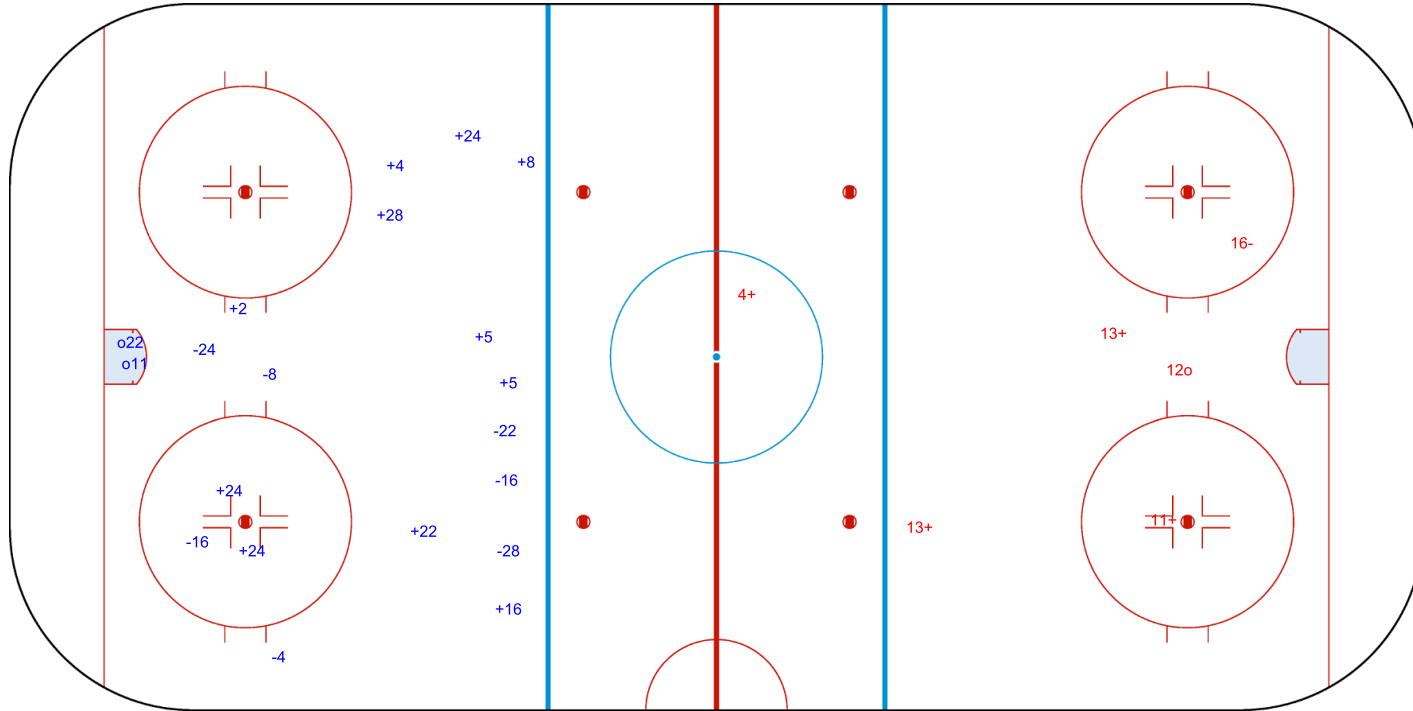

### PRELIMINARY ROUND - GROUP B, GAME 8

INTERNATIONAL  
ICE HOCKEY  
FEDERATION

Shots by SUI  
Goals (o): 2    SSG (+): 11  
SSP (<): 0    SPG (-): 7

Period: 3

Shots by SVK  
Goals (o): 1    SSG (+): 4  
SSP (>): 0    SPG (-): 1

o11 o22

GK 25 of SVK

o12

GK 1 of SUI

ICE HOCKEY  
U18 WOMEN'S WORLD  
CHAMPIONSHIP  
SLOVAKIA  
Bratislava

ICE RINK VLADO DZURILLA - HALL 1

FRI 27 DEC 2019  
START TIME 20:30

ICE HOCKEY  
IIHF ICE HOCKEY U18 WOMEN'S WORLD CHAMPIONSHIP  
PRELIMINARY ROUND - GROUP B, GAME 8