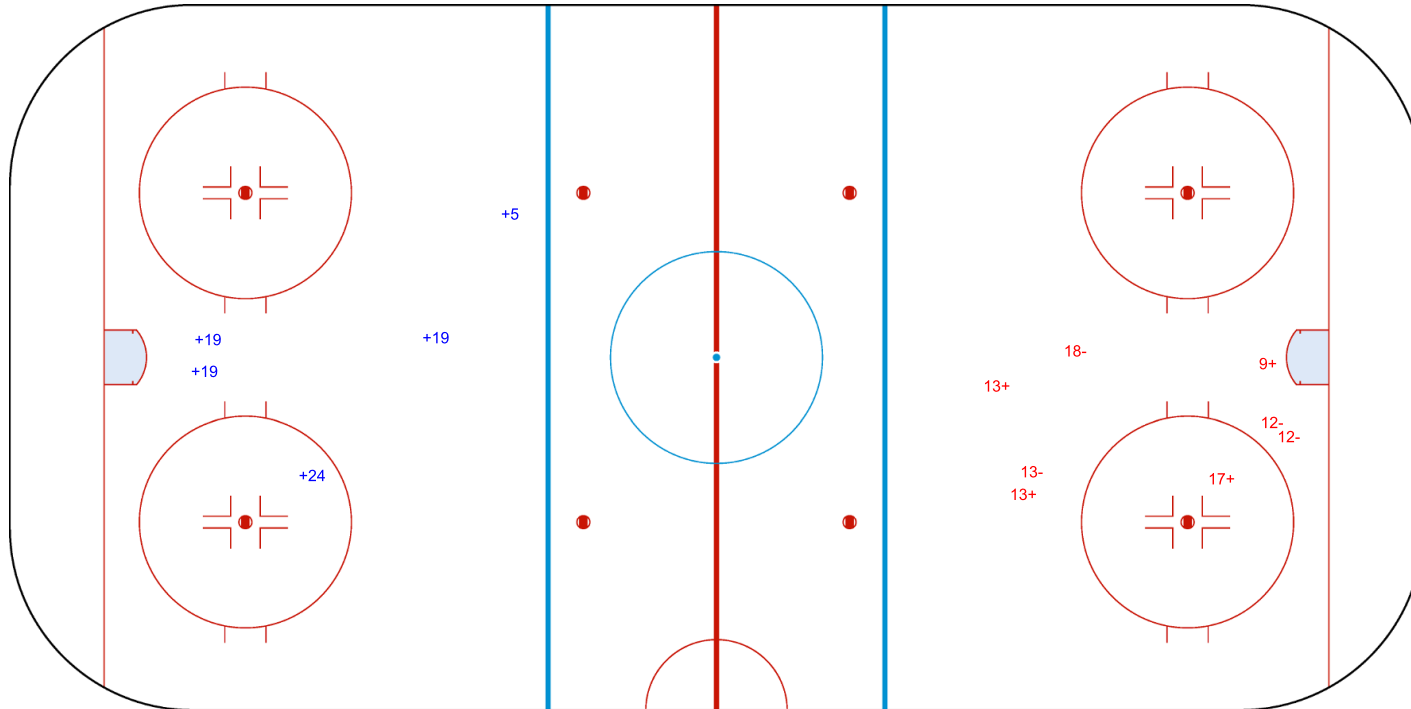

SHOT CHART  
SUI - SVK

Shots by SUI  
Goals (o): 0  
SSP (<): 0  
SSG (+): 5  
SPG (-): 0

GK 25 of SVK

Period: 1

Shots by SVK  
Goals (o): 0  
SSP (>): 0  
SSG (+): 4  
SPG (-): 4

GK 1 of SUI

Shots by SVK

Goals (o): 1    SSG (+): 5  
SSP (<): 0    SPG (-): 4

GK 1 of SUI

Period: 2

Shots by SUI

Goals (o): 0    SSG (+): 5  
SSP (>): 0    SPG (-): 4

GK 25 of SVK

2020

ICE HOCKEY  
U18 WOMEN'S WORLD  
CHAMPIONSHIP  
SLOVAKIA  
Bratislava