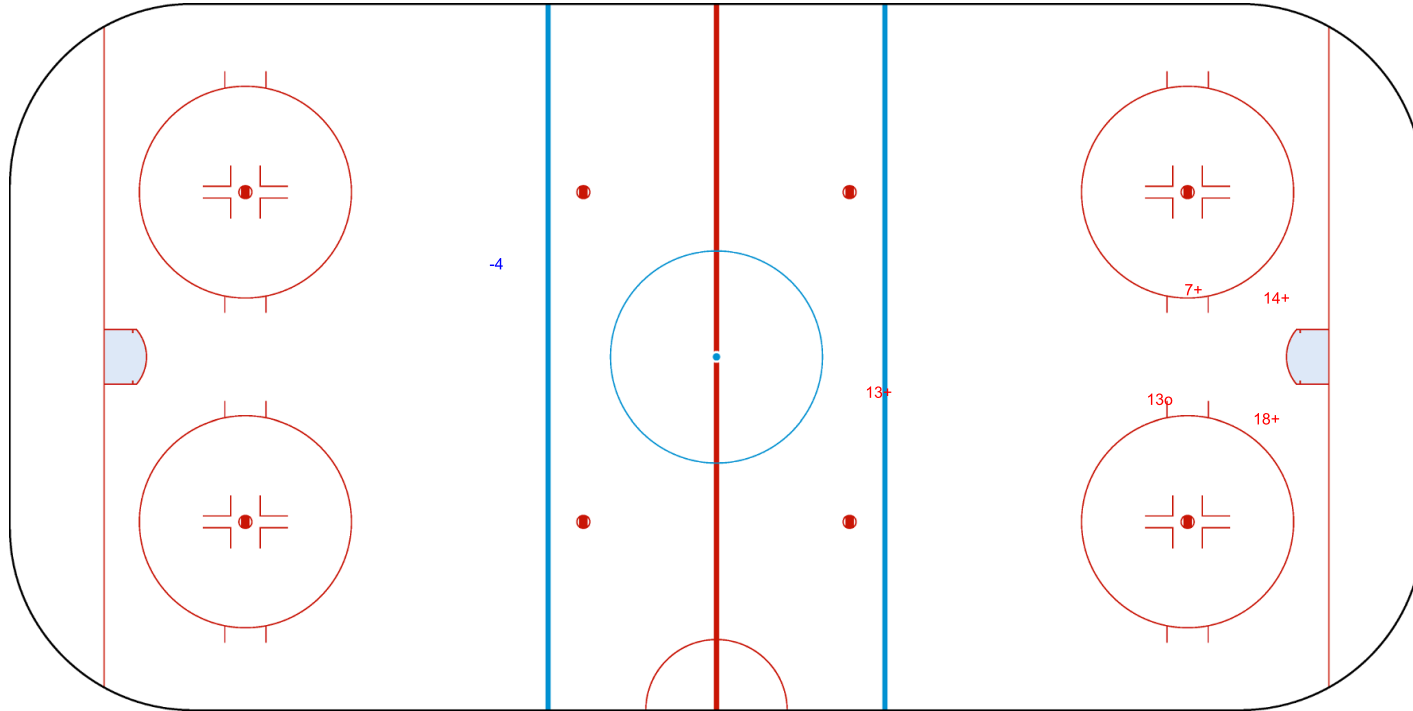

INTERNATIONAL  
ICE HOCKEY  
FEDERATION

Shots by SUI  
Goals (o): 0    SSG (+): 0  
SSP (<): 0    SPG (-): 1

GK 25 of SVK

Overtime

Shots by SVK  
Goals (o): 1    SSG (+): 4  
SSP (>): 0    SPG (-): 0

GK 1 of SUI