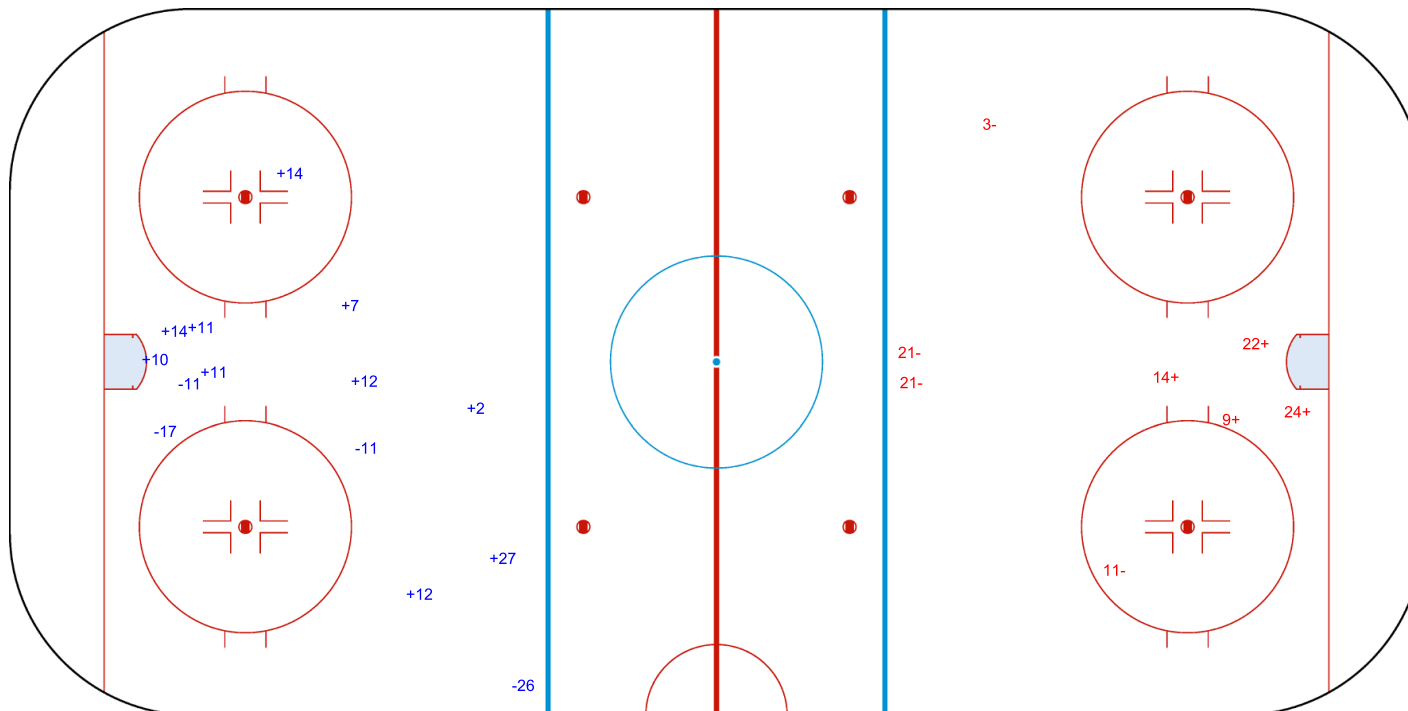

SHOT CHART  
FIN - CAN

Shots by FIN  
Goals (o): 1  
SSP (<): 0  
SSG (+): 4  
SPG (-): 2

GK 30 of CAN

Period: 1

Shots by CAN  
Goals (o): 1  
SSP (>): 0  
SSG (+): 11  
SPG (-): 3

GK 30 of FIN

Shots by CAN  
Goals (o): 0  
SSP (<): 0  
SSG (+): 10  
SPG (-): 4

GK 30 of FIN

Period: 2

Shots by FIN  
Goals (o): 0  
SSP (>): 0  
SSG (+): 4  
SPG (-): 4

GK 30 of CAN

Shots by FIN  
Goals (o): 0  
SSP (<): 0  
SSG (+): 4  
SPG (-): 1

GK 30 of CAN

Period: 3

Shots by CAN  
Goals (o): 3  
SSP (>): 0  
SSG (+): 6  
SPG (-): 6