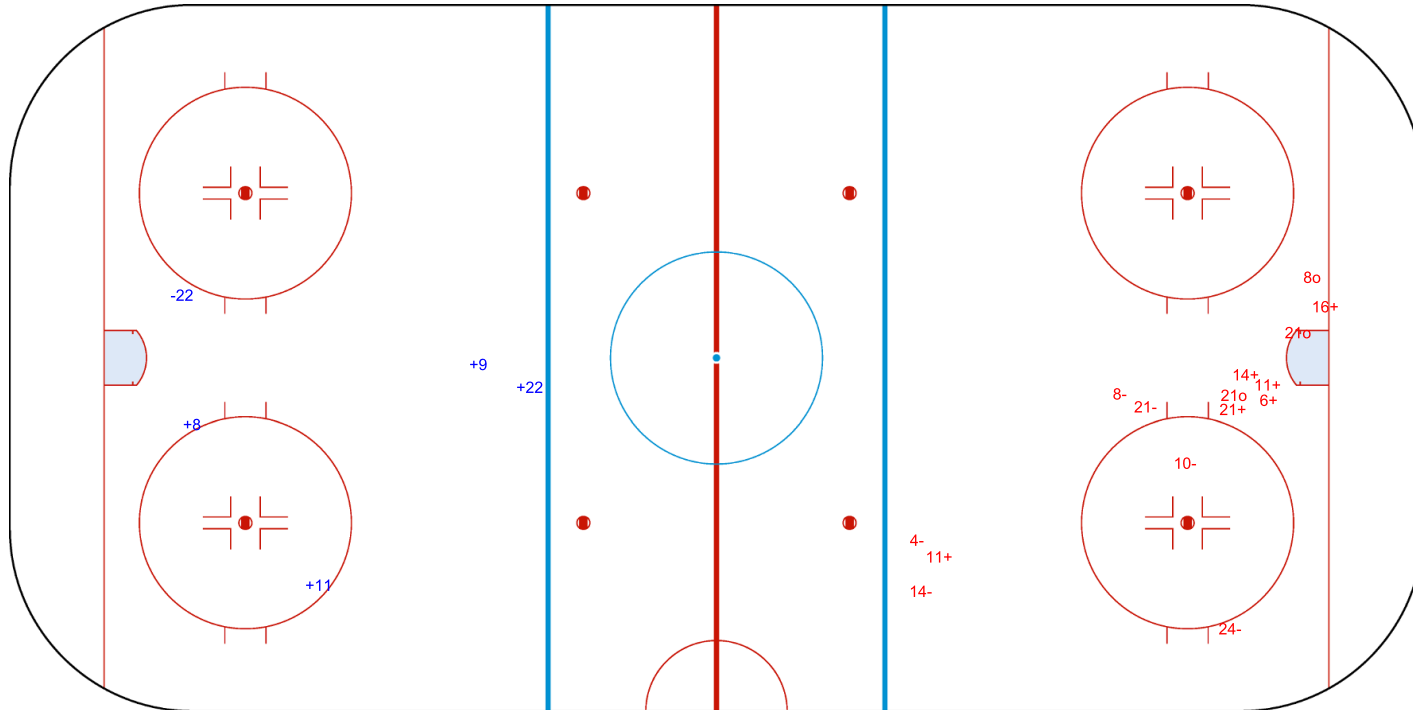

Shots by FIN
Goals (o): 0
SSP (<): 0
SSG (+): 4
SPG (-): 1

GK 30 of CAN

Period: 3

Shots by CAN
Goals (o): 3
SSP (>): 0
SSG (+): 6
SPG (-): 6

GK 30 of FIN

ENG

Legend:									
ENG	Empty net goal	GK	Goalkeeper	SPG	Shots past goal	SSG	Shots saved by goalkeeper	SSP	Shots saved by player