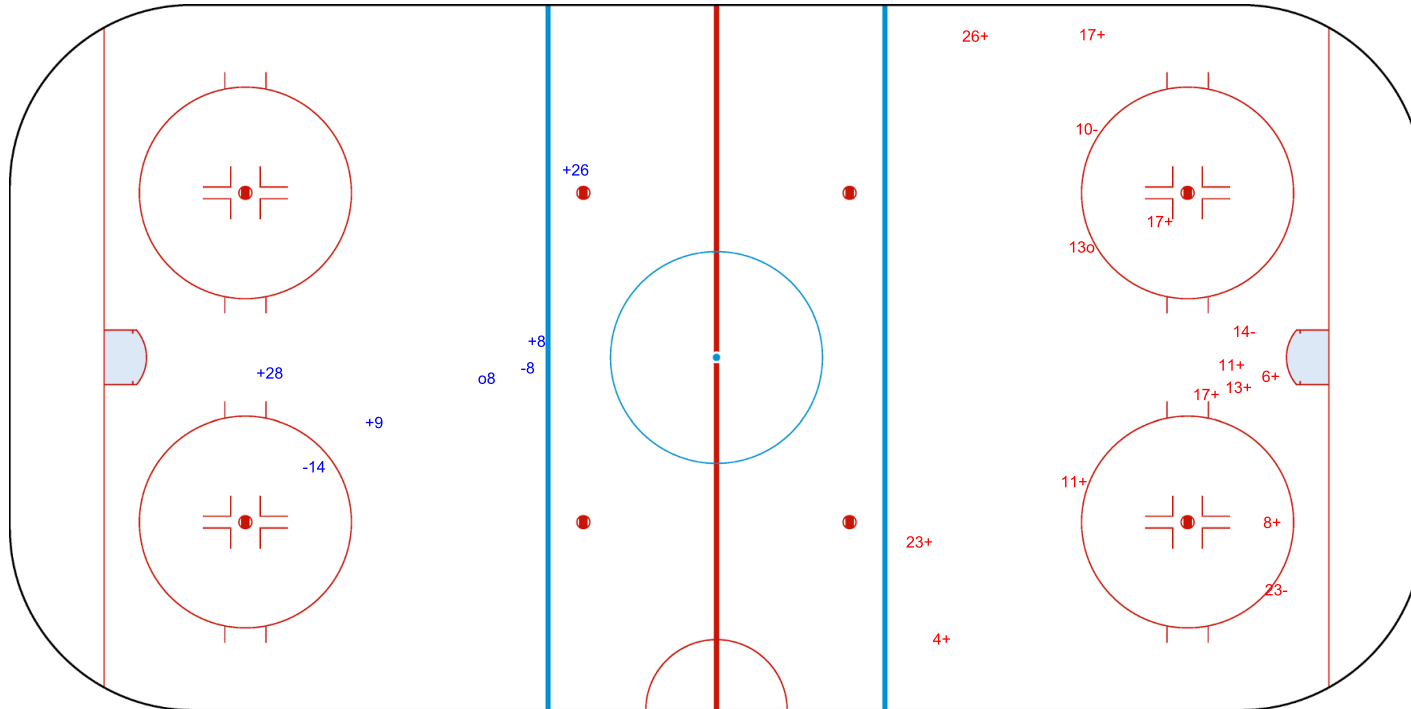

SHOT CHART  
FIN - CAN

Shots by FIN  
Goals (o): 1  
SSP (<): 0  
SSG (+): 4  
SPG (-): 2

GK 30 of CAN

Period: 1

Shots by CAN  
Goals (o): 1  
SSP (>): 0  
SSG (+): 11  
SPG (-): 3

GK 30 of FIN

Shots by CAN  
Goals (o): 0  
SSP (<): 0  
SSG (+): 10  
SPG (-): 4

GK 30 of FIN

Period: 2

Shots by FIN  
Goals (o): 0  
SSP (>): 0  
SSG (+): 4  
SPG (-): 4

GK 30 of CAN

Shots by FIN  
Goals (o): 0  
SSP (<): 0  
SSG (+): 4  
SPG (-): 1

GK 30 of CAN

Period: 3

Shots by CAN  
Goals (o): 3  
SSP (>): 0  
SSG (+): 6  
SPG (-): 6