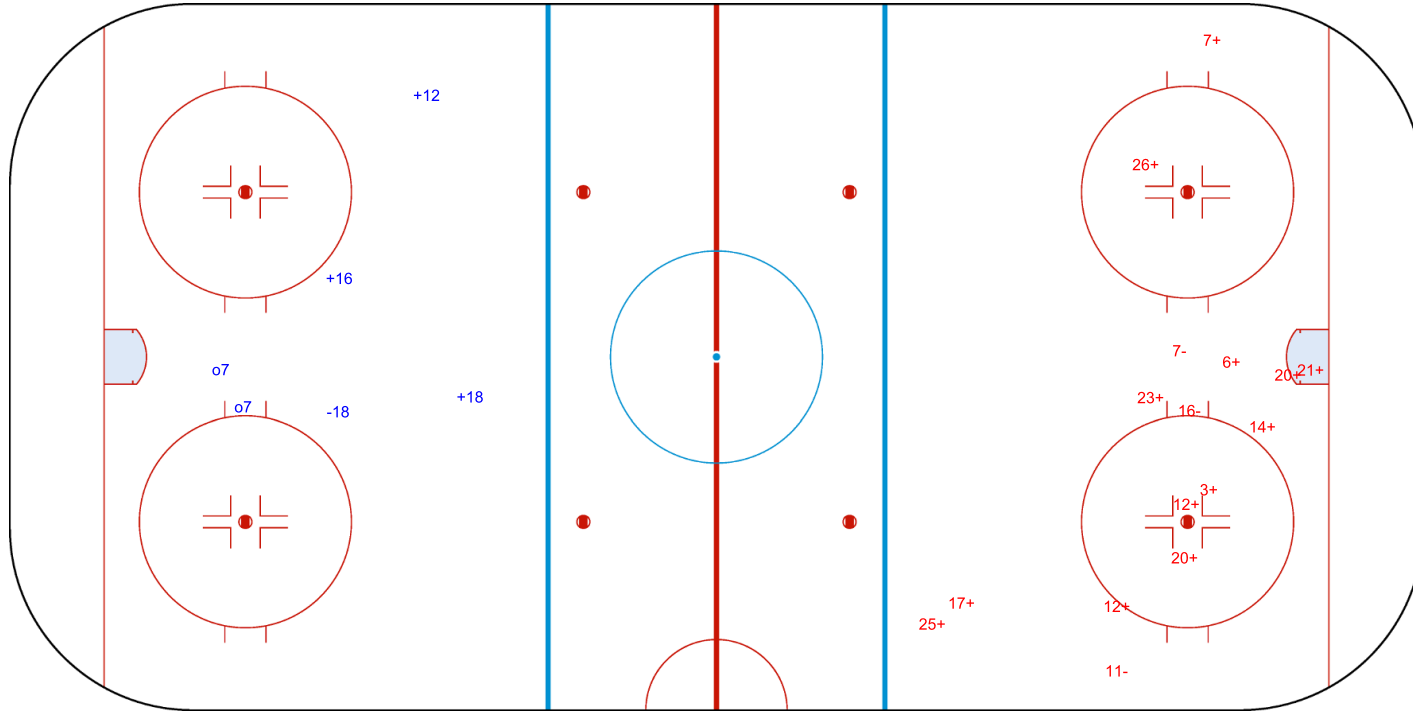

o7

GK 1 of CAN

Period: 3

Shots by CAN

Goals (o): 0

SSG (+): 13

SSP (>): 0

SPG (-): 3