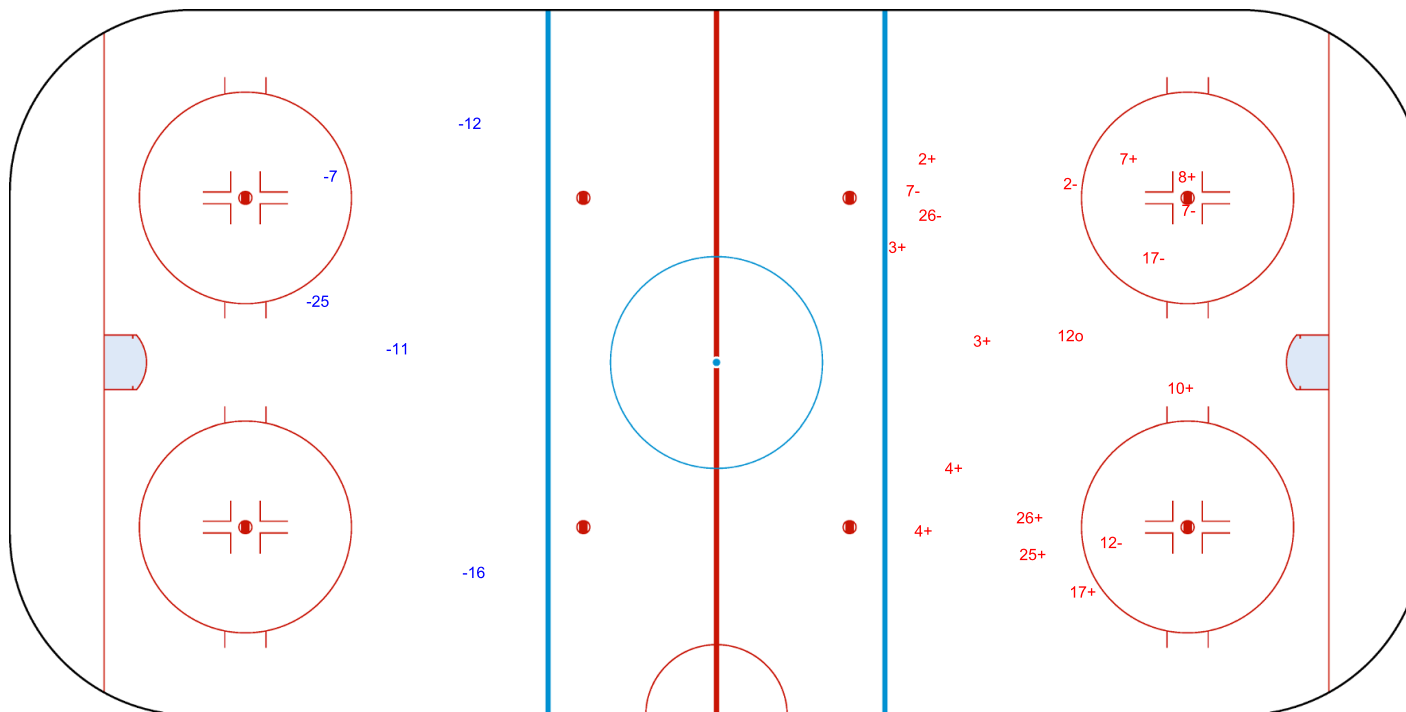

SHOT CHART  
CAN - RUS

Shots by RUS  
Goals (o): 0    SSG (+): 0  
SSP (<): 0    SPG (-): 5

GK 1 of CAN

Period: 1

Shots by CAN  
Goals (o): 1    SSG (+): 11  
SSP (>): 0    SPG (-): 6

GK 30 of RUS

Shots by CAN