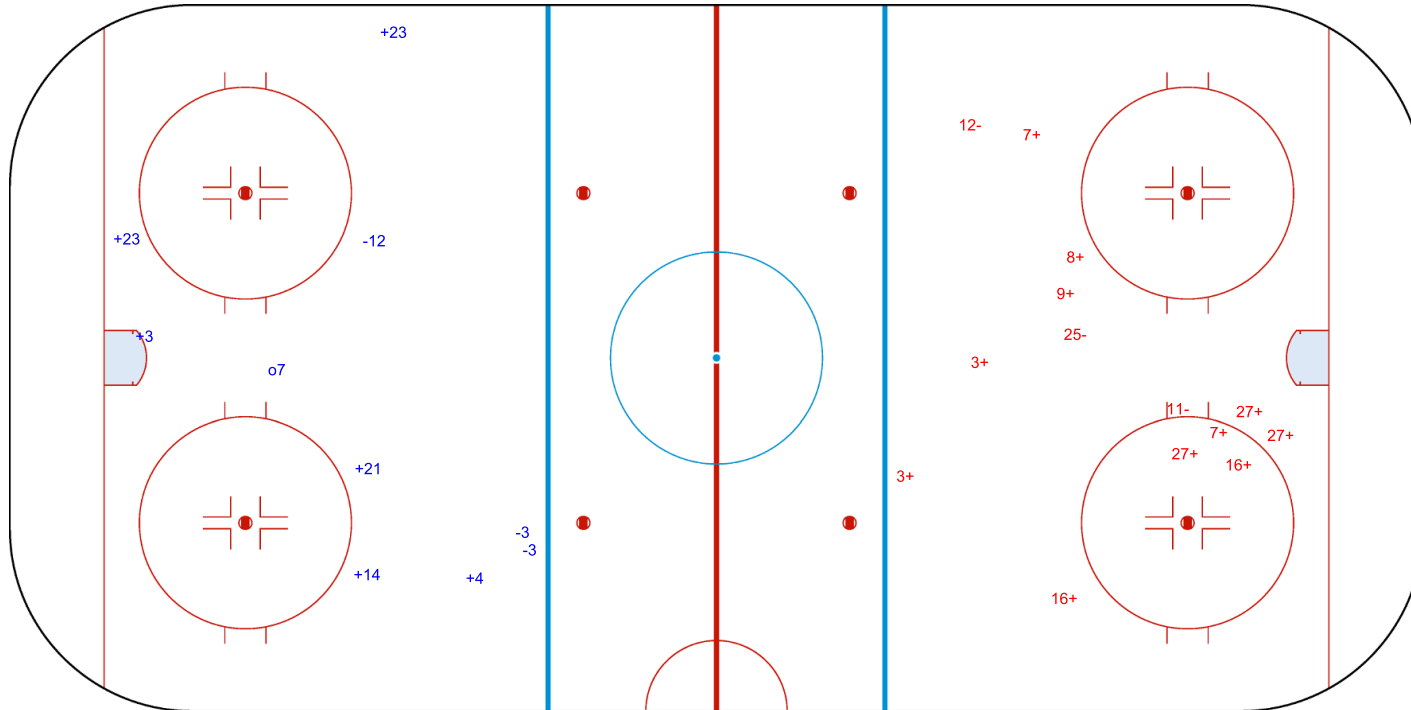

o7

GK 30 of RUS

GK 1 of CAN

2020

ICE HOCKEY  
U18 WOMEN'S WORLD  
CHAMPIONSHIP  
SLOVAKIA  
Bratislava