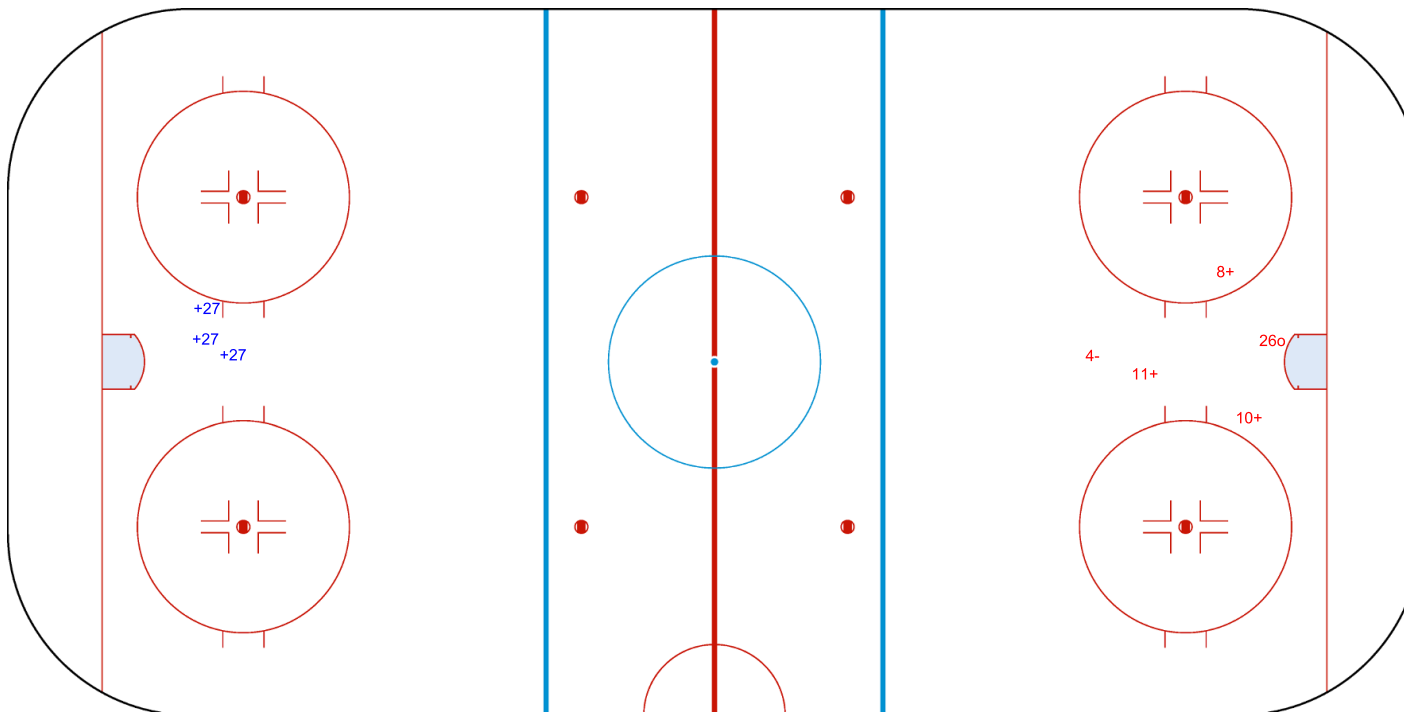

Shots by RUS

Goals (o): 0   SSG (+): 3

SSP (<): 0   SPG (-): 0

GK 1 of CAN

Overtime

Shots by CAN

Goals (o): 1   SSG (+): 3

SSP (>): 0   SPG (-): 1

GK 30 of RUS

Legend:					
GK	Goalkeeper	SPG	Shots past goal	SSG	Shots saved by goalkeeper
				SSP	Shots saved by player