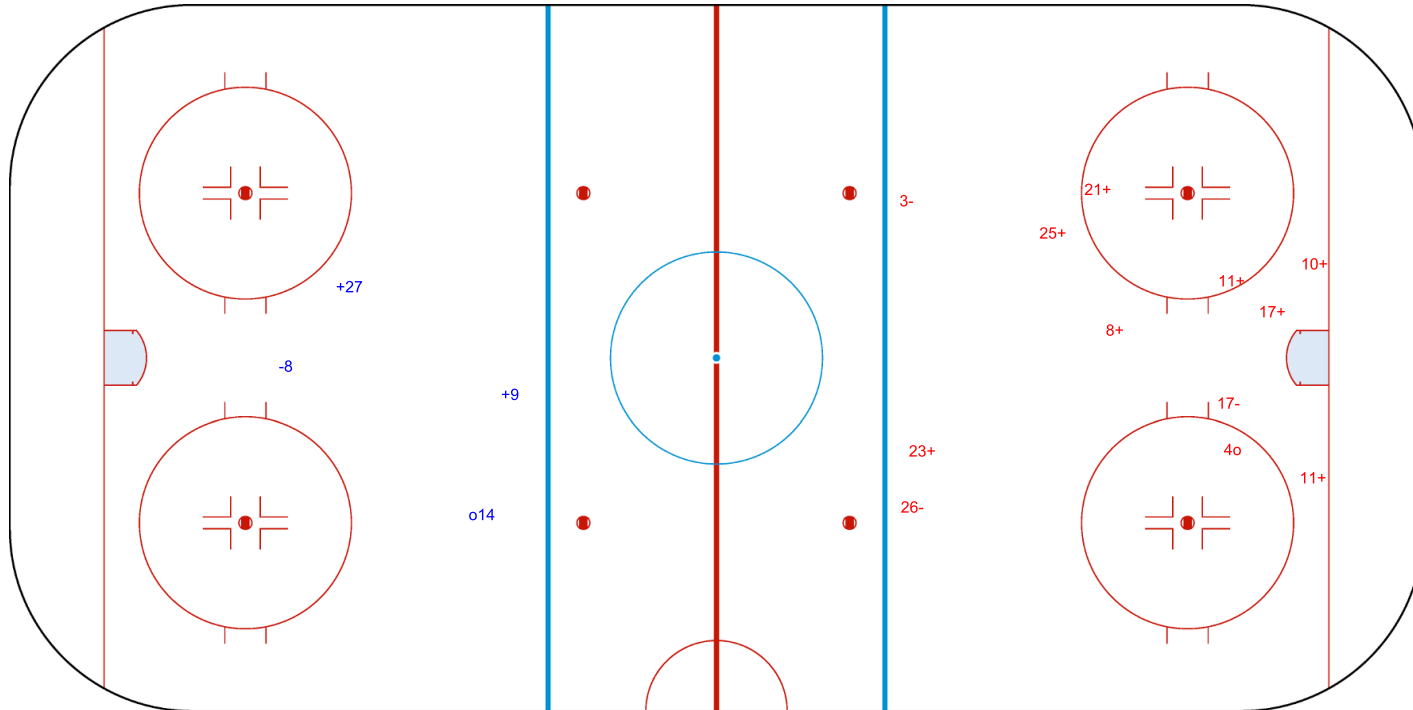

ICE HOCKEY
U18 WOMEN'S WORLD
CHAMPIONSHIP
SLOVAKIA
Bratislava

ICE RINK VLADO DZURILLA - HALL 1

WED 1 JAN 2020
START TIME 12:30

ICE HOCKEY IIHF ICE HOCKEY U18 WOMEN'S WORLD CHAMPIONSHIP SEMIFINALS, GAME 16

INTERNATIONAL
ICE HOCKEY
FEDERATION

Shots by FIN
Goals (o): 1   SSG (+): 2
SSP (<): 0   SPG (-): 1

GK 1 of CAN

GK 30 of CAN

Period: 3

Shots by CAN
Goals (o): 1   SSG (+): 8
SSP (>): 0   SPG (-): 3

GK 31 of FIN

Legend:
GK   Goalkeeper   **SPG**   Shots past goal   **SSG**   Shots saved by goalkeeper   **SSP**   Shots saved by player