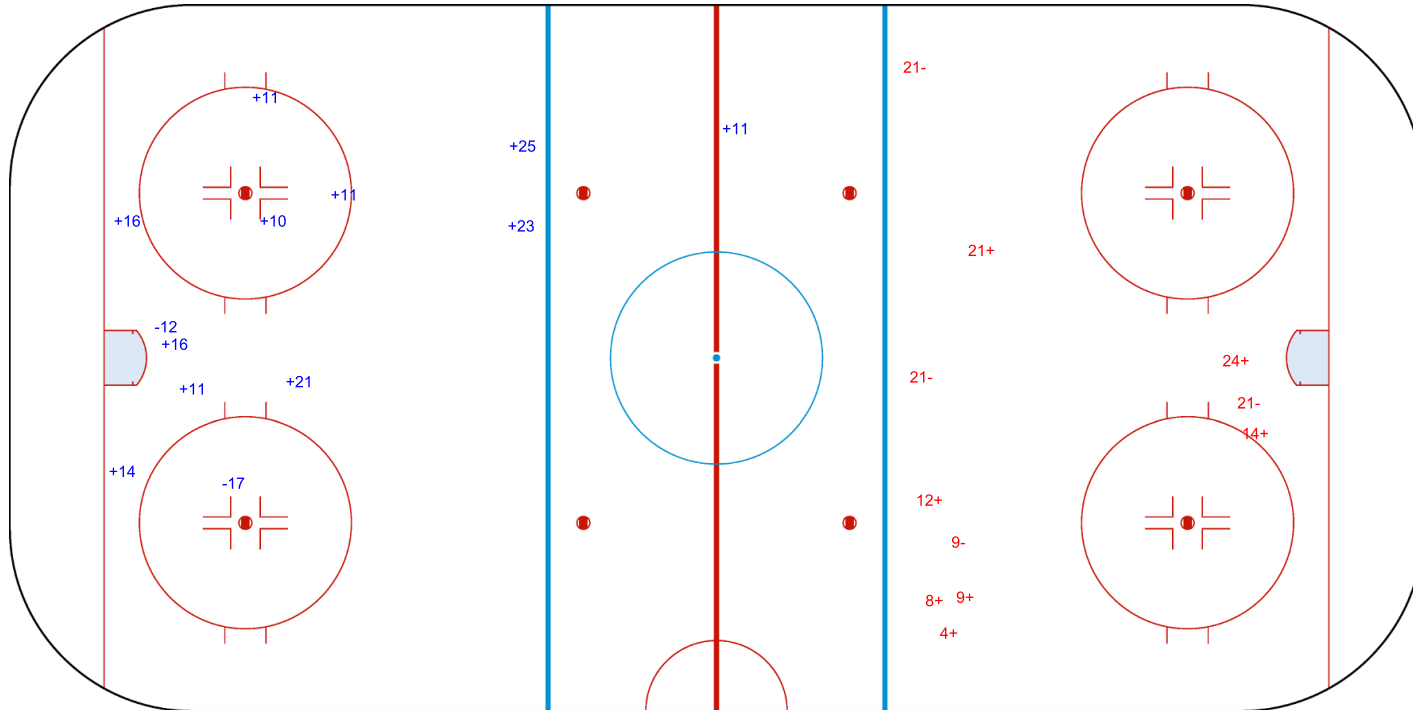

SHOT CHART
CAN - FIN

Shots by FIN
Goals (o): 0
SSP (<): 0
SSG (+): 5
SPG (-): 3

GK 1 of CAN

CAN → Period: 1 ← FIN

Shots by CAN
Goals (o): 3
SSP (>): 0
SSG (+): 7
SPG (-): 4

GK 31 of FIN

Shots by CAN
Goals (o): 0
SSP (<): 0
SSG (+): 11
SPG (-): 2

GK 31 of FIN

Period: 2

Shots by FIN
Goals (o): 0
SSP (>): 0
SSG (+): 7
SPG (-): 4

GK 1 of CAN

GK 30 of CAN

ICE HOCKEY
U18 WOMEN'S WORLD
CHAMPIONSHIP
SLOVAKIA
Bratislava

ICE RINK VLADO DZURILLA - HALL 1

WED 1 JAN 2020
START TIME 12:30

ICE HOCKEY IIHF ICE HOCKEY U18 WOMEN'S WORLD CHAMPIONSHIP SEMIFINALS, GAME 16

INTERNATIONAL
ICE HOCKEY
FEDERATION

Shots by FIN
Goals (o): 1 SSG (+): 2
SSP (<): 0 SPG (-): 1

GK 1 of CAN

GK 30 of CAN

Period: 3