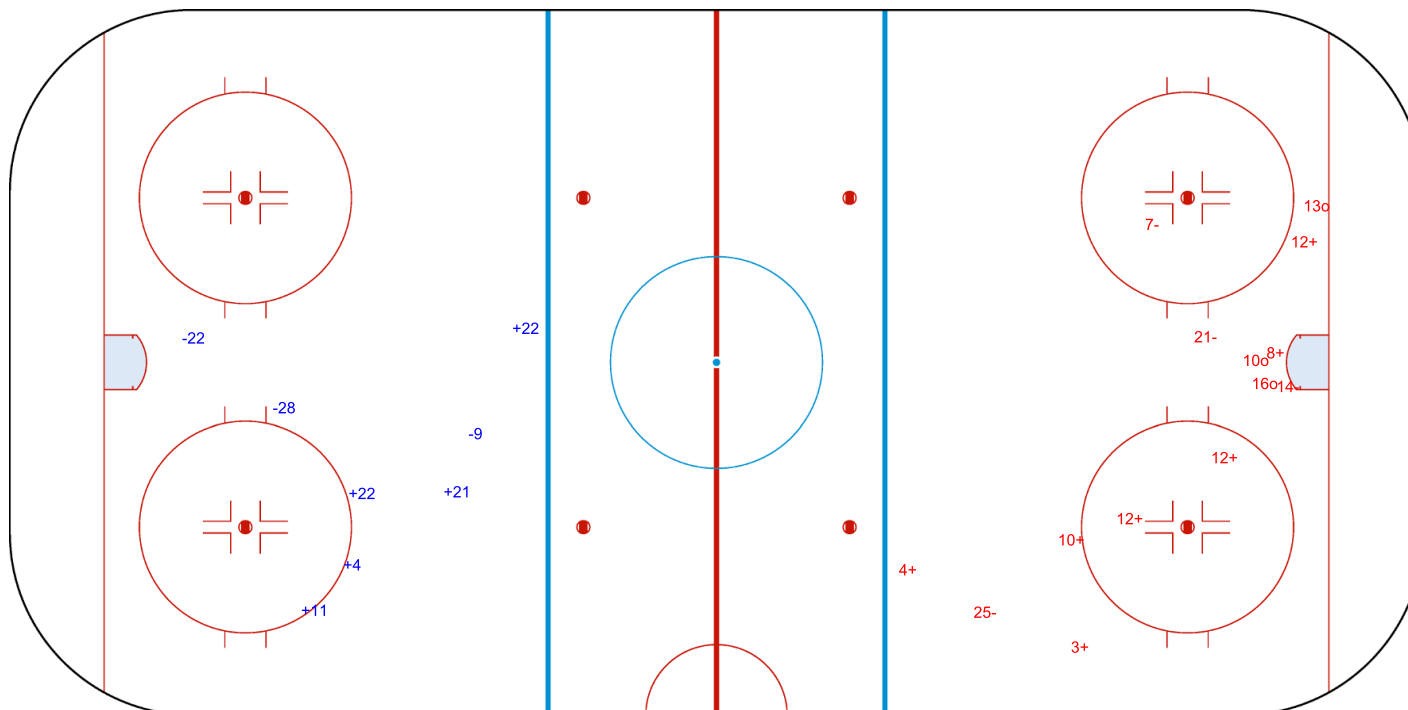

SHOT CHART
CAN - FIN

Shots by FIN
Goals (o): 0
SSP (<): 0
SSG (+): 5
SPG (-): 3

GK 1 of CAN

CAN → Period: 1 ← FIN

Shots by CAN
Goals (o): 3
SSP (>): 0
SSG (+): 7
SPG (-): 4

GK 31 of FIN

Shots by CAN
Goals (o): 0
SSP (<): 0
SSG (+): 11
SPG (-): 2

GK 31 of FIN

Period: 2

Shots by FIN
Goals (o): 0
SSP (>): 0
SSG (+): 7
SPG (-): 4

GK 1 of CAN

GK 30 of CAN

ICE HOCKEY
U18 WOMEN'S WORLD
CHAMPIONSHIP
SLOVAKIA
Bratislava

ICE RINK VLADO DZURILLA - HALL 1

WED 1 JAN 2020
START TIME 12:30

ICE HOCKEY IIHF ICE HOCKEY U18 WOMEN'S WORLD CHAMPIONSHIP SEMIFINALS, GAME 16

INTERNATIONAL
ICE HOCKEY
FEDERATION

Shots by FIN
Goals (o): 1 SSG (+): 2
SSP (<): 0 SPG (-): 1

GK 1 of CAN

GK 30 of CAN

Period: 3