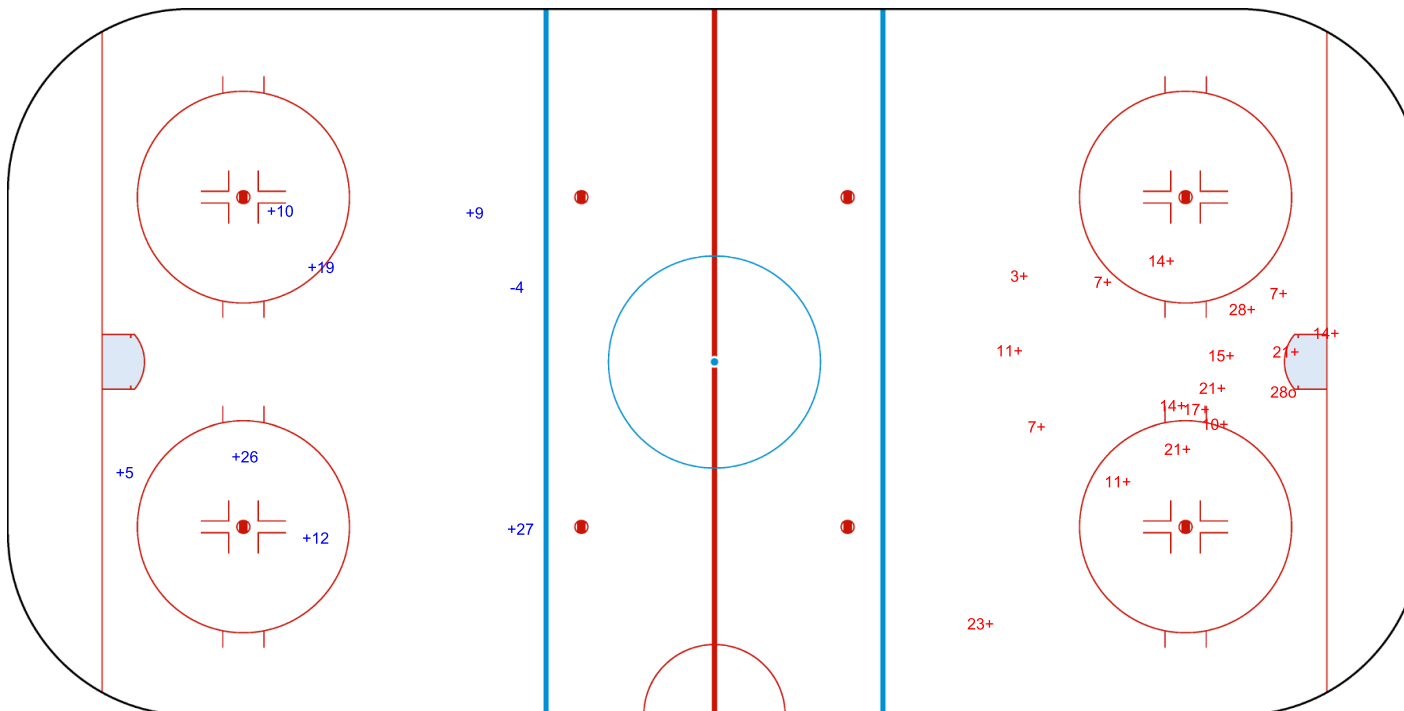

Shots by CZE

Goals (o): 0   SSG (+): 7
SSP (<): 0   SPG (-): 1

GK 1 of SWE

Period: 3

Shots by SWE

Goals (o): 1   SSG (+): 17
SSP (>): 0   SPG (-): 0

o28

GK 29 of CZE

Legend:		
GK	Goalkeeper	
SPG	Shots past goal	
SSG	Shots saved by goalkeeper	
SSP	Shots saved by player