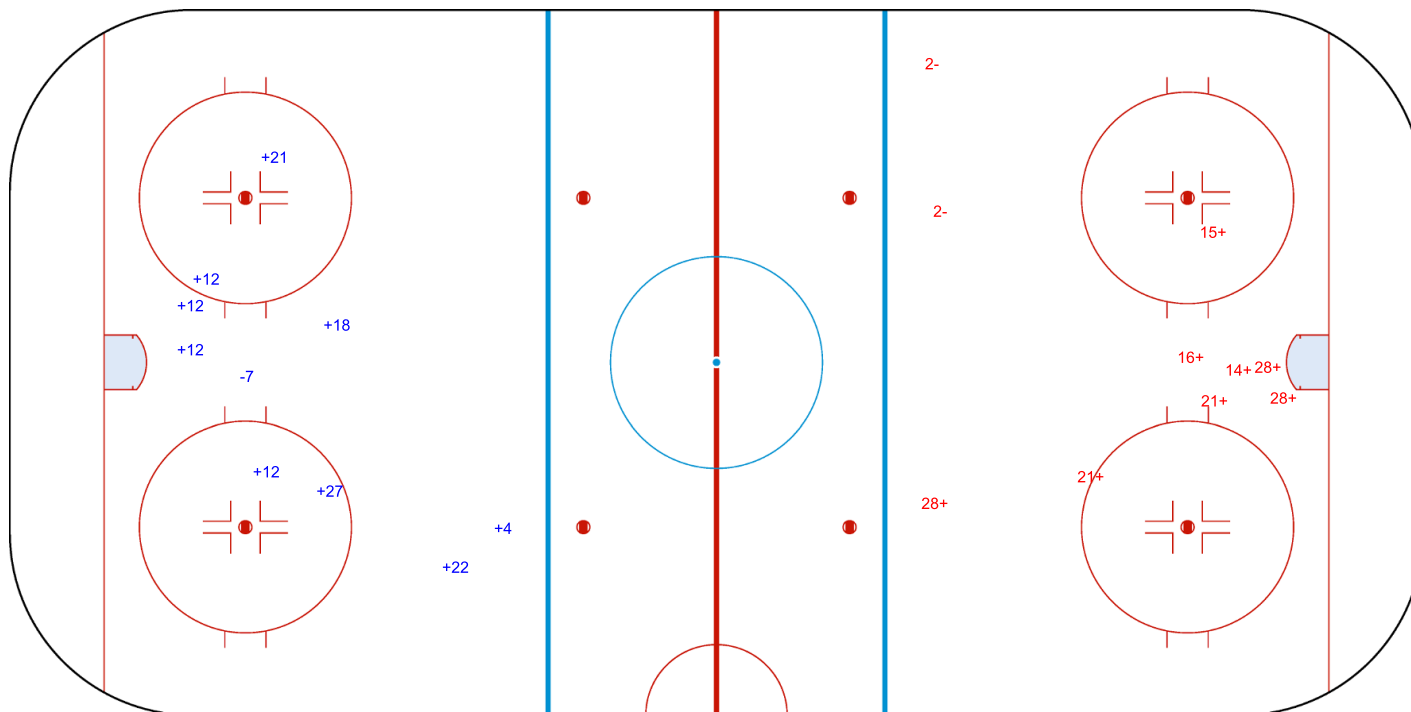

SHOT CHART
CZE - SWE

Shots by CZE
Goals (o): 0
SSP (<): 0
SSG (+): 9
SPG (-): 1

GK 1 of SWE

Period: 1

Shots by SWE
Goals (o): 0
SSP (>): 0
SSG (+): 8
SPG (-): 2

GK 29 of CZE

2020

ICE HOCKEY
U18 WOMEN'S WORLD
CHAMPIONSHIP
SLOVAKIA
Bratislava

ICE RINK VLADO DZURILLA - HALL 1

WED 1 JAN 2020
START TIME 20:30

ICE HOCKEY

IIHF ICE HOCKEY U18 WOMEN'S WORLD CHAMPIONSHIP

PLACEMENT ROUND (5-6), GAME 19

INTERNATIONAL
ICE HOCKEY
FEDERATION

Shots by SWE

Goals (o): 0