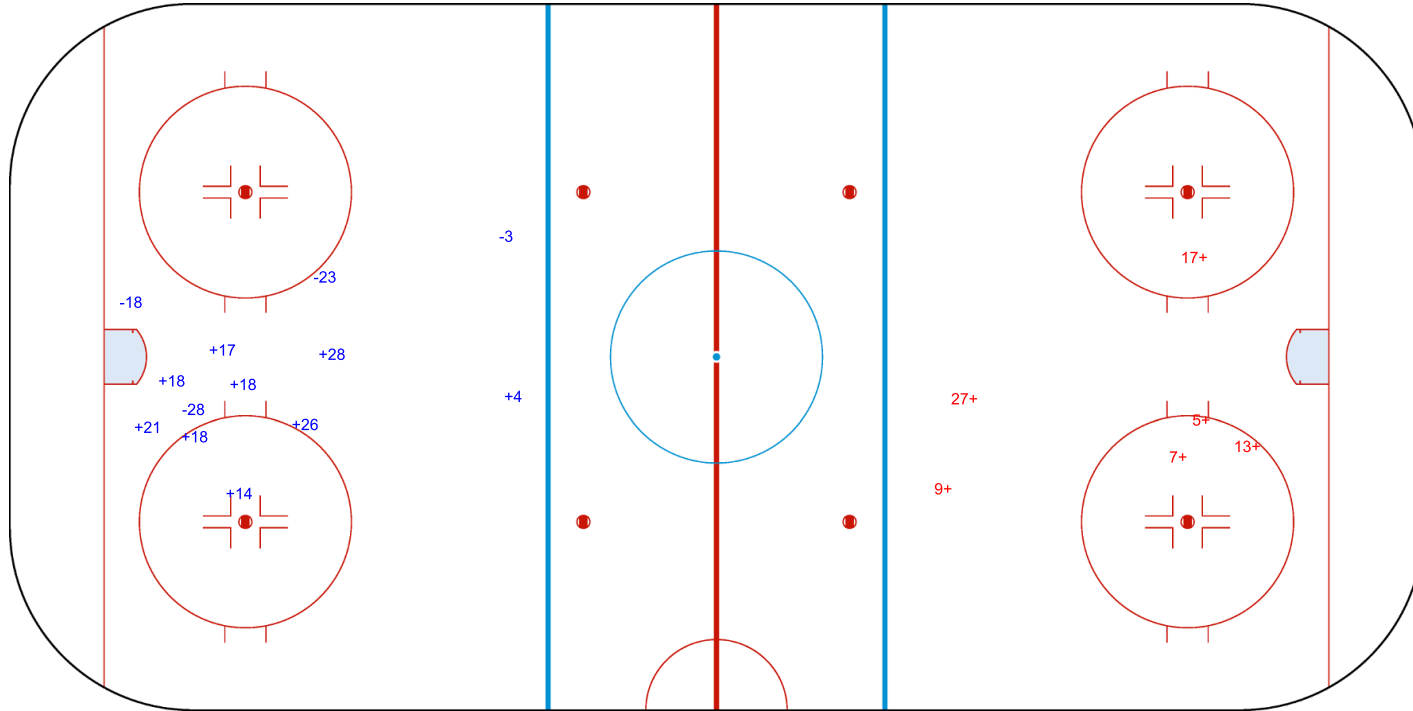

2020

ICE HOCKEY
U18 WOMEN'S WORLD
CHAMPIONSHIP
SLOVAKIA
Bratislava

ICE RINK VLADO DZURILLA - HALL 1

WED 1 JAN 2020
START TIME 20:30

ICE HOCKEY

IIHF ICE HOCKEY U18 WOMEN'S WORLD CHAMPIONSHIP

PLACEMENT ROUND (5-6), GAME 19

INTERNATIONAL
ICE HOCKEY
FEDERATION

Shots by SWE

Goals (o): 0

SSG (+): 9

SSP (<): 0

SPG (-): 4

GK 29 of CZE

Period: 2

Shots by CZE

Goals (o): 0

SSG (+): 6

SSP (>): 0

SPG (-): 0

GK 1 of SWE