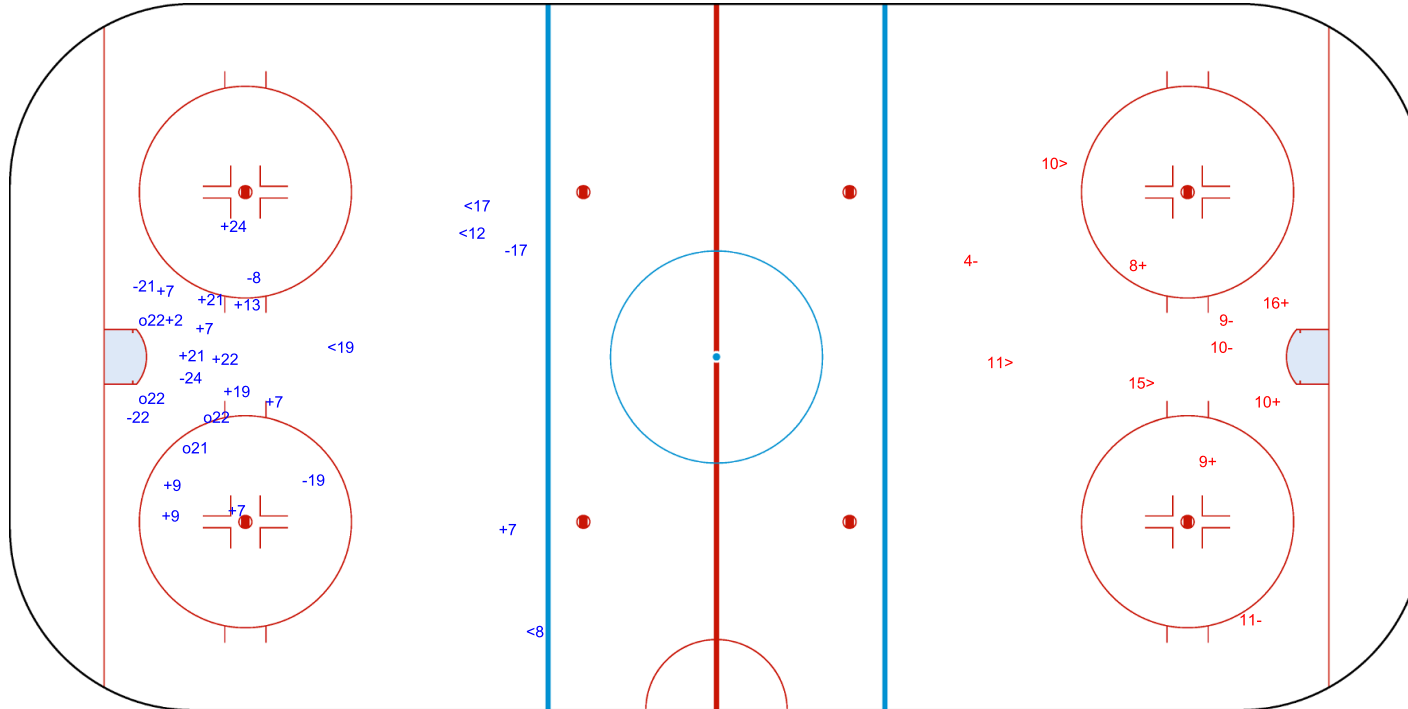

PABELLON DE HIELO

WED 6 APR 2022

START TIME 16:00

ICE HOCKEY

IIHF ICE HOCKEY WOMEN'S WORLD CHAMPIONSHIP

ROUND ROBIN, GAME 6

INTERNATIONAL
ICE HOCKEY
FEDERATION

Shots by LAT

Goals (o): 4

SSG (+): 14

SSP (<): 4

SPG (-): 6

GK 20 of TPE

3rd Period

Shots by TPE

Goals (o): 0

SSG (+): 4

SSP (>): 3

SPG (-): 4

GK 1 of LAT

Shots by LAT
Goals (o): 1
SSP (<): 0
SSG (+): 2
SPG (-): 0

o21

GK 20 of TPE

TPE