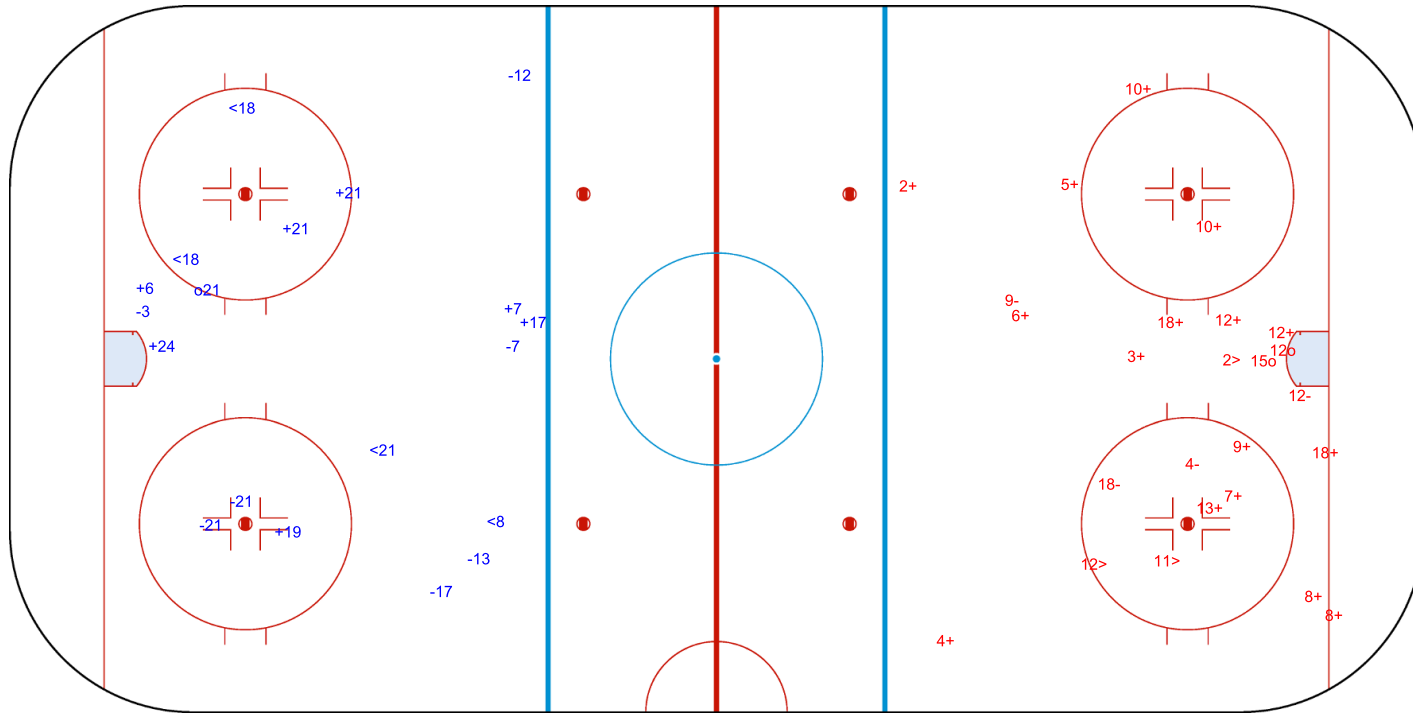

SHOT CHART

TPE - LAT

TPE → 1st Period ← LAT

Shots by LAT
Goals (o): 1
SSP (<): 4
SSG (+): 7
SPG (-): 7

GK 20 of TPE

Shots by TPE
Goals (o): 2
SSP (>): 3
SSG (+): 16
SPG (-): 4

GK 1 of LAT

2022

ICE HOCKEY
WOMEN'S WORLD
CHAMPIONSHIP
SPAIN
Jaca
Division II - Group A

PABELLON DE HIELO

WED 6 APR 2022

START TIME 16:00

ICE HOCKEY

IIHF ICE HOCKEY WOMEN'S WORLD CHAMPIONSHIP

ROUND ROBIN, GAME 6

INTERNATIONAL
ICE HOCKEY
FEDERATION

Shots by TPE

Goals (o): 3

SSG (+): 15

SSP (<): 4

SPG (-): 3

GK 1 of LAT

GK 25 of LAT

2nd Period