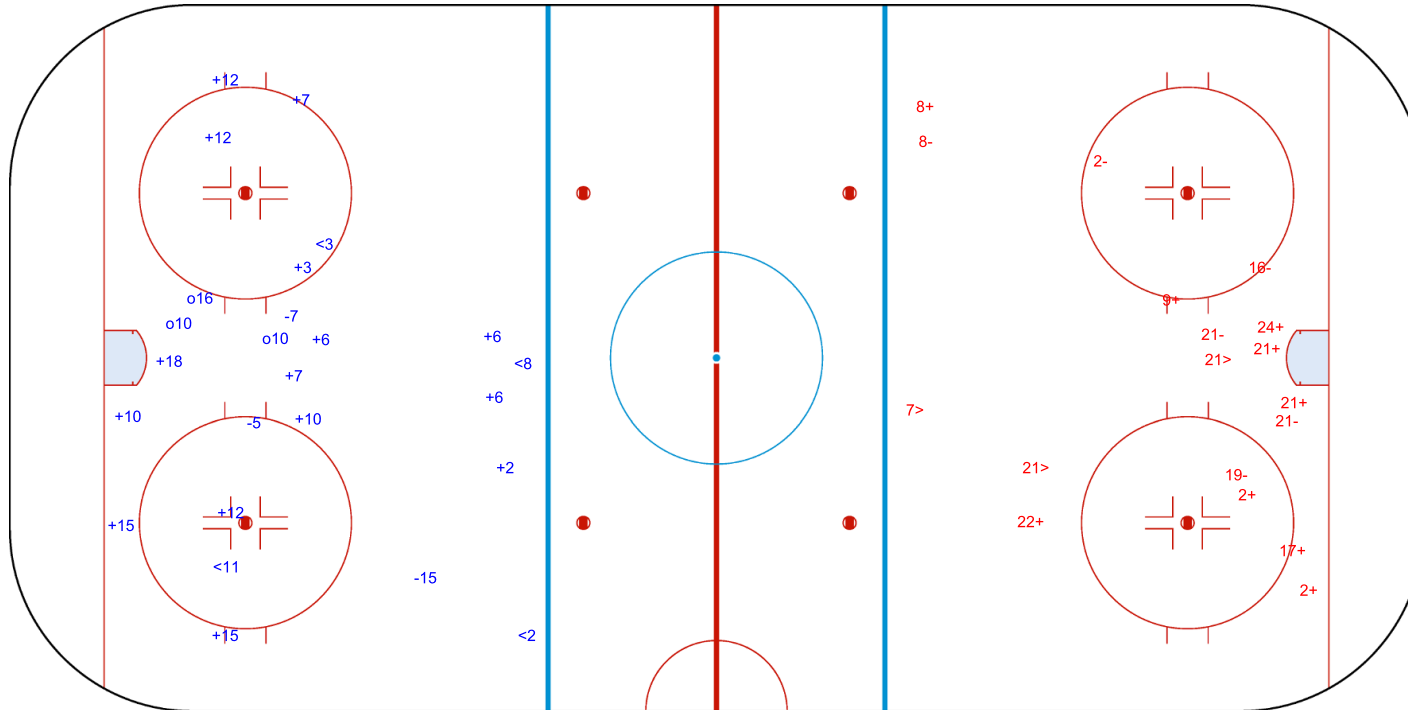

ICE HOCKEY
WOMEN'S WORLD
CHAMPIONSHIP
SPAIN
Jaca
Division II - Group A

PABELLON DE HIELO

WED 6 APR 2022

START TIME 16:00

ICE HOCKEY

IIHF ICE HOCKEY WOMEN'S WORLD CHAMPIONSHIP

ROUND ROBIN, GAME 6

INTERNATIONAL
ICE HOCKEY
FEDERATION

Shots by TPE

Goals (o): 3

SSG (+): 15

SSP (<): 4

SPG (-): 3

GK 1 of LAT

GK 25 of LAT

2nd Period

Shots by LAT

Goals (o): 0

SSG (+): 9

SSP (>): 3

SPG (-): 6

GK 20 of TPE

2022

ICE HOCKEY
WOMEN'S WORLD
CHAMPIONSHIP
SPAIN
Jaca
Division II - Group A