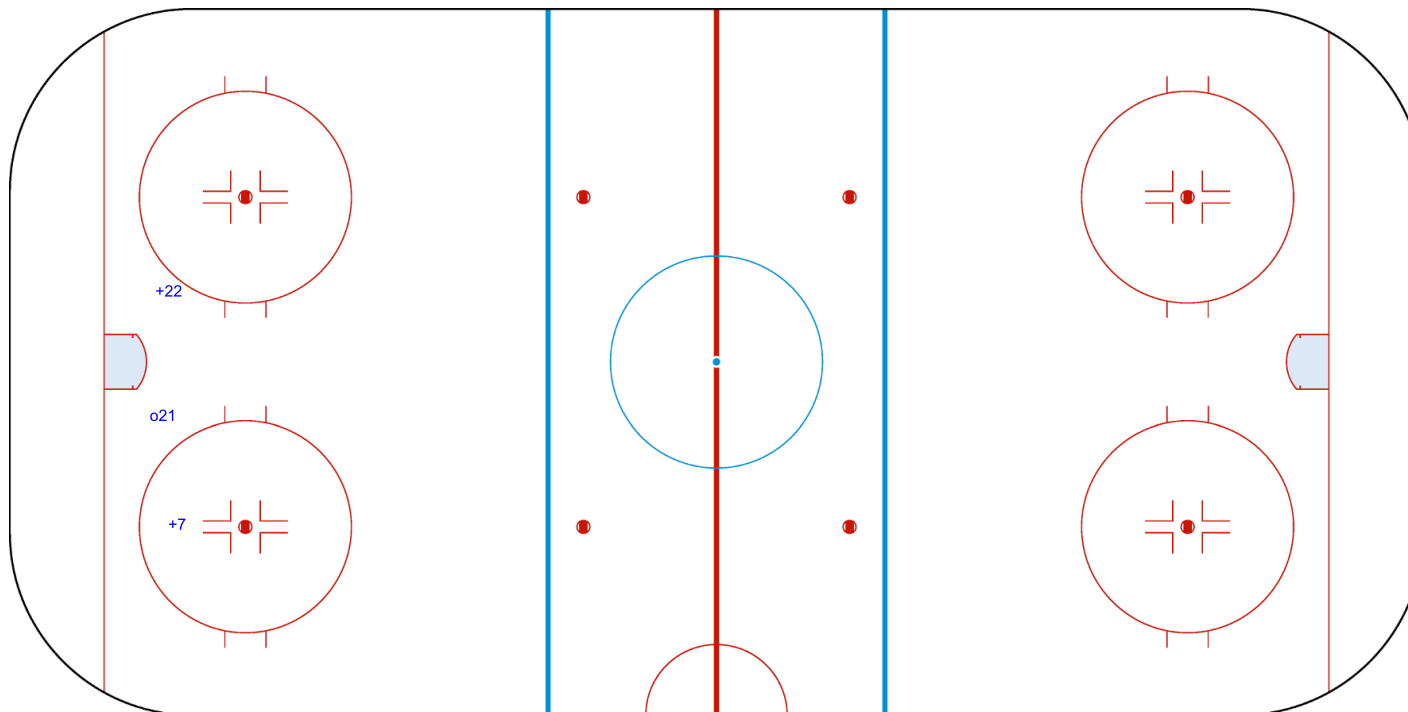

SSG (+): 4

SSP (>): 3

SPG (-): 4

GK 1 of LAT

Shots by LAT
Goals (o): 1
SSP (<): 0
SSG (+): 2
SPG (-): 0

o21

GK 20 of TPE

TPE

Overtime

LAT

Shots by TPE
Goals (o): 0
SSP (>): 0
SSG (+): 0
SPG (-): 0

GK 1 of LAT

Legend:
GK Goalkeeper **SPG** Shots past goal **SSG** Shots saved by goalkeeper **SSP** Shots saved by player

REVISED update 2nd period goal scorer. TPE Nr 10 instead Nr18,