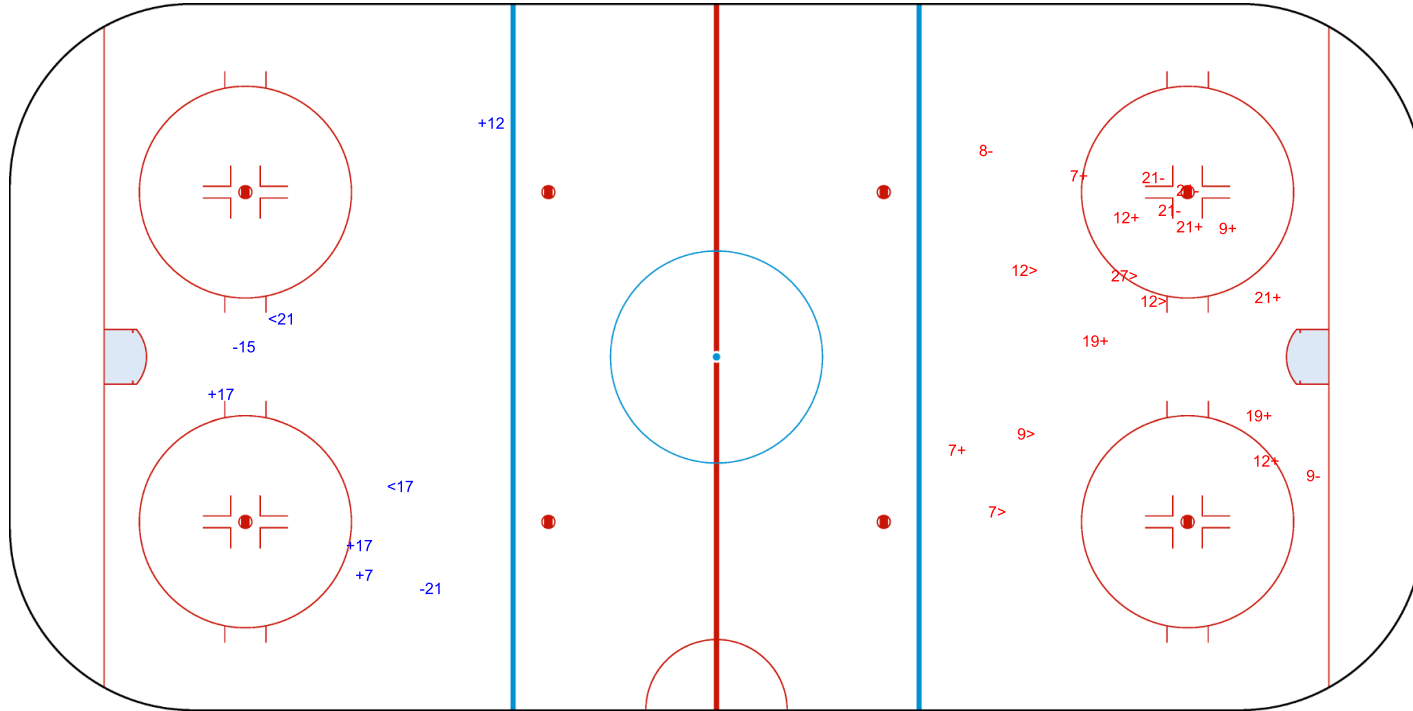

SHOT CHART  
EST - LTU

Shots by LTU  
Goals (o): 2  
SSP (<): 11  
SSG (+): 11  
SPG (-): 5

GK 29 of EST

EST → 1st Period ← LTU

Shots by EST  
Goals (o): 3  
SSP (>): 4  
SSG (+): 5  
SPG (-): 0

GK 1 of LTU

Shots by LTU  
Goals (o): 0  
SSP (<): 2

SSG (+): 4  
SPG (-): 2

GK 29 of EST

EST → 3rd Period ← LTU

Shots by EST  
Goals (o): 0  
SSP (>): 5

SSG (+): 9  
SPG (-): 5

GK 1 of LTU

Legend:	
<b>GK</b>	Goalkeeper
<b>SPG</b>	Shots past goal
<b>SSG</b>	Shots saved by goalkeeper
<b>SSP</b>	Shots saved by player