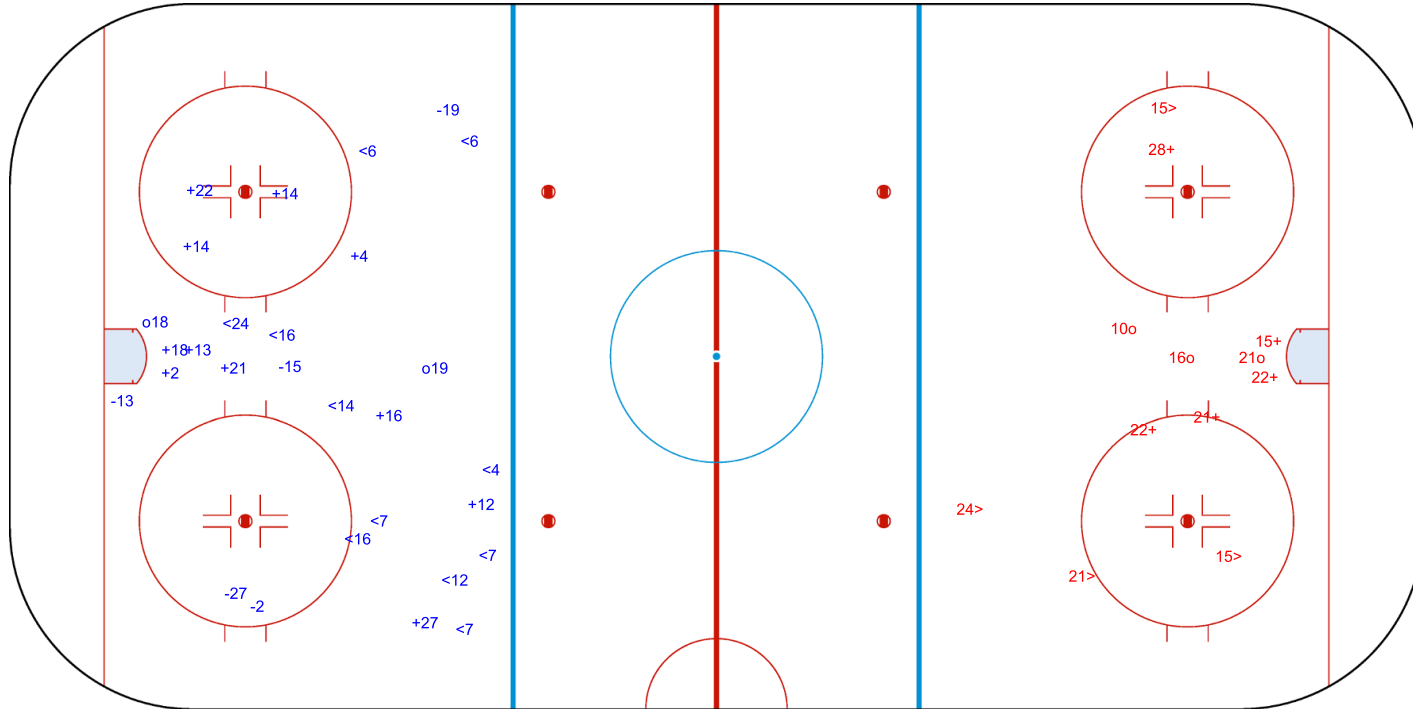

SHOT CHART  
EST - LTU

Shots by LTU  
Goals (o): 2  
SSP (<): 11  
SSG (+): 11  
SPG (-): 5

GK 29 of EST

EST → 1st Period ← LTU

Shots by EST  
Goals (o): 3  
SSP (>): 4  
SSG (+): 5  
SPG (-): 0

GK 1 of LTU

Shots by LTU  
Goals (o): 0  
SSP (<): 2

SSG (+): 4  
SPG (-): 2

GK 29 of EST

EST → 3rd Period ← LTU

Shots by EST  
Goals (o): 0  
SSP (>): 5

SSG (+): 9  
SPG (-): 5

GK 1 of LTU

Legend:	
<b>GK</b>	Goalkeeper
<b>SPG</b>	Shots past goal
<b>SSG</b>	Shots saved by goalkeeper
<b>SSP</b>	Shots saved by player