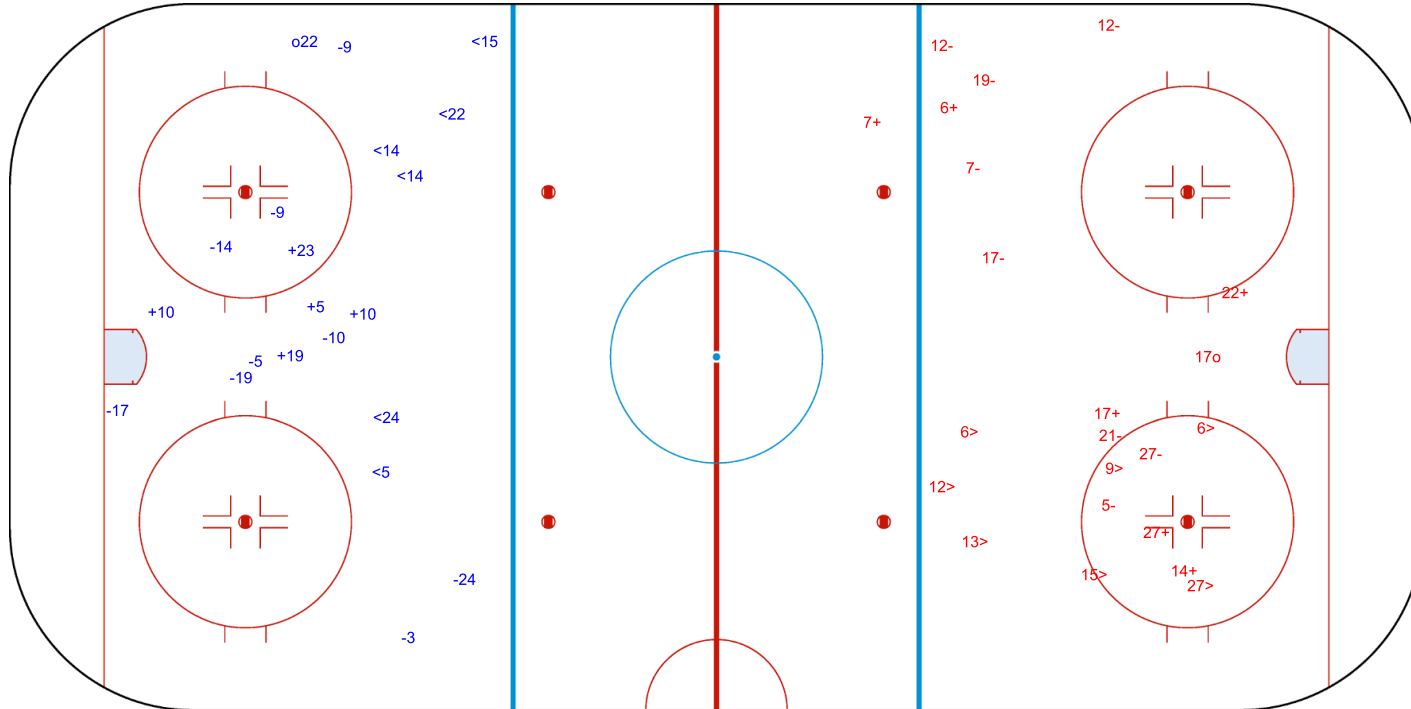

SHOT CHART
LTU - KOR

Shots by LTU
Goals (o): 0
SSP (<): 6
SSG (+): 11
SPG (-): 7

GK 25 of KOR

1st Period

Shots by KOR
Goals (o): 1
SSP (>): 3
SSG (+): 2
SPG (-): 1

GK 1 of LTU

Shots by KOR

Goals (o): 1 SSG (+): 5
SSP (<): 6 SPG (-): 9

GK 1 of LTU

2nd Period

Shots by LTU

Goals (o): 1 SSG (+): 6
SSP (>): 7 SPG (-): 8

GK 25 of KOR

Shots by LTU
Goals (o): 4 SSG (+): 9
SSP (<): 6 SPG (-): 5

GK 1 of KOR

GK 25 of KOR