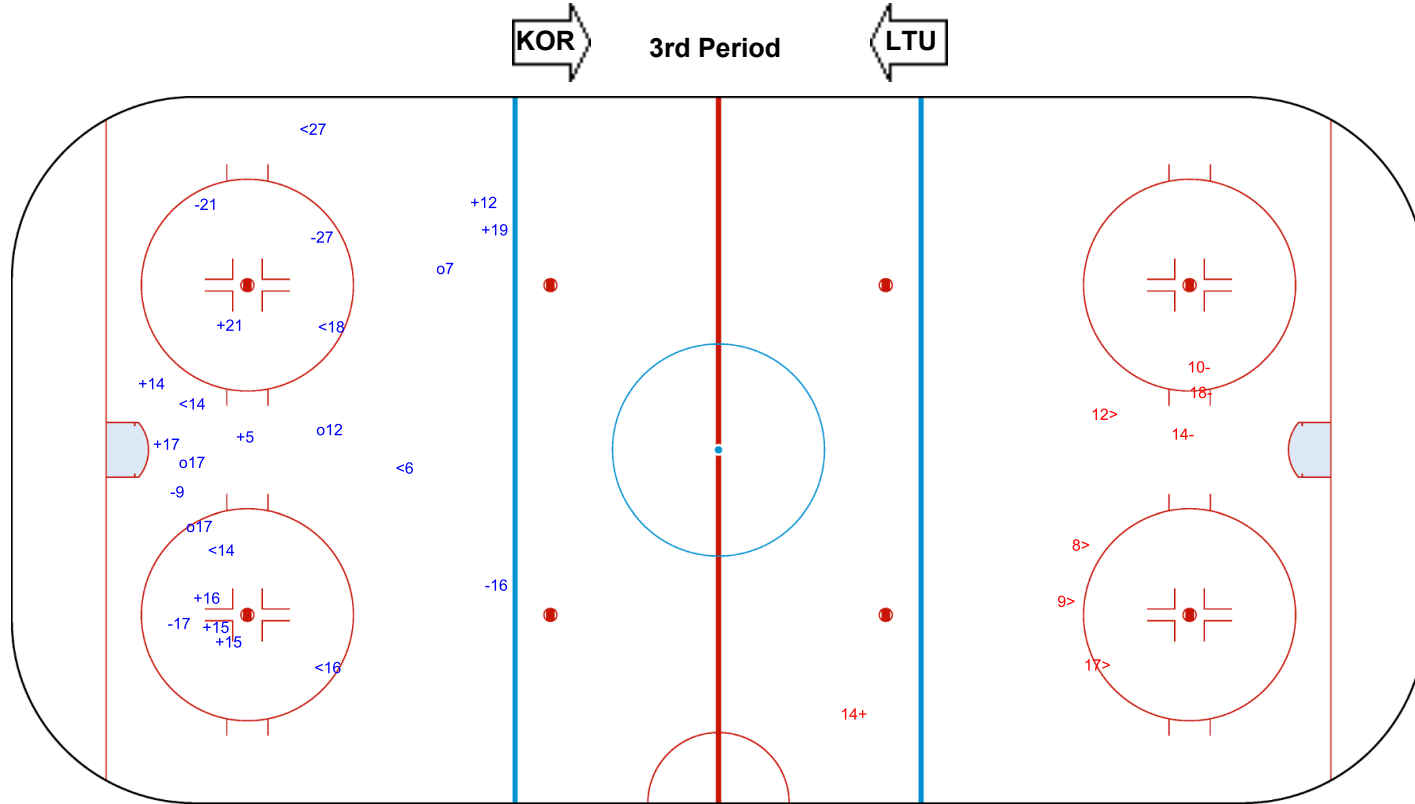

SHOT CHART
LTU - KOR

Shots by LTU
Goals (o): 0
SSP (<): 6
SSG (+): 11
SPG (-): 7

GK 25 of KOR

1st Period

Shots by KOR
Goals (o): 1
SSP (>): 3
SSG (+): 2
SPG (-): 1

GK 1 of LTU

Shots by KOR

Goals (o): 1 SSG (+): 5
SSP (<): 6 SPG (-): 9

GK 1 of LTU

2nd Period

Shots by LTU

Goals (o): 1 SSG (+): 6
SSP (>): 7 SPG (-): 8

GK 25 of KOR

Shots by LTU
Goals (o): 4 SSG (+): 9
SSP (<): 6 SPG (-): 5

GK 1 of KOR

GK 25 of KOR