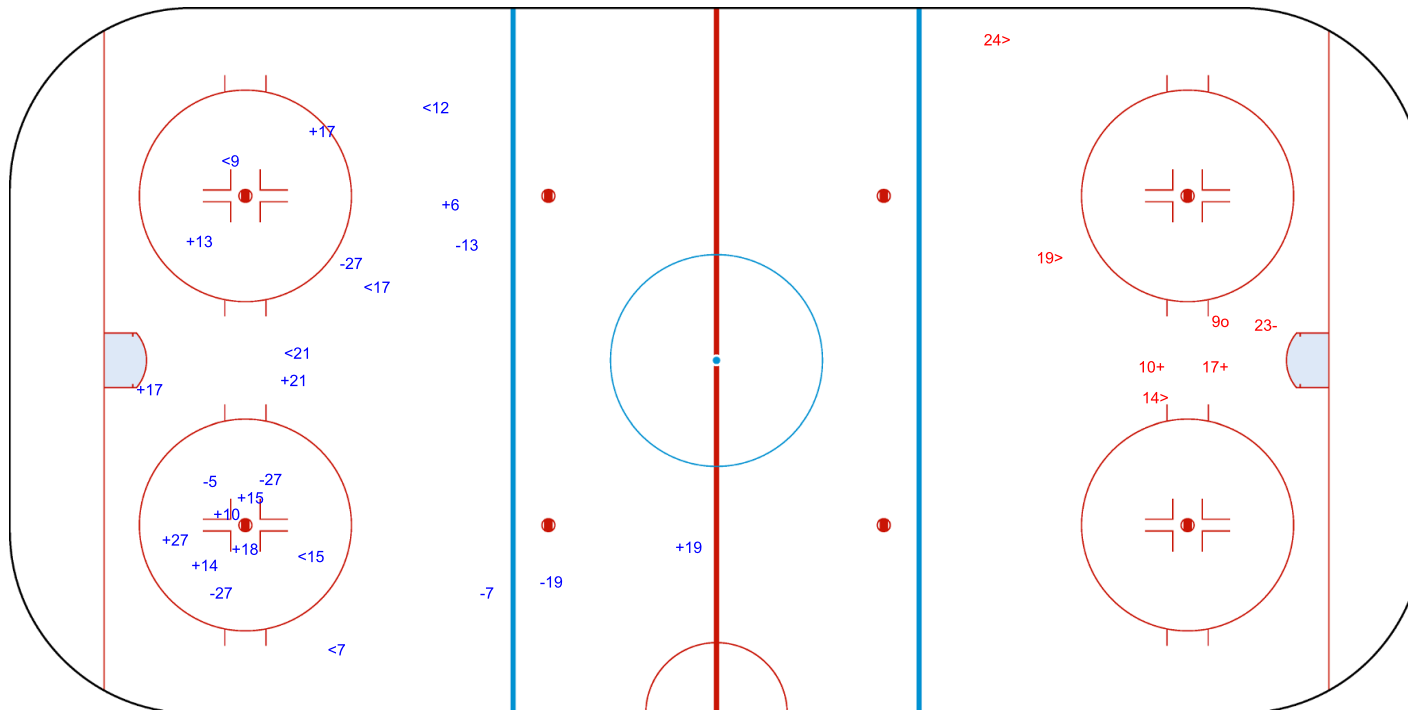

SHOT CHART
LTU - KOR

Shots by LTU
Goals (o): 0
SSP (<): 6
SSG (+): 11
SPG (-): 7

GK 25 of KOR

1st Period

Shots by KOR
Goals (o): 1
SSP (>): 3
SSG (+): 2
SPG (-): 1

GK 1 of LTU

Shots by KOR

Goals (o): 1 SSG (+): 5
SSP (<): 6 SPG (-): 9

GK 1 of LTU

2nd Period

Shots by LTU

Goals (o): 1 SSG (+): 6
SSP (>): 7 SPG (-): 8

GK 25 of KOR

Shots by LTU
Goals (o): 4 SSG (+): 9
SSP (<): 6 SPG (-): 5

GK 1 of KOR

GK 25 of KOR