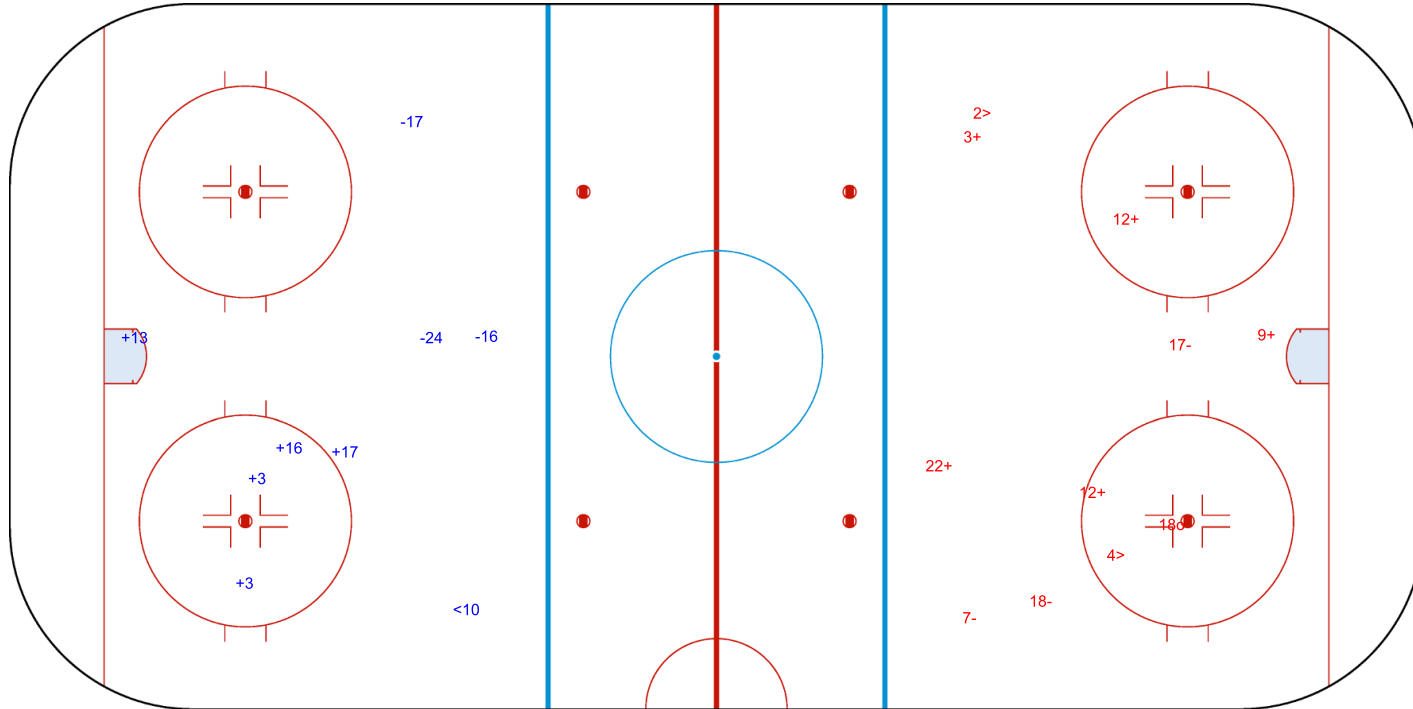

SHOT CHART
TUR - MEX

Shots by MEX
Goals (o): 0
SSP (<): 1
SSG (+): 5
SPG (-): 3

GK 1 of TUR

Period: 1

Shots by TUR
Goals (o): 1
SSP (>): 2
SSG (+): 5
SPG (-): 3

GK 1 of MEX

2020

ICE HOCKEY
U18 WOMEN'S WORLD
CHAMPIONSHIP
MEXICO
Mexico City
Division II - Group B

SANTA FE ICE RINK

SAT 1 FEB 2020
START TIME 19:30

IIHF ICE HOCKEY U18 WOMEN'S WORLD CHAMPIONSHIP DIV II GROUP B

SEMIFINALS, GAME 8

INTERNATIONAL
ICE HOCKEY
FEDERATION

Shots by TUR

Goals (o): 1 SSG (+): 8
SSP (<): 2 SPG (-): 0

GK 1 of MEX

GK 20 of MEX

Period: 2

Shots by MEX

Goals (o): 1 SSG (+): 6
SSP (>): 3 SPG (-): 4

GK 1 of TUR

2020

ICE HOCKEY
U18 WOMEN'S WORLD
CHAMPIONSHIP
MEXICO
Mexico City
Division II - Group B