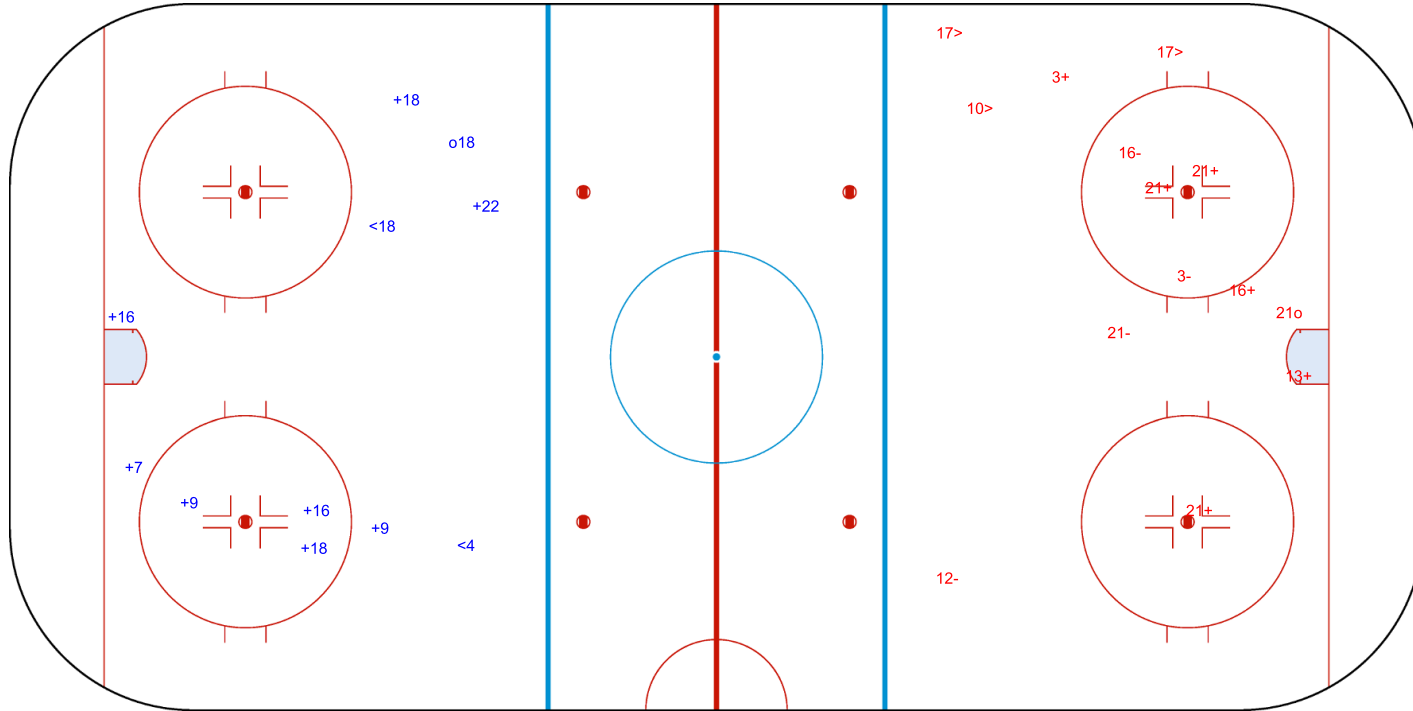

SHOT CHART
TUR - MEX

Shots by MEX
Goals (o): 0
SSP (<): 1
SSG (+): 5
SPG (-): 3

GK 1 of TUR

Period: 1

Shots by TUR
Goals (o): 1
SSP (>): 2
SSG (+): 5
SPG (-): 3

GK 1 of MEX

2020

ICE HOCKEY
U18 WOMEN'S WORLD
CHAMPIONSHIP
MEXICO
Mexico City
Division II - Group B

SANTA FE ICE RINK

SAT 1 FEB 2020
START TIME 19:30

IIHF ICE HOCKEY U18 WOMEN'S WORLD CHAMPIONSHIP DIV II GROUP B

SEMIFINALS, GAME 8

INTERNATIONAL
ICE HOCKEY
FEDERATION

Shots by TUR

Goals (o): 1 SSG (+): 8
SSP (<): 2 SPG (-): 0

GK 1 of MEX

GK 20 of MEX

Period: 2

Shots by MEX

Goals (o): 1 SSG (+): 6
SSP (>): 3 SPG (-): 4

GK 1 of TUR

2020

ICE HOCKEY
U18 WOMEN'S WORLD
CHAMPIONSHIP
MEXICO
Mexico City
Division II - Group B