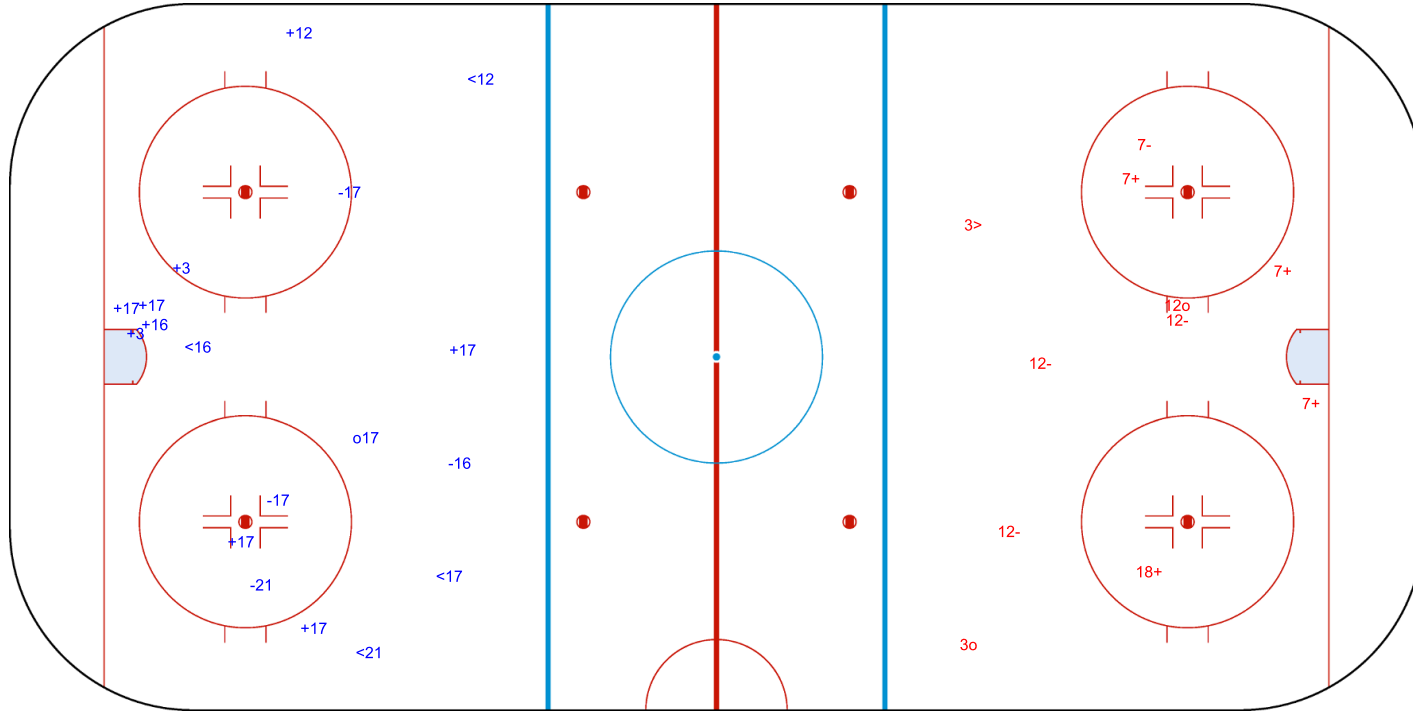

SANTA FE ICE RINK

SAT 1 FEB 2020
START TIME 19:30

IIHF ICE HOCKEY U18 WOMEN'S WORLD CHAMPIONSHIP DIV II GROUP B

ICE HOCKEY
SEMIFINALS, GAME 8

INTERNATIONAL
ICE HOCKEY
FEDERATION

Shots by MEX

Goals (o): 1 SSG (+): 9
SSP (<): 4 SPG (-): 4

GK 1 of TUR

Period: 3

Shots by TUR

Goals (o): 2 SSG (+): 4
SSP (>): 1 SPG (-): 4

GK 20 of MEX

Legend:	GK Goalkeeper	SPG Shots past goal	SSG Shots saved by goalkeeper	SSP Shots saved by player
----------------	----------------------	----------------------------	--------------------------------------	----------------------------------