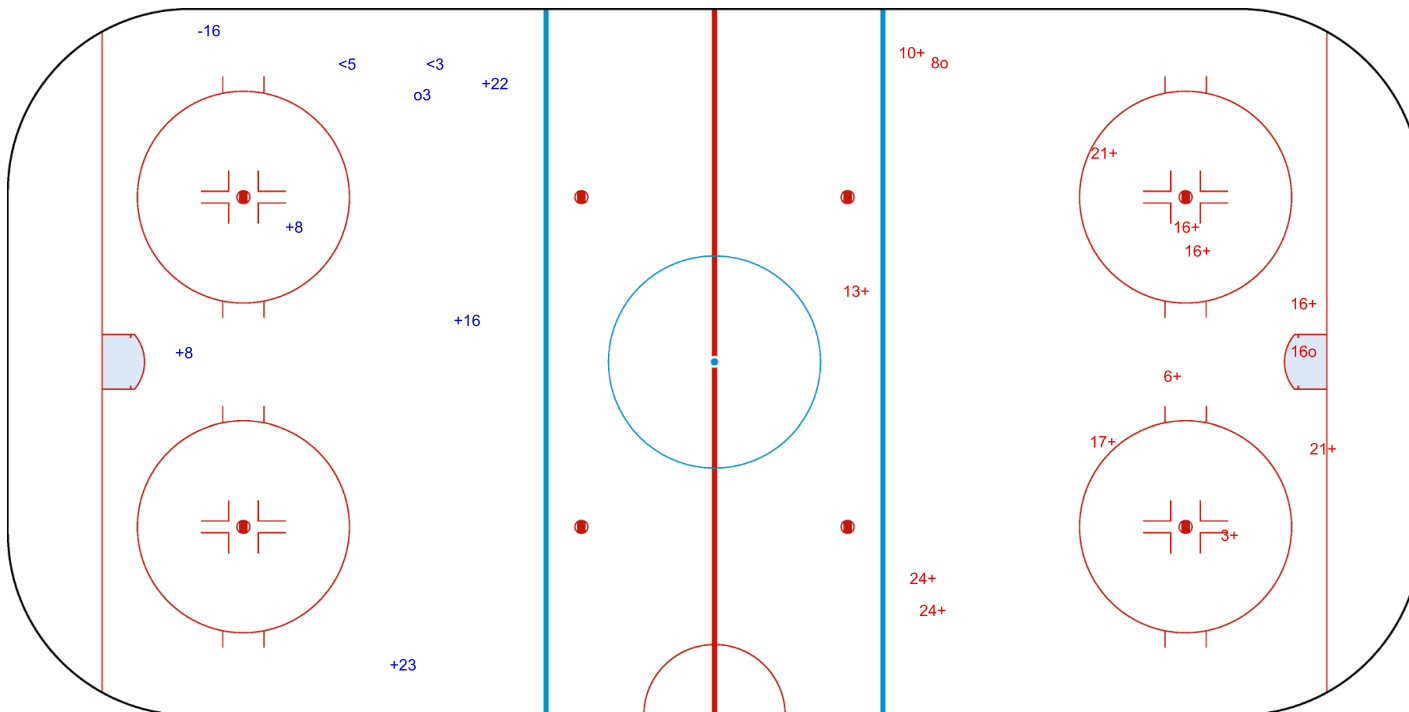

# ICE HOCKEY

INTERNATIONAL  
ICE HOCKEY  
FEDERATION

Shots by NZL

Goals (o): 1    SSG (+): 5

SSP (-): 2    SPG (-): 1

GK 20 of MEX

### Period: 3

Shots by MEX

Goals (o): 2    SSG (+): 12

SSP (>): 0    SPG (-): 0

GK 1 of NZL

<b>Legend:</b>	
<b>GK</b> Goalkeeper	<b>SSP</b> Shots saved by player
<b>SPG</b> Shots past goal	<b>SSG</b> Shots saved by goalkeeper