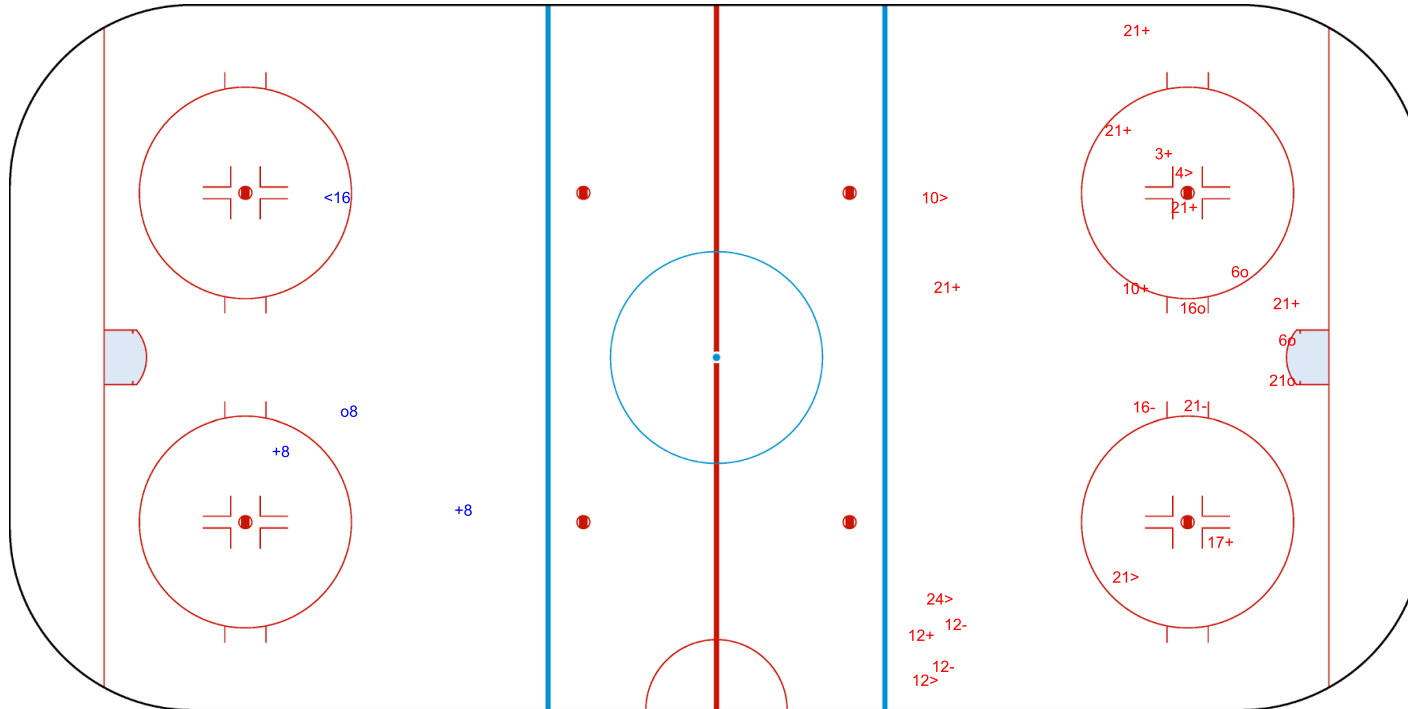

SHOT CHART

NZL - MEX

Shots by NZL  
Goals (o): 1    SSG (+): 2  
SSP (<): 1    SPG (-): 0

GK 20 of MEX

Period: 1

Shots by MEX  
Goals (o): 4    SSG (+): 9  
SSP (>): 5    SPG (-): 4

GK 1 of NZL

GK 20 of NZL

ICE HOCKEY  
U18 WOMEN'S WORLD  
CHAMPIONSHIP  
MEXICO  
Mexico City  
Division II - Group B