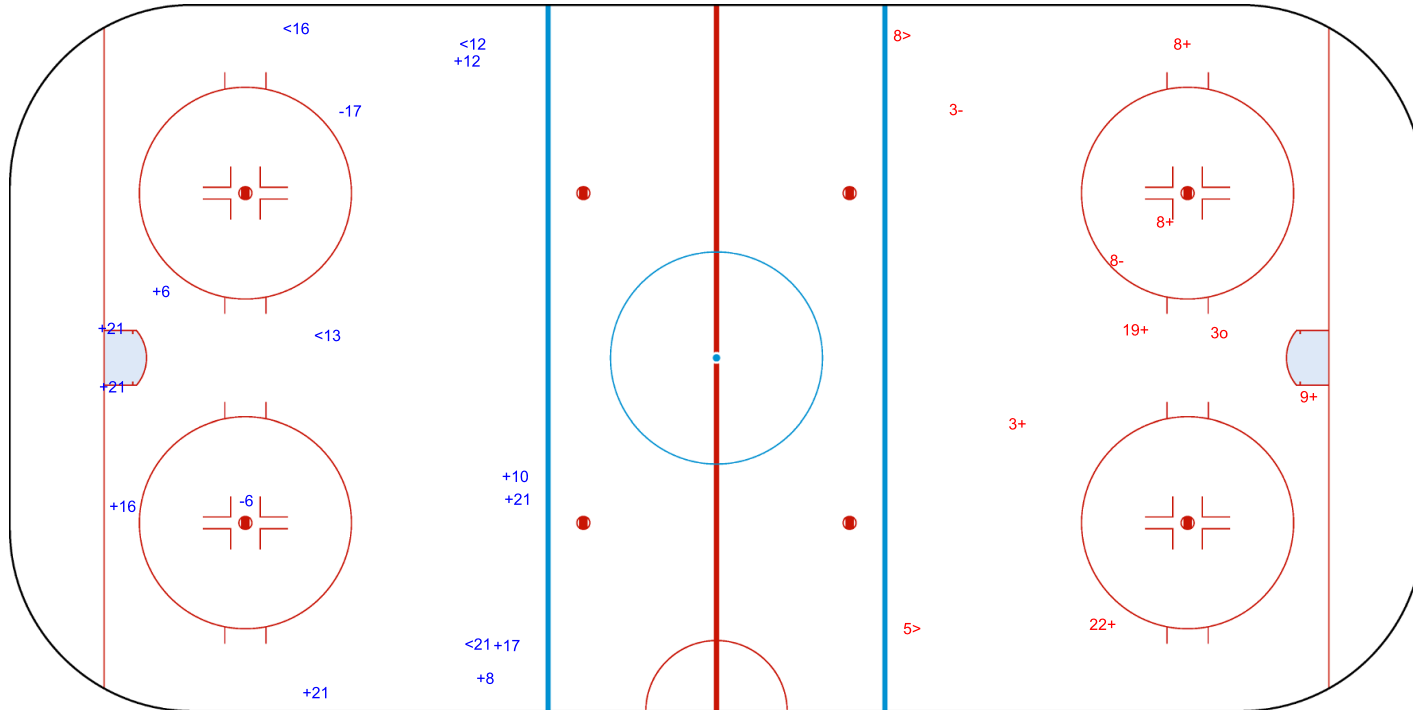

Shots by MEX

Goals (o): 0    SSG (+): 10  
SSP (<): 4    SPG (-): 2

GK 1 of NZL

Period: 2

Shots by NZL

Goals (o): 1    SSG (+): 6  
SSP (>): 2    SPG (-): 2

GK 20 of MEX

2020

ICE HOCKEY  
U18 WOMEN'S WORLD  
CHAMPIONSHIP  
MEXICO  
Mexico City  
Division II - Group B