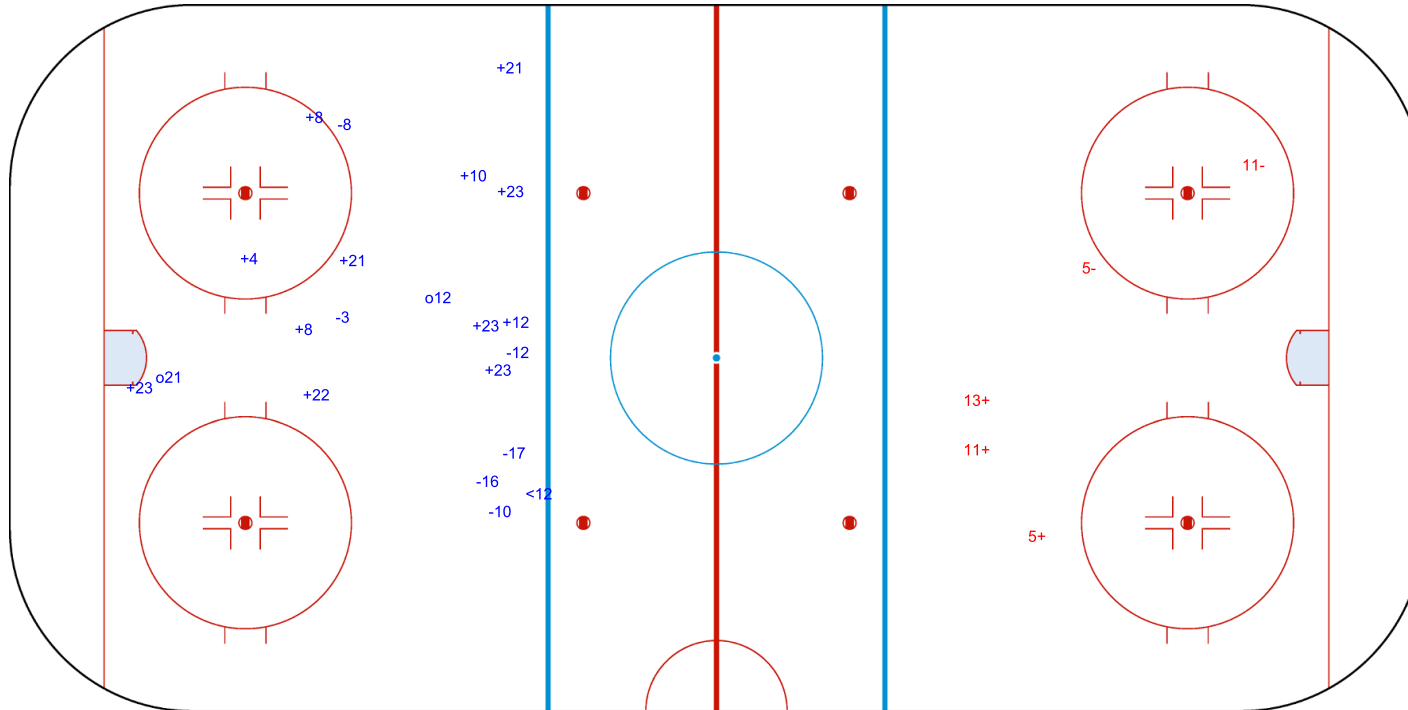

Goals (o): 0

SSG (+): 3

SSP (>): 0

SPG (-): 2

GK 20 of AUT

Legend:	
GK Goalkeeper	SSP Shots saved by player
SPG Shots past goal	SSG Shots saved by goalkeeper