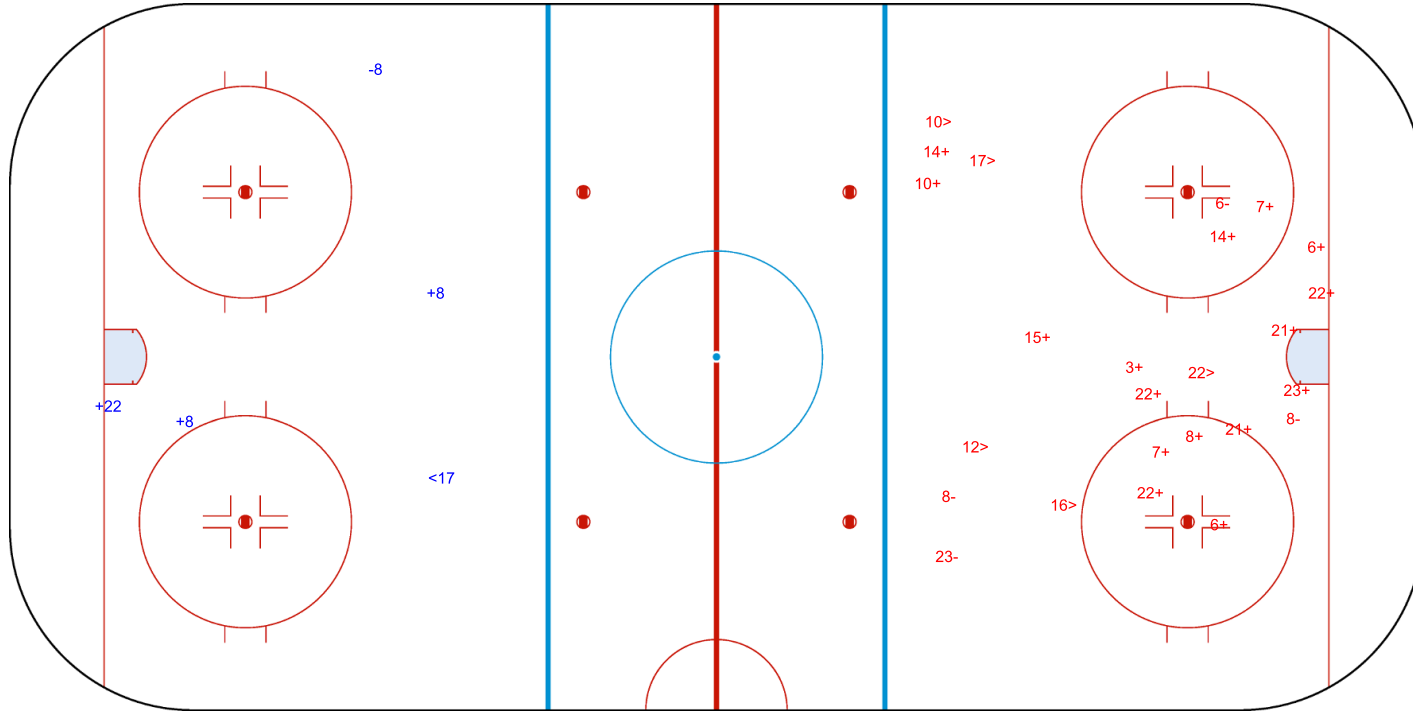

TUE 7 JAN 2020
START TIME 16:30

IIHF ICE HOCKEY U18 WOMEN'S WORLD CHAMPIONSHIP DIV I GROUP B

ROUND ROBIN, GAME 11

INTERNATIONAL
ICE HOCKEY
FEDERATION

Shots by GBR

Goals (o): 0 SSG (+): 3

SSP (<): 1 SPG (-): 1

GK 20 of AUT

Period: 2

Shots by AUT

Goals (o): 0 SSG (+): 16

SSP (>): 5 SPG (-): 4

GK 25 of GBR

2020

ICE HOCKEY
U18 WOMEN'S WORLD
CHAMPIONSHIP
POLAND
Katowice
Division I - Group B

JANOW ARENA

TUE 7 JAN 2020

START TIME 16:30

IIHF ICE HOCKEY U18 WOMEN'S WORLD CHAMPIONSHIP DIV I GROUP B

ROUND ROBIN, GAME 11

ICE HOCKEY

INTERNATIONAL
ICE HOCKEY
FEDERATION

Shots by AUT