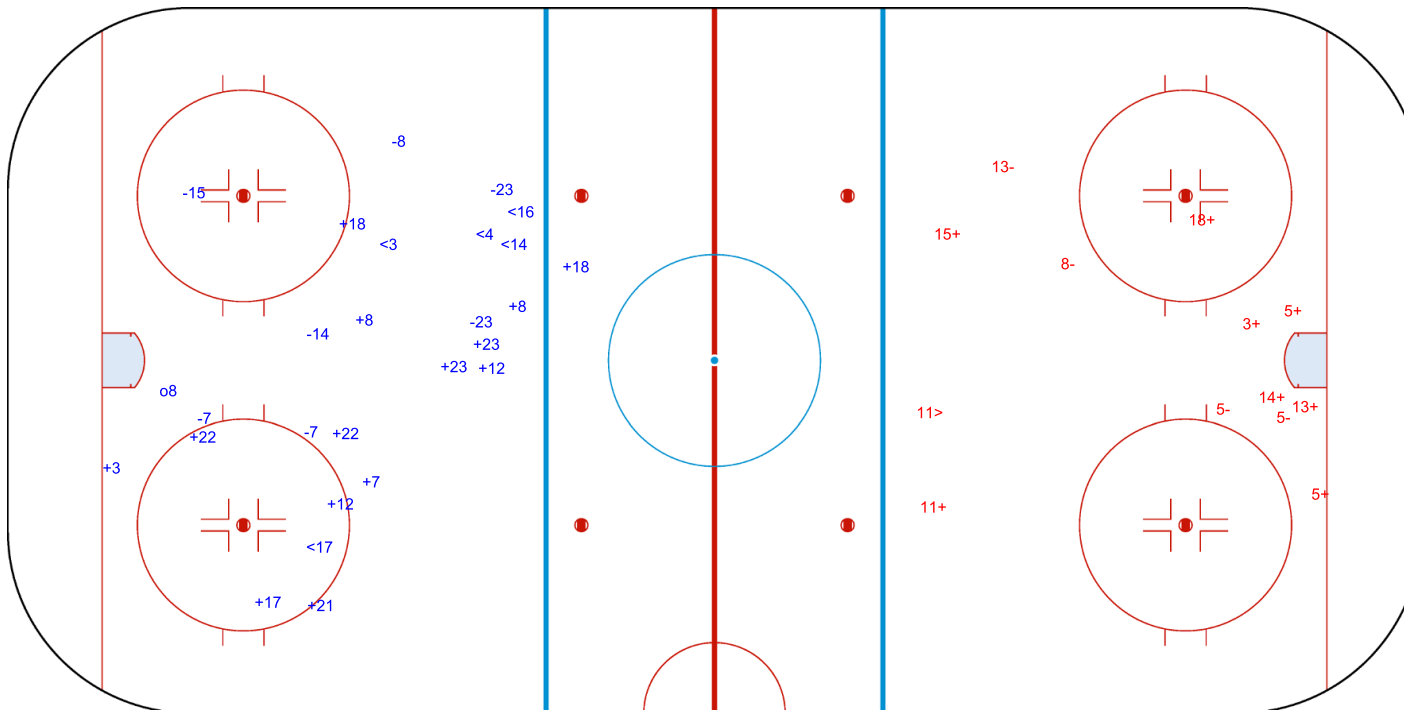

SHOT CHART
 GBR - AUT

Shots by AUT
 Goals (o): 1 SSG (+): 14
 SSP (<): 5 SPG (-): 7

GK 25 of GBR

Period: 1

Shots by GBR
 Goals (o): 0 SSG (+): 8
 SSP (>): 1 SPG (-): 4

GK 20 of AUT

JANOW ARENA

ICE HOCKEY
U18 WOMEN'S WORLD
CHAMPIONSHIP
POLAND
Katowice
Division I - Group B

TUE 7 JAN 2020
START TIME 16:30

IIHF ICE HOCKEY U18 WOMEN'S WORLD CHAMPIONSHIP DIV I GROUP B

ROUND ROBIN, GAME 11

INTERNATIONAL
ICE HOCKEY
FEDERATION

Shots by GBR

Goals (o): 0 SSG (+): 3

SSP (<): 1 SPG (-): 1

GK 20 of AUT

Period: 2

Shots by AUT

Goals (o): 0 SSG (+): 16

SSP (>): 5 SPG (-): 4

GK 25 of GBR

2020

ICE HOCKEY
U18 WOMEN'S WORLD
CHAMPIONSHIP
POLAND
Katowice
Division I - Group B