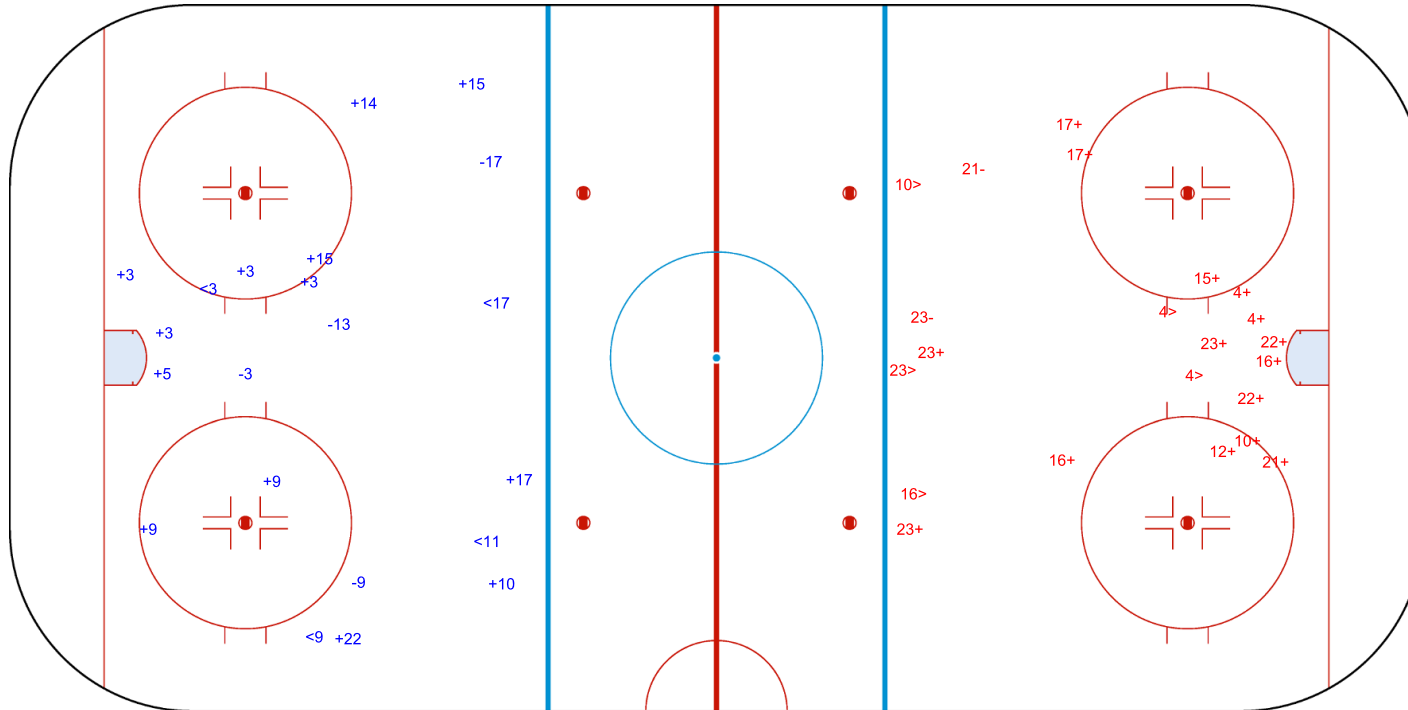

IIHF ICE HOCKEY U18 WOMEN'S WORLD CHAMPIONSHIP DIV I GROUP B

ROUND ROBIN, GAME 7

INTERNATIONAL
ICE HOCKEY
FEDERATION

Shots by CHN

Goals (o): 0

SSG (+): 13

SSP (<): 4

SPG (-): 4

GK 20 of AUT

Period: 3

Shots by AUT

Goals (o): 0

SSG (+): 15

SSP (>): 5

SPG (-): 2

GK 25 of CHN