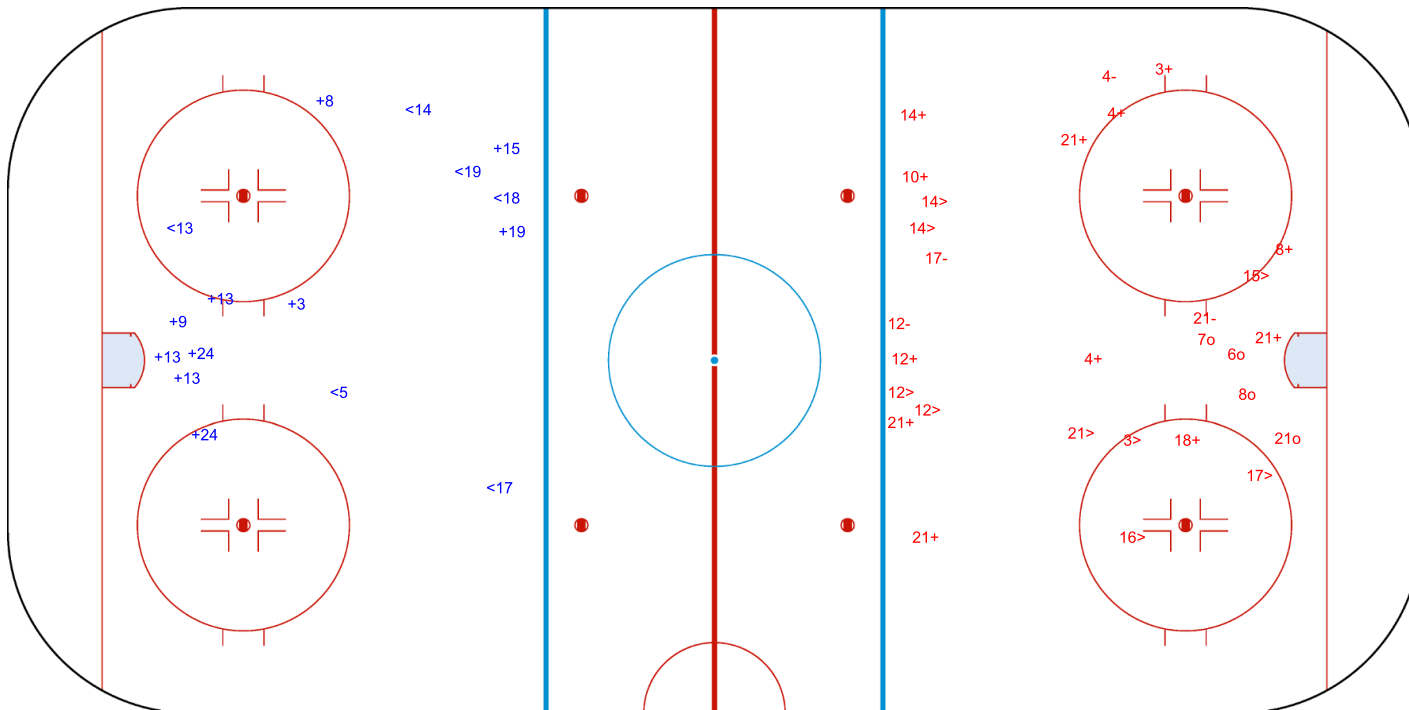

SHOT CHART
AUT - CHN

Shots by CHN
 Goals (o): 0
 SSP (-): 6
 SSG (+): 10
 SPG (-): 0

GK 20 of AUT

Period: 1

Shots by AUT
 Goals (o): 4
 SSP (>): 9
 SSG (+): 12
 SPG (-): 4

GK 25 of CHN

Shots by AUT
 Goals (o): 0 SSG (+): 16
 SSP (<): 10 SPG (-): 6

GK 25 of CHN

Period: 2

Shots by CHN
 Goals (o): 0 SSG (+): 4
 SSP (>): 1 SPG (-): 1

GK 20 of AUT

JANOW ARENA

ICE HOCKEY
U18 WOMEN'S WORLD CHAMPIONSHIP
POLAND
Katowice
Division I - Group B

SUN 5 JAN 2020

START TIME 13:00