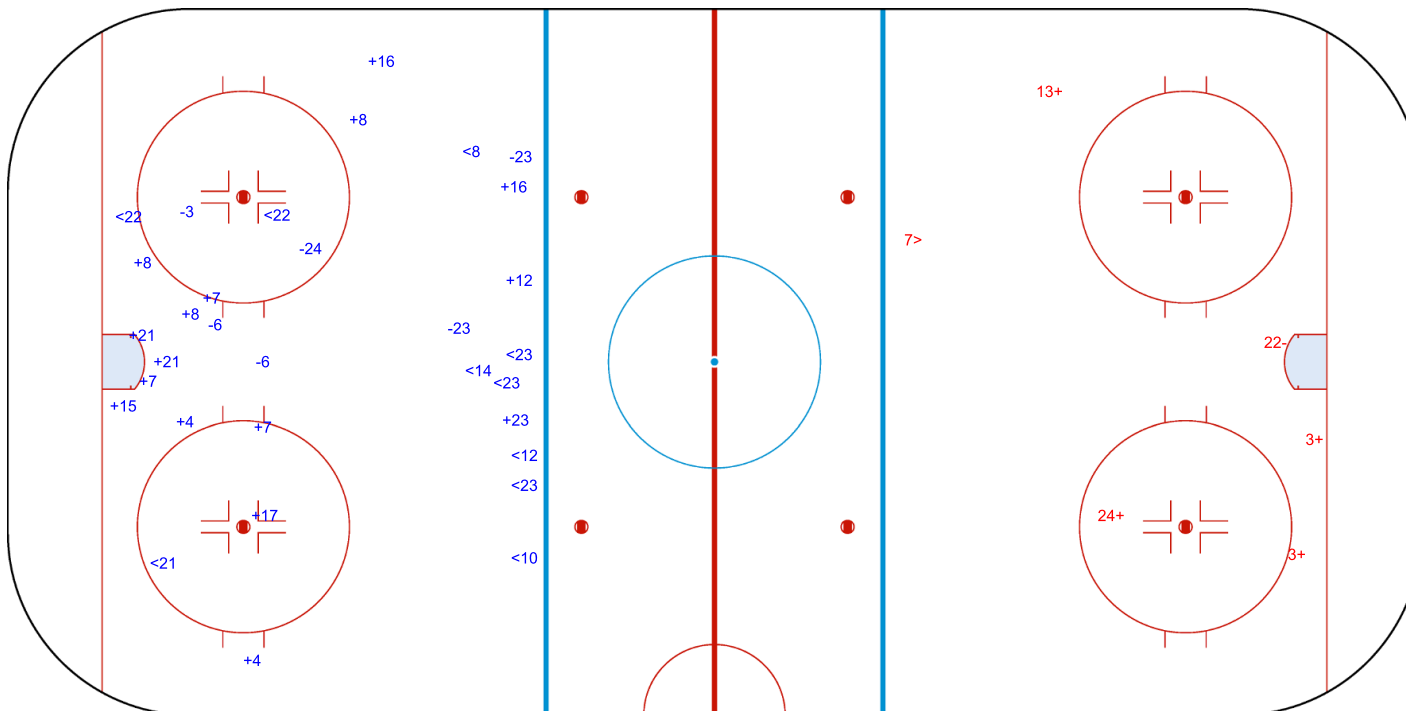

GK 25 of CHN

Period: 2

Shots by CHN
 Goals (o): 0 SSG (+): 4
 SSP (>): 1 SPG (-): 1

GK 20 of AUT

JANOW ARENA

ICE HOCKEY
U18 WOMEN'S WORLD CHAMPIONSHIP
POLAND
Katowice
Division I - Group B

SUN 5 JAN 2020

START TIME 13:00

IIHF ICE HOCKEY U18 WOMEN'S WORLD CHAMPIONSHIP DIV I GROUP B

ROUND ROBIN, GAME 7

INTERNATIONAL
ICE HOCKEY
FEDERATION

Shots by CHN

Goals (o): 0

SSG (+): 13

SSP (<): 4

SPG (-): 4