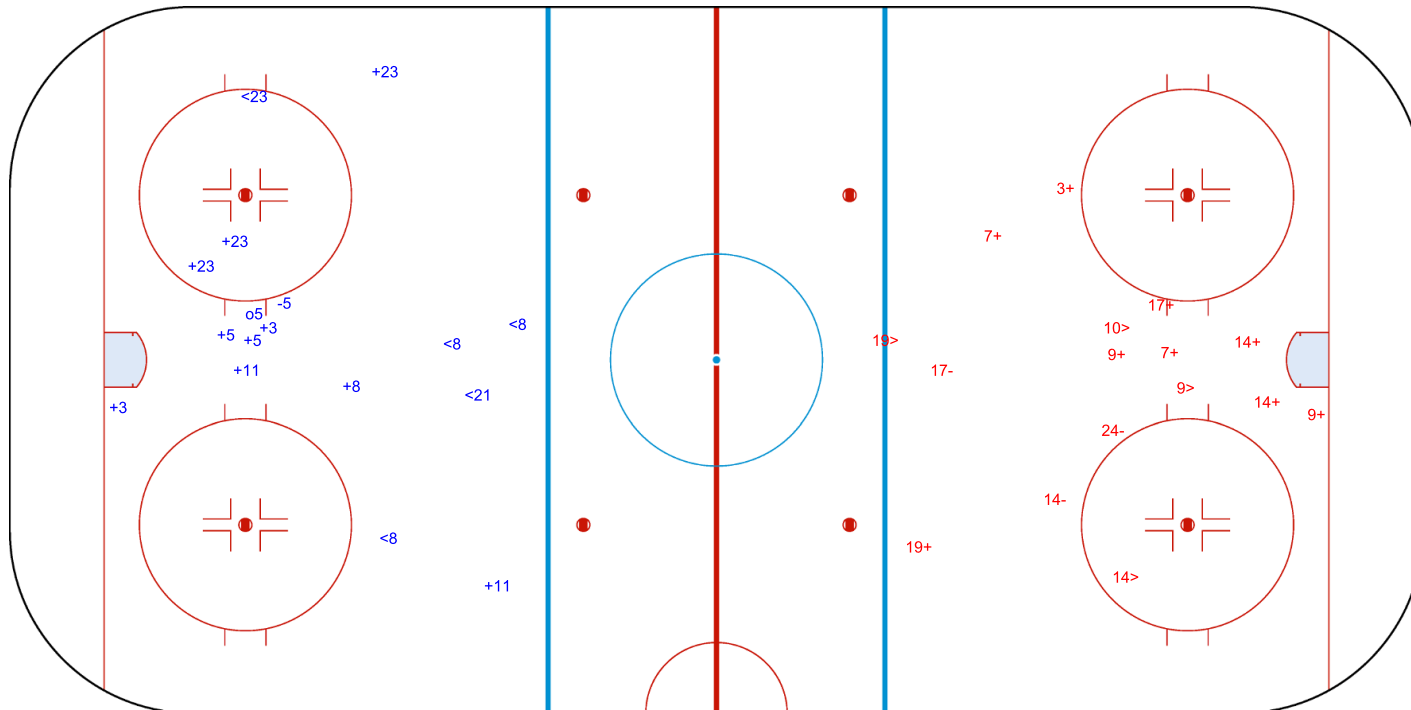

JANOW ARENA

THU 2 JAN 2020

START TIME 13:00

IIHF ICE HOCKEY U18 WOMEN'S WORLD CHAMPIONSHIP DIV I GROUP B

ROUND ROBIN, GAME 1

INTERNATIONAL
ICE HOCKEY
FEDERATION

Shots by GBR

Goals (o): 1 SSG (+): 10

SSP (<): 5 SPG (-): 1

GK 25 of CHN

Period: 2

Shots by CHN

Goals (o): 0 SSG (+): 9

SSP (>): 4 SPG (-): 3

GK 25 of GBR

2020

ICE HOCKEY
U18 WOMEN'S WORLD
CHAMPIONSHIP
POLAND
Katowice
Division I - Group B

JANOW ARENA

THU 2 JAN 2020

START TIME 13:00

IIHF ICE HOCKEY U18 WOMEN'S WORLD CHAMPIONSHIP DIV I GROUP B

ROUND ROBIN, GAME 1

INTERNATIONAL
ICE HOCKEY
FEDERATION