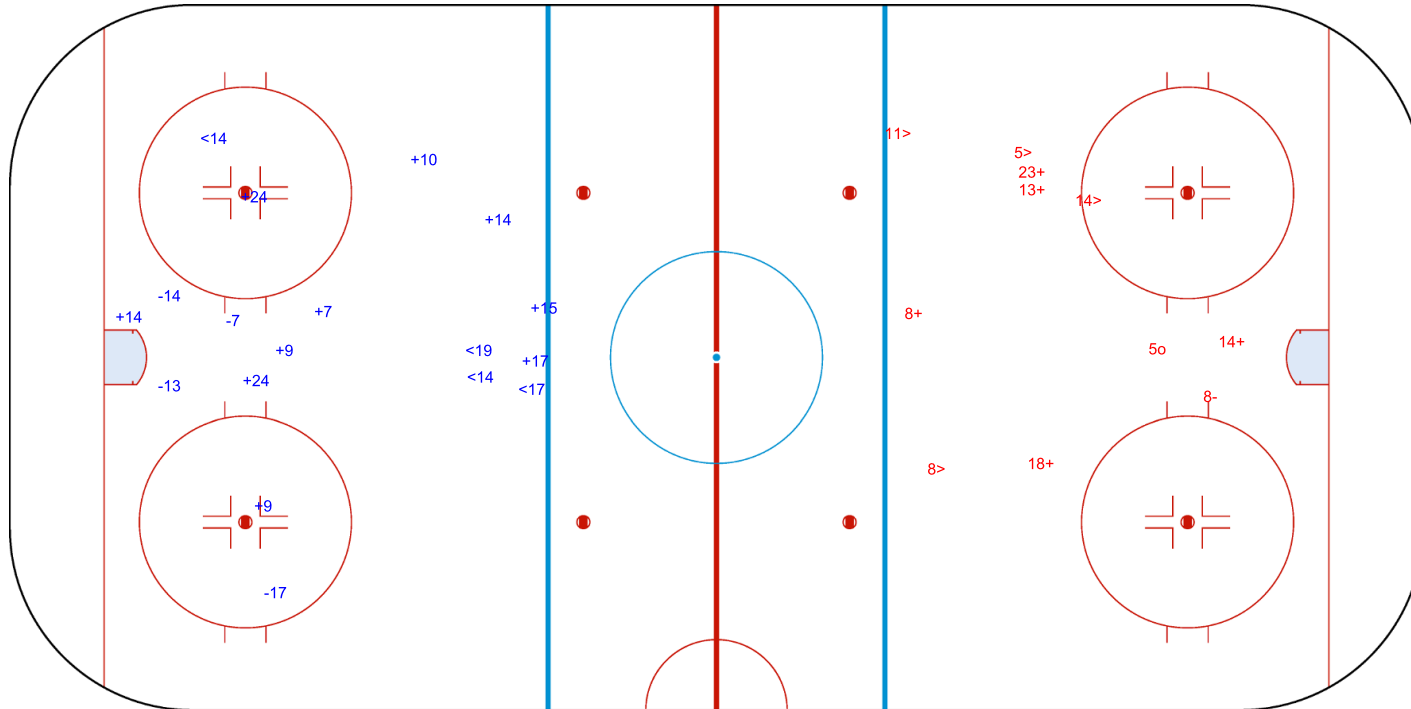

SHOT CHART
 CHN - GBR

Shots by CHN
 Goals (o): 0
 SSP (<): 4
 SSG (+): 10
 SPG (-): 4

GK 25 of GBR

GBR → Period: 1 ← CHN

Shots by GBR
 Goals (o): 1
 SSP (>): 4
 SSG (+): 5
 SPG (-): 1

GK 25 of CHN

2020

ICE HOCKEY
U18 WOMEN'S WORLD
CHAMPIONSHIP
POLAND
Katowice
Division I - Group B

JANOW ARENA

THU 2 JAN 2020

START TIME 13:00

IIHF ICE HOCKEY U18 WOMEN'S WORLD CHAMPIONSHIP DIV I GROUP B

ROUND ROBIN, GAME 1

INTERNATIONAL
ICE HOCKEY
FEDERATION

Shots by GBR

Goals (o): 1 SSG (+): 10