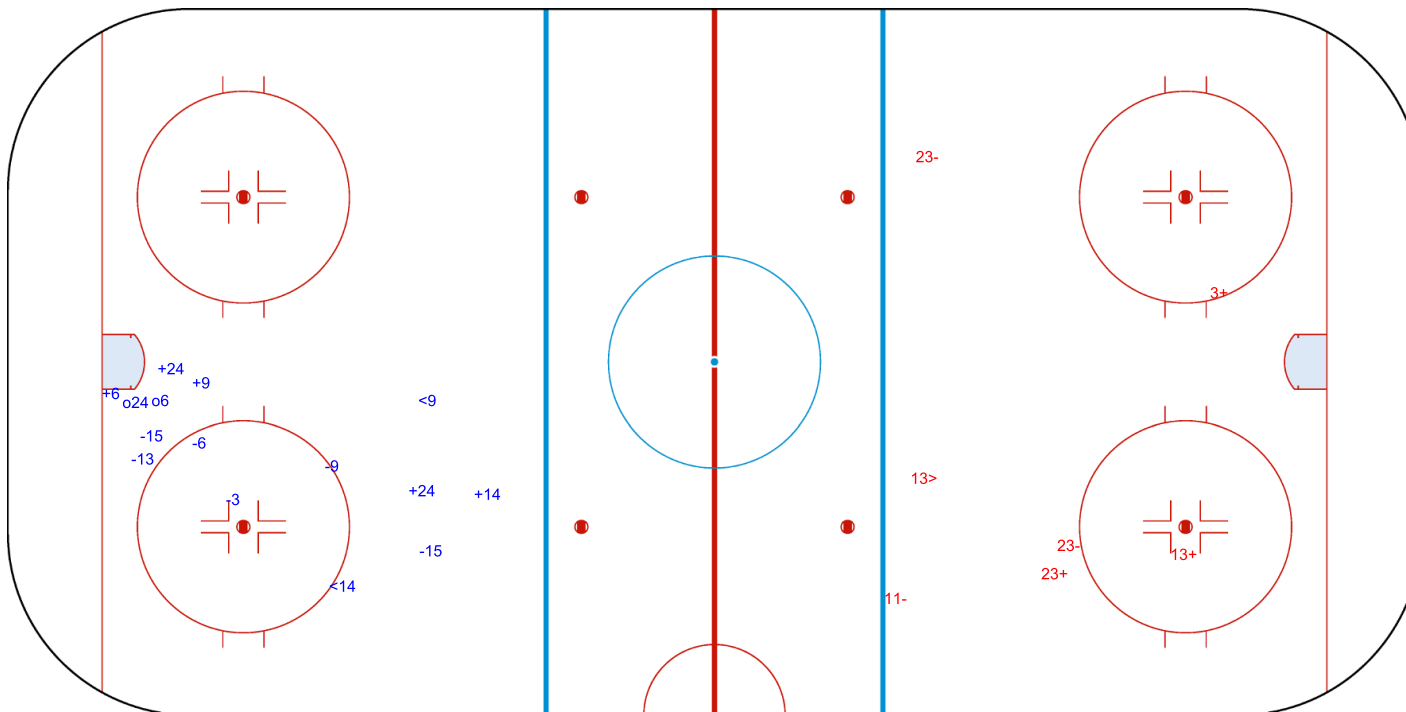

ICE HOCKEY
U18 WOMEN'S WORLD
CHAMPIONSHIP
POLAND
Katowice
Division I - Group B

JANOW ARENA

THU 2 JAN 2020

START TIME 13:00

IIHF ICE HOCKEY U18 WOMEN'S WORLD CHAMPIONSHIP DIV I GROUP B

ROUND ROBIN, GAME 1

INTERNATIONAL
ICE HOCKEY
FEDERATION

Shots by CHN

Goals (o): 2 SSG (+): 5

SSP (<): 2 SPG (-): 6

GK 25 of GBR

Period: 3

Shots by GBR

Goals (o): 0 SSG (+): 3

SSP (>): 1 SPG (-): 3

GK 25 of CHN

JANOW ARENA

ICE HOCKEY
U18 WOMEN'S WORLD
CHAMPIONSHIP
POLAND
Katowice
Division I - Group B

THU 2 JAN 2020
START TIME 13:00

IIHF ICE HOCKEY U18 WOMEN'S WORLD CHAMPIONSHIP DIV I GROUP B

ROUND ROBIN, GAME 1