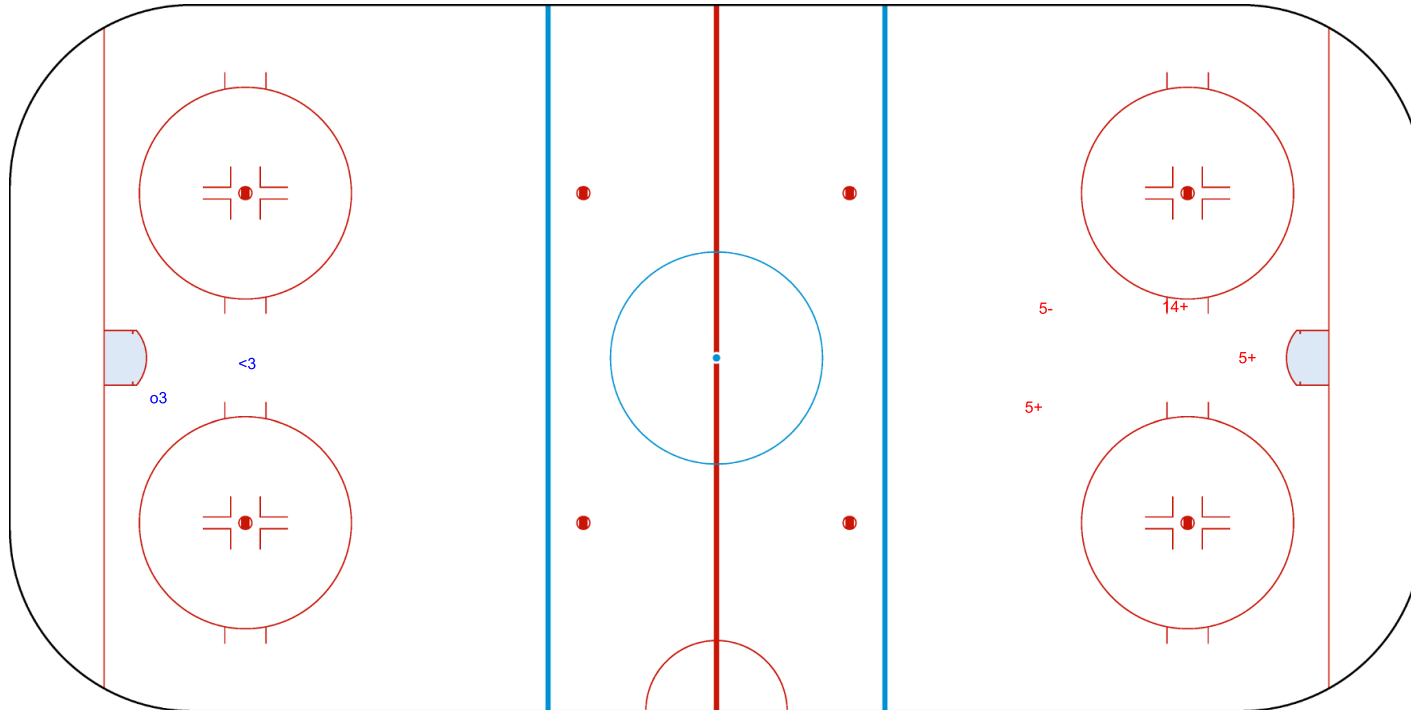

JANOW ARENA

ICE HOCKEY
U18 WOMEN'S WORLD
CHAMPIONSHIP
POLAND
Katowice
Division I - Group B

THU 2 JAN 2020
START TIME 13:00

IIHF ICE HOCKEY U18 WOMEN'S WORLD CHAMPIONSHIP DIV I GROUP B

ROUND ROBIN, GAME 1

INTERNATIONAL
ICE HOCKEY
FEDERATION

Shots by CHN

Goals (o): 1   SSG (+): 0

SSP (<): 1   SPG (-): 0

GK 25 of GBR

Overtime

Shots by GBR

Goals (o): 0   SSG (+): 3

SSP (>): 0   SPG (-): 1

GK 25 of CHN

Legend:	GK Goalkeeper	SPG Shots past goal	SSG Shots saved by goalkeeper	SSP Shots saved by player