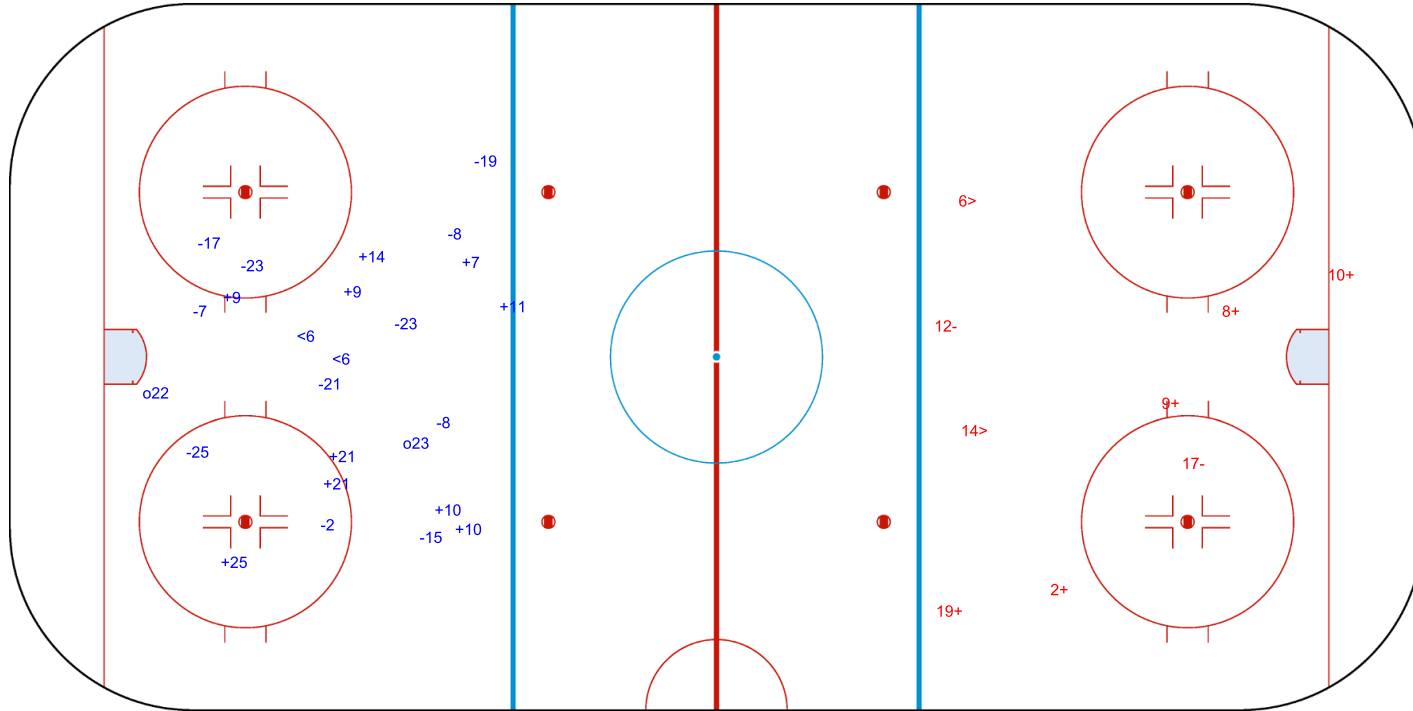

GK 25 of AUT

AUT → 3rd Period ← GER

Shots by AUT

Goals (o): 0    SSG (+): 5  
SSP (>): 2    SPG (-): 2

GK 29 of GER

Legend:	
<b>GK</b>	Goalkeeper
<b>SPG</b>	Shots past goal
<b>SSG</b>	Shots saved by goalkeeper
<b>SSP</b>	Shots saved by player