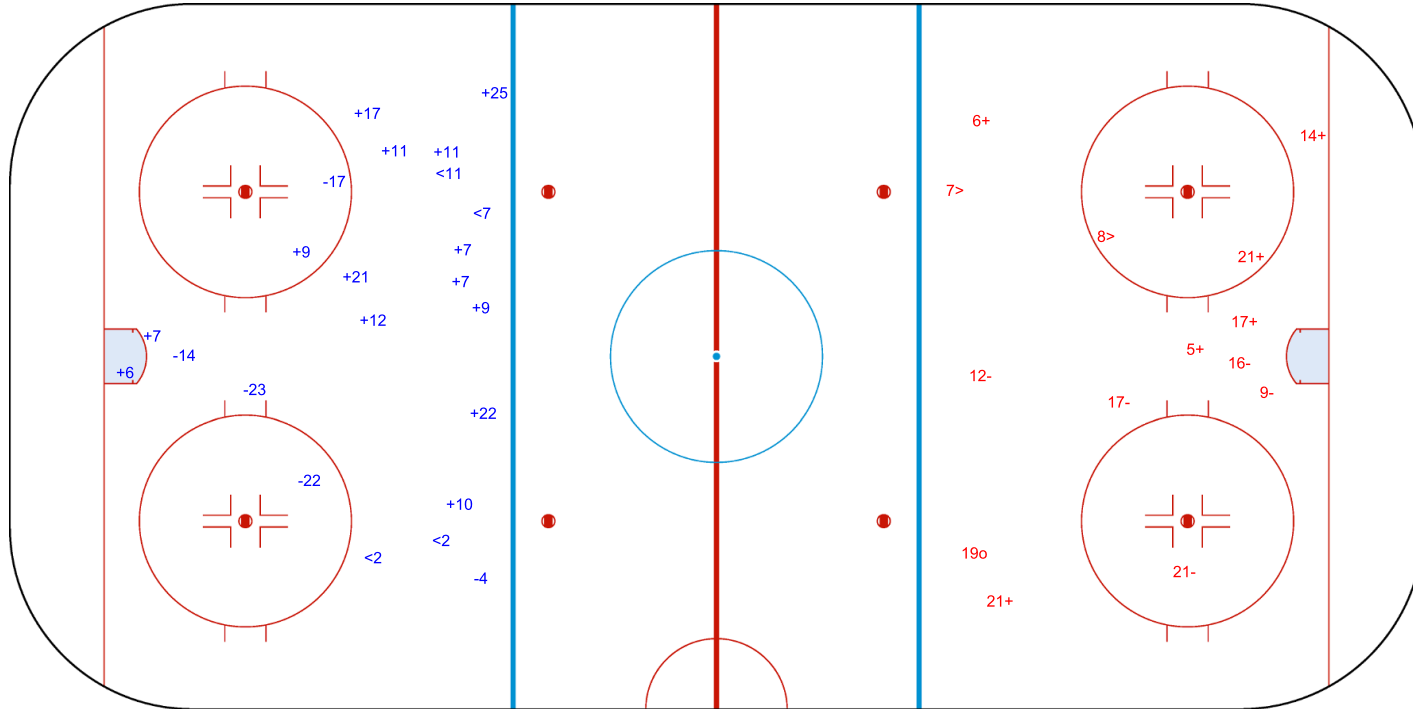

SHOT CHART  
AUT - GER

Shots by GER  
Goals (o): 0  
SSP (<): 4  
SSG (+): 14  
SPG (-): 5

GK 25 of AUT

1st Period

Shots by AUT  
Goals (o): 1  
SSP (>): 2  
SSG (+): 6  
SPG (-): 5

GK 29 of GER

Shots by AUT