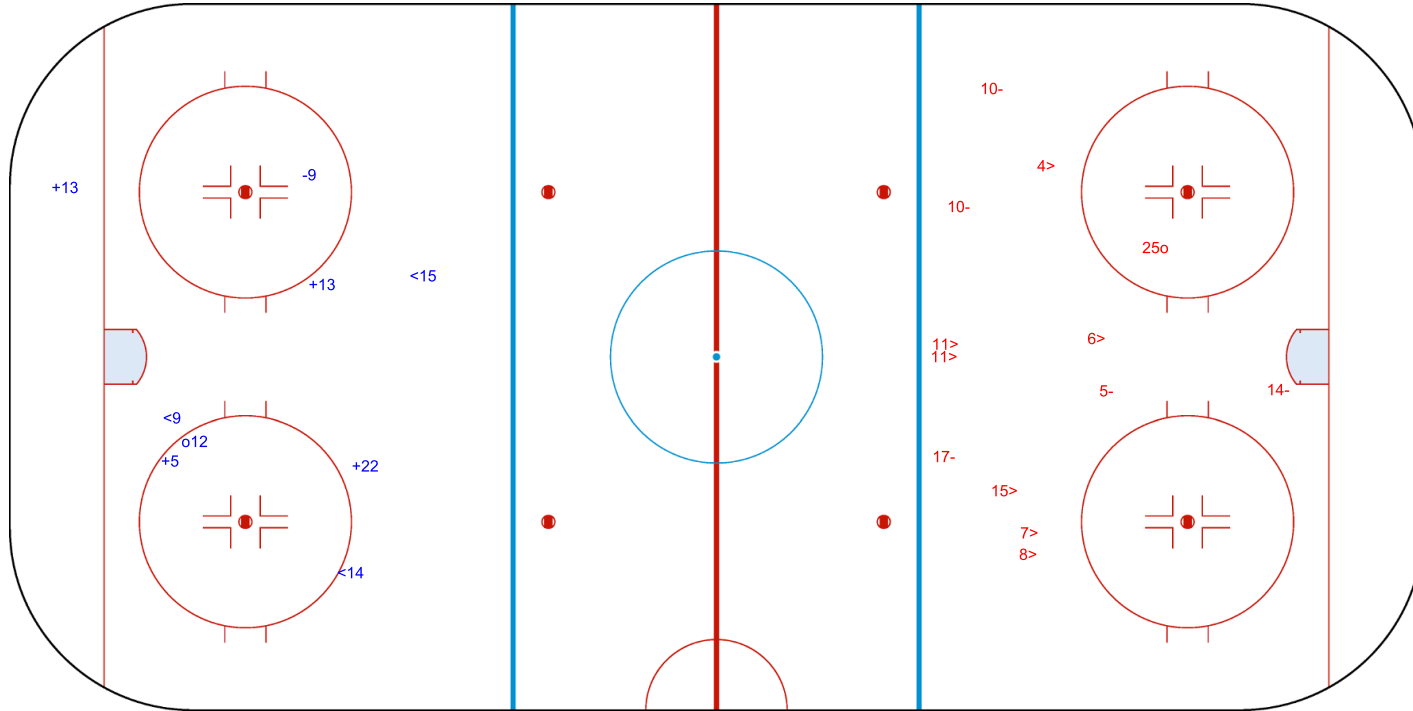

Goals (o): 1    SSG (+): 4  
SSP (<): 3    SPG (-): 1

GK 29 of GER

2nd Period

Shots by GER

Goals (o): 1    SSG (+): 0  
SSP (>): 7    SPG (-): 5

GK 25 of AUT

Shots by GER

Goals (o): 2    SSG (+): 10  
SSP (<): 2    SPG (-): 11