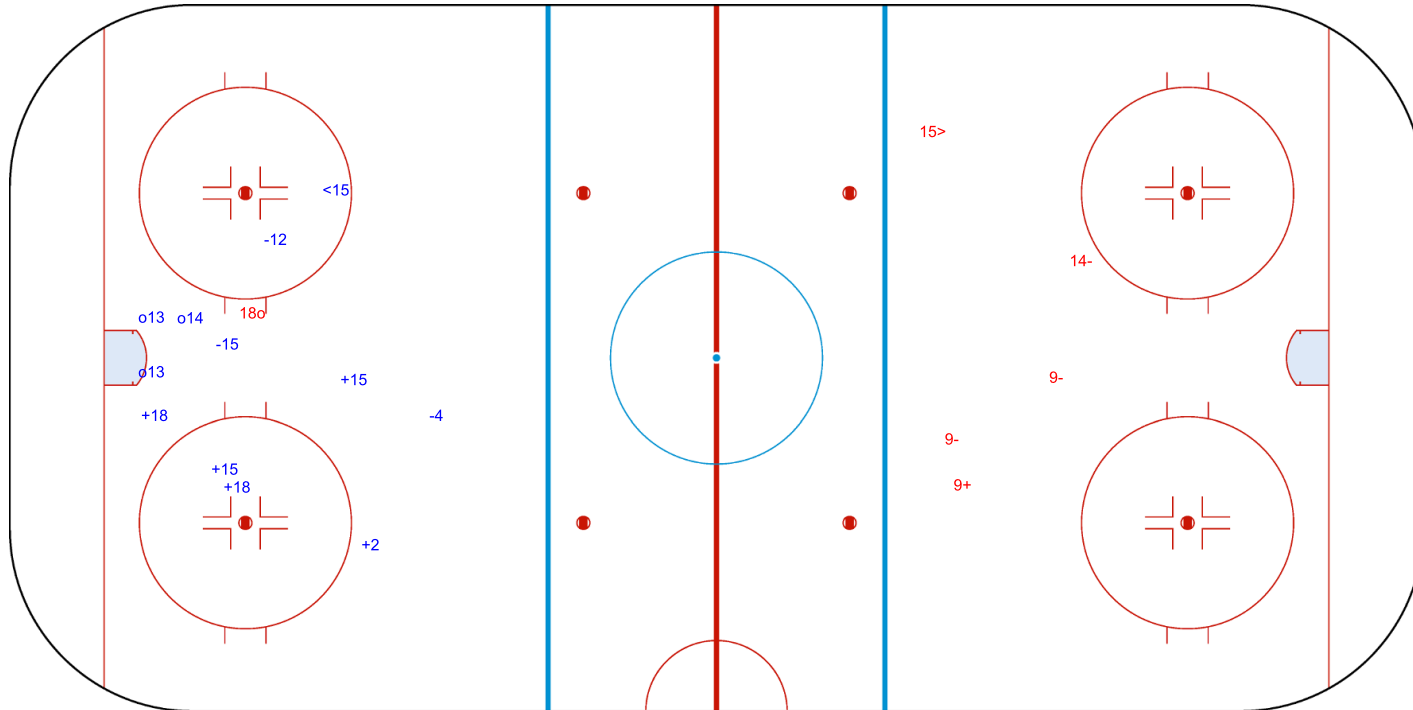

GK 1 of ROU

ROU

Period: 2

LTU

Shots by ROU  
Goals (o): 0    SSG (+): 11  
SSP (>): 0    SPG (-): 2

GK 1 of LTU

Shots by ROU

Goals (o): 3    SSG (+): 5  
SSP (<): 1    SPG (-): 3

GK 1 of LTU

Period: 3

Shots by LTU

Goals (o): 1    SSG (+): 1  
SSP (>): 1    SPG (-): 3

GK 1 of ROU

<b>Legend:</b>	<b>GK</b> Goalkeeper	<b>SPG</b> Shots past goal	<b>SSG</b> Shots saved by goalkeeper	<b>SSP</b> Shots saved by player
----------------	----------------------	----------------------------	--------------------------------------	----------------------------------