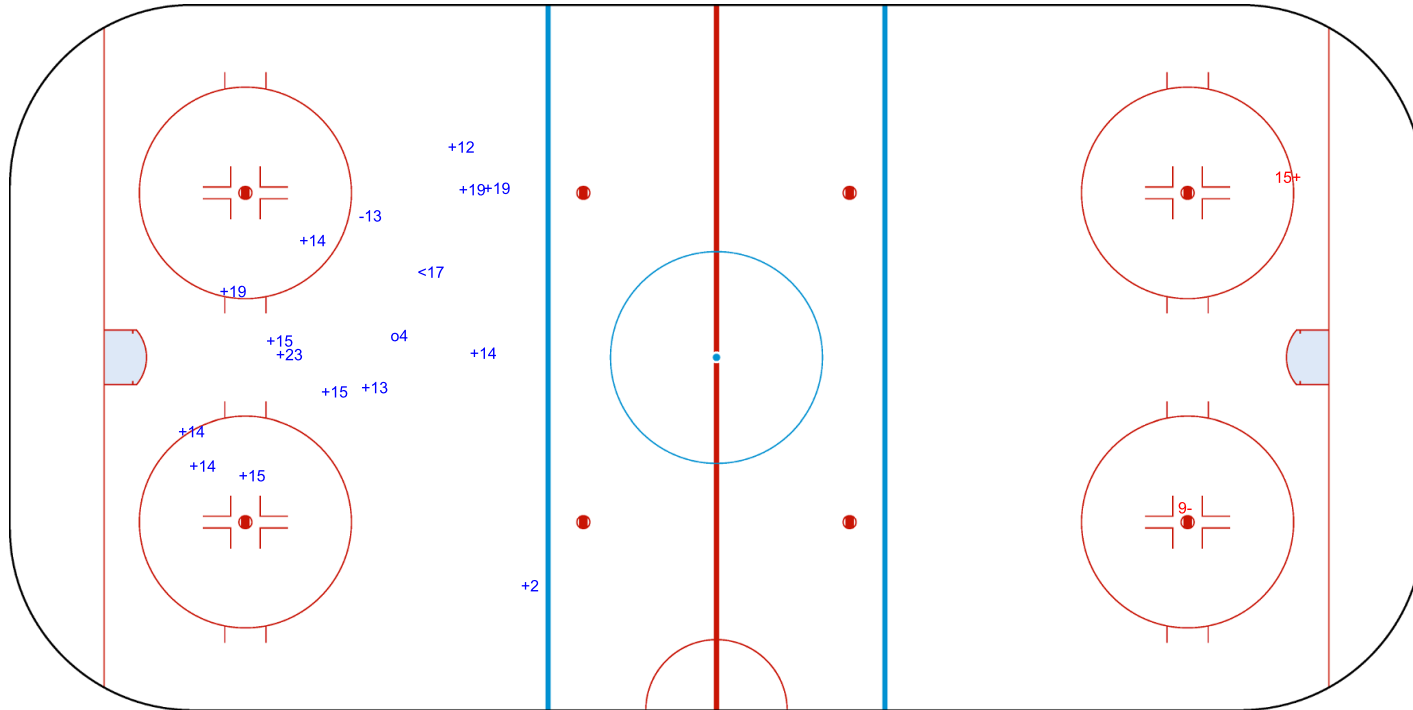

SHOT CHART  
LTU - ROU

Shots by ROU  
Goals (o): 1  
SSP (<): 1  
SSG (+): 14  
SPG (-): 1

GK 1 of LTU

LTU → Period: 1 ← ROU

Shots by LTU  
Goals (o): 0  
SSP (>): 0  
SSG (+): 1  
SPG (-): 1

GK 1 of ROU

Shots by LTU  
Goals (o): 1    SSG (+): 6  
SSP (<): 2    SPG (-): 1

GK 1 of ROU

ROU

Period: 2

LTU

Shots by ROU  
Goals (o): 0    SSG (+): 11  
SSP (>): 0    SPG (-): 2

GK 1 of LTU

Shots by ROU

Goals (o): 3    SSG (+): 5  
SSP (<): 1    SPG (-): 3