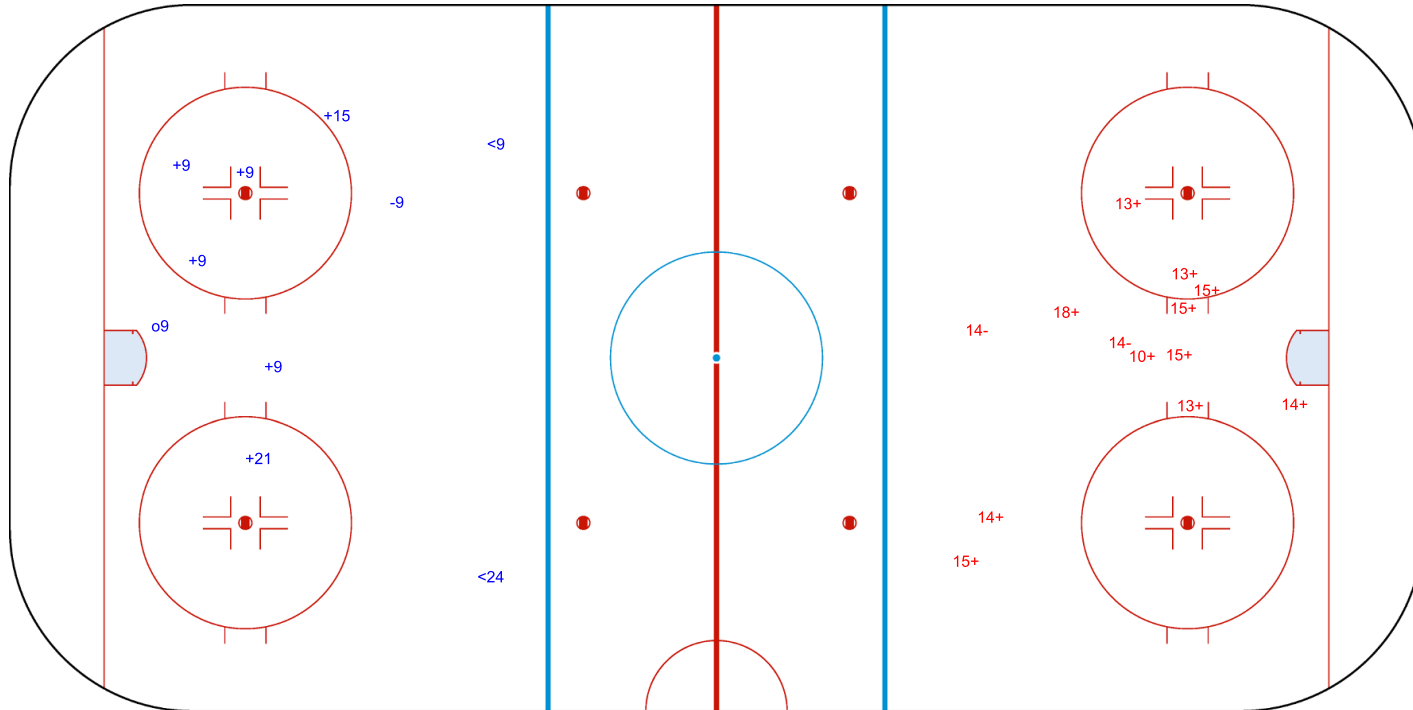

SHOT CHART  
LTU - ROU

Shots by ROU  
Goals (o): 1  
SSP (<): 1  
SSG (+): 14  
SPG (-): 1

GK 1 of LTU

LTU → Period: 1 ← ROU

Shots by LTU  
Goals (o): 0  
SSP (>): 0  
SSG (+): 1  
SPG (-): 1

GK 1 of ROU

Shots by LTU  
Goals (o): 1    SSG (+): 6  
SSP (<): 2    SPG (-): 1

GK 1 of ROU

ROU

Period: 2

LTU

Shots by ROU  
Goals (o): 0    SSG (+): 11  
SSP (>): 0    SPG (-): 2

GK 1 of LTU

Shots by ROU

Goals (o): 3    SSG (+): 5  
SSP (<): 1    SPG (-): 3

GK 1 of LTU

Period: 3

Shots by LTU

Goals (o): 1    SSG (+): 1  
SSP (>): 1    SPG (-): 3

GK 1 of ROU

<b>Legend:</b>	<b>GK</b> Goalkeeper	<b>SPG</b> Shots past goal	<b>SSG</b> Shots saved by goalkeeper	<b>SSP</b> Shots saved by player
----------------	----------------------	----------------------------	--------------------------------------	----------------------------------