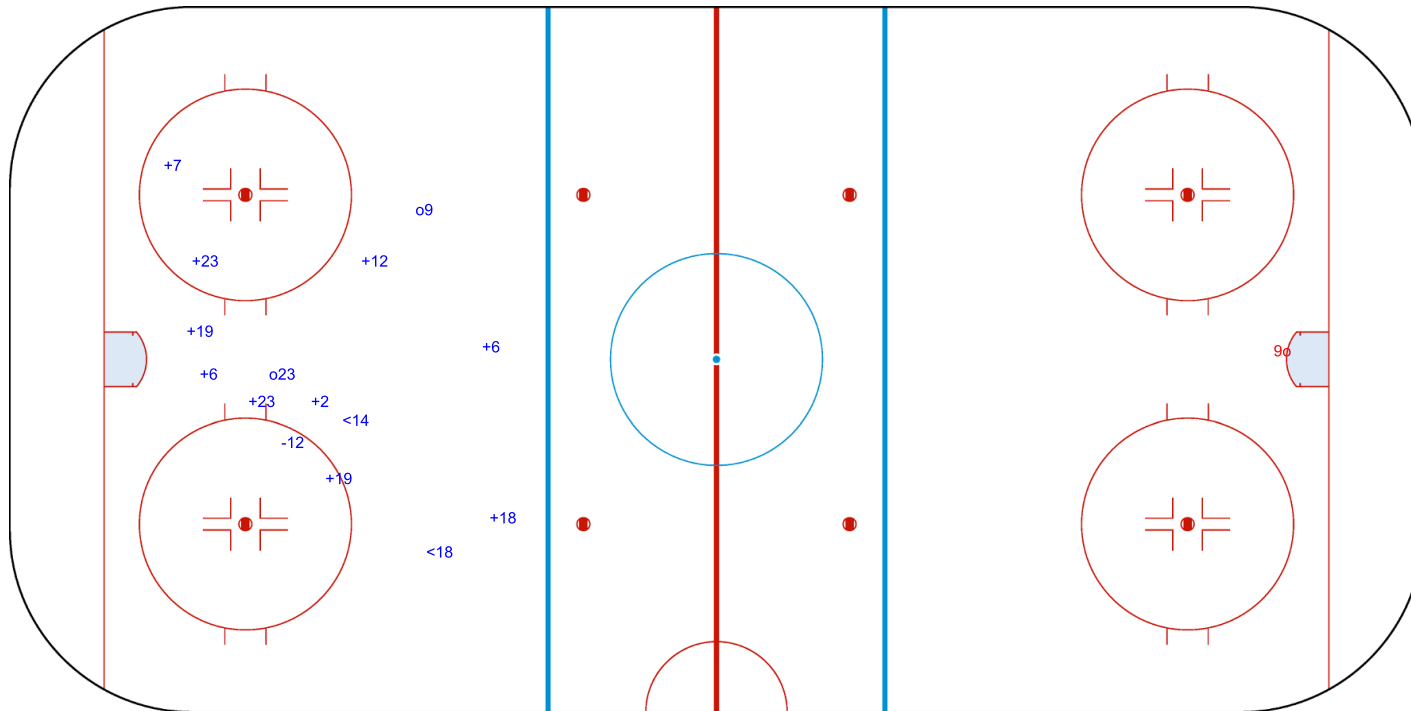

SHOT CHART
BEL - LTU

Shots by BEL
Goals (o): 2 SSG (+): 10
SSP (-): 2 SPG (-): 1

GK 1 of LTU

Period: 1

Shots by LTU
Goals (o): 1 SSG (+): 0
SSP (>): 0 SPG (-): 0

GK 1 of BEL

Shots by LTU

Goals (o): 1 SSG (+): 3

SSP (<): 0 SPG (-): 0

o9

GK 1 of BEL

Period: 2

Shots by BEL

Goals (o): 0 SSG (+): 17

SSP (>): 0 SPG (-): 1

GK 1 of LTU