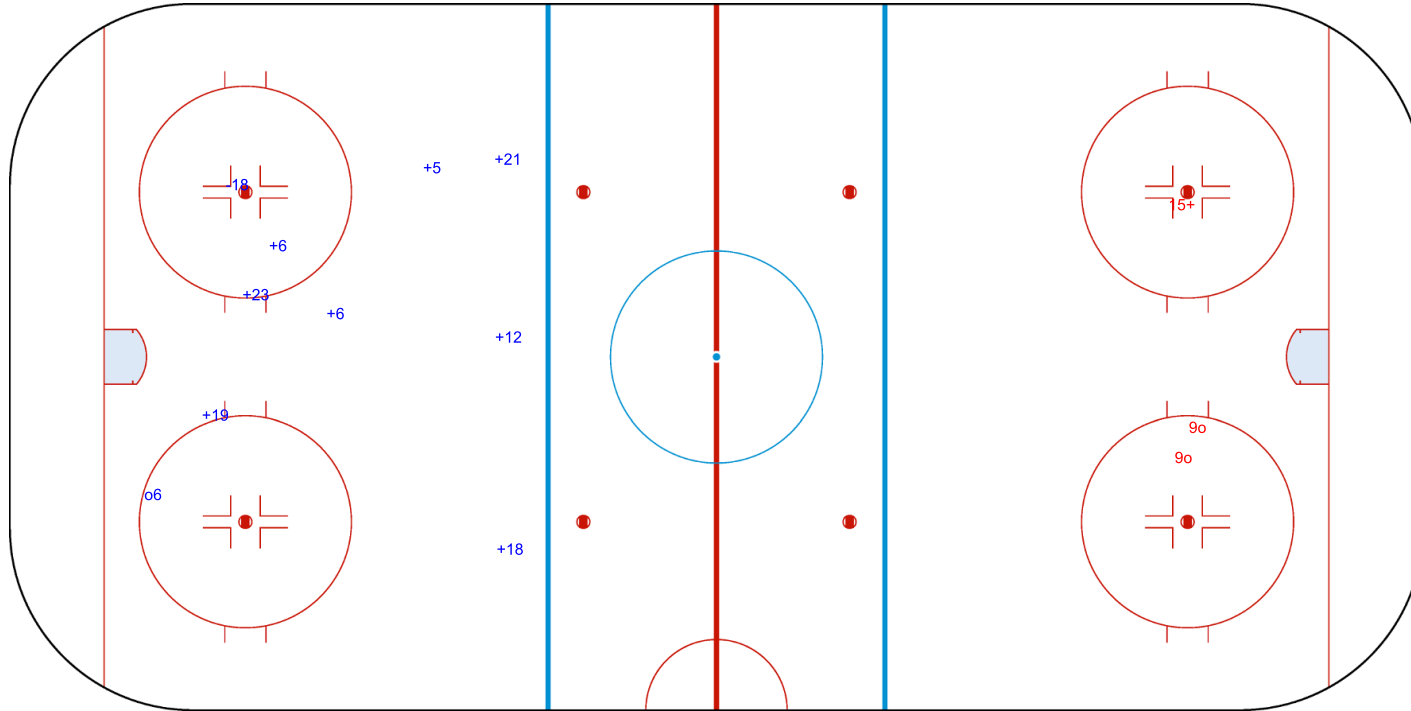

Shots by BEL

Goals (o): 1

SSG (+): 8

SSP (-): 0

SPG (-): 1

GK 1 of LTU

Period: 3

Shots by LTU

Goals (o): 2

SSG (+): 1

SSP (>): 0

SPG (-): 0

GK 1 of BEL

Legend:	GK Goalkeeper	SPG Shots past goal	SSG Shots saved by goalkeeper	SSP Shots saved by player
----------------	----------------------	----------------------------	--------------------------------------	----------------------------------