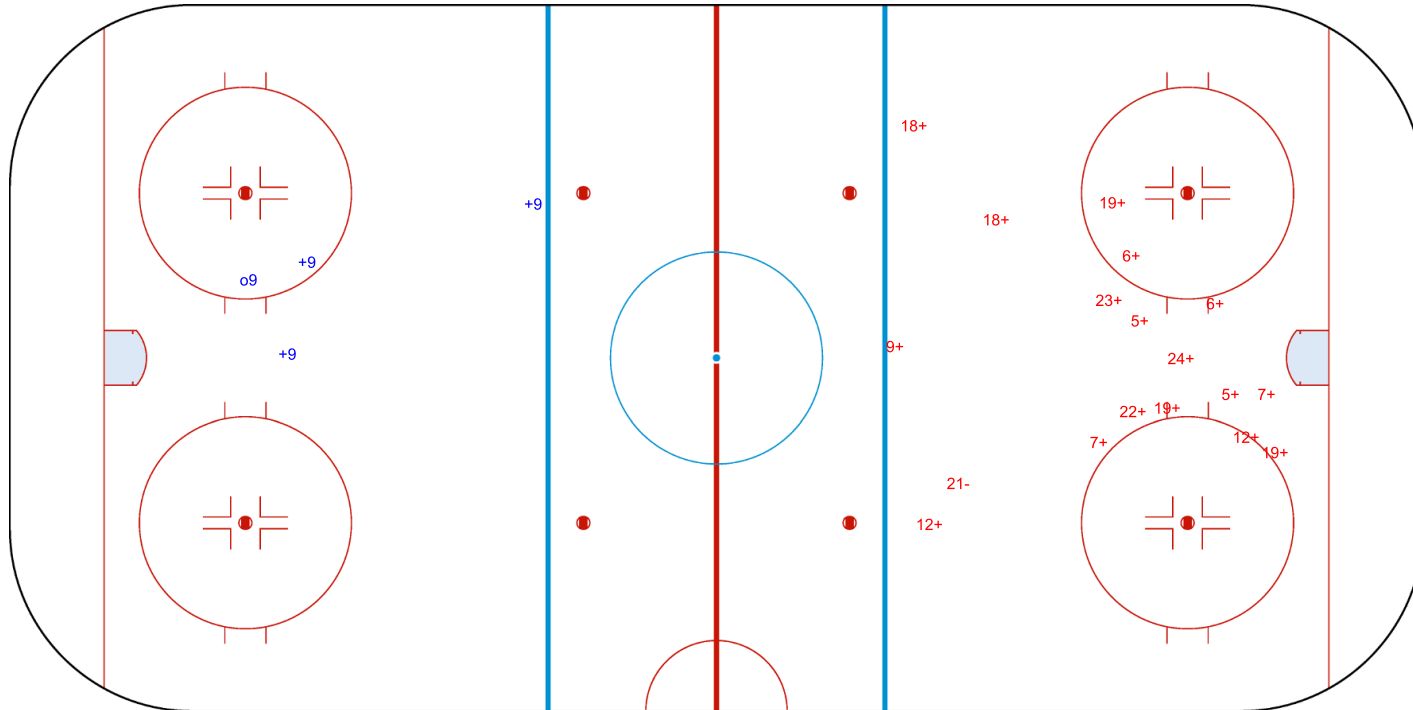

SHOT CHART
BEL - LTU

Shots by BEL
Goals (o): 2 SSG (+): 10
SSP (-): 2 SPG (-): 1

GK 1 of LTU

Period: 1

Shots by LTU
Goals (o): 1 SSG (+): 0
SSP (>): 0 SPG (-): 0

GK 1 of BEL

Shots by LTU

Goals (o): 1 SSG (+): 3

SSP (<): 0 SPG (-): 0

o9

GK 1 of BEL

Period: 2

Shots by BEL

Goals (o): 0 SSG (+): 17

SSP (>): 0 SPG (-): 1

GK 1 of LTU

Shots by BEL

Goals (o): 1

SSG (+): 8

SSP (-): 0

SPG (-): 1

GK 1 of LTU

Period: 3

Shots by LTU