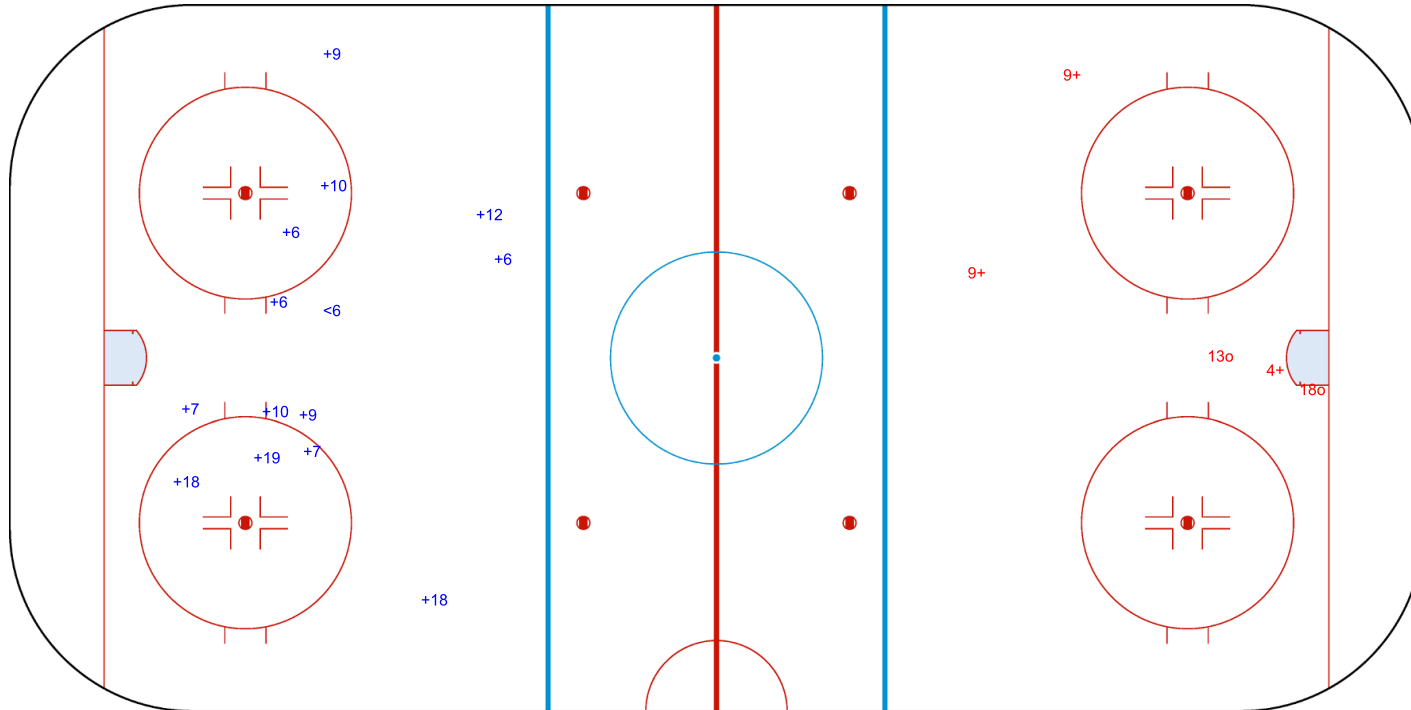

WINTER SPORTS PALACE

THU 5 DEC 2019  
START TIME 16:30

IIHF ICE HOCKEY WOMEN'S WORLD CHAMPIONSHIP DIV III

ROUND ROBIN, GAME 5

INTERNATIONAL  
ICE HOCKEY  
FEDERATION

Shots by BEL  
Goals (o): 0  
SSP (-): 1  
SSG (+): 13  
SPG (-): 0

GK 1 of RSA

Period: 3

Shots by RSA  
Goals (o): 2  
SSP (>): 0  
SSG (+): 3  
SPG (-): 0

GK 1 of BEL

Legend:	
<b>GK</b>	Goalkeeper
<b>SPG</b>	Shots past goal
<b>SSG</b>	Shots saved by goalkeeper
<b>SSP</b>	Shots saved by player