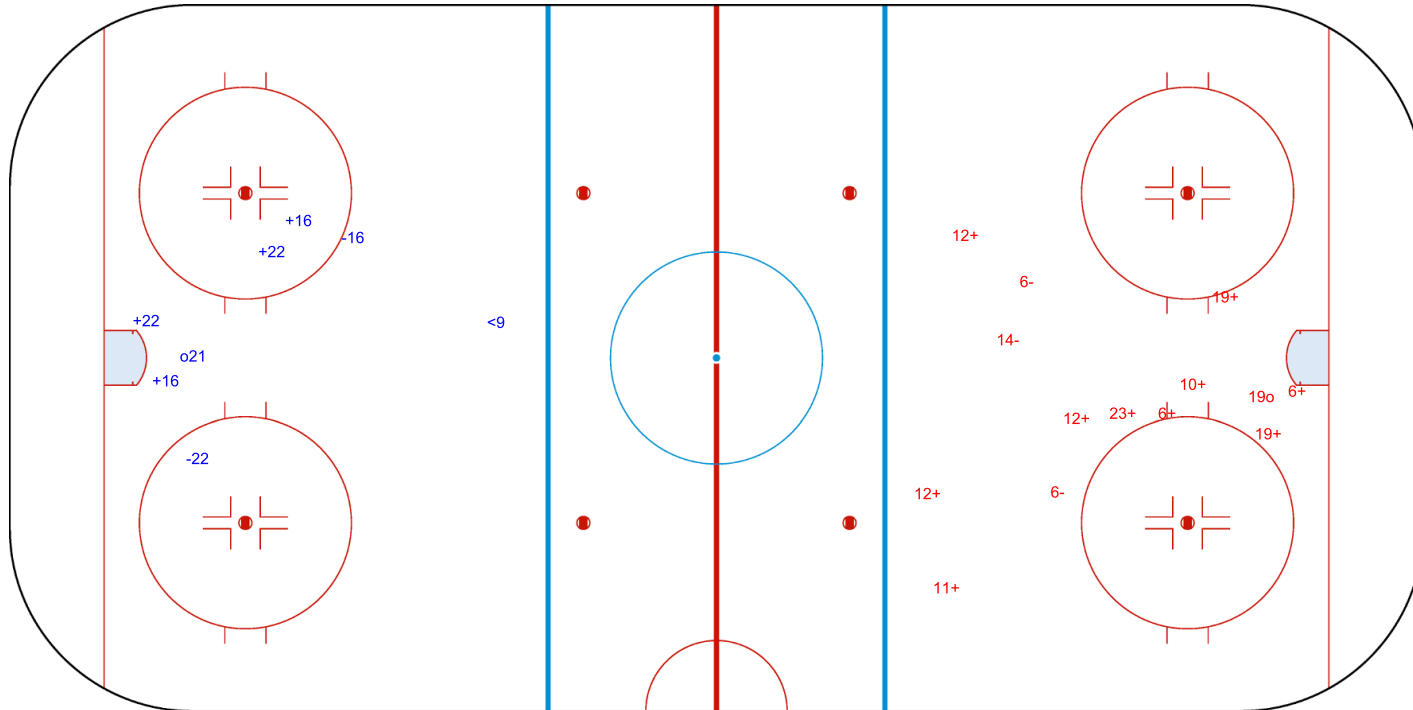

Shots by RSA

Goals (o): 1    SSG (+): 4  
SSP (<): 1    SPG (-): 2

GK 1 of BEL

Period: 2

Shots by BEL

Goals (o): 1    SSG (+): 10  
SSP (>): 0    SPG (-): 3

GK 1 of RSA

ICE HOCKEY  
WOMEN'S WORLD  
CHAMPIONSHIP  
BULGARIA  
Sofia  
Division III

WINTER SPORTS PALACE

THU 5 DEC 2019  
START TIME 16:30

IIHF ICE HOCKEY WOMEN'S WORLD CHAMPIONSHIP DIV III

ROUND ROBIN, GAME 5

INTERNATIONAL  
ICE HOCKEY  
FEDERATION

Shots by BEL  
Goals (o): 0  
SSP (-): 1  
SSG (+): 13  
SPG (-): 0