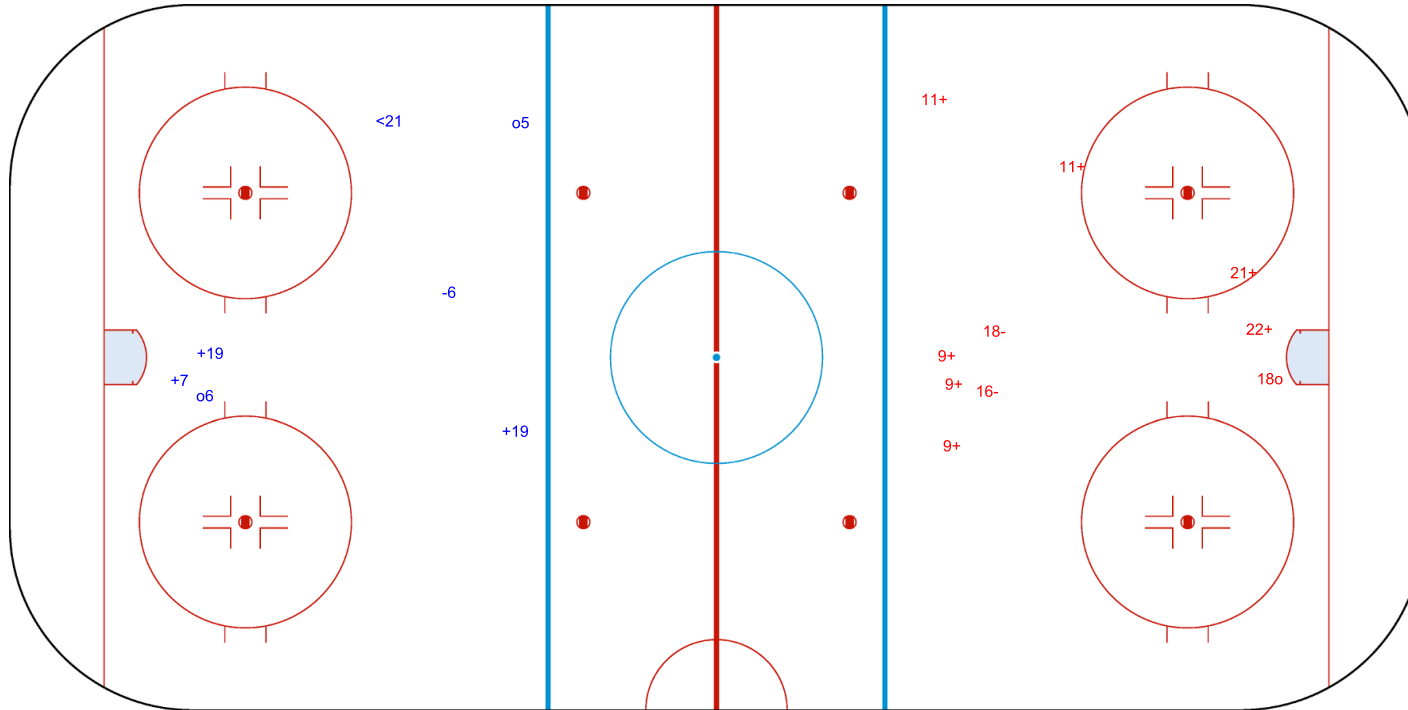

### SHOT CHART

### BEL - RSA

Shots by BEL

Goals (o): 2      SSG (+): 3  
SSP (-): 1      SPG (-): 1

GK 1 of RSA

Period: 1

Shots by RSA

Goals (o): 1      SSG (+): 7  
SSP (>): 0      SPG (-): 2

GK 1 of BEL

Shots by RSA

Goals (o): 1    SSG (+): 4  
SSP (<): 1    SPG (-): 2

GK 1 of BEL

Period: 2

Shots by BEL

Goals (o): 1    SSG (+): 10  
SSP (>): 0    SPG (-): 3

GK 1 of RSA

ICE HOCKEY  
WOMEN'S WORLD  
CHAMPIONSHIP  
BULGARIA  
Sofia  
Division III