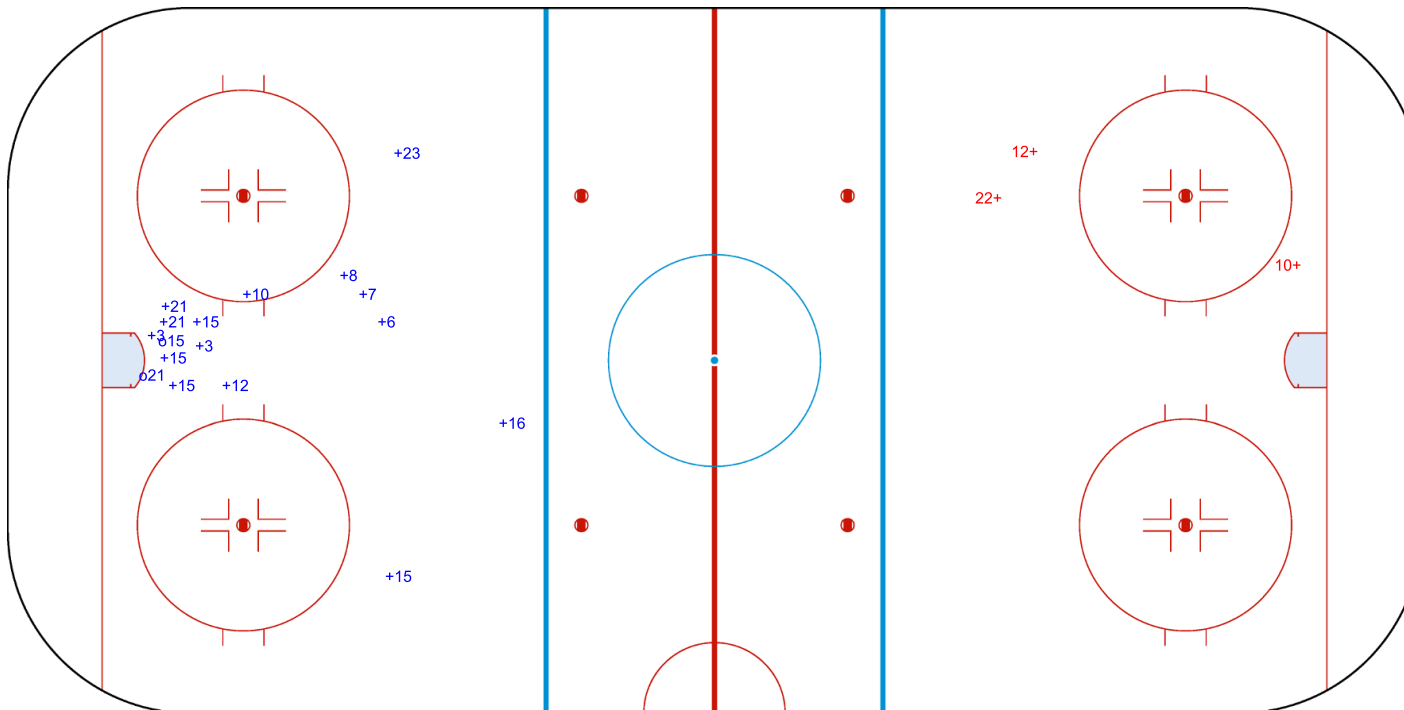

SHOT CHART

NZL - CRO

Period: 1

Shots by NZL  
Goals (o): 2    SSG (+): 15  
SSP (-): 0    SPG (-): 0

Shots by CRO  
Goals (o): 0    SSG (+): 3  
SSP (>): 0    SPG (-): 0

GK 1 of CRO

GK 20 of NZL

Shots by CRO

Goals (o): 0    SSG (+): 1  
SSP (<): 0    SPG (-): 0

GK 20 of NZL

Period: 2

Shots by NZL

Goals (o): 5    SSG (+): 8  
SSP (>): 0    SPG (-): 0

GK 1 of CRO

Shots by NZL

Goals (o): 4    SSG (+): 7  
SSP (<): 0    SPG (-): 0