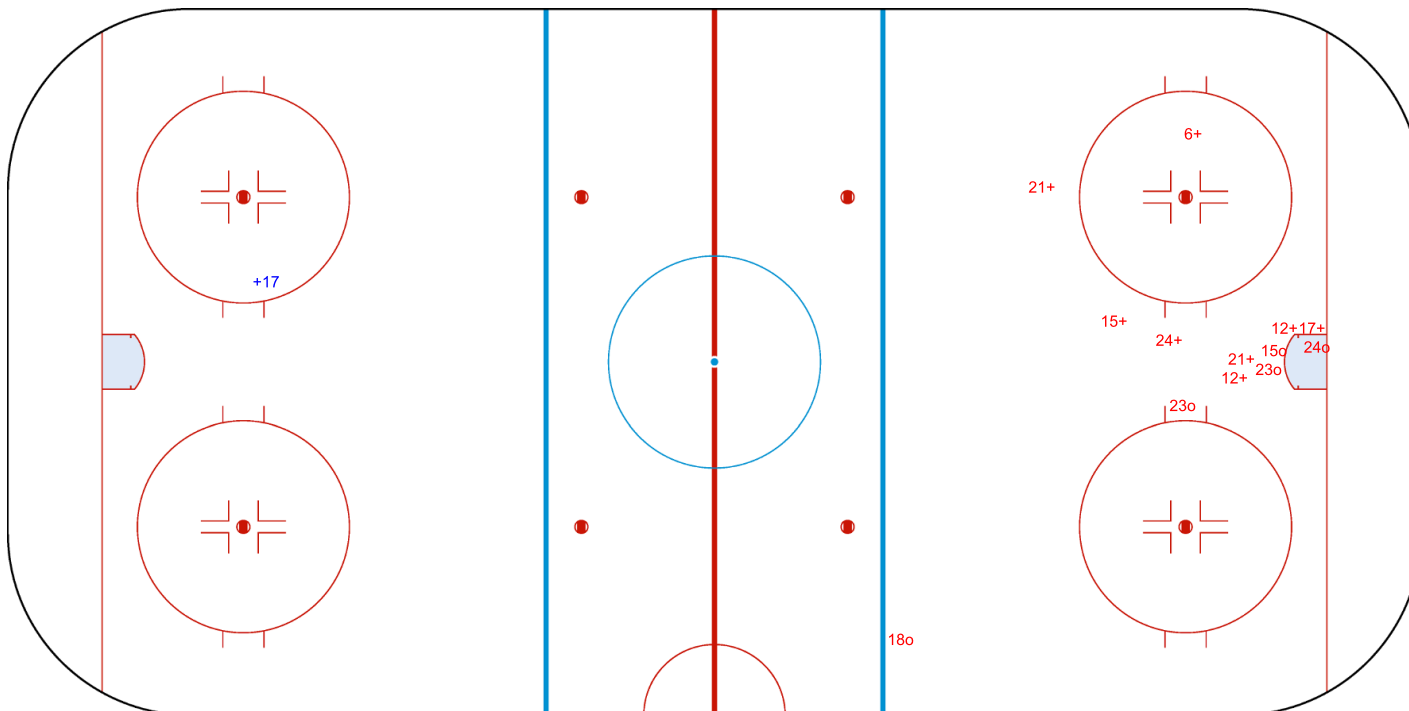

Goals (o): 0    SSG (+): 1  
SSP (<): 0    SPG (-): 0

GK 20 of NZL

Period: 2

Shots by NZL

Goals (o): 5    SSG (+): 8  
SSP (>): 0    SPG (-): 0

GK 1 of CRO

Shots by NZL

Goals (o): 4    SSG (+): 7  
SSP (<): 0    SPG (-): 0

GK 1 of CRO

GK 25 of CRO

CRO

Period: 3

NZL

Shots by CRO

Goals (o): 1    SSG (+): 5  
SSP (>): 0    SPG (-): 0

GK 20 of NZL