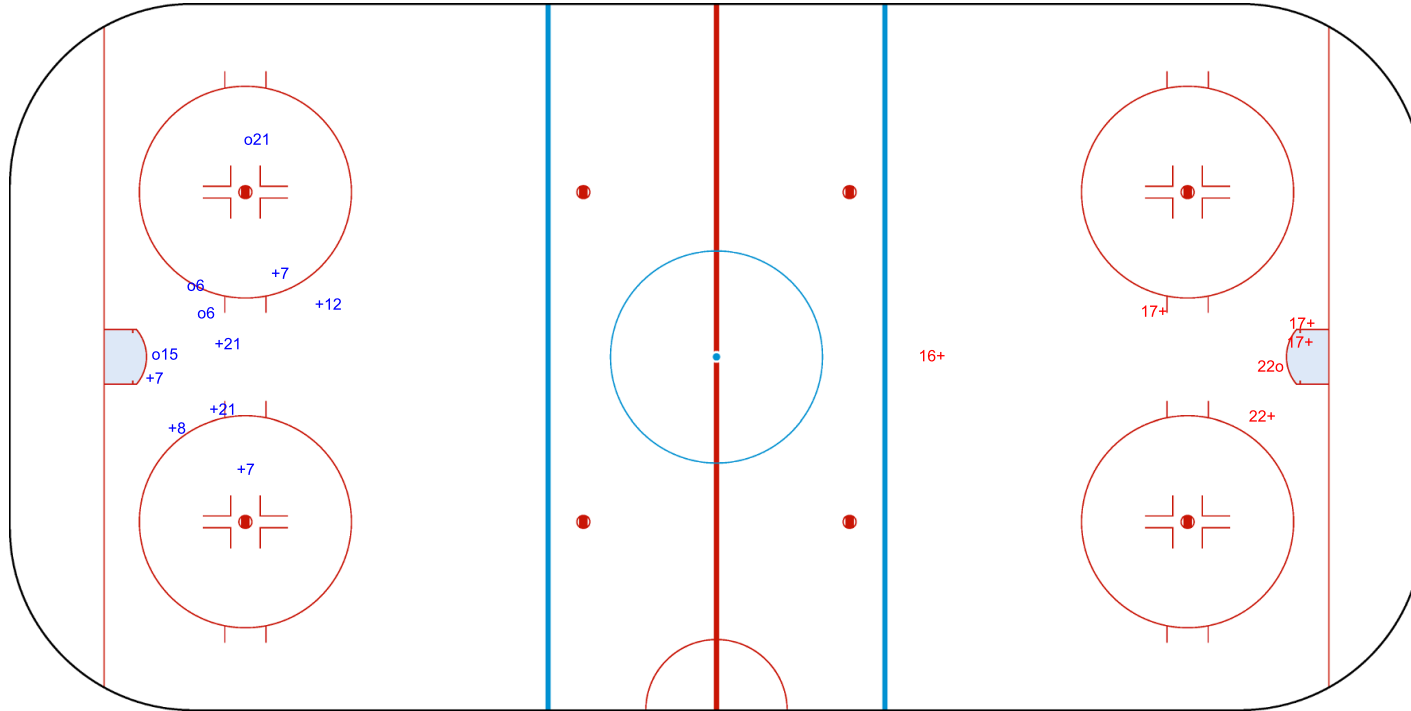

GK 1 of CRO

GK 25 of CRO

CRO

Period: 3

NZL

Shots by CRO

Goals (o): 1    SSG (+): 5  
SSP (>): 0    SPG (-): 0

GK 20 of NZL