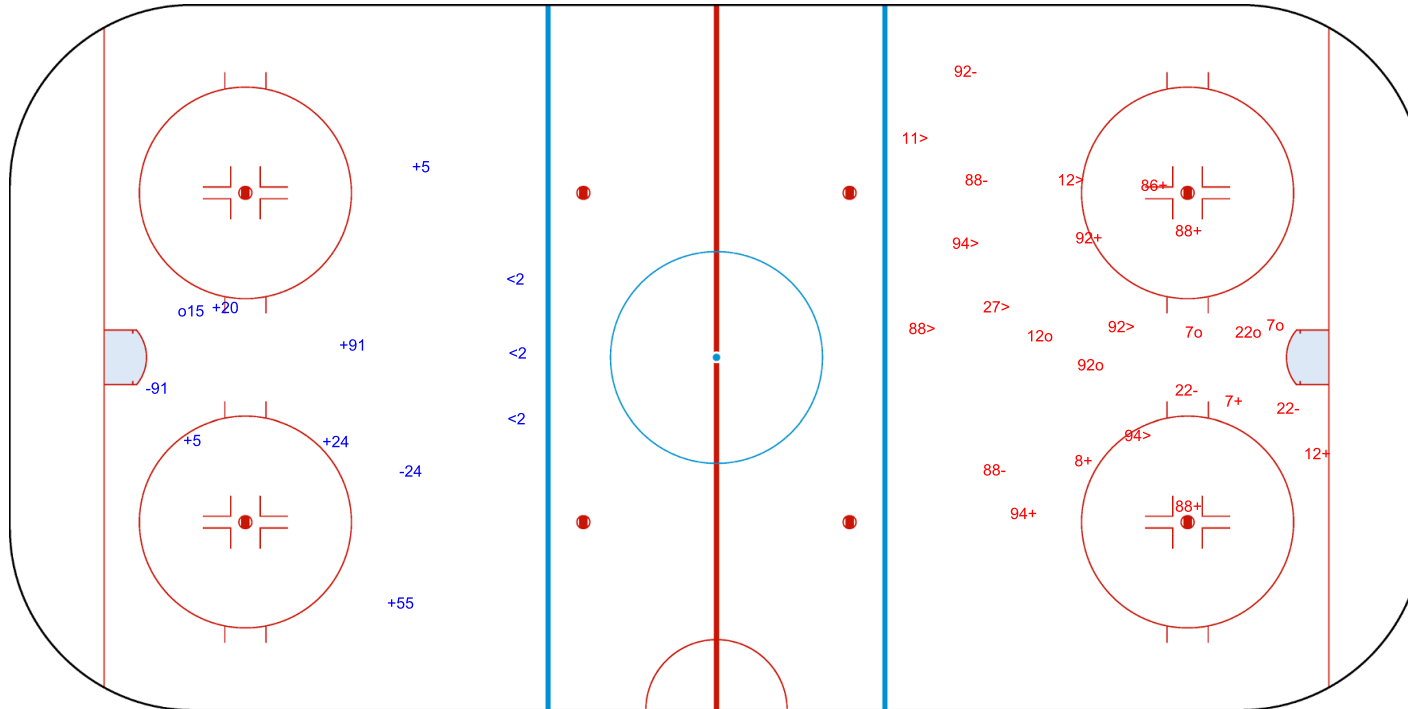

SHOT CHART
SIS - RIT

Shots by SIS
Goals (o): 1
SSP (<): 3
SSG (+): 6
SPG (-): 2

GK 29 of RIT

Shots by RIT
Goals (o): 5
SSP (>): 7
SSG (+): 8
SPG (-): 5

GK 29 of SIS

Shots by RIT
Goals (o): 2 SSG (+): 17
SSP (<): 2 SPG (-): 3

SIS **2nd Period** **RIT**

Shots by SIS
Goals (o): 0 SSG (+): 6
SSP (>): 3 SPG (-): 4

o91
o22

GK 29 of SIS

GK 29 of RIT

GK 30 of RIT

Shots by SIS
Goals (o): 1
SSP (<): 4
SSG (+): 7
SPG (-): 2

GK 30 of RIT