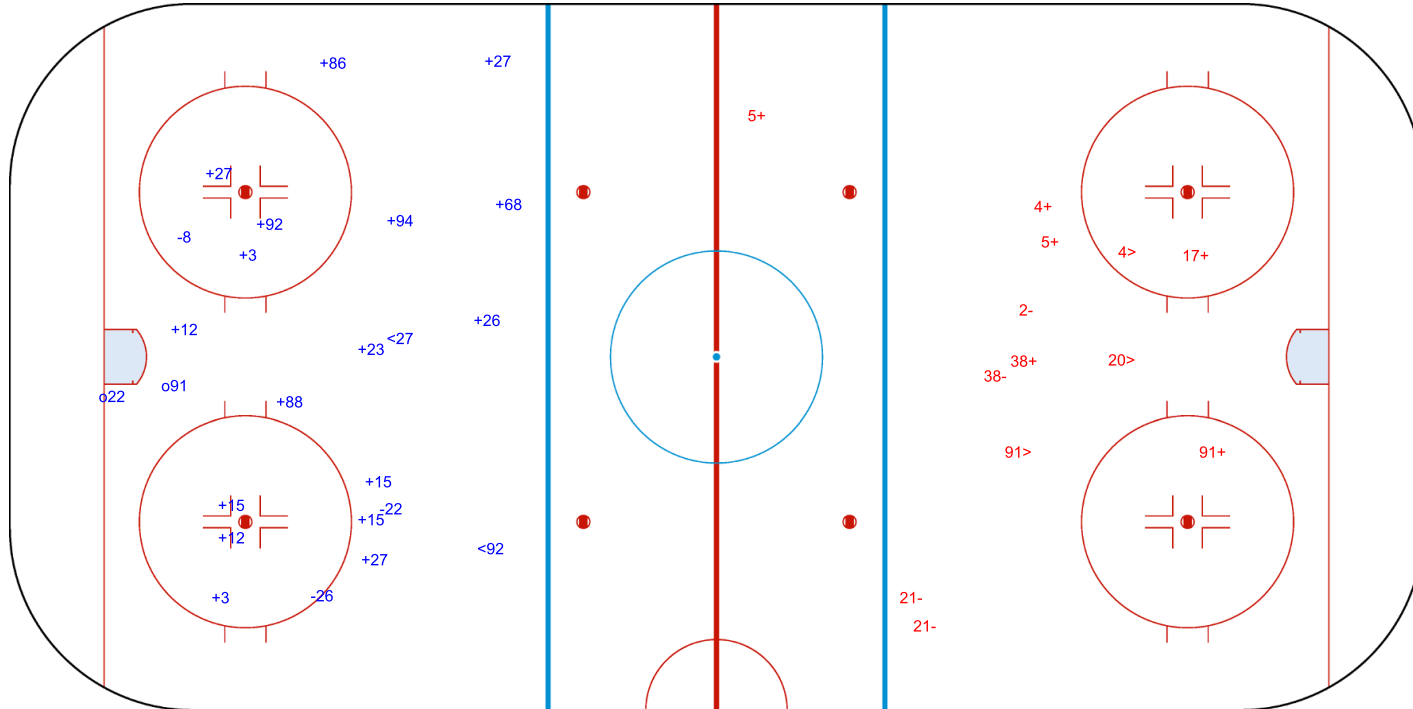

SHOT CHART
SIS - RIT

Shots by SIS
Goals (o): 1
SSP (<): 3
SSG (+): 6
SPG (-): 2

GK 29 of RIT

Shots by RIT
Goals (o): 5
SSP (>): 7
SSG (+): 8
SPG (-): 5

GK 29 of SIS

Shots by RIT
Goals (o): 2 SSG (+): 17
SSP (<): 2 SPG (-): 3

SIS **2nd Period** **RIT**

Shots by SIS
Goals (o): 0 SSG (+): 6
SSP (>): 3 SPG (-): 4

o91
o22

GK 29 of SIS

GK 29 of RIT

GK 30 of RIT

Shots by SIS
Goals (o): 1
SSP (<): 4
SSG (+): 7
SPG (-): 2

GK 30 of RIT