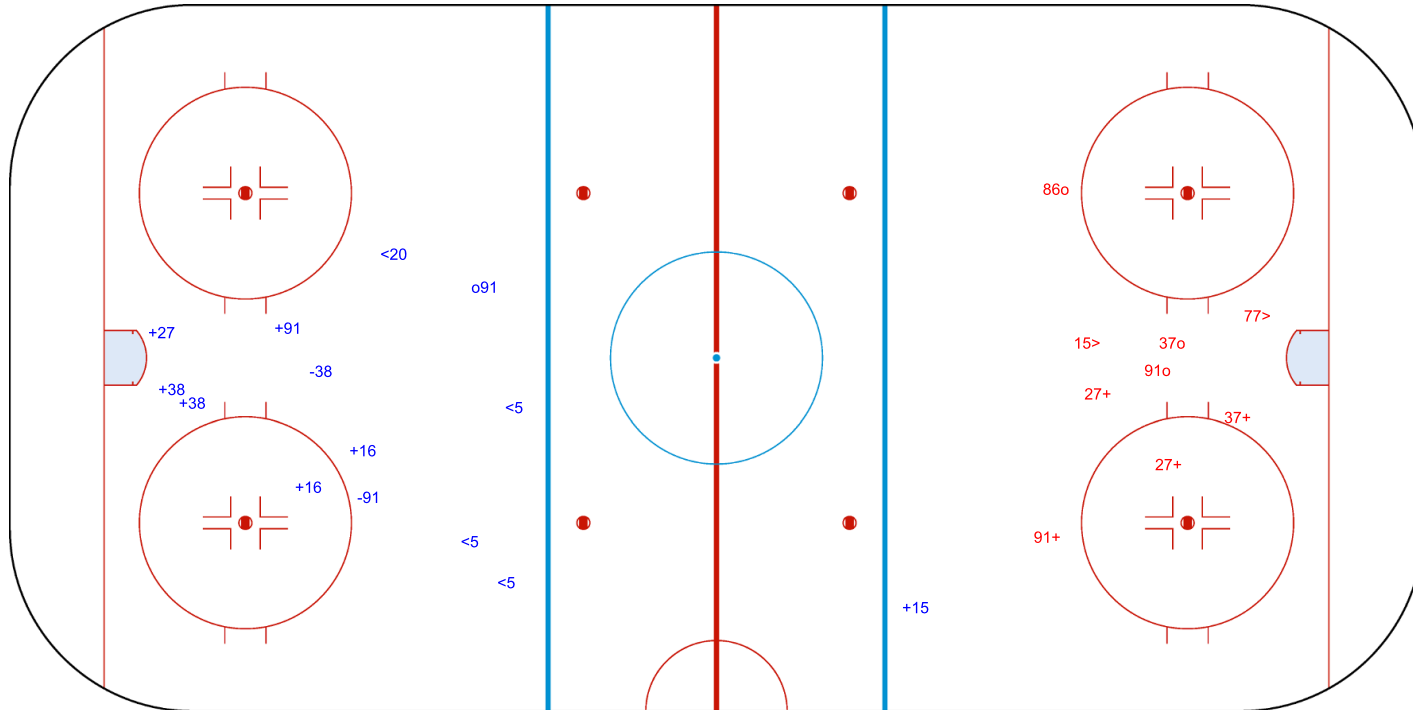

Shots by SIS
Goals (o): 1
SSP (<): 4
SSG (+): 7
SPG (-): 2

GK 30 of RIT

RIT → **3rd Period** ← **SIS**

Shots by RIT
Goals (o): 3
SSP (>): 2
SSG (+): 4
SPG (-): 0

GK 29 of SIS

GK 32 of SIS

Legend:		
GK	Goalkeeper	
SPG	Shots past goal	
SSG	Shots saved by goalkeeper	
SSP	Shots saved by player