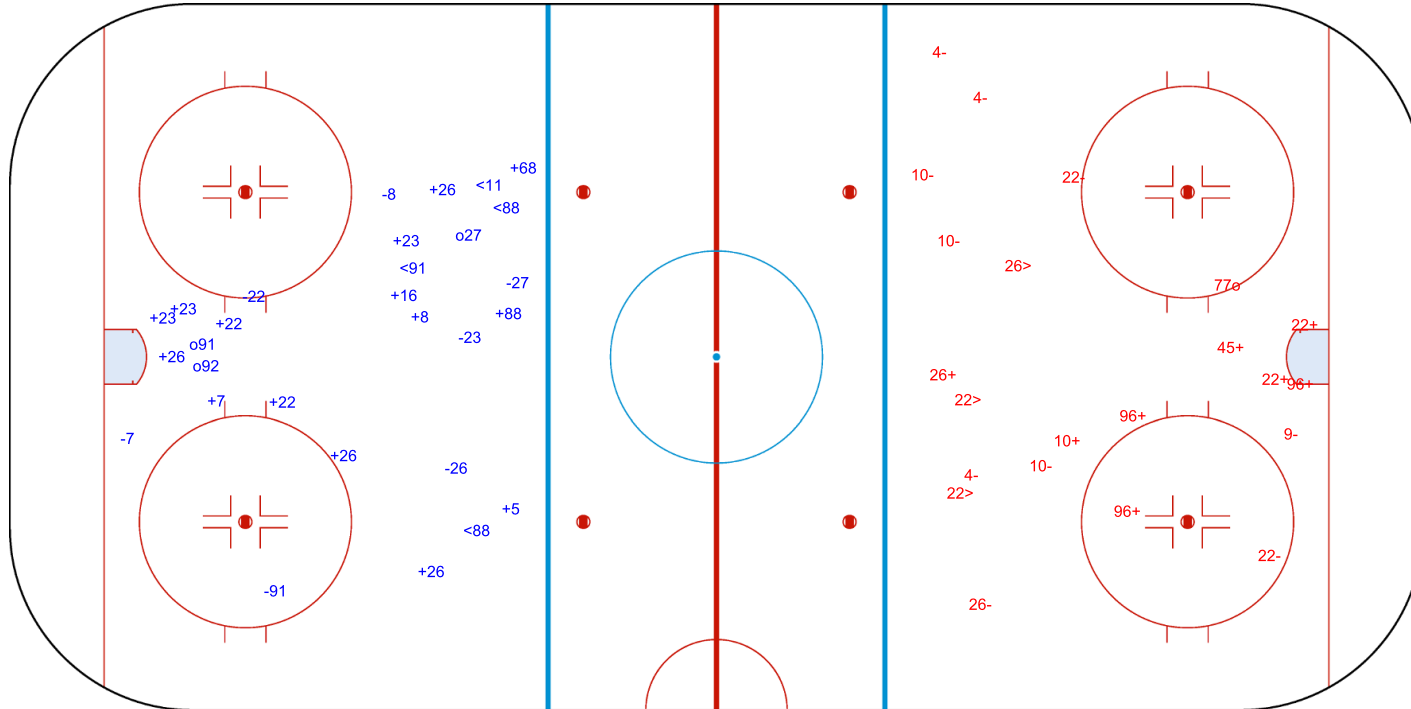

SHOT CHART
RIT - SOK

Shots by SOK
Goals (o): 1
SSP (<): 8
SSG (+): 8
SPG (-): 4

GK 29 of RIT

RIT → 1st Period ← SOK

Shots by RIT
Goals (o): 1
SSP (>): 3
SSG (+): 6
SPG (-): 4

GK 30 of SOK

Shots by RIT
Goals (o): 3 SSG (+): 15
SSP (<): 4 SPG (-): 7

GK 25 of SOK

GK 30 of SOK

2nd Period

Shots by SOK
Goals (o): 1 SSG (+): 8
SSP (>): 3 SPG (-): 10

GK 29 of RIT

Shots by SOK

Goals (o): 2 SSG (+): 7
SSP (<): 3 SPG (-): 3

GK 29 of RIT