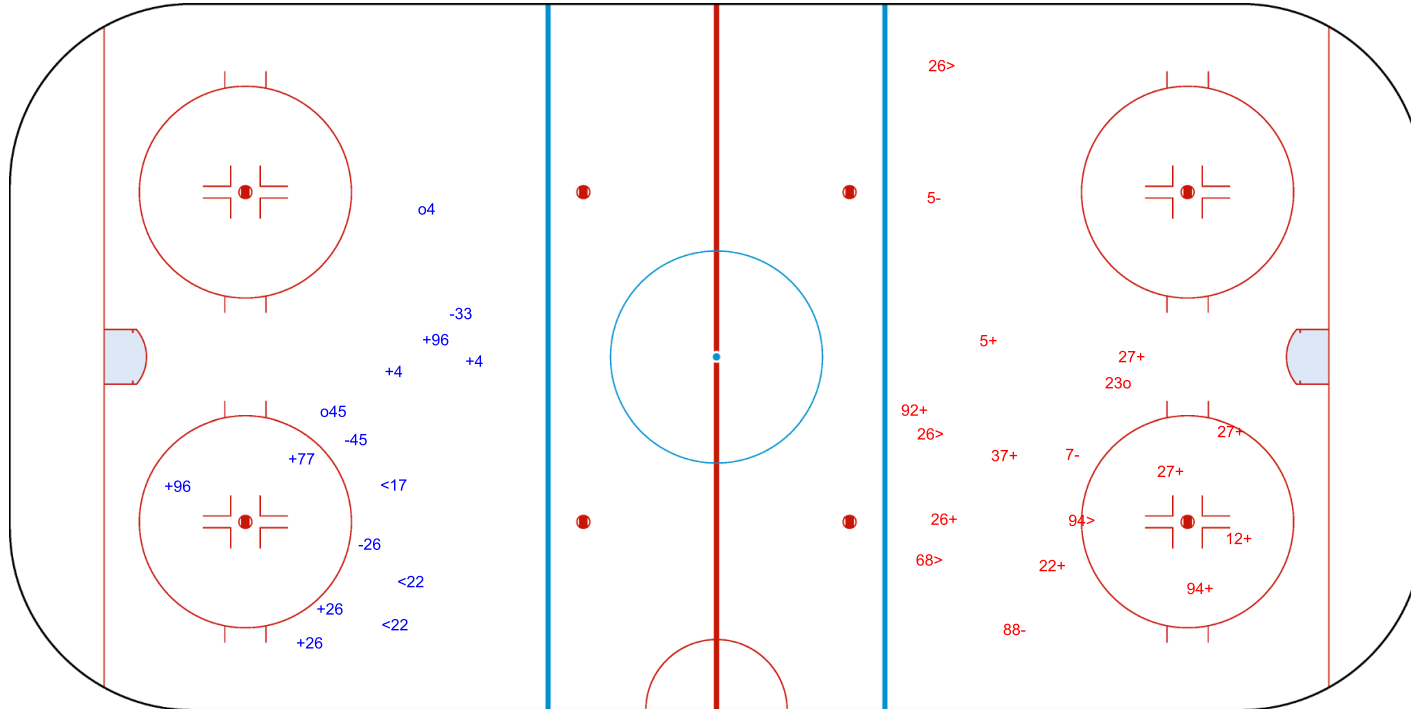

Shots by SOK

Goals (o): 2   SSG (+): 7
SSP (<): 3   SPG (-): 3

GK 29 of RIT

RIT →   **3rd Period**   ← **SOK**

Shots by RIT

Goals (o): 1   SSG (+): 10
SSP (>): 4   SPG (-): 3

GK 25 of SOK

Legend:	
GK Goalkeeper	SPG Shots past goal
SSG Shots saved by goalkeeper	SSP Shots saved by player