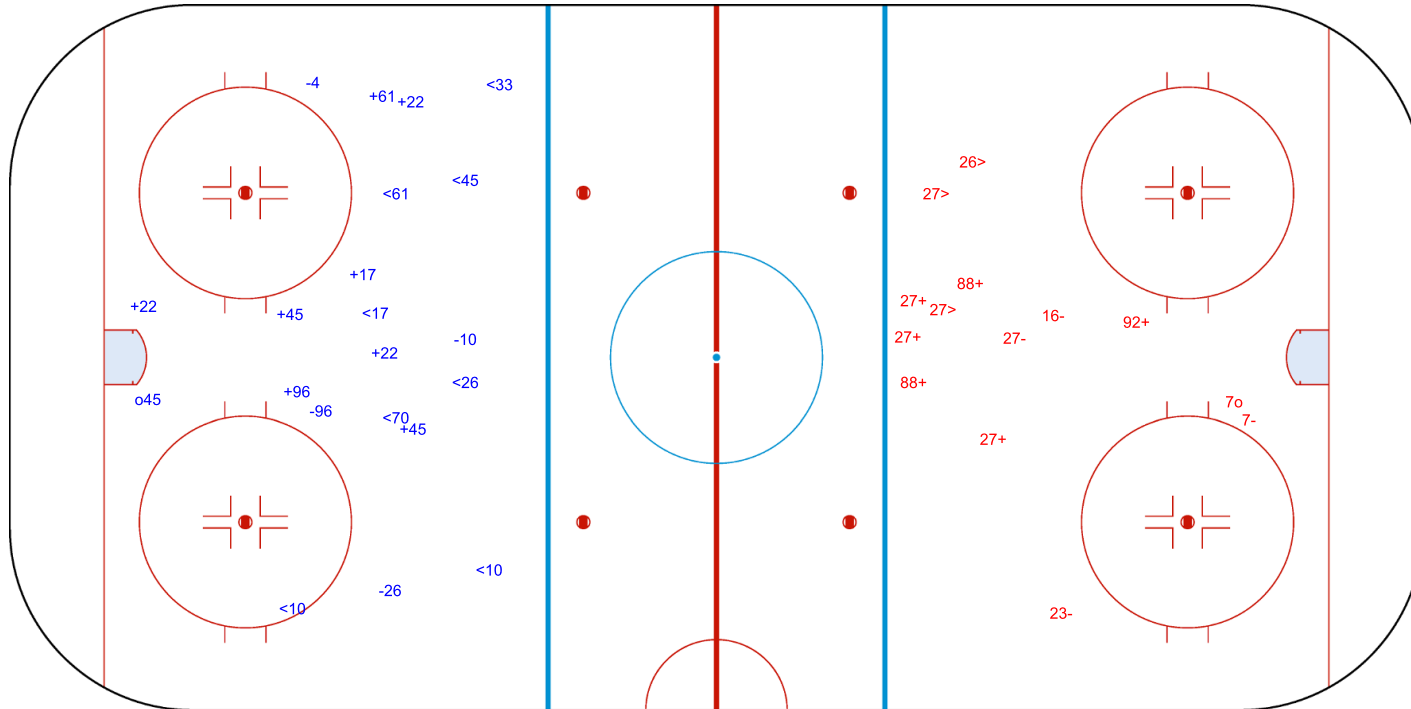

SHOT CHART
RIT - SOK

Shots by SOK
Goals (o): 1
SSP (<): 8
SSG (+): 8
SPG (-): 4

GK 29 of RIT

RIT → 1st Period ← SOK

Shots by RIT
Goals (o): 1
SSP (>): 3
SSG (+): 6
SPG (-): 4

GK 30 of SOK

Shots by RIT
Goals (o): 3 SSG (+): 15
SSP (<): 4 SPG (-): 7

GK 25 of SOK

GK 30 of SOK

2nd Period

Shots by SOK
Goals (o): 1 SSG (+): 8
SSP (>): 3 SPG (-): 10

GK 29 of RIT

Shots by SOK

Goals (o): 2 SSG (+): 7
SSP (<): 3 SPG (-): 3

GK 29 of RIT