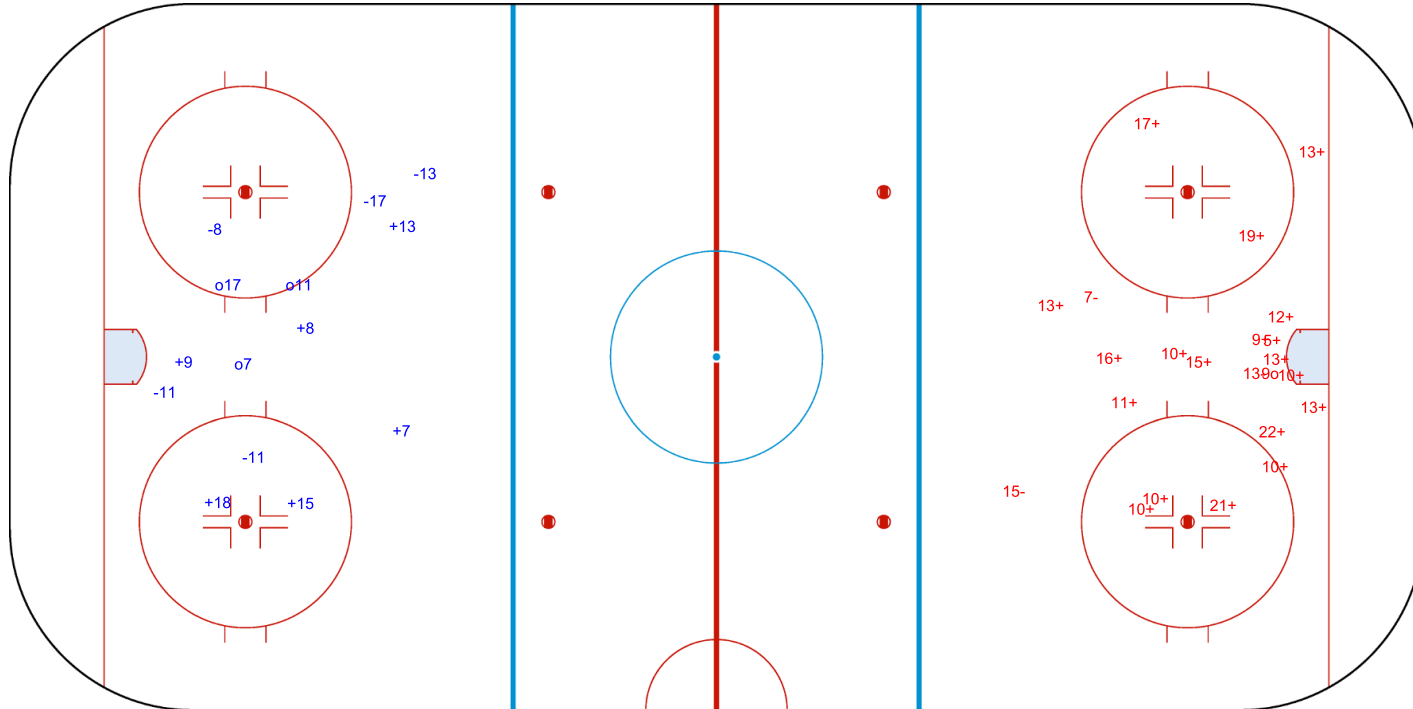

Shots by TPE

Goals (o): 3

SSG (+): 6

SSP (<): 0

SPG (-): 5

GK 1 of ISL

2nd Period

Shots by ISL

Goals (o): 1

SSG (+): 19

SSP (>): 0

SPG (-): 3

GK 1 of TPE

Shots by ISL

Goals (o): 4

SSP (<): 0