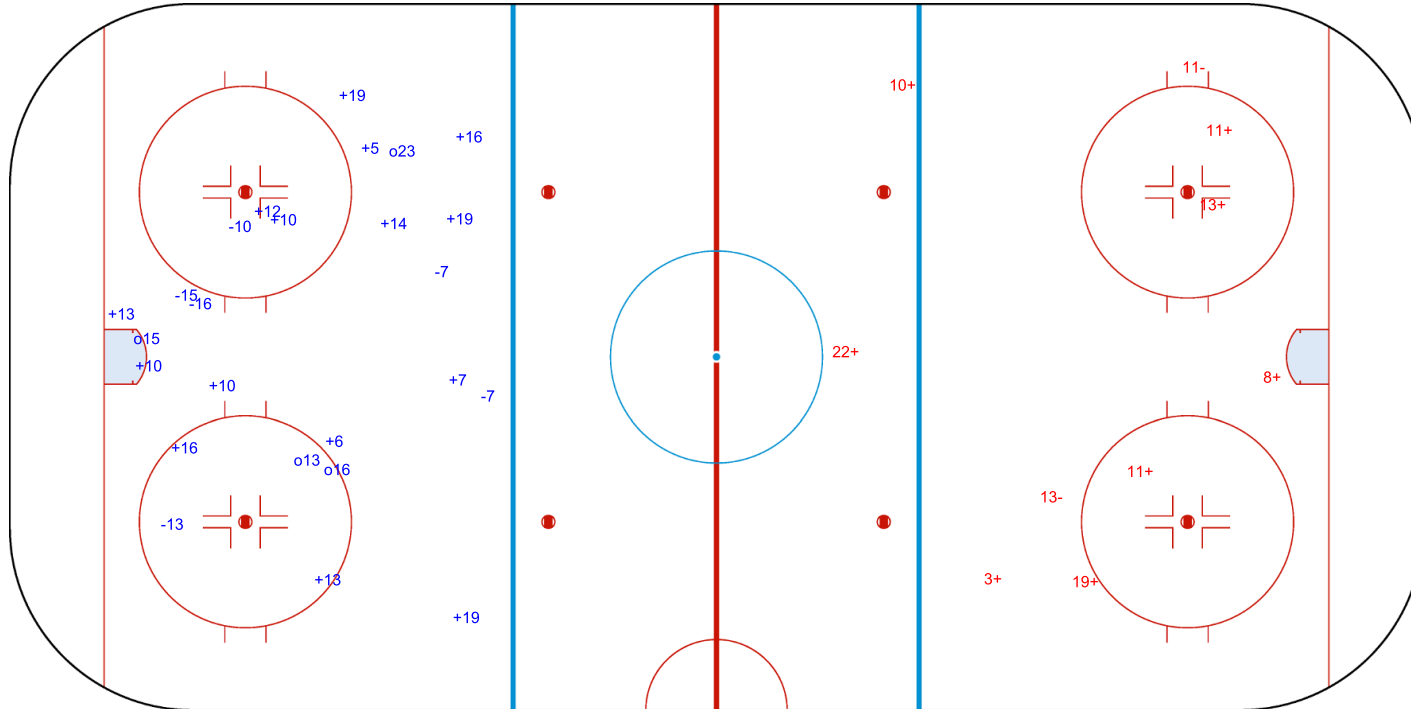

Shots by ISL

Goals (o): 4

SSP (<): 0

SSG (+): 15

SPG (-): 6

GK 1 of TPE

3rd Period

Shots by TPE

Goals (o): 0

SSP (>): 0

SSG (+): 8

SPG (-): 2

GK 1 of ISL

Legend:	
GK	Goalkeeper
SPG	Shots past goal
SSG	Shots saved by goalkeeper
SSP	Shots saved by player