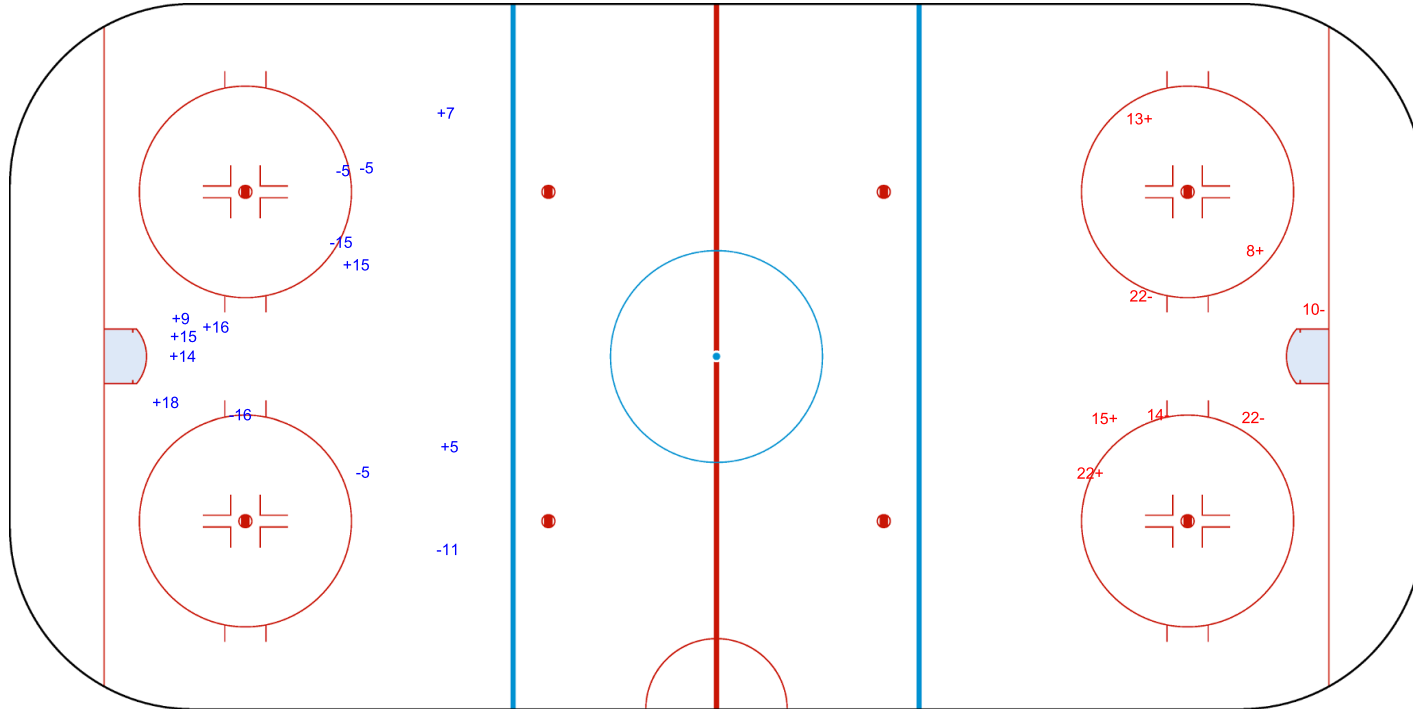

SHOT CHART  
ROU - ISL

Shots by ROU  
Goals (o): 0  
SSP (<): 0  
SSG (+): 8  
SPG (-): 6

GK 20 of ISL

1st Period

Shots by ISL  
Goals (o): 0  
SSP (>): 0  
SSG (+): 4  
SPG (-): 4

GK 1 of ROU

Shots by ISL

Goals (o): 1    SSG (+): 6  
SSP (<): 0    SPG (-): 3

o12

GK 1 of ROU

2nd Period

Shots by ROU

Goals (o): 0    SSG (+): 13  
SSP (>): 0    SPG (-): 5

GK 20 of ISL

Shots by ROU

Goals (o): 2    SSG (+): 10  
SSP (<): 0    SPG (-): 2