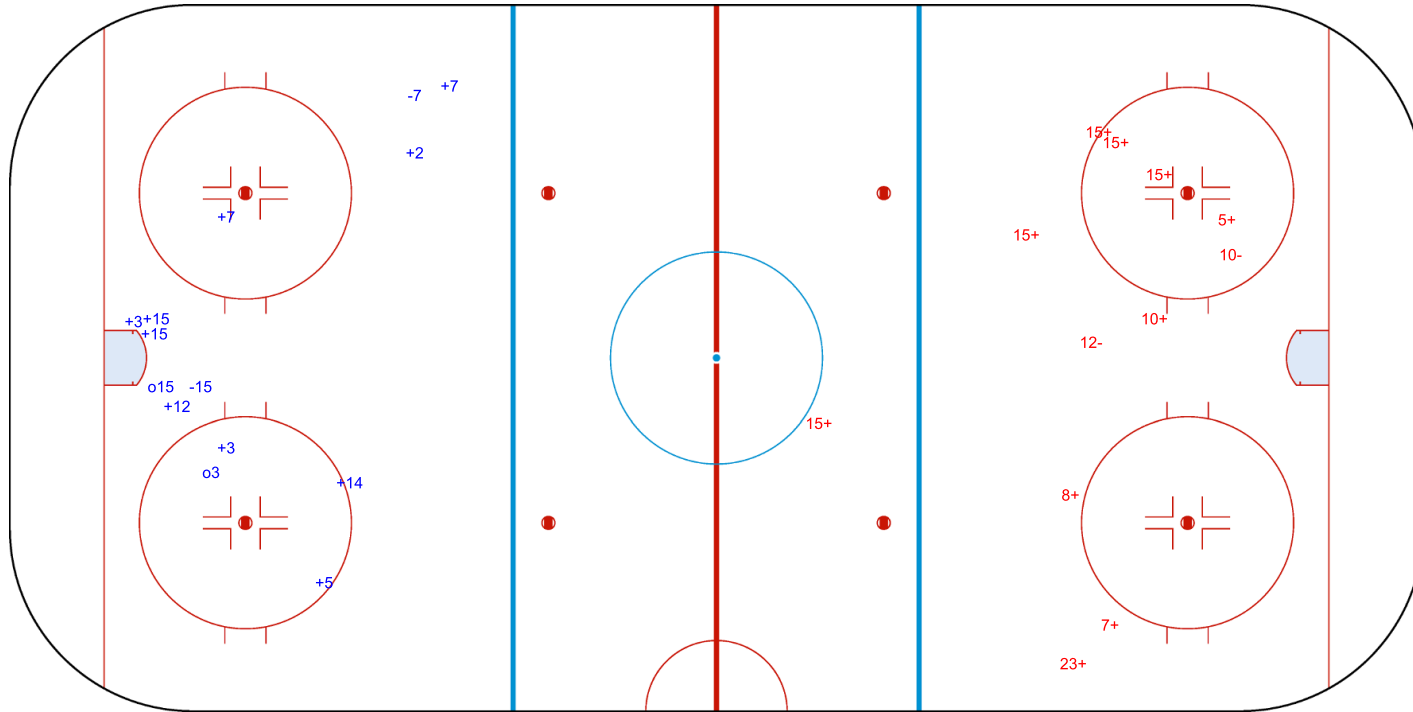

GK 20 of ISL

ISL → 3rd Period ← ROU

Shots by ISL

Goals (o): 0    SSG (+): 10  
SSP (>): 0    SPG (-): 2

GK 1 of ROU

Legend:	
<b>GK</b>	Goalkeeper
<b>SPG</b>	Shots past goal
<b>SSG</b>	Shots saved by goalkeeper
<b>SSP</b>	Shots saved by player