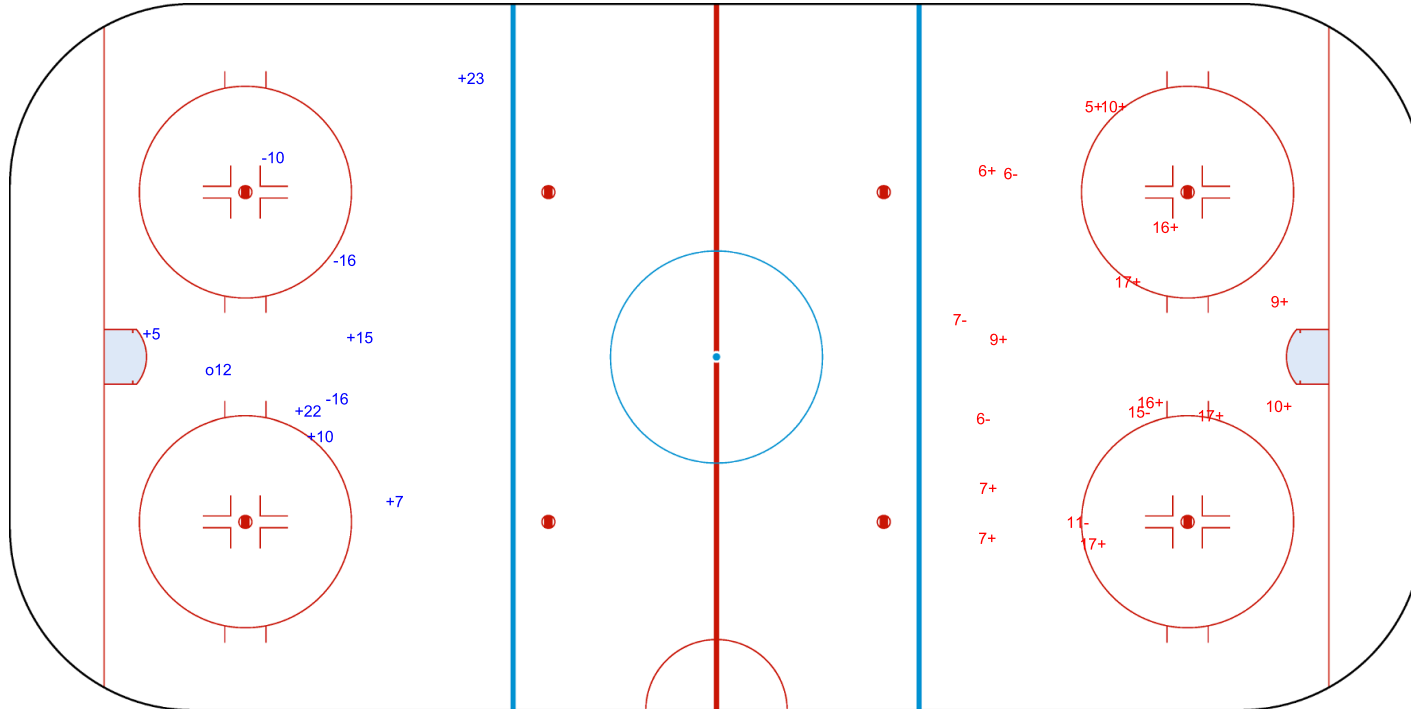

SHOT CHART  
ROU - ISL

Shots by ROU  
Goals (o): 0  
SSP (<): 0  
SSG (+): 8  
SPG (-): 6

GK 20 of ISL

1st Period

Shots by ISL  
Goals (o): 0  
SSP (>): 0  
SSG (+): 4  
SPG (-): 4

GK 1 of ROU

Shots by ISL

Goals (o): 1    SSG (+): 6  
SSP (<): 0    SPG (-): 3

o12

GK 1 of ROU

2nd Period

Shots by ROU

Goals (o): 0    SSG (+): 13  
SSP (>): 0    SPG (-): 5

GK 20 of ISL

Shots by ROU

Goals (o): 2    SSG (+): 10  
SSP (<): 0    SPG (-): 2