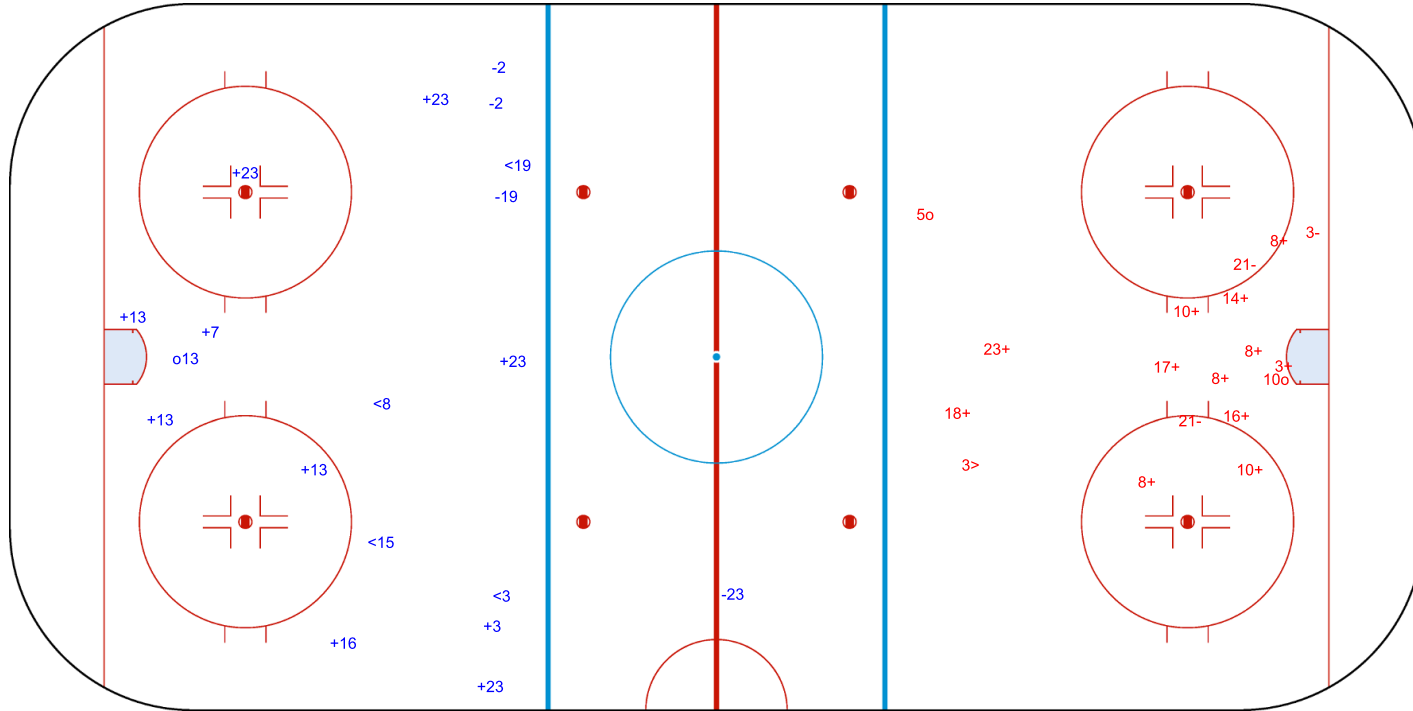

Shots by LTU

Goals (o): 0 SSG (+): 8
SSP (<): 6 SPG (-): 2

GK 1 of ROU

ROU

2nd Period

LTU

Shots by ROU

Goals (o): 5 SSG (+): 9
SSP (>): 1 SPG (-): 3

GK 1 of LTU

Shots by ROU

Goals (o): 1 SSG (+): 10
SSP (<): 4 SPG (-): 4

GK 1 of LTU

LTU → 3rd Period ← ROU

Shots by LTU

Goals (o): 2 SSG (+): 12
SSP (>): 1 SPG (-): 3

GK 1 of ROU