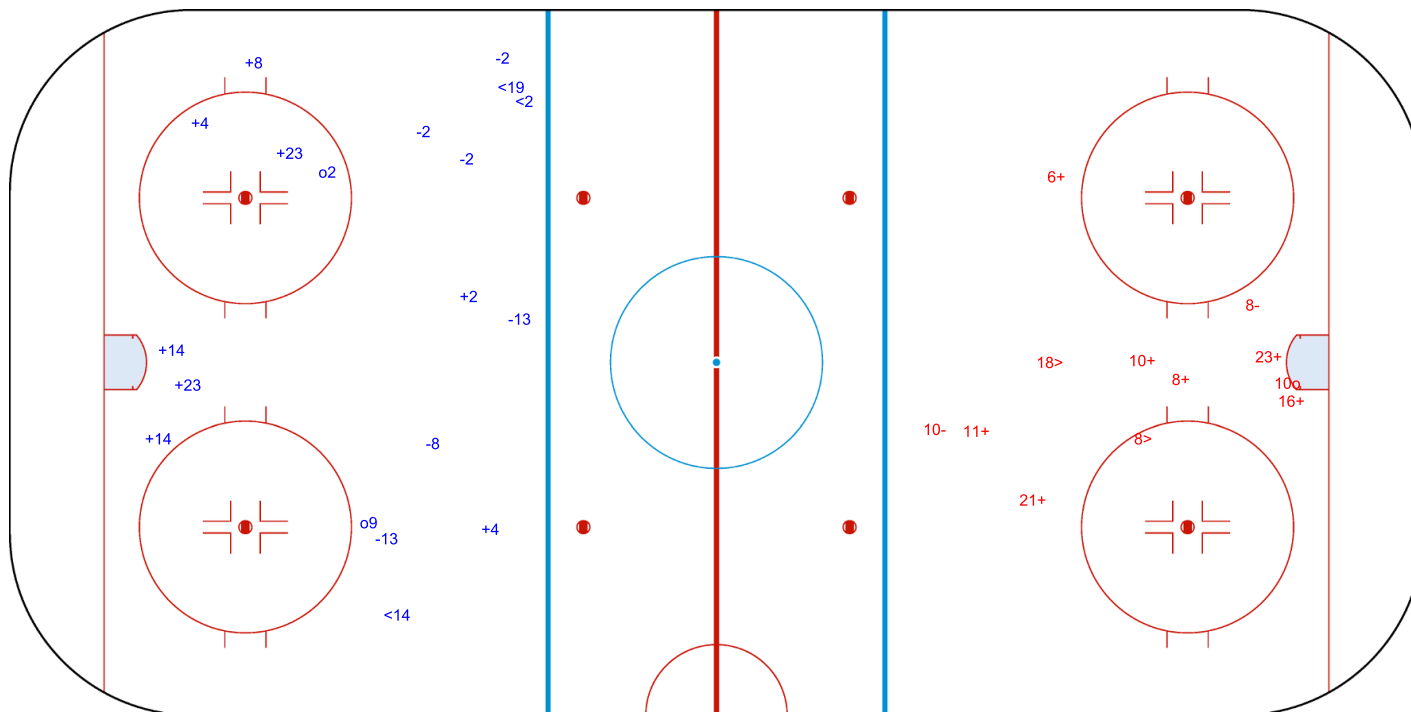

SHOT CHART
LTU - ROU

Shots by ROU
Goals (o): 2
SSP (<): 3

SSG (+): 8
SPG (-): 6

GK 1 of LTU

1st Period

Shots by LTU
Goals (o): 1
SSP (>): 2

SSG (+): 7
SPG (-): 2

GK 1 of ROU

Shots by LTU

Goals (o): 0 SSG (+): 8
SSP (<): 6 SPG (-): 2

GK 1 of ROU

ROU

2nd Period

LTU

Shots by ROU

Goals (o): 5 SSG (+): 9
SSP (>): 1 SPG (-): 3

GK 1 of LTU

Shots by ROU

Goals (o): 1 SSG (+): 10
SSP (<): 4 SPG (-): 4

GK 1 of LTU

LTU → 3rd Period ← ROU

Shots by LTU

Goals (o): 2 SSG (+): 12
SSP (>): 1 SPG (-): 3

GK 1 of ROU