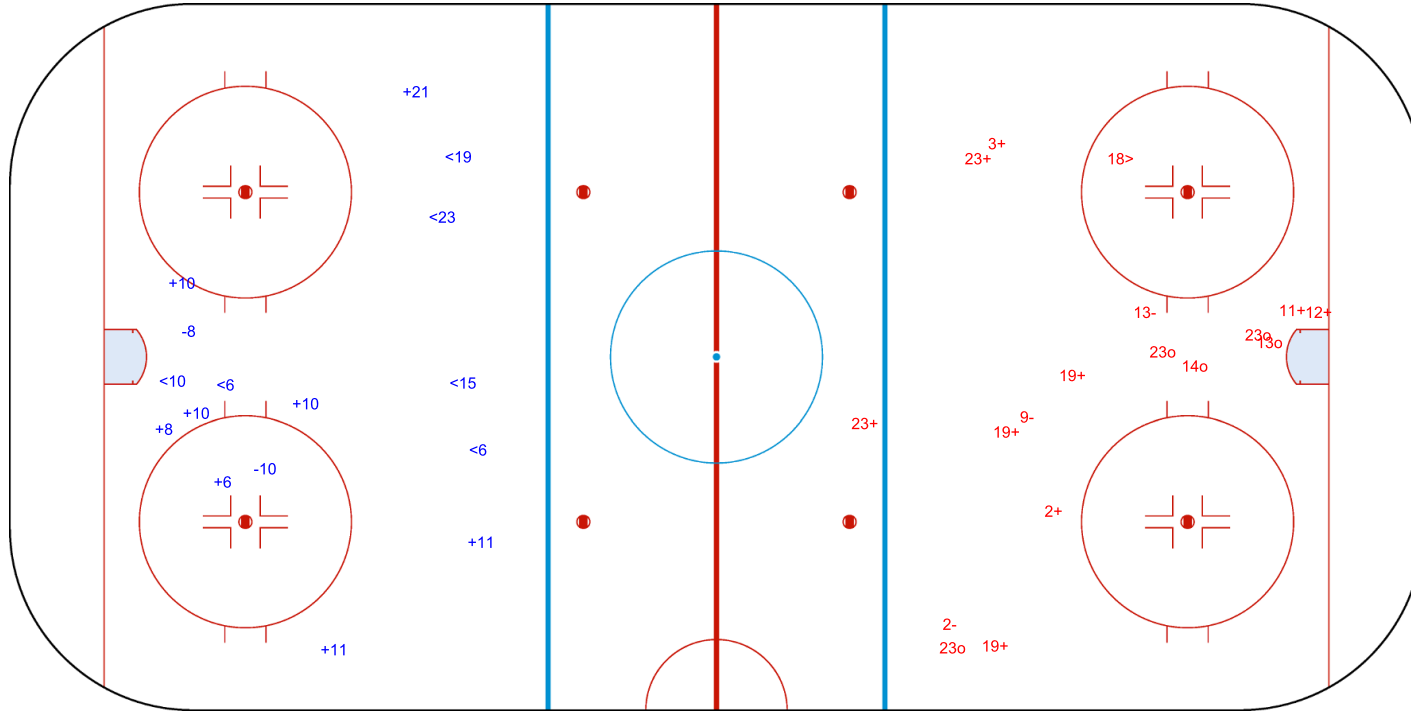

SHOT CHART
LTU - ROU

Shots by ROU
Goals (o): 2
SSP (<): 3

SSG (+): 8
SPG (-): 6

GK 1 of LTU

1st Period

Shots by LTU
Goals (o): 1
SSP (>): 2

SSG (+): 7
SPG (-): 2

GK 1 of ROU

Shots by LTU

Goals (o): 0 SSG (+): 8
SSP (<): 6 SPG (-): 2

GK 1 of ROU

ROU

2nd Period

LTU

Shots by ROU

Goals (o): 5 SSG (+): 9
SSP (>): 1 SPG (-): 3

GK 1 of LTU

Shots by ROU

Goals (o): 1 SSG (+): 10
SSP (<): 4 SPG (-): 4

GK 1 of LTU

LTU → 3rd Period ← ROU

Shots by LTU

Goals (o): 2 SSG (+): 12
SSP (>): 1 SPG (-): 3

GK 1 of ROU