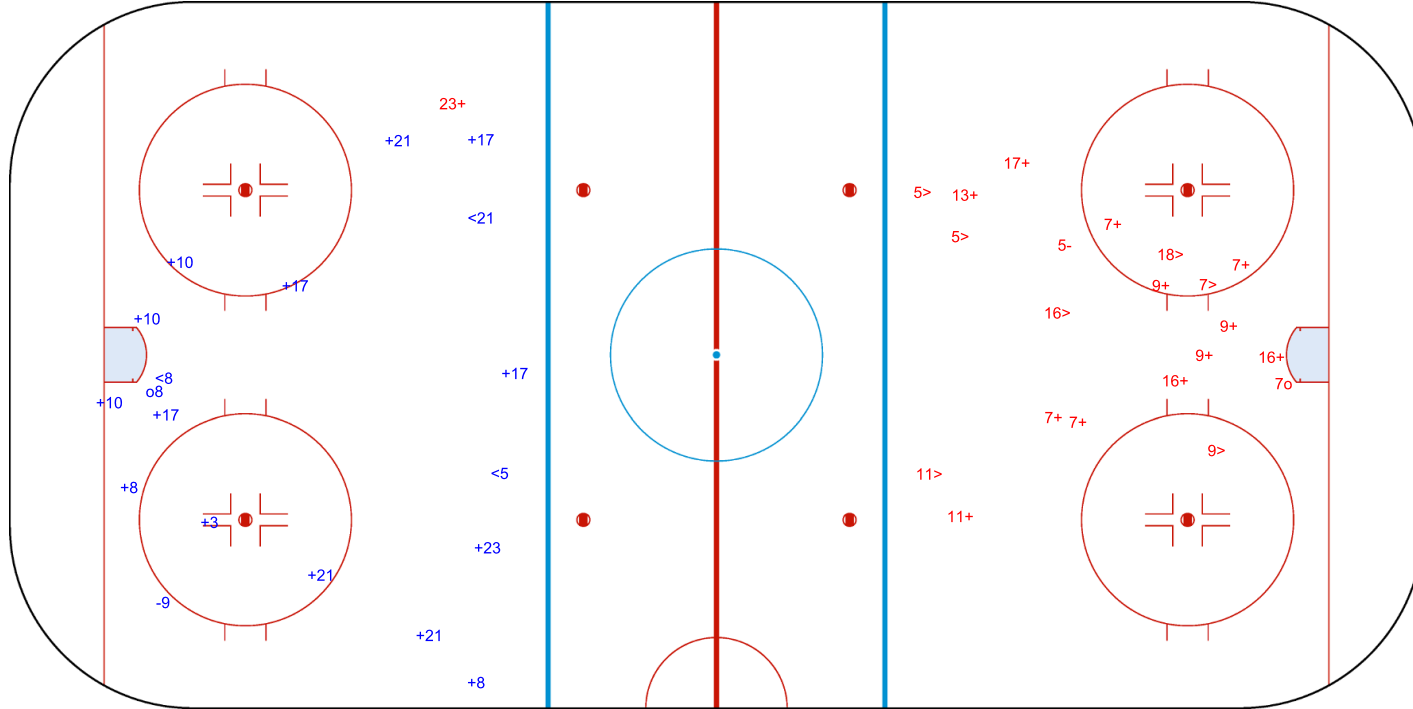

GK 1 of LTU

Shots by LTU

Goals (o): 1

SSG (+): 11

SSP (>): 3

SPG (-): 1

GK 1 of THA

Shots by LTU

Goals (o): 1    SSG (+): 14  
SSP (<): 3    SPG (-): 1

GK 1 of THA

2nd Period

Shots by THA

Goals (o): 1    SSG (+): 13  
SSP (>): 7    SPG (-): 1

GK 1 of LTU

Shots by THA  
Goals (o): 2    SSG (+): 11  
SSP (<): 10    SPG (-): 5

GK 1 of LTU

LTU → 3rd Period ← THA

Shots by LTU  
Goals (o): 2    SSG (+): 8  
SSP (>): 3    SPG (-): 1

GK 1 of THA

**Legend:**  
**GK**    Goalkeeper                      **SPG**    Shots past goal                      **SSG**    Shots saved by goalkeeper                      **SSP**    Shots saved by player