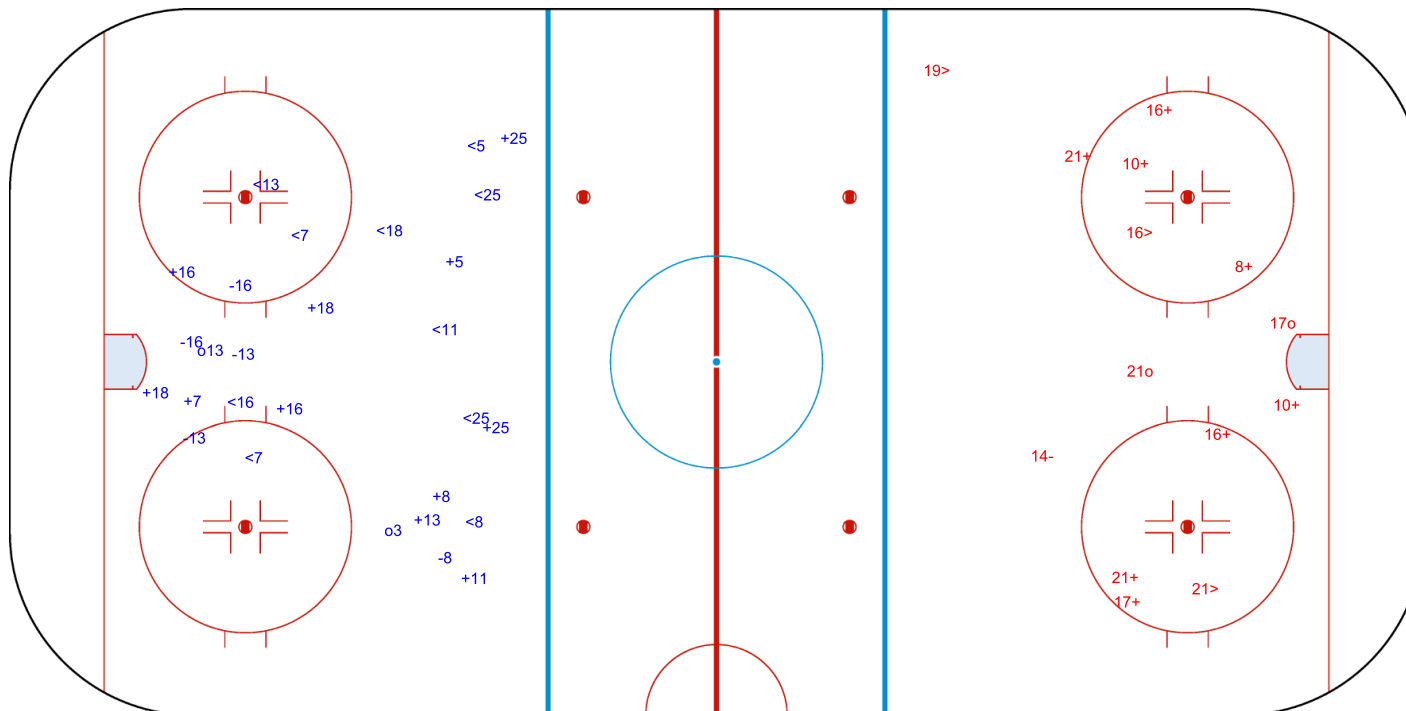

GK 1 of LTU

Shots by LTU

Goals (o): 1

SSG (+): 11

SSP (>): 3

SPG (-): 1

GK 1 of THA

Shots by LTU

Goals (o): 1    SSG (+): 14  
SSP (<): 3    SPG (-): 1

GK 1 of THA

2nd Period

Shots by THA

Goals (o): 1    SSG (+): 13  
SSP (>): 7    SPG (-): 1

GK 1 of LTU

Shots by THA  
Goals (o): 2    SSG (+): 11  
SSP (<): 10    SPG (-): 5

GK 1 of LTU

LTU → 3rd Period ← THA

Shots by LTU  
Goals (o): 2    SSG (+): 8  
SSP (>): 3    SPG (-): 1

GK 1 of THA

**Legend:**  
**GK**    Goalkeeper                      **SPG**    Shots past goal                      **SSG**    Shots saved by goalkeeper                      **SSP**    Shots saved by player