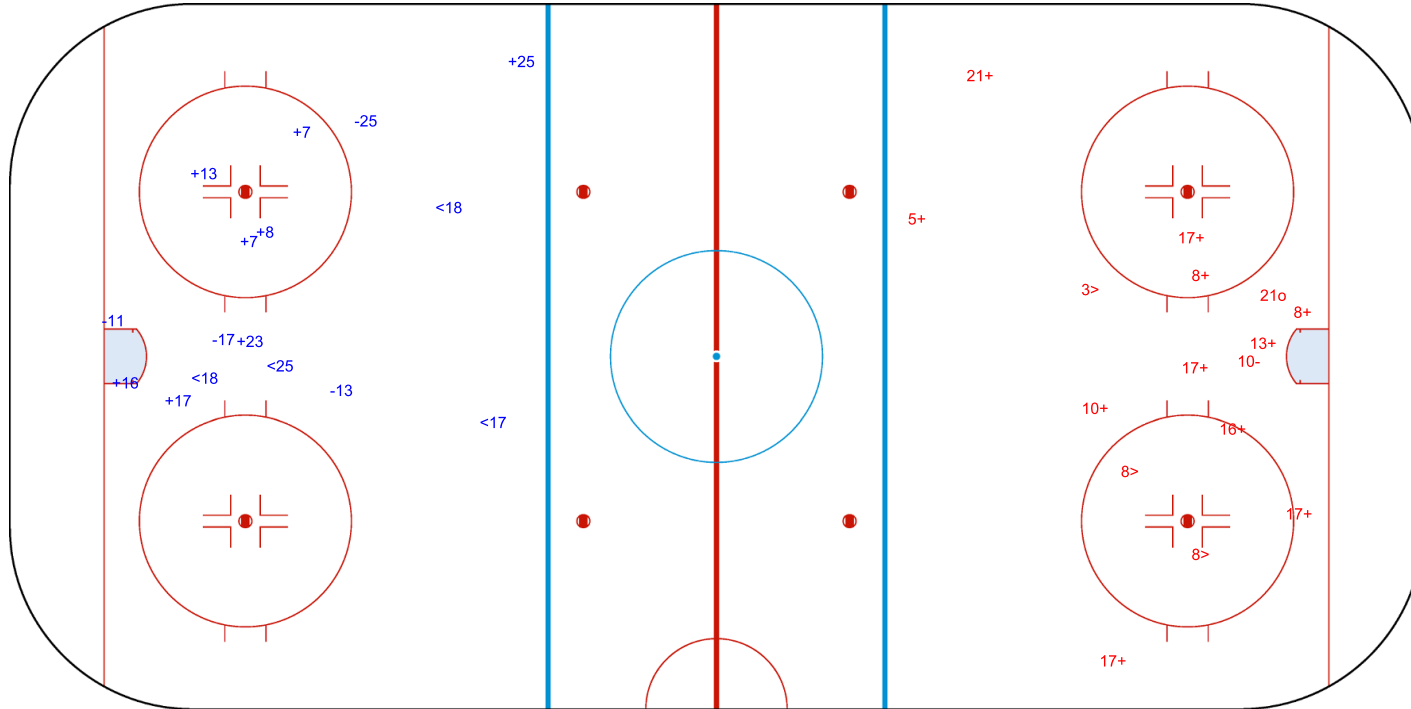

SHOT CHART

LTU - THA

1st Period

Shots by THA

Goals (o): 0

SSG (+): 8

SSP (-): 4

SPG (-): 4

GK 1 of LTU

Shots by LTU

Goals (o): 1

SSG (+): 11

SSP (>): 3

SPG (-): 1

GK 1 of THA

Shots by LTU