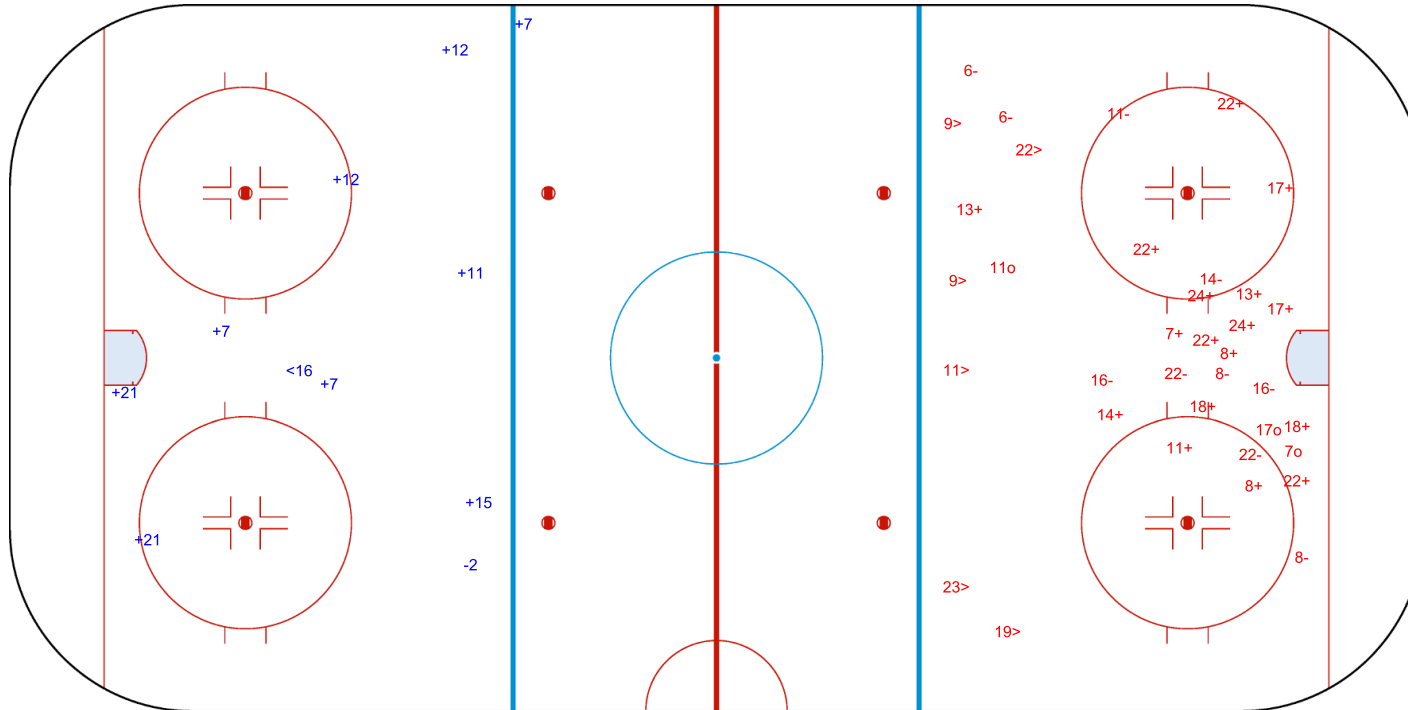

SSP (>): 6

SPG (-): 10

GK 1 of TPE

GK 20 of TPE

Legend:	
<b>GK</b>	Goalkeeper
<b>SPG</b>	Shots past goal
<b>SSG</b>	Shots saved by goalkeeper
<b>SSP</b>	Shots saved by player