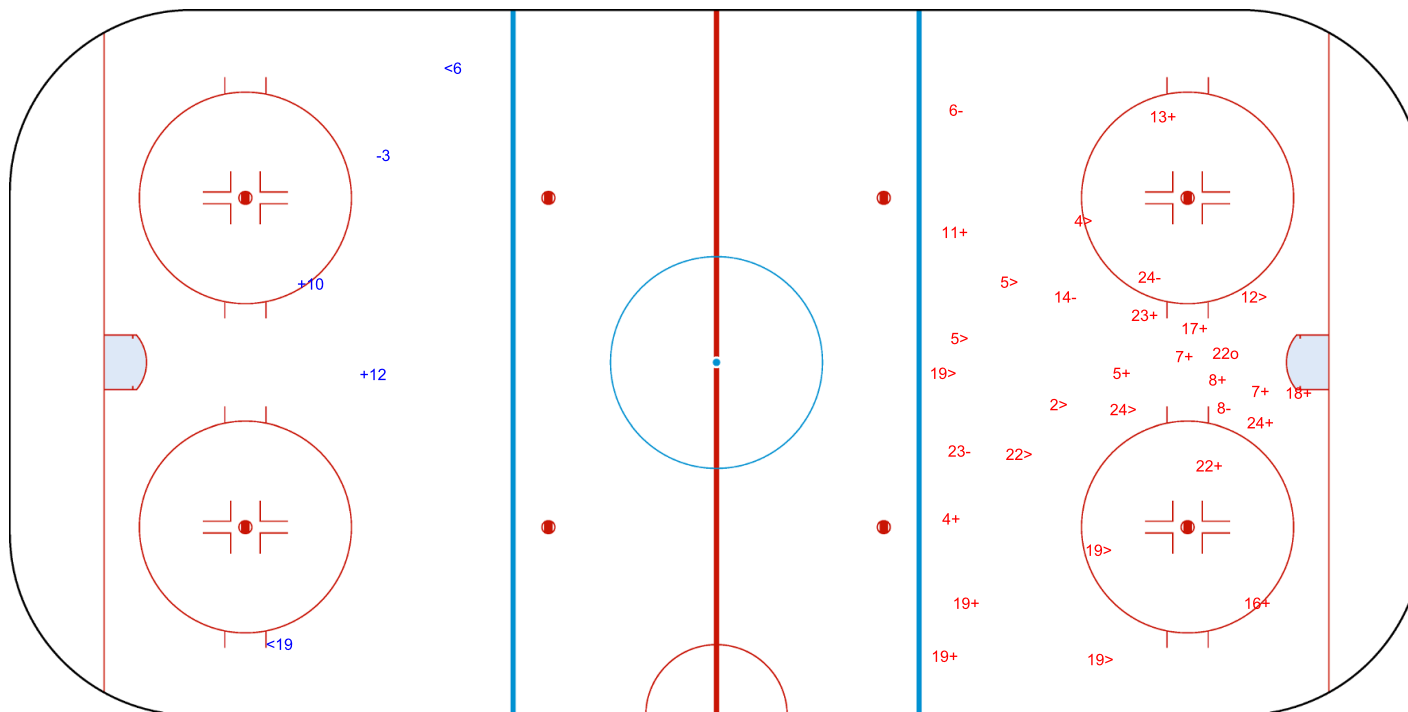

SHOT CHART

POL - TPE

Shots by TPE  
Goals (o): 0  
SSP (<): 2  
SSG (+): 2  
SPG (-): 1

GK 1 of POL

1st Period

Shots by POL  
Goals (o): 1  
SSP (>): 10  
SSG (+): 15  
SPG (-): 5

GK 1 of TPE

Shots by POL

Goals (o): 1    SSG (+): 16  
SSP (<): 7    SPG (-): 12

GK 1 of TPE

2nd Period

Shots by TPE

Goals (o): 1    SSG (+): 6  
SSP (>): 2    SPG (-): 2

GK 1 of POL

Shots by TPE

Goals (o): 0