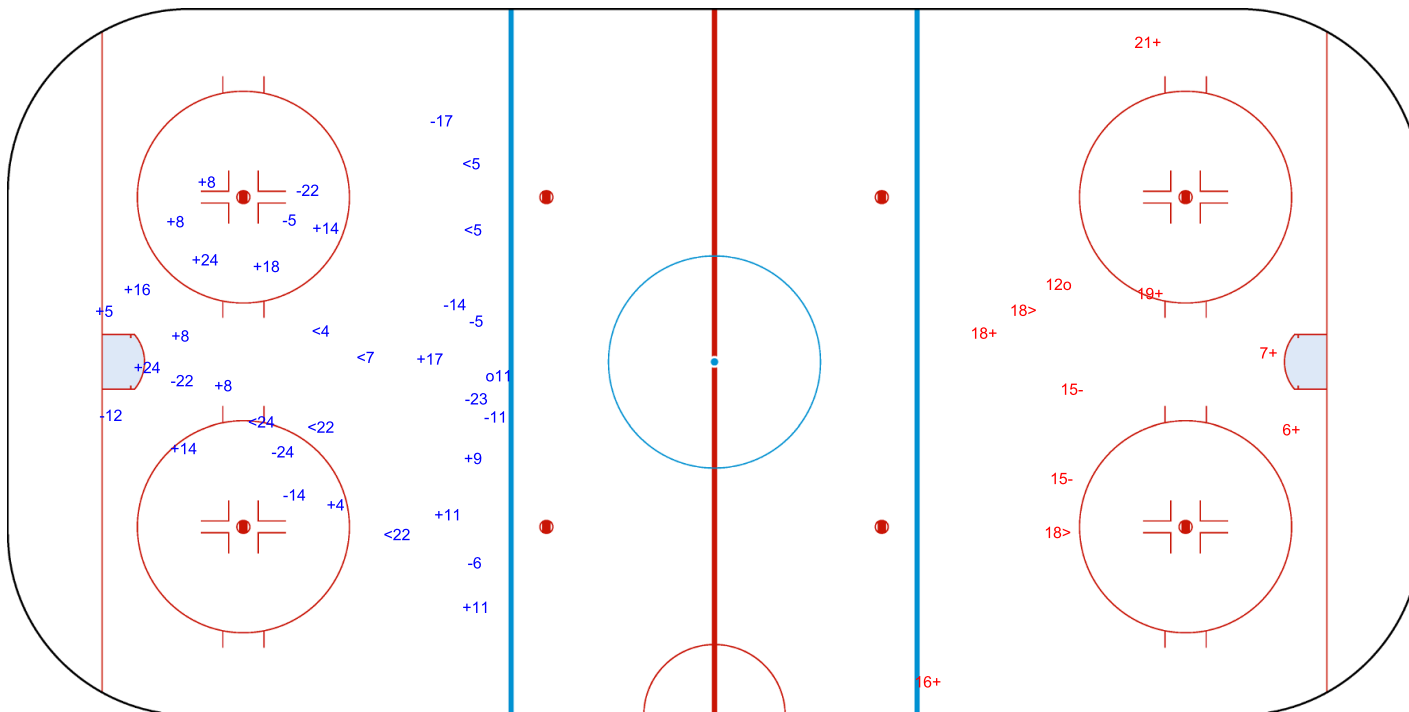

Goals (o): 1    SSG (+): 16  
SSP (<): 7    SPG (-): 12

GK 1 of TPE

2nd Period

Shots by TPE

Goals (o): 1    SSG (+): 6  
SSP (>): 2    SPG (-): 2

GK 1 of POL

Shots by TPE

Goals (o): 0