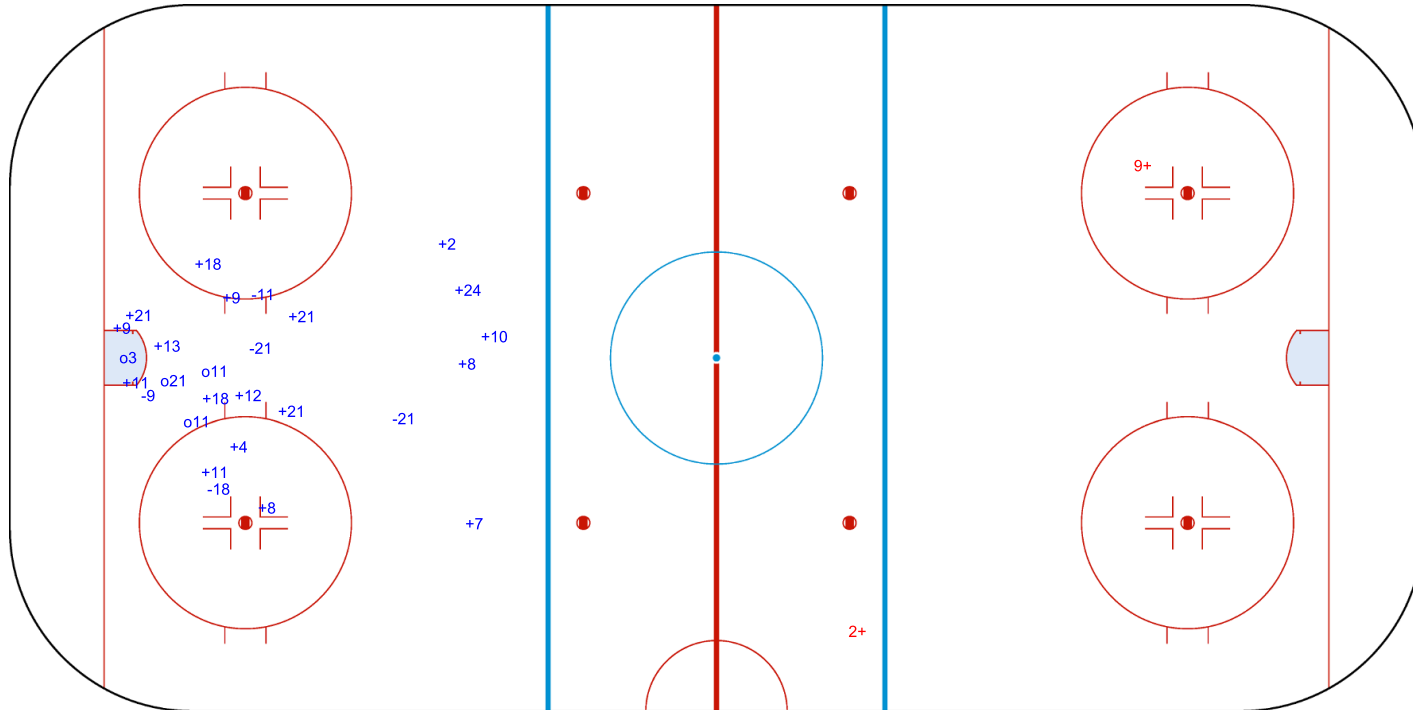

Goals (o): 4 SSG (+): 18
SSP (<): 0 SPG (-): 5

GK 1 of ISR

Period: 3

Shots by ISR

Goals (o): 0 SSG (+): 2
SSP (>): 0 SPG (-): 0

GK 25 of NED

Legend:	
GK	Goalkeeper
SPG	Shots past goal
SSG	Shots saved by goalkeeper
SSP	Shots saved by player