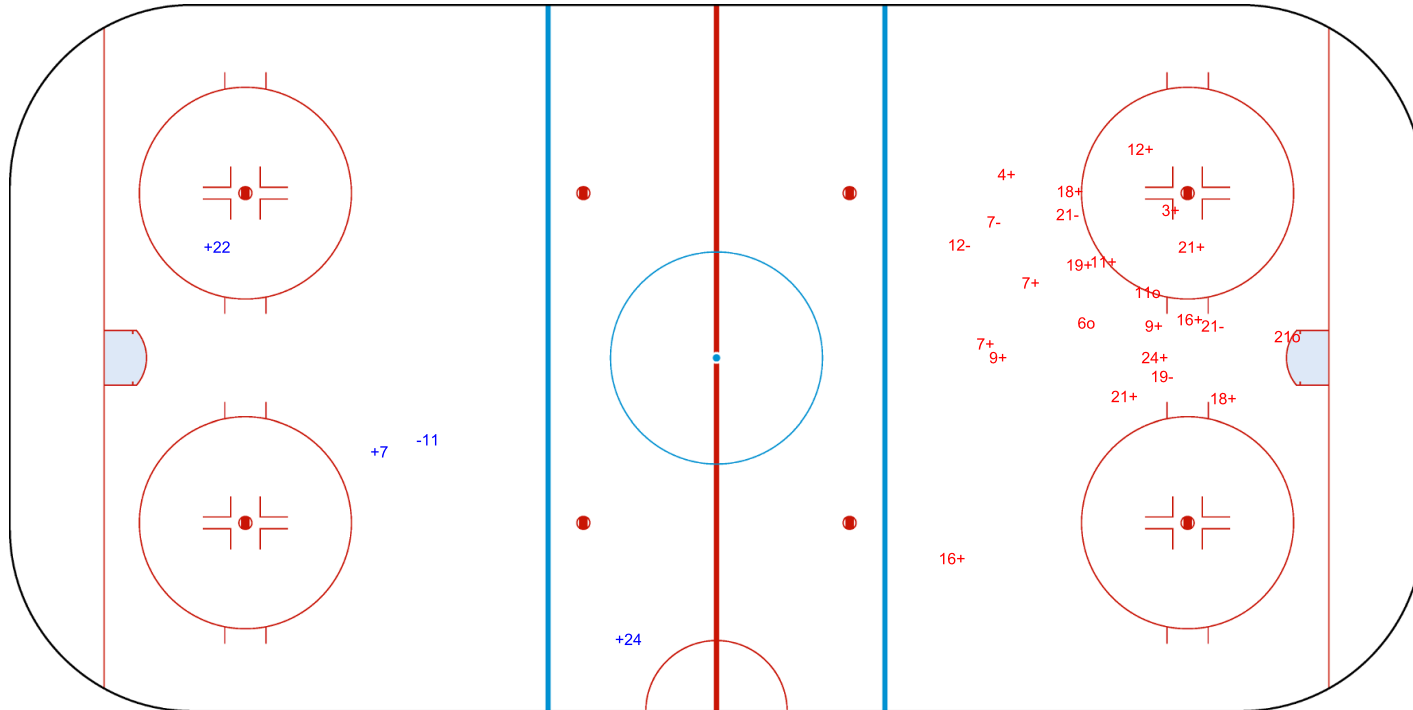

SHOT CHART

ISR - NED

Period: 1

Shots by NED

Goals (o): 6 SSG (+): 16
SSP (<): 0 SPG (-): 4

GK 20 of ISR

Shots by ISR

Goals (o): 0 SSG (+): 4
SSP (>): 0 SPG (-): 1

GK 25 of NED

Shots by ISR
Goals (o): 0
SSP (<): 0
SSG (+): 3
SPG (-): 1

GK 25 of NED

Period: 2

Shots by NED
Goals (o): 3
SSP (>): 0
SSG (+): 16
SPG (-): 5

GK 1 of ISR

GK 20 of ISR

Shots by NED

Goals (o): 4 SSG (+): 18
SSP (<): 0 SPG (-): 5

GK 1 of ISR

Period: 3

Shots by ISR

Goals (o): 0 SSG (+): 2
SSP (>): 0 SPG (-): 0

GK 25 of NED

Legend:	
GK	Goalkeeper
SPG	Shots past goal
SSG	Shots saved by goalkeeper
SSP	Shots saved by player