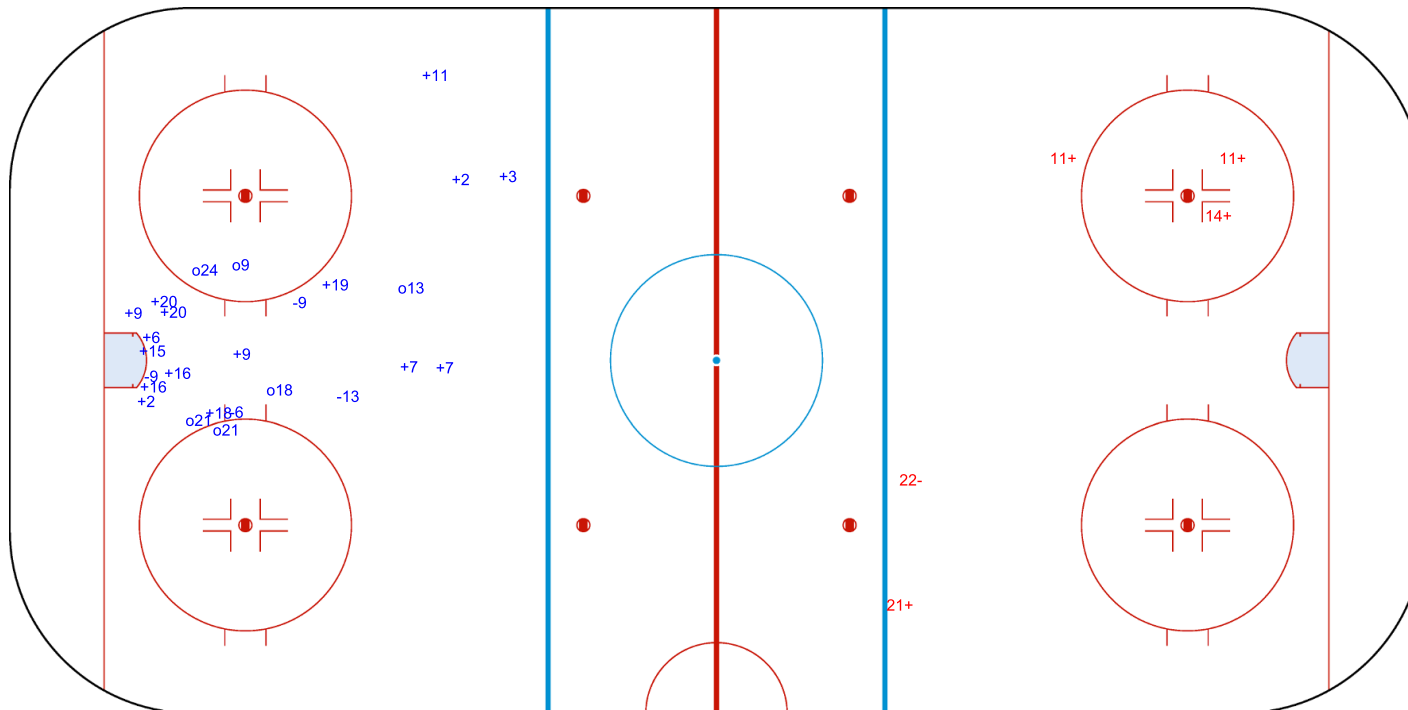

SHOT CHART

ISR - NED

Period: 1

Shots by NED

Goals (o): 6 SSG (+): 16
SSP (<): 0 SPG (-): 4

GK 20 of ISR

Shots by ISR

Goals (o): 0 SSG (+): 4
SSP (>): 0 SPG (-): 1

GK 25 of NED

Shots by ISR
Goals (o): 0
SSP (<): 0
SSG (+): 3
SPG (-): 1

GK 25 of NED

Period: 2

Shots by NED
Goals (o): 3
SSP (>): 0
SSG (+): 16
SPG (-): 5

GK 1 of ISR

GK 20 of ISR

Shots by NED