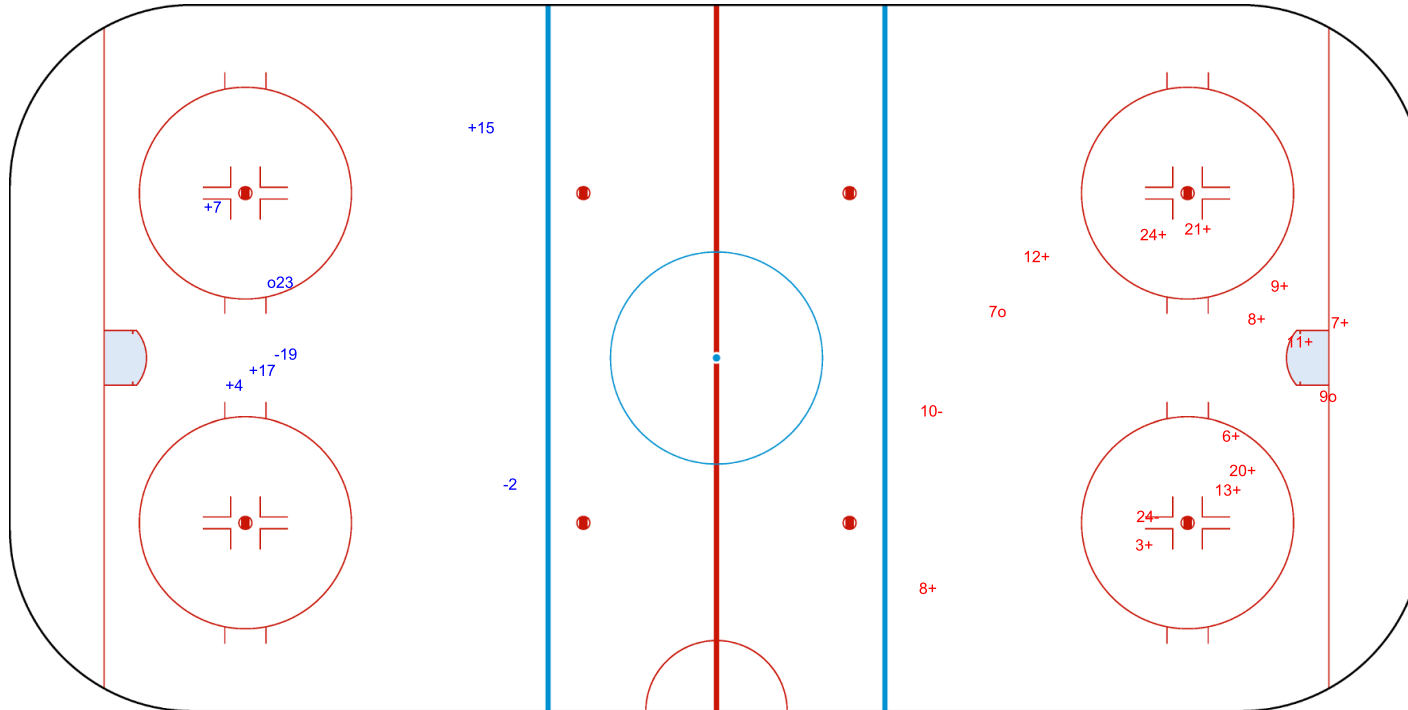

Shots by BEL
Goals (o): 1
SSP (<): 0
SSG (+): 4
SPG (-): 2

GK 1 of NED

Period: 3

Shots by NED
Goals (o): 2
SSP (>): 0
SSG (+): 12
SPG (-): 2

GK 1 of BEL

Legend:	
GK	Goalkeeper
SPG	Shots past goal
SSG	Shots saved by goalkeeper
SSP	Shots saved by player