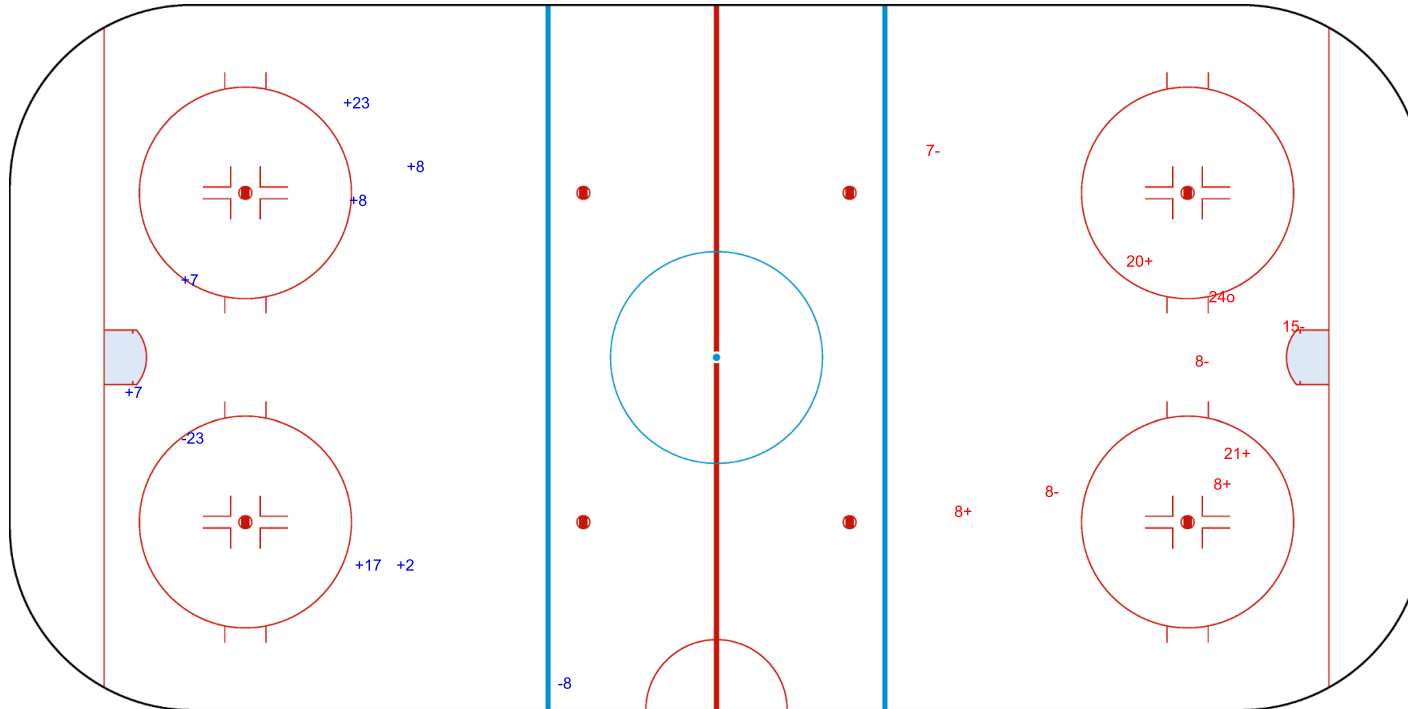

SHOT CHART

NED - BEL

Period: 1

Shots by BEL

Goals (o): 0 SSG (+): 7
SSP (<): 0 SPG (-): 2

GK 1 of NED

Shots by NED

Goals (o): 1 SSG (+): 4
SSP (>): 0 SPG (-): 4

GK 1 of BEL

Shots by NED

Goals (o): 3 SSG (+): 14
SSP (<): 0 SPG (-): 3

GK 1 of BEL

Period: 2

Shots by BEL

Goals (o): 0 SSG (+): 5
SSP (>): 0 SPG (-): 2

GK 1 of NED