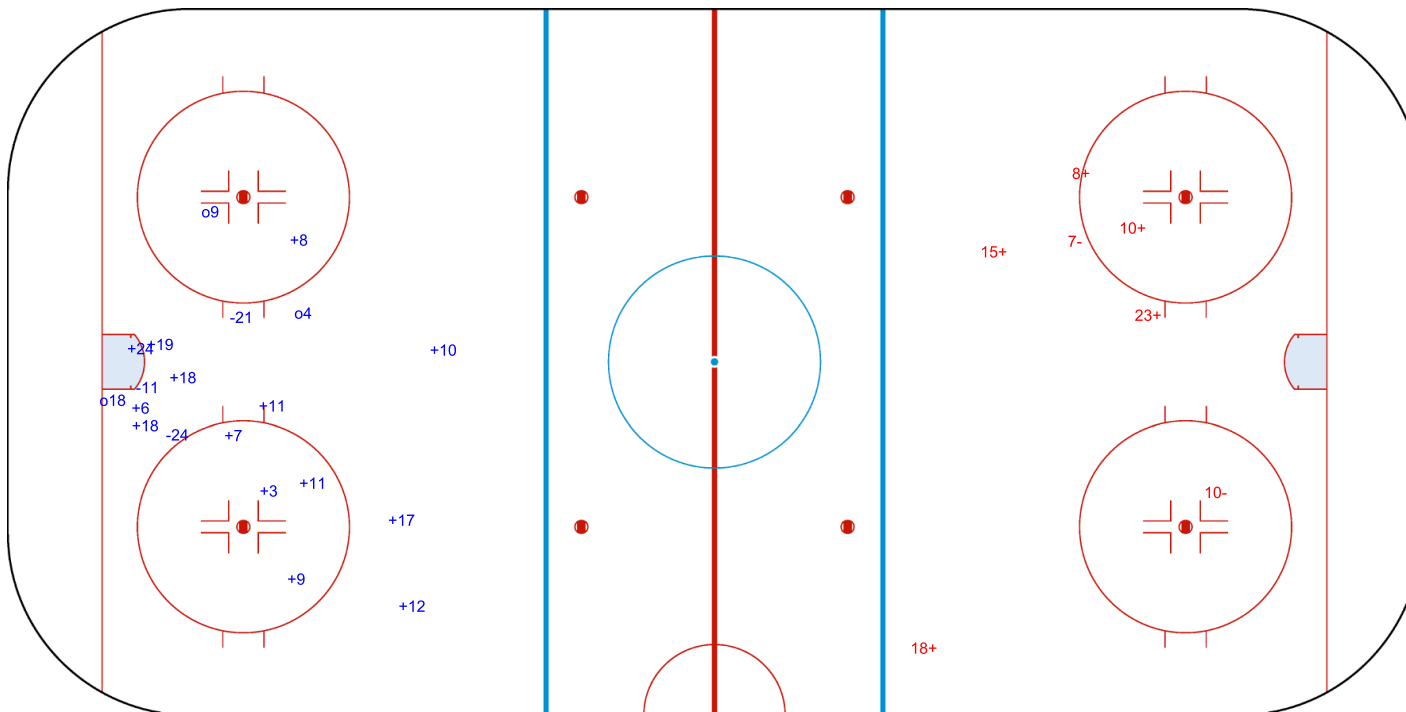

GK 1 of BEL

Shots by NED

Goals (o): 3 SSG (+): 14
SSP (<): 0 SPG (-): 3

GK 1 of BEL

Period: 2

Shots by BEL

Goals (o): 0 SSG (+): 5
SSP (>): 0 SPG (-): 2

GK 1 of NED