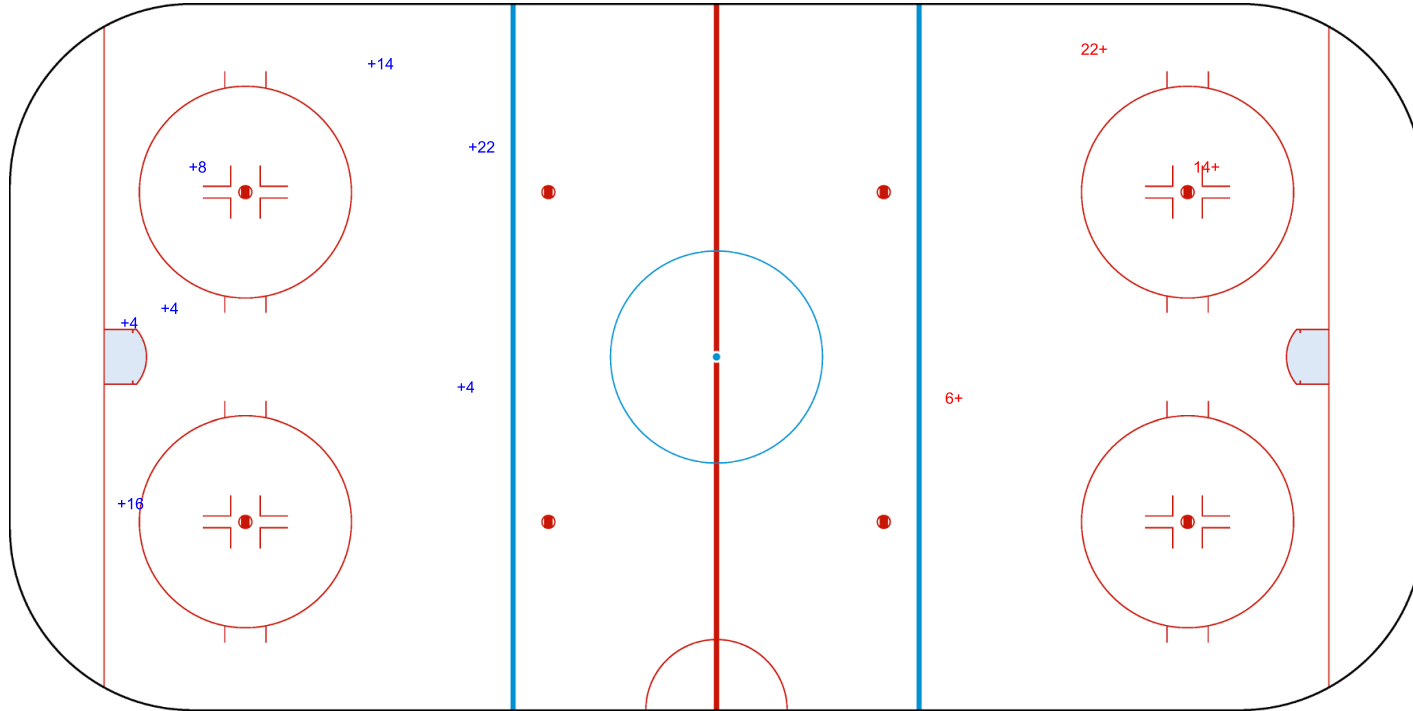

Great Britain
Sheffield
BAUER ARENA ICE

SUN 15 DEC 2024
START TIME 16:00

WOMEN'S OLYMPIC ICE HOCKEY QUALIFICATION ROUND 3
GROUP E

INTERNATIONAL
ICE HOCKEY
FEDERATION

ROUND ROBIN, GAME 6

Shots by NED

Goals (o): 0   SSG (+): 7
SSP (<): 0   SPG (-): 0

GK 25 of GBR

3rd Period

Shots by GBR

Goals (o): 0   SSG (+): 3
SSP (>): 0   SPG (-): 0

GK 1 of NED