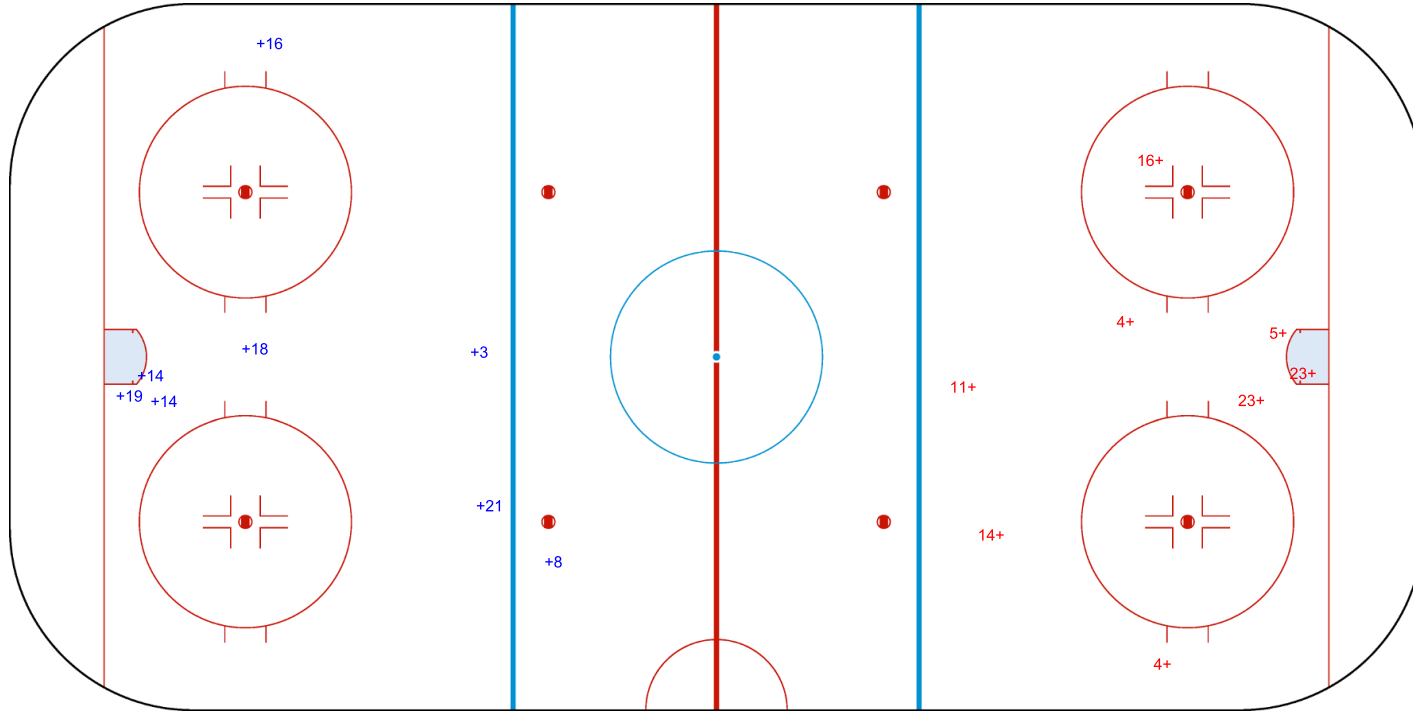

Great Britain
Sheffield
BAUER ARENA ICE

SUN 15 DEC 2024
START TIME 16:00

WOMEN'S OLYMPIC ICE HOCKEY QUALIFICATION ROUND 3
GROUP E

INTERNATIONAL
ICE HOCKEY
FEDERATION

ROUND ROBIN, GAME 6

Shots by GBR

Goals (o): 0   SSG (+): 8
SSP (<): 0   SPG (-): 0

GK 1 of NED

2nd Period

Shots by NED

Goals (o): 0   SSG (+): 8
SSP (>): 0   SPG (-): 0

GK 25 of GBR