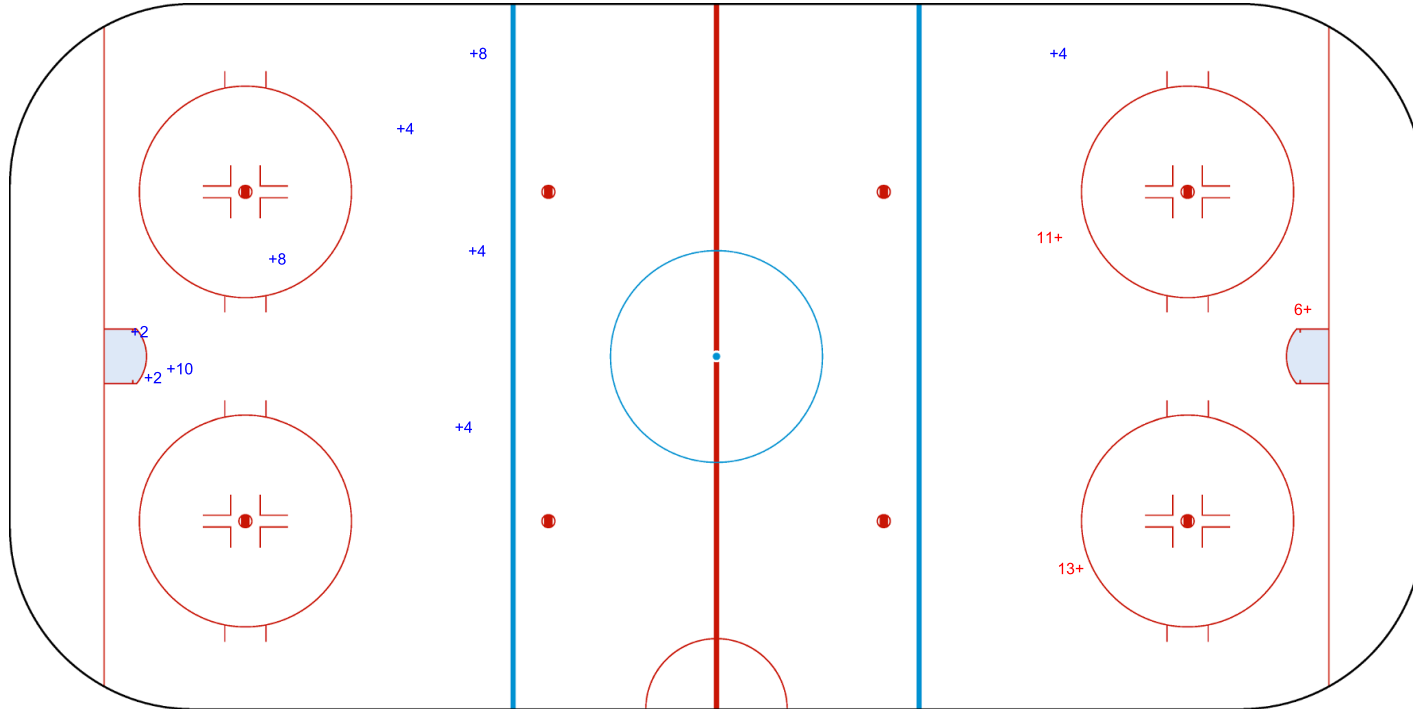

Great Britain
Sheffield
BAUER ARENA ICE

SUN 15 DEC 2024
START TIME 16:00

WOMEN'S OLYMPIC ICE HOCKEY QUALIFICATION ROUND 3
GROUP E

INTERNATIONAL
ICE HOCKEY
FEDERATION

ROUND ROBIN, GAME 6

SHOT CHART

NED - GBR

Shots by NED

Goals (o): 0   SSG (+): 9
SSP (<): 0   SPG (-): 0

GK 25 of GBR

1st Period

Shots by GBR

Goals (o): 0   SSG (+): 3
SSP (>): 0   SPG (-): 0

GK 1 of NED