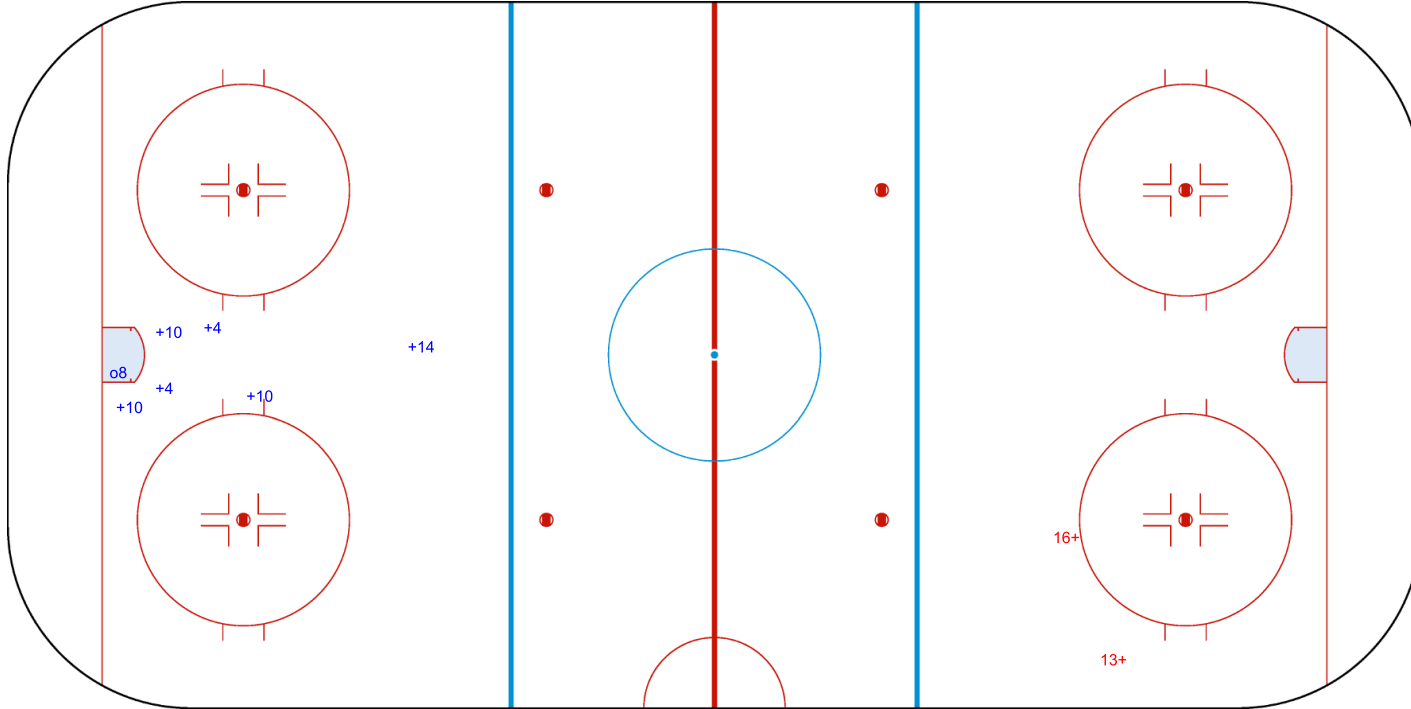

Great Britain
Sheffield
BAUER ARENA ICE

SUN 15 DEC 2024
START TIME 16:00

WOMEN'S OLYMPIC ICE HOCKEY QUALIFICATION ROUND 3
GROUP E

ROUND ROBIN, GAME 6

INTERNATIONAL
ICE HOCKEY
FEDERATION

Shots by NED

Goals (o): 1   SSG (+): 6
SSP (<): 0   SPG (-): 0

GK 25 of GBR

Overtime

Shots by GBR

Goals (o): 0   SSG (+): 2
SSP (>): 0   SPG (-): 0

GK 1 of NED

Legend:	GK Goalkeeper	SPG Shots past goal	SSG Shots saved by goalkeeper	SSP Shots saved by player