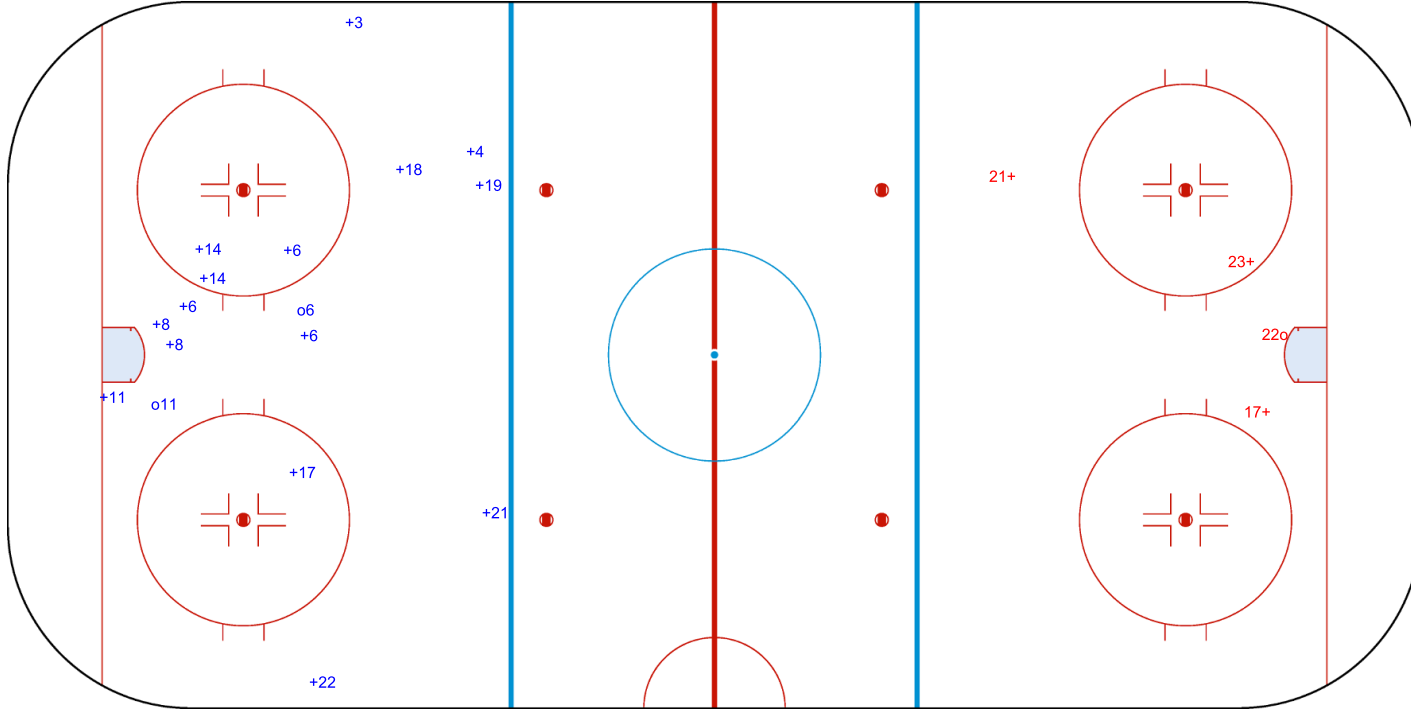

Great Britain
Sheffield
BAUER ARENA ICE

THU 12 DEC 2024
START TIME 16:00

WOMEN'S OLYMPIC ICE HOCKEY QUALIFICATION ROUND 3
GROUP E

INTERNATIONAL
ICE HOCKEY
FEDERATION

ROUND ROBIN, GAME 2

Shots by GBR

Goals (o): 2   SSG (+): 15
SSP (<): 0   SPG (-): 0

GK 1 of LAT

2nd Period

Shots by LAT

Goals (o): 1   SSG (+): 3
SSP (>): 0   SPG (-): 0

GK 25 of GBR