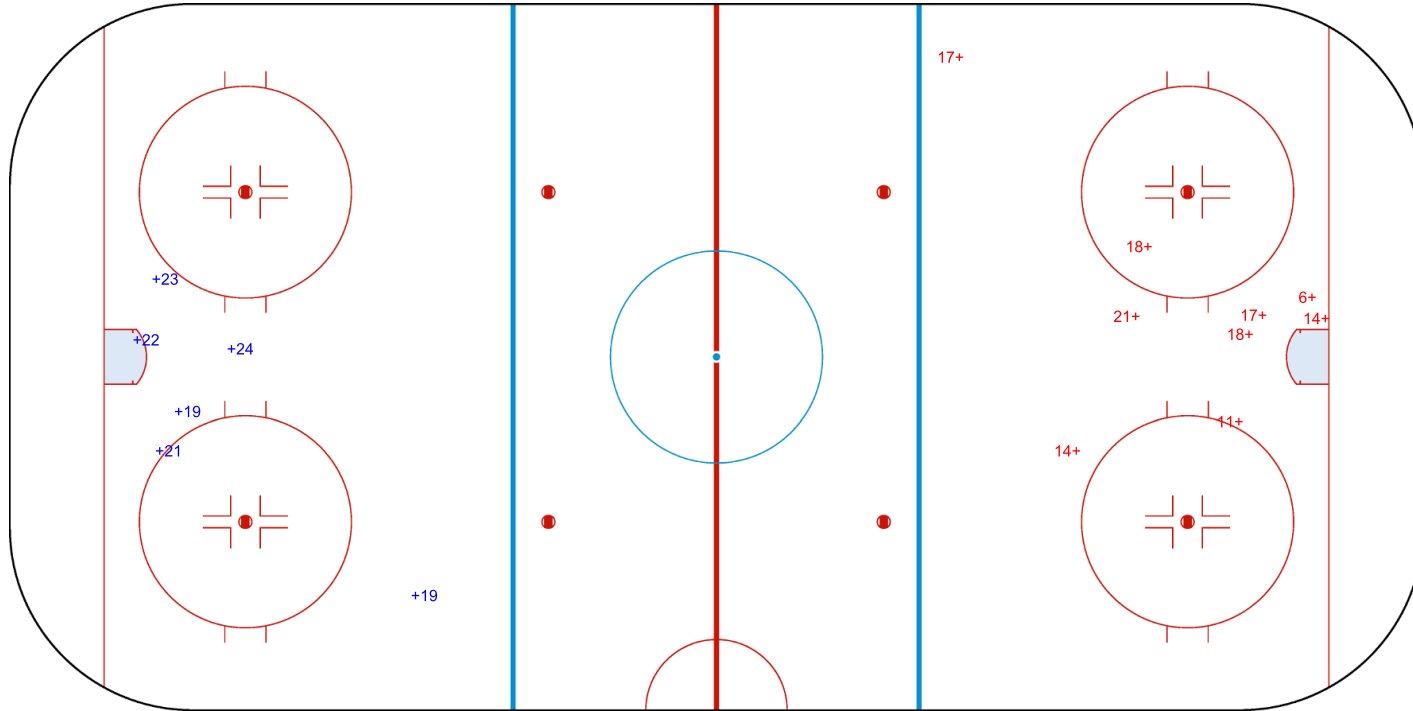

Great Britain
Sheffield
BAUER ARENA ICE

THU 12 DEC 2024
START TIME 16:00

WOMEN'S OLYMPIC ICE HOCKEY QUALIFICATION ROUND 3
GROUP E

INTERNATIONAL
ICE HOCKEY
FEDERATION

ROUND ROBIN, GAME 2

Shots by LAT

Goals (o): 0

SSG (+): 6

SSP (<): 0

SPG (-): 0

GK 25 of GBR

3rd Period

Shots by GBR

Goals (o): 0

SSG (+): 9

SSP (>): 0

SPG (-): 0

GK 1 of LAT

Legend:

GK Goalkeeper

SPG Shots past goal

SSG Shots saved by goalkeeper

SSP Shots saved by player