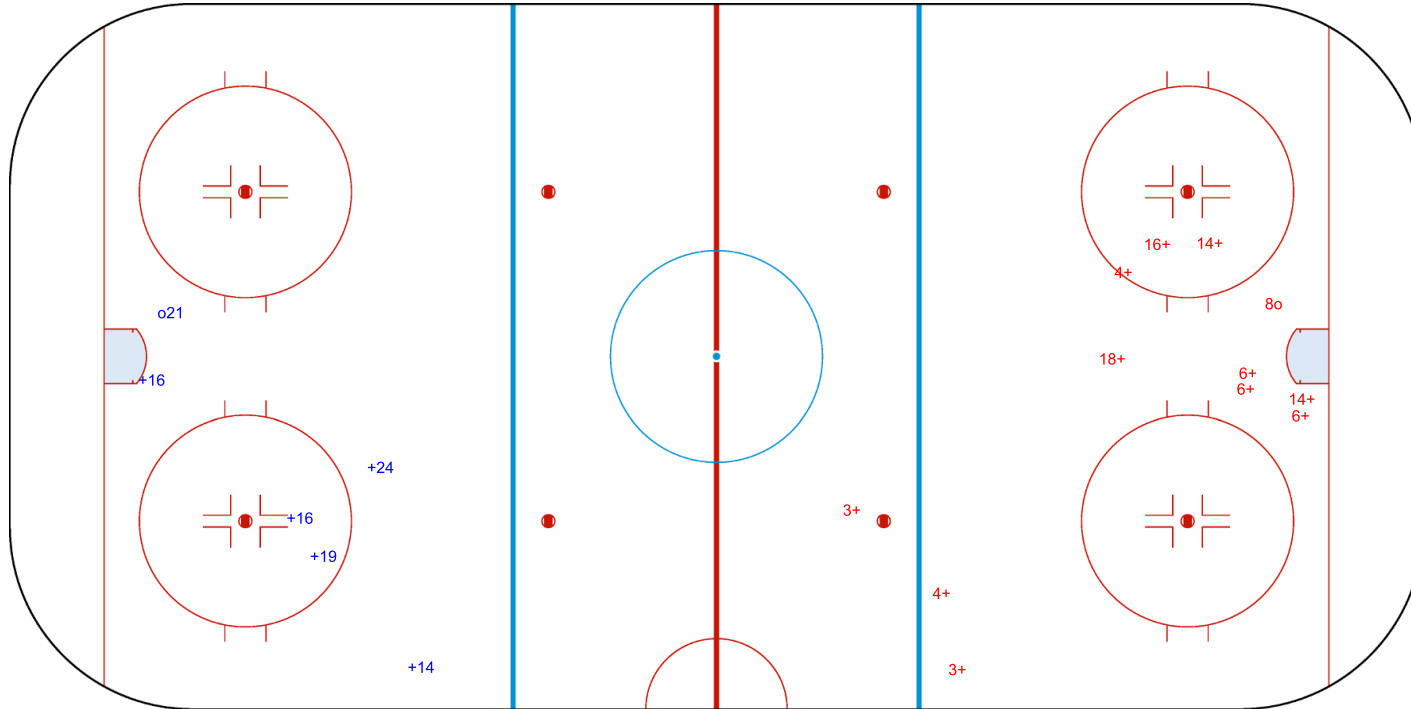

Great Britain
Sheffield
BAUER ARENA ICE

THU 12 DEC 2024
START TIME 16:00

WOMEN'S OLYMPIC ICE HOCKEY QUALIFICATION ROUND 3
GROUP E

INTERNATIONAL
ICE HOCKEY
FEDERATION

ROUND ROBIN, GAME 2

SHOT CHART
GBR - LAT

Shots by LAT
Goals (o): 1
SSP (<): 0
SSG (+): 5
SPG (-): 0

GK 25 of GBR

1st Period

Shots by GBR
Goals (o): 1
SSP (>): 0
SSG (+): 11
SPG (-): 0

GK 1 of LAT