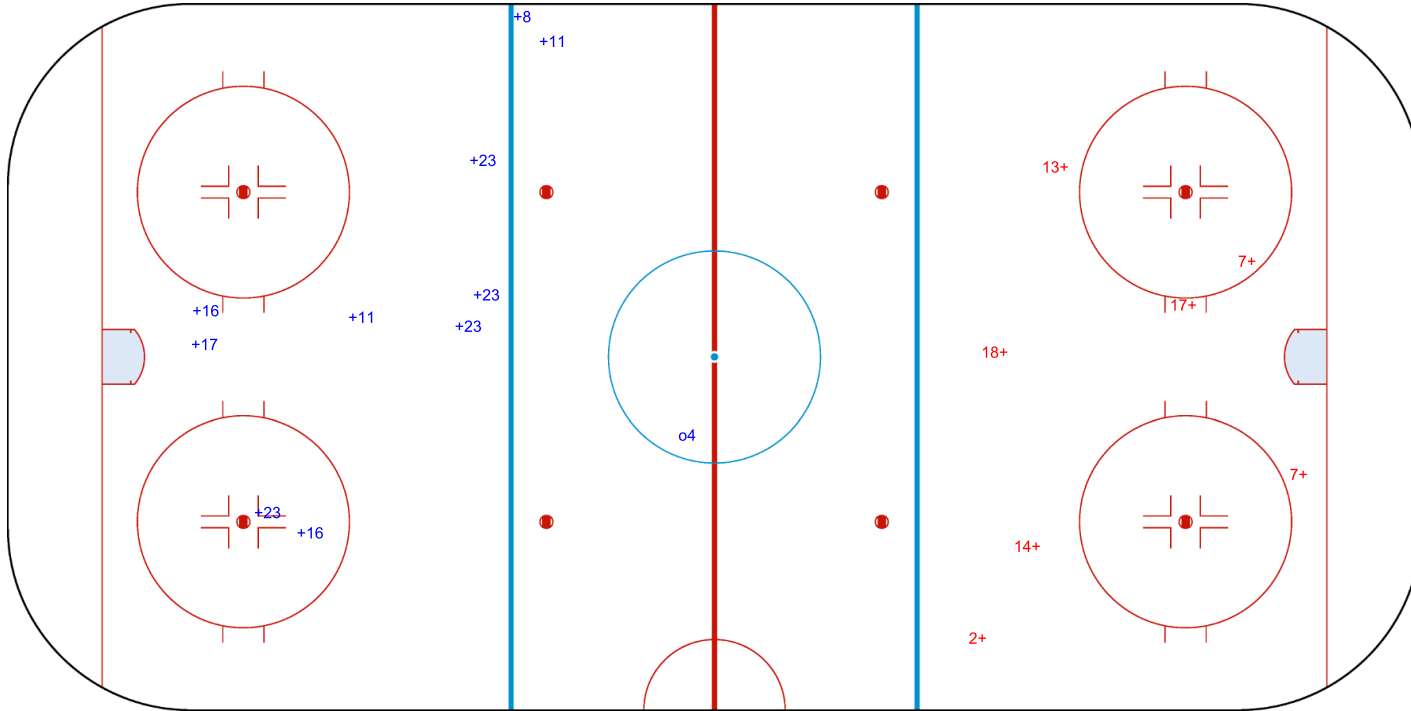

Great Britain
Sheffield
BAUER ARENA ICE

THU 12 DEC 2024
START TIME 12:30

WOMEN'S OLYMPIC ICE HOCKEY QUALIFICATION ROUND 3
GROUP E

INTERNATIONAL
ICE HOCKEY
FEDERATION

ROUND ROBIN, GAME 1

Shots by NED

Goals (o): 1   SSG (+): 10
SSP (<): 0   SPG (-): 0

GK 20 of ESP

3rd Period

Shots by ESP

Goals (o): 0   SSG (+): 7
SSP (>): 0   SPG (-): 0

GK 1 of NED

Legend:

GK   Goalkeeper   **SPG**   Shots past goal   **SSG**   Shots saved by goalkeeper   **SSP**   Shots saved by player