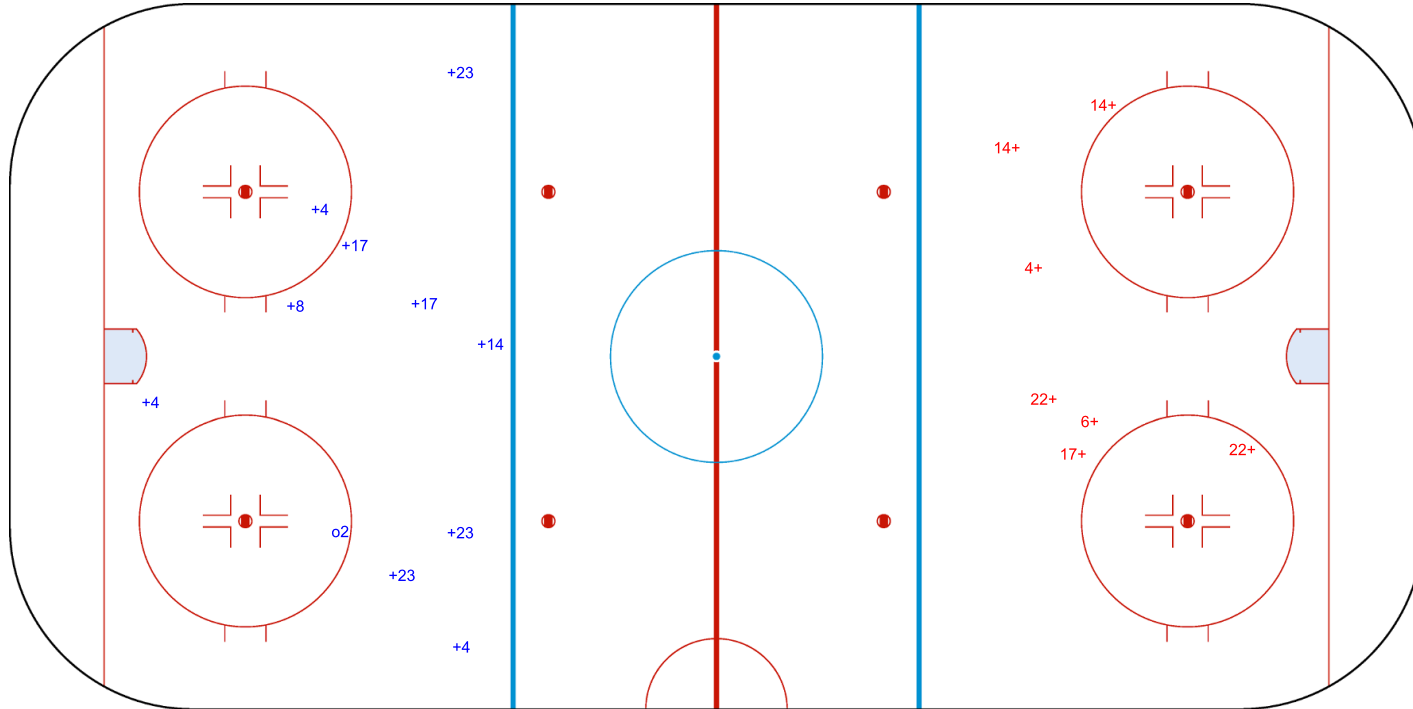

Great Britain
Sheffield
BAUER ARENA ICE

THU 12 DEC 2024
START TIME 12:30

WOMEN'S OLYMPIC ICE HOCKEY QUALIFICATION ROUND 3
GROUP E

INTERNATIONAL
ICE HOCKEY
FEDERATION

ROUND ROBIN, GAME 1

SHOT CHART

NED - ESP

1st Period

Shots by NED

Goals (o): 1   SSG (+): 10
SSP (-): 0   SPG (-): 0

GK 20 of ESP

Shots by ESP

Goals (o): 0   SSG (+): 7
SSP (>): 0   SPG (-): 0

GK 1 of NED