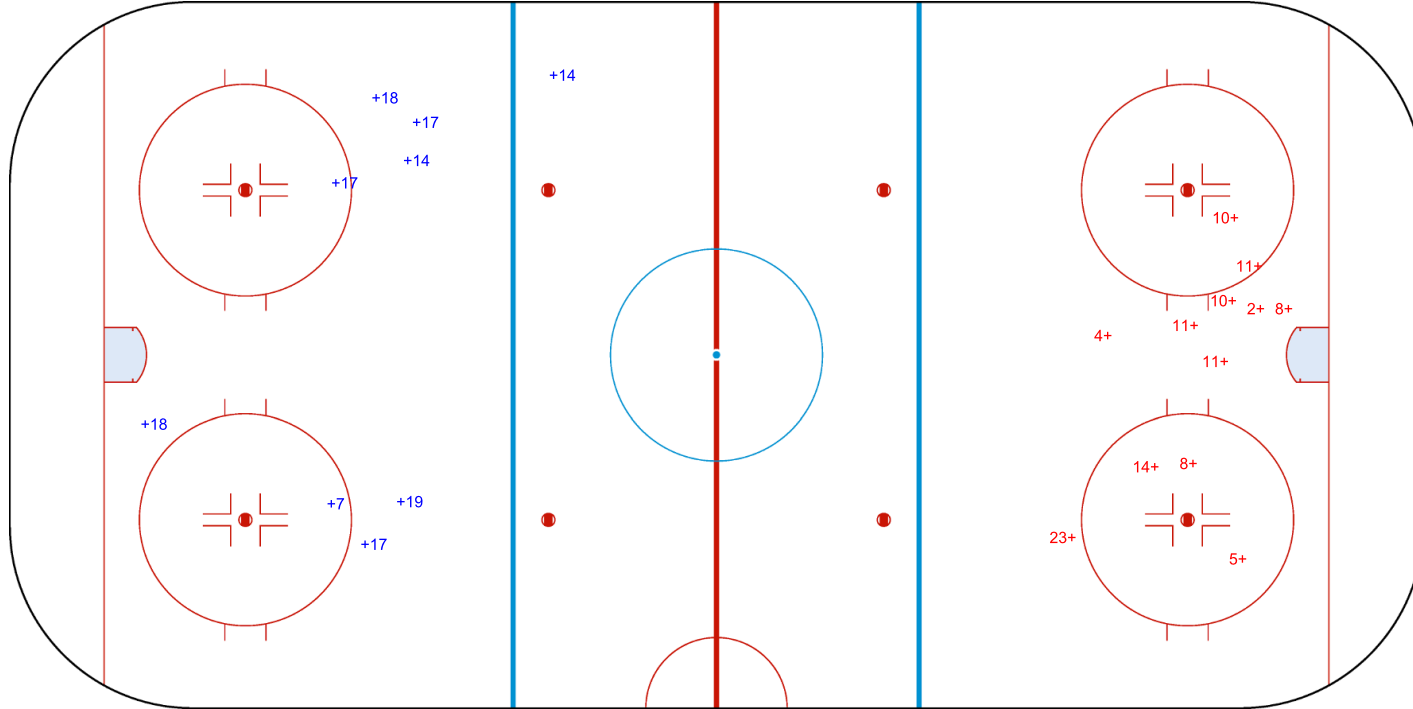

Great Britain
Sheffield
BAUER ARENA ICE

THU 12 DEC 2024
START TIME 12:30

WOMEN'S OLYMPIC ICE HOCKEY QUALIFICATION ROUND 3
GROUP E

INTERNATIONAL
ICE HOCKEY
FEDERATION

ROUND ROBIN, GAME 1

Shots by ESP

Goals (o): 0

SSG (+): 9

SSP (<): 0

SPG (-): 0

GK 1 of NED

2nd Period

Shots by NED

Goals (o): 0

SSG (+): 12

SSP (>): 0

SPG (-): 0

GK 20 of ESP