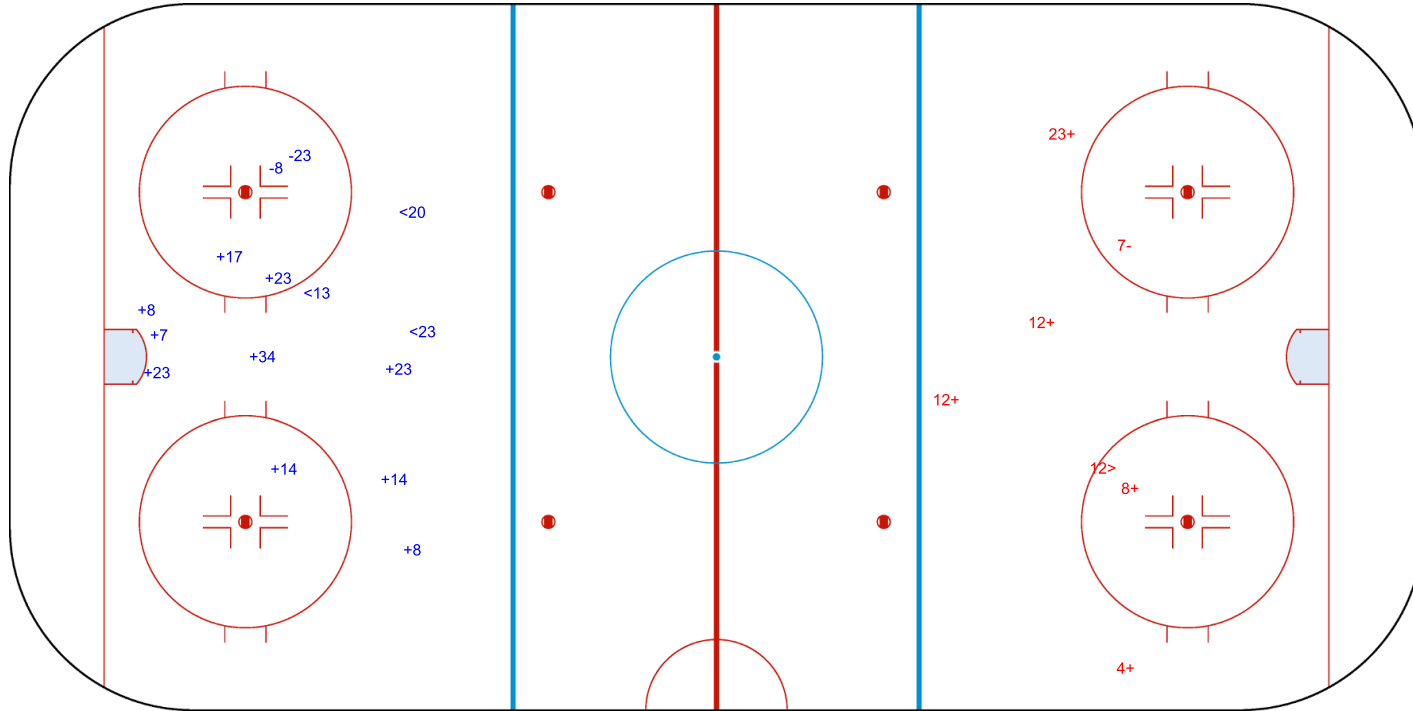

Shots by GER

Goals (o): 0   SSG (+): 10
SSP (<): 3   SPG (-): 2

GK 25 of AUT

3rd Period

Shots by AUT

Goals (o): 0   SSG (+): 5
SSP (>): 1   SPG (-): 1

GK 35 of GER

Legend:	
GK	Goalkeeper
SPG	Shots past goal
SSG	Shots saved by goalkeeper
SSP	Shots saved by player