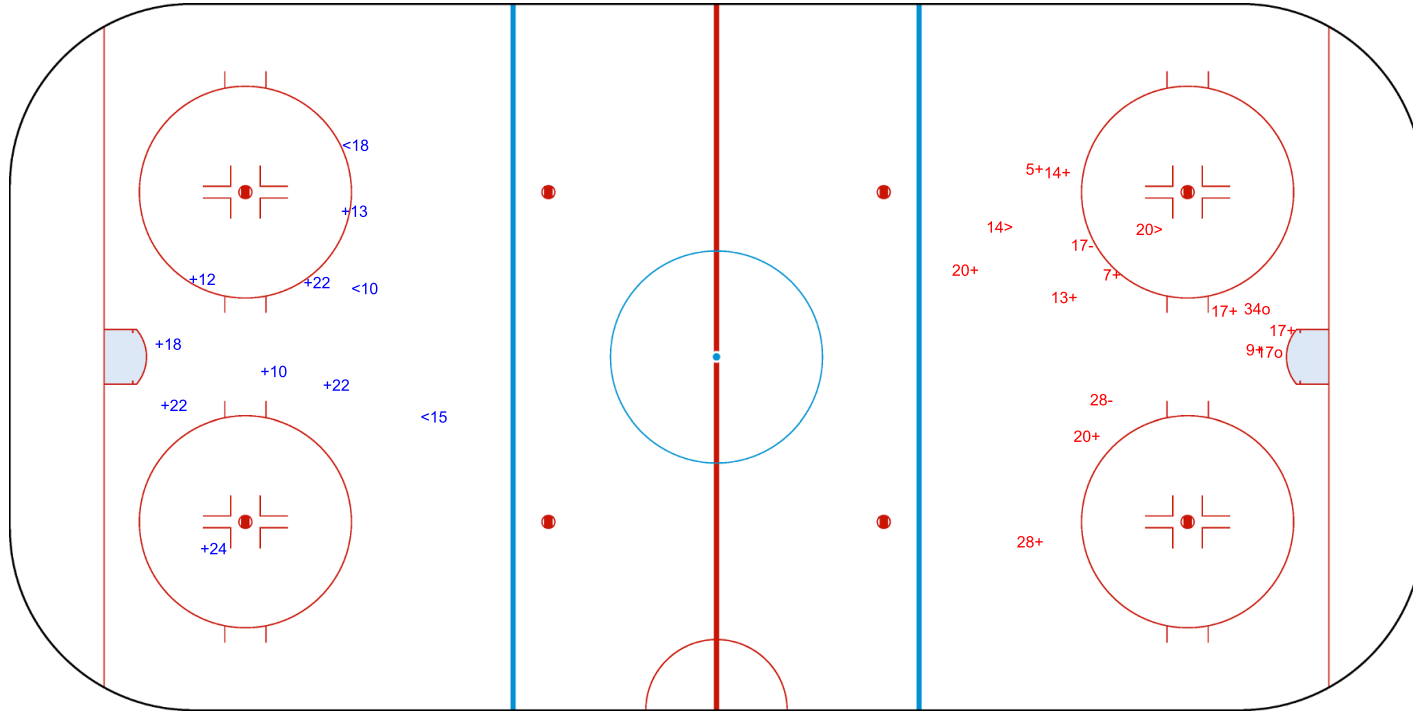

Shots by AUT
Goals (o): 0   SSG (+): 8
SSP (-): 3   SPG (-): 0

GK 35 of GER

GER →   **2nd Period**   ← **AUT**

Shots by GER
Goals (o): 2   SSG (+): 10
SSP (-): 2   SPG (-): 2

GK 25 of AUT