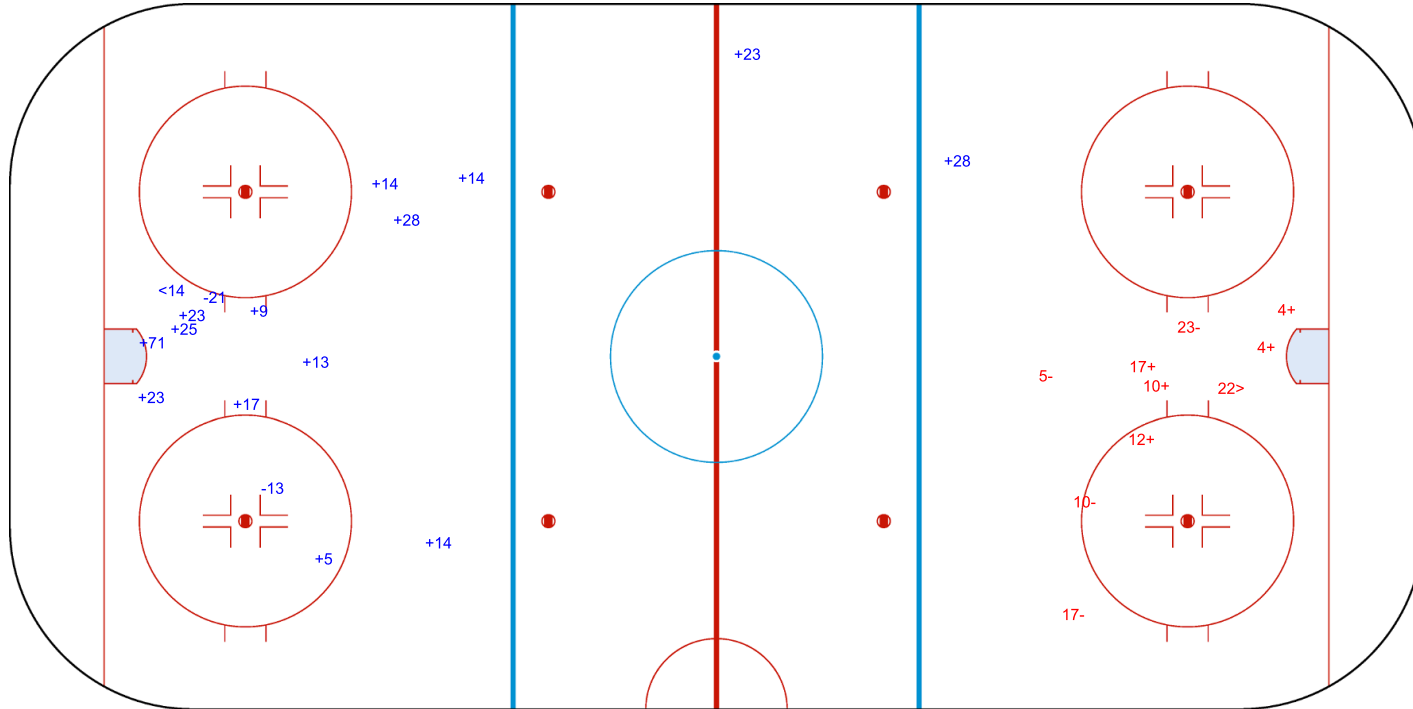

SHOT CHART
 GER - AUT

Shots by GER
 Goals (o): 0
 SSP (<): 1
 SSG (+): 14
 SPG (-): 2

GK 25 of AUT

1st Period

Shots by AUT
 Goals (o): 0
 SSP (>): 1
 SSG (+): 5
 SPG (-): 4

GK 35 of GER

Shots by AUT
 Goals (o): 0 SSG (+): 8
 SSP (-): 3 SPG (-): 0