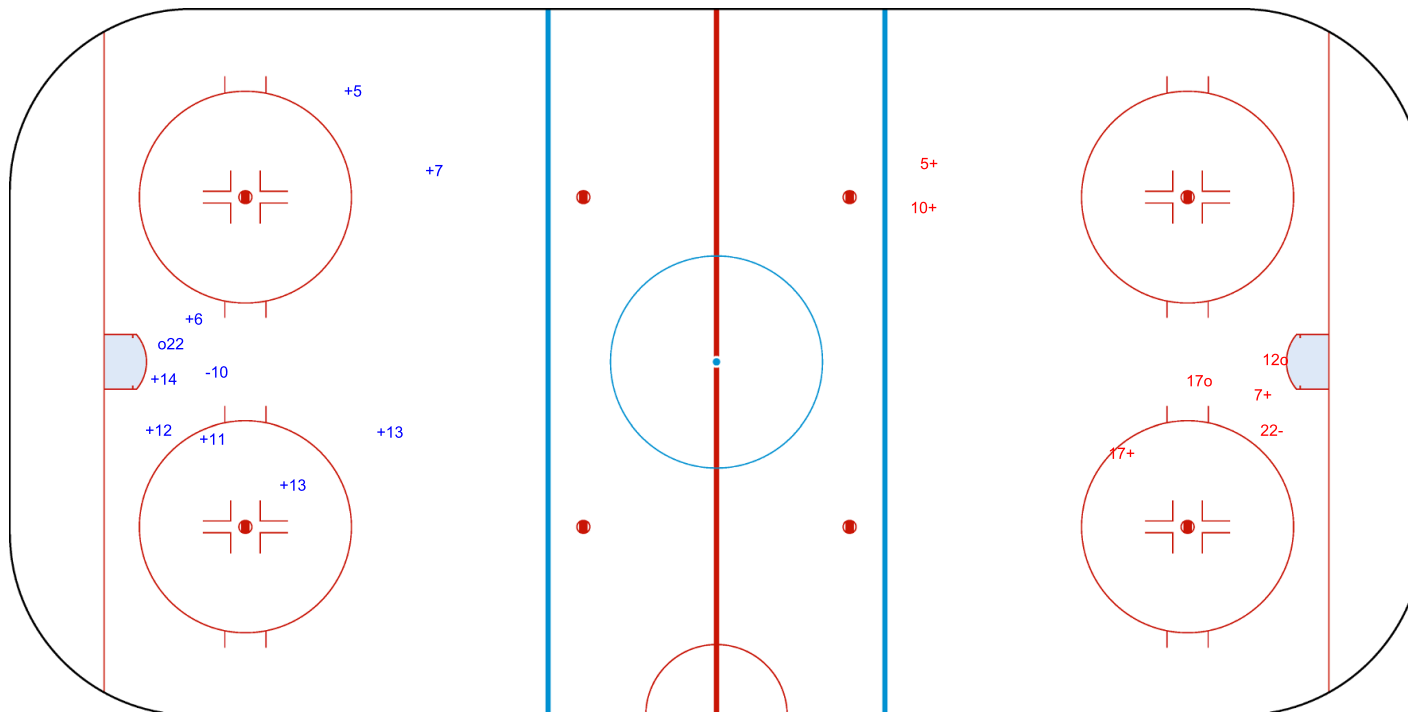

Shots by LTU

Goals (o): 0

SSG (+): 9

SSP (<): 0

SPG (-): 1

GK 1 of JPN

Period: 2

Shots by JPN

Goals (o): 1

SSG (+): 8

SSP (>): 0

SPG (-): 1

GK 1 of LTU

Shots by JPN
 Goals (o): 1
 SSP (<): 0
 SSG (+): 8
 SPG (-): 1

GK 1 of LTU

Period: 3

Shots by LTU
 Goals (o): 2
 SSP (>): 0
 SSG (+): 4
 SPG (-): 1

GK 1 of JPN

Legend:					
GK	Goalkeeper	SPG	Shots past goal	SSG	Shots saved by goalkeeper
				SSP	Shots saved by player