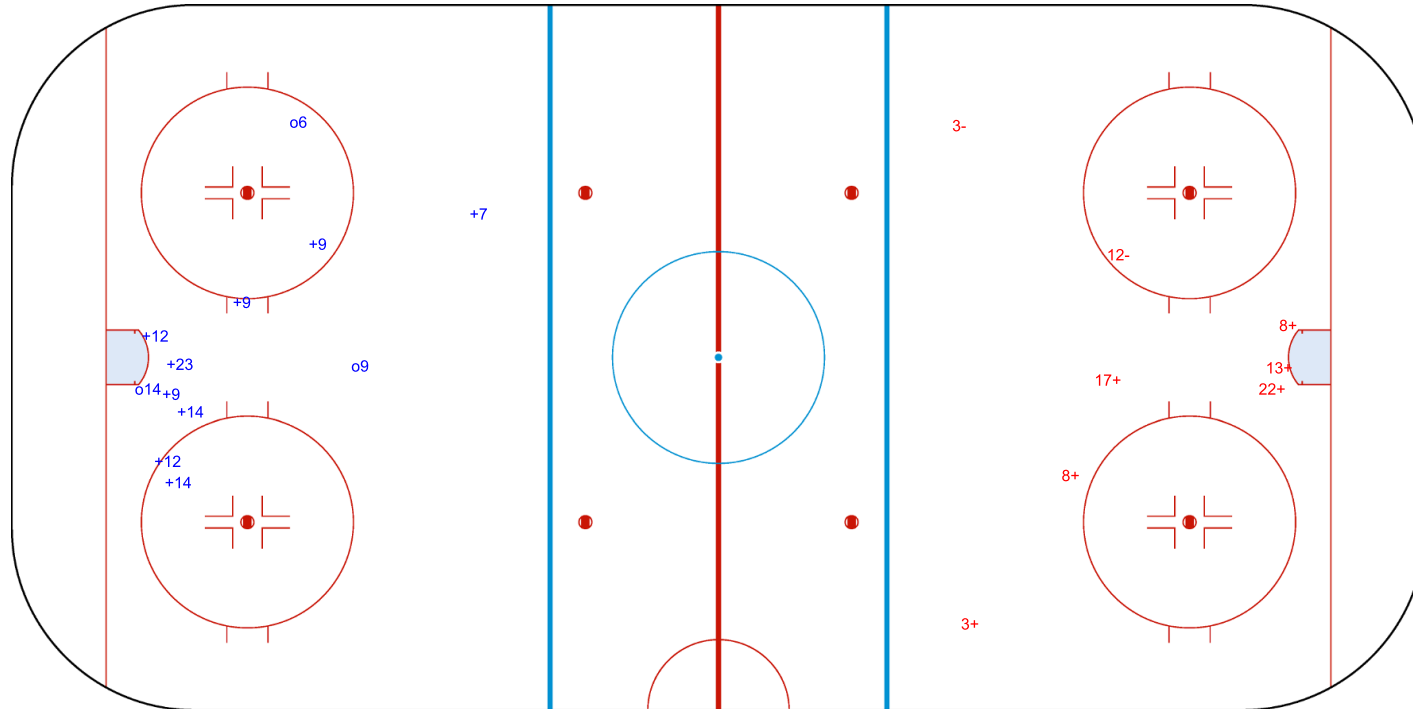

SHOT CHART

JPN - LTU

Shots by JPN
Goals (o): 3
SSP (<): 0
SSG (+): 9
SPG (-): 0

GK 1 of LTU

GK 25 of LTU

Period: 1

Shots by LTU
Goals (o): 0
SSP (>): 0
SSG (+): 6
SPG (-): 2

GK 1 of JPN

2020

ICE HOCKEY
U20 WORLD
CHAMPIONSHIP
LITHUANIA
Vilnius
Division II - Group A

PRAMOGU ARENA

SUN 12 JAN 2020

START TIME 19:00

IIHF ICE HOCKEY U20 WORLD CHAMPIONSHIP DIV II GROUP A

ROUND ROBIN, GAME 15

INTERNATIONAL
ICE HOCKEY
FEDERATION