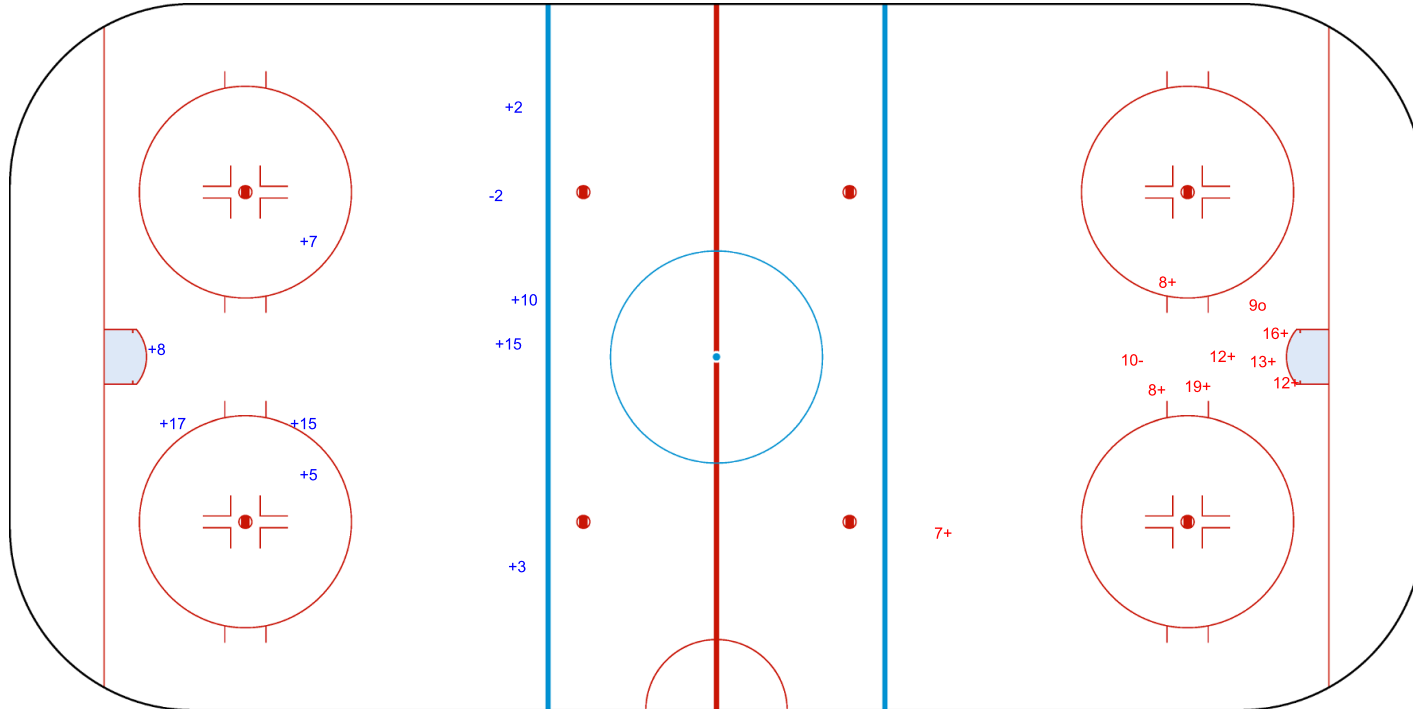

Shots by LTU

Goals (o): 0

SSG (+): 9

SSP (<): 0

SPG (-): 1

GK 1 of JPN

Period: 2

Shots by JPN

Goals (o): 1

SSG (+): 8

SSP (>): 0

SPG (-): 1

GK 1 of LTU

Shots by JPN
 Goals (o): 1
 SSP (<): 0
 SSG (+): 8
 SPG (-): 1

GK 1 of LTU

Period: 3

Shots by LTU
 Goals (o): 2
 SSP (>): 0
 SSG (+): 4
 SPG (-): 1

GK 1 of JPN

Legend:					
GK	Goalkeeper	SPG	Shots past goal	SSG	Shots saved by goalkeeper
				SSP	Shots saved by player