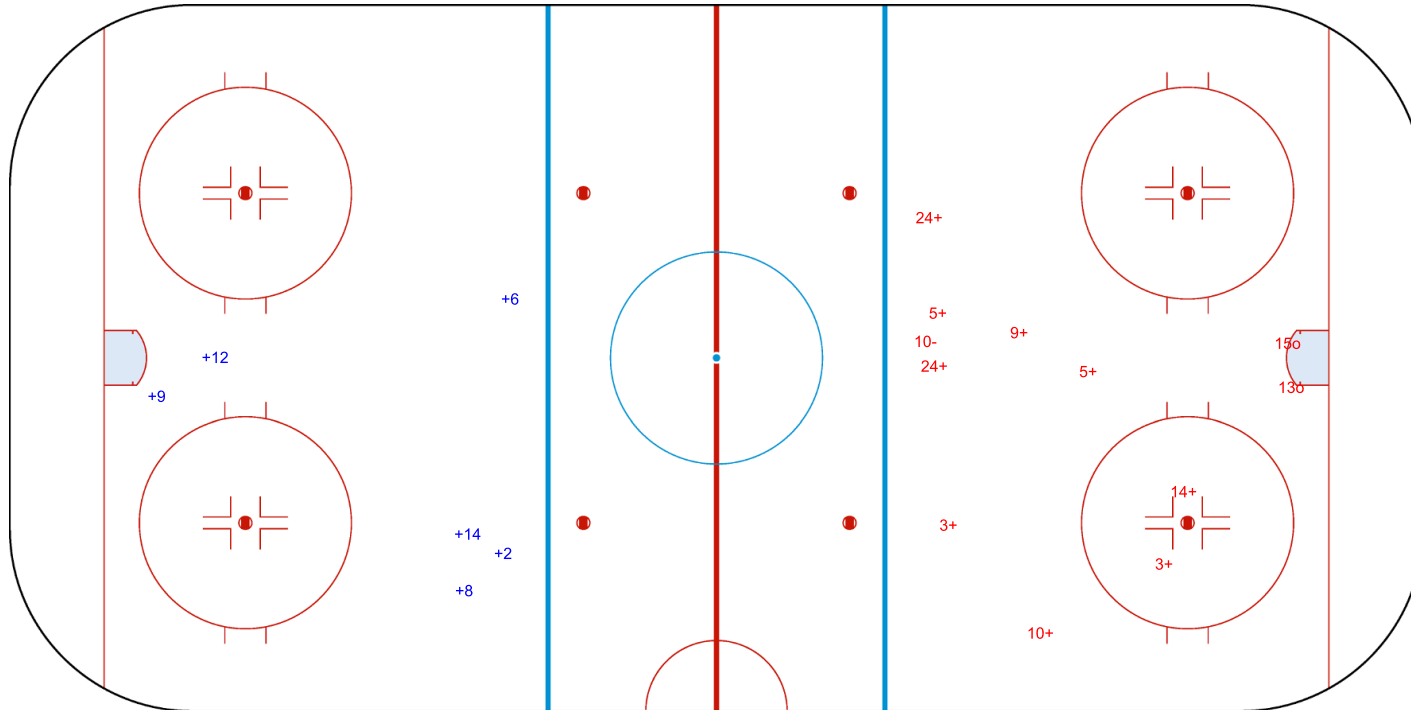

Shots by LTU  
Goals (o): 3    SSG (+): 8  
SSP (<): 0    SPG (-): 1

Period: 2

Shots by ROU  
Goals (o): 1    SSG (+): 12  
SSP (>): 0    SPG (-): 0

Shots by ROU  
 Goals (o): 0    SSG (+): 6  
 SSP (<): 0    SPG (-): 0

GK 25 of LTU

**Period: 3**

Shots by LTU  
 Goals (o): 2    SSG (+): 9  
 SSP (>): 0    SPG (-): 1

GK 25 of ROU

|                |                      |                            |                                      |                                  |
|----------------|----------------------|----------------------------|--------------------------------------|----------------------------------|
| <b>Legend:</b> | <b>GK</b> Goalkeeper | <b>SPG</b> Shots past goal | <b>SSG</b> Shots saved by goalkeeper | <b>SSP</b> Shots saved by player |
|----------------|----------------------|----------------------------|--------------------------------------|----------------------------------|