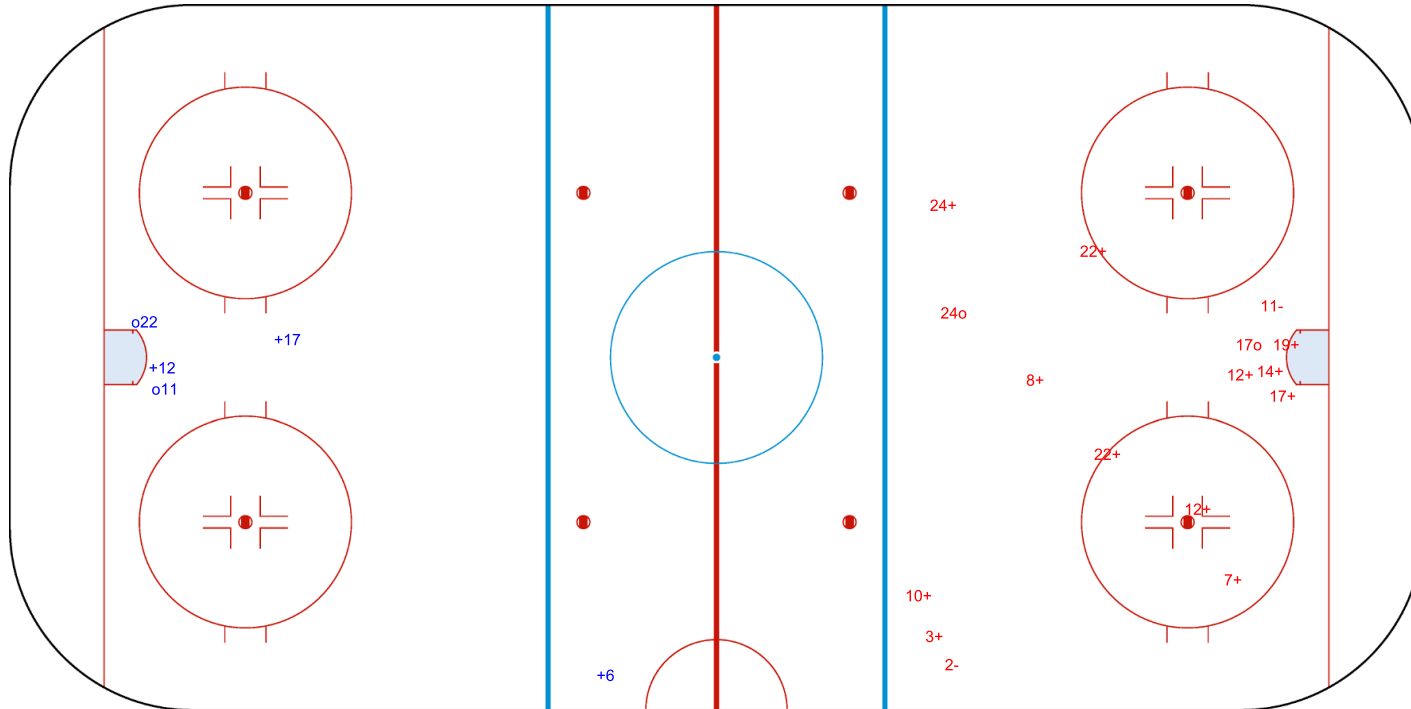

SHOT CHART  
ROU - LTU

Shots by ROU  
Goals (o): 2    SSG (+): 3  
SSP (<): 0    SPG (-): 0

GK 1 of LTU

GK 25 of LTU

Period: 1

Shots by LTU  
Goals (o): 2    SSG (+): 12  
SSP (>): 0    SPG (-): 2

GK 25 of ROU

Shots by LTU  
Goals (o): 3    SSG (+): 8  
SSP (<): 0    SPG (-): 1

Period: 2

Shots by ROU  
Goals (o): 1    SSG (+): 12  
SSP (>): 0    SPG (-): 0

Shots by ROU  
 Goals (o): 0    SSG (+): 6  
 SSP (<): 0    SPG (-): 0