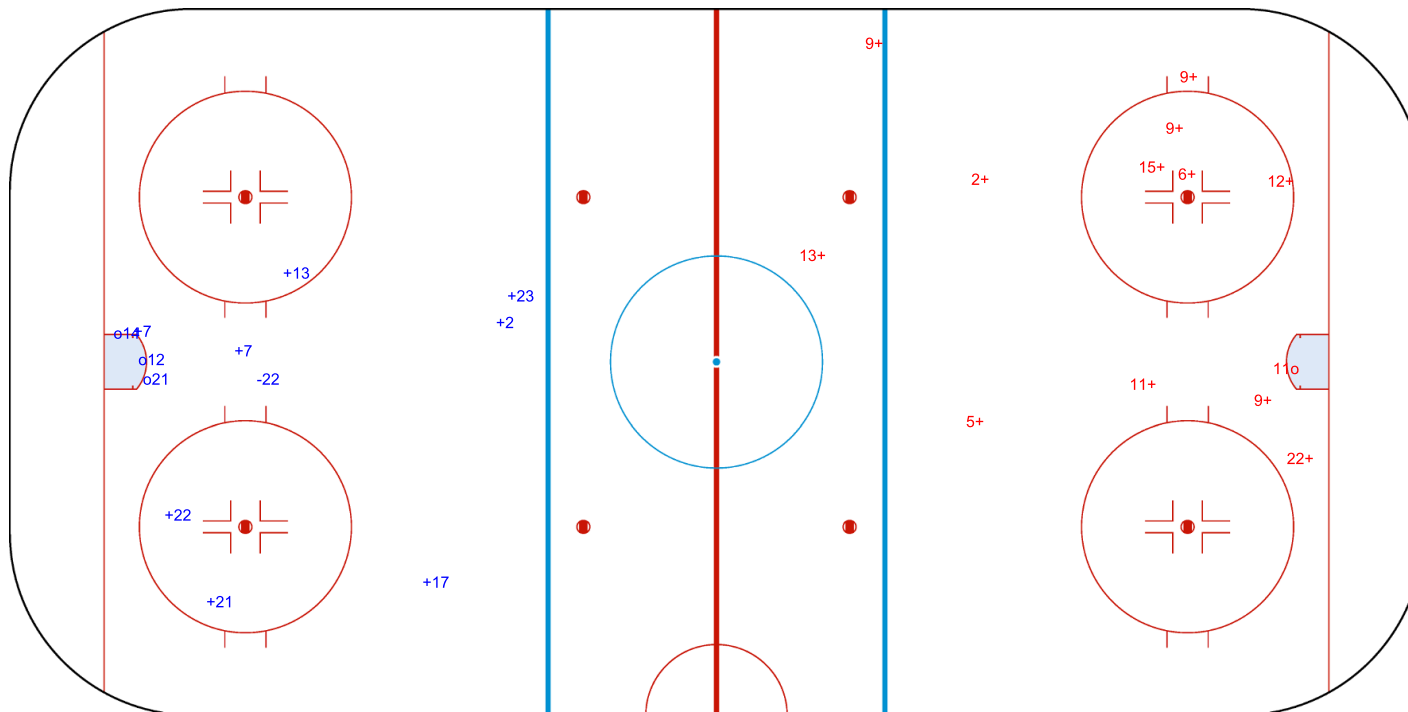

SHOT CHART  
ROU - LTU

Shots by ROU  
Goals (o): 2    SSG (+): 3  
SSP (<): 0    SPG (-): 0

GK 1 of LTU

GK 25 of LTU

Period: 1

Shots by LTU  
Goals (o): 2    SSG (+): 12  
SSP (>): 0    SPG (-): 2

GK 25 of ROU

Shots by LTU  
Goals (o): 3    SSG (+): 8  
SSP (<): 0    SPG (-): 1

Period: 2

Shots by ROU  
Goals (o): 1    SSG (+): 12  
SSP (>): 0    SPG (-): 0

Shots by ROU  
 Goals (o): 0    SSG (+): 6  
 SSP (<): 0    SPG (-): 0