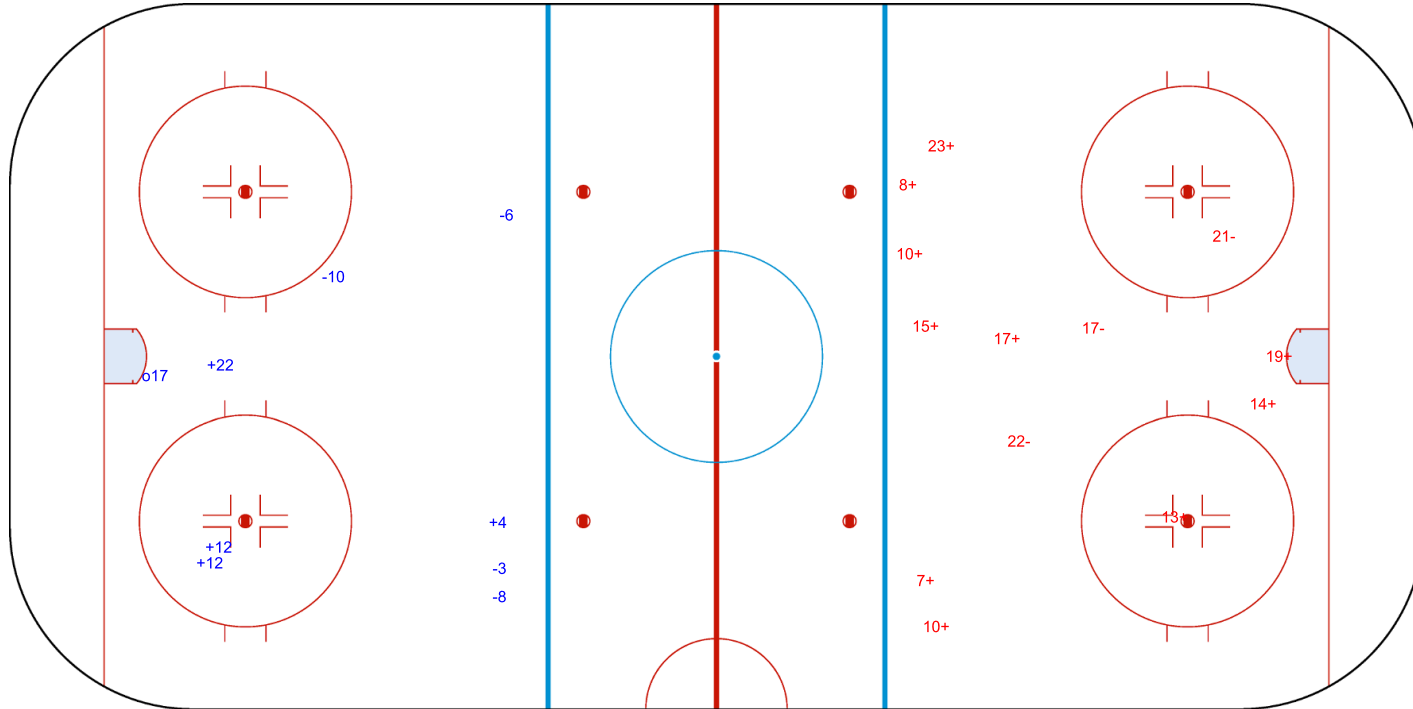

SHOT CHART
ESP - GBR

Shots by GBR
Goals (o): 1
SSP (<): 0
SSG (+): 4
SPG (-): 4

GK 25 of ESP

ESP → Period: 1 ← GBR

Shots by ESP
Goals (o): 0
SSP (>): 0
SSG (+): 10
SPG (-): 3

GK 1 of GBR

Shots by ESP
Goals (o): 3 SSG (+): 10
SSP (<): 0 SPG (-): 0

o21
o14 o21

GK 1 of GBR

GBR

Period: 2

ESP

Shots by GBR
Goals (o): 2 SSG (+): 5
SSP (>): 0 SPG (-): 0

o13
o22

GK 25 of ESP