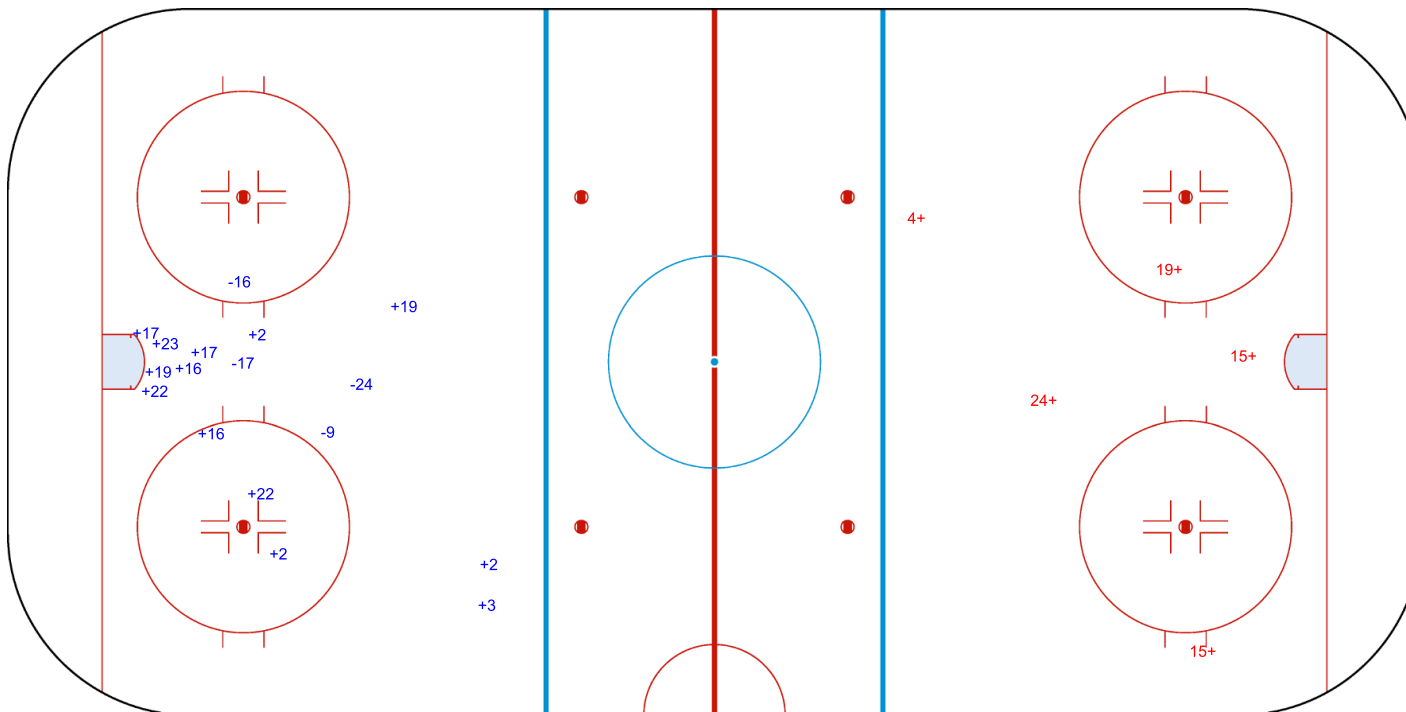

Shots by GBR
 Goals (o): 0 SSG (+): 13
 SSP (<): 0 SPG (-): 4

GK 25 of ESP

Period: 3

Shots by ESP
 Goals (o): 0 SSG (+): 5
 SSP (>): 0 SPG (-): 0

GK 1 of GBR

GK 25 of GBR

Shots by GBR

Goals (o): 0 SSG (+): 2
 SSP (-): 0 SPG (-): 0