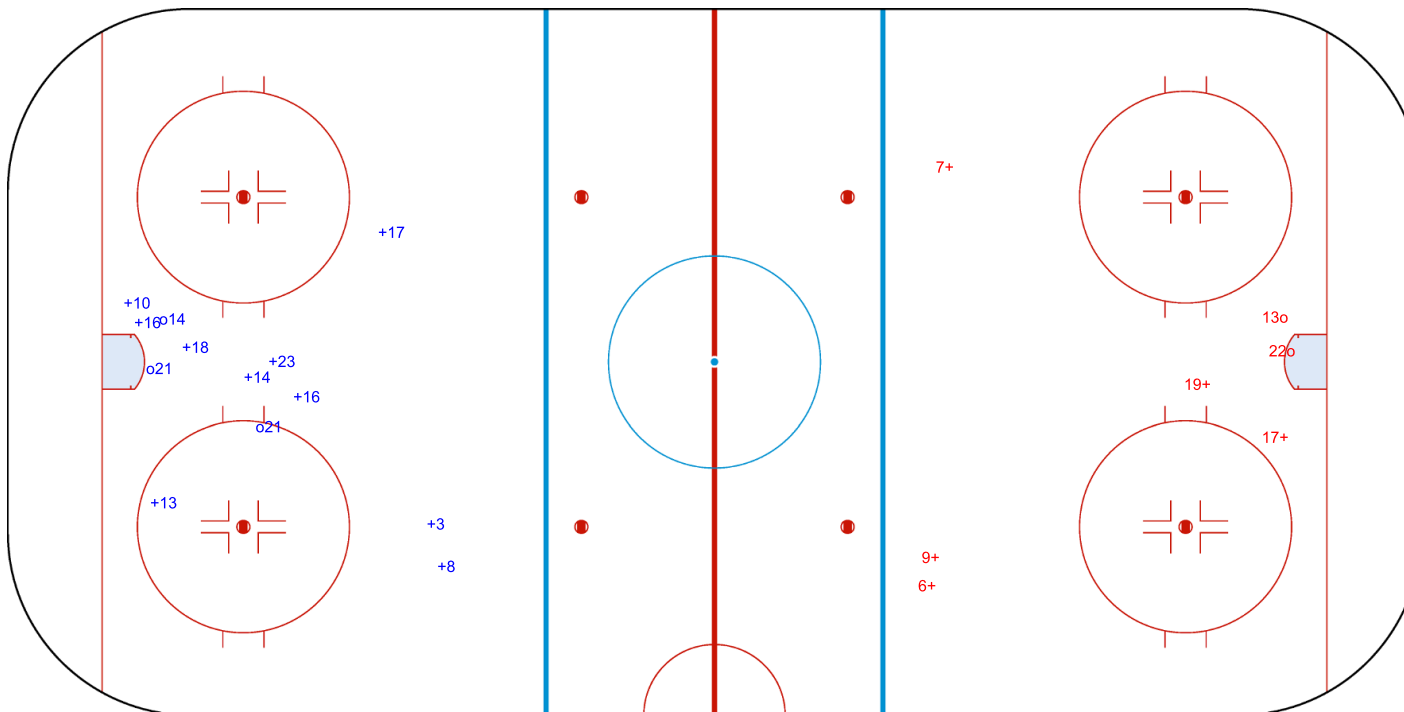

o21
o14 o21

GK 1 of GBR

GBR

Period: 2

ESP

Shots by GBR
Goals (o): 2 SSG (+): 5
SSP (>): 0 SPG (-): 0

o13
o22

GK 25 of ESP

Shots by GBR
 Goals (o): 0 SSG (+): 13
 SSP (<): 0 SPG (-): 4

GK 25 of ESP

Period: 3

Shots by ESP
 Goals (o): 0 SSG (+): 5
 SSP (>): 0 SPG (-): 0

GK 1 of GBR

GK 25 of GBR

Shots by GBR

Goals (o): 0 SSG (+): 2
 SSP (-): 0 SPG (-): 0