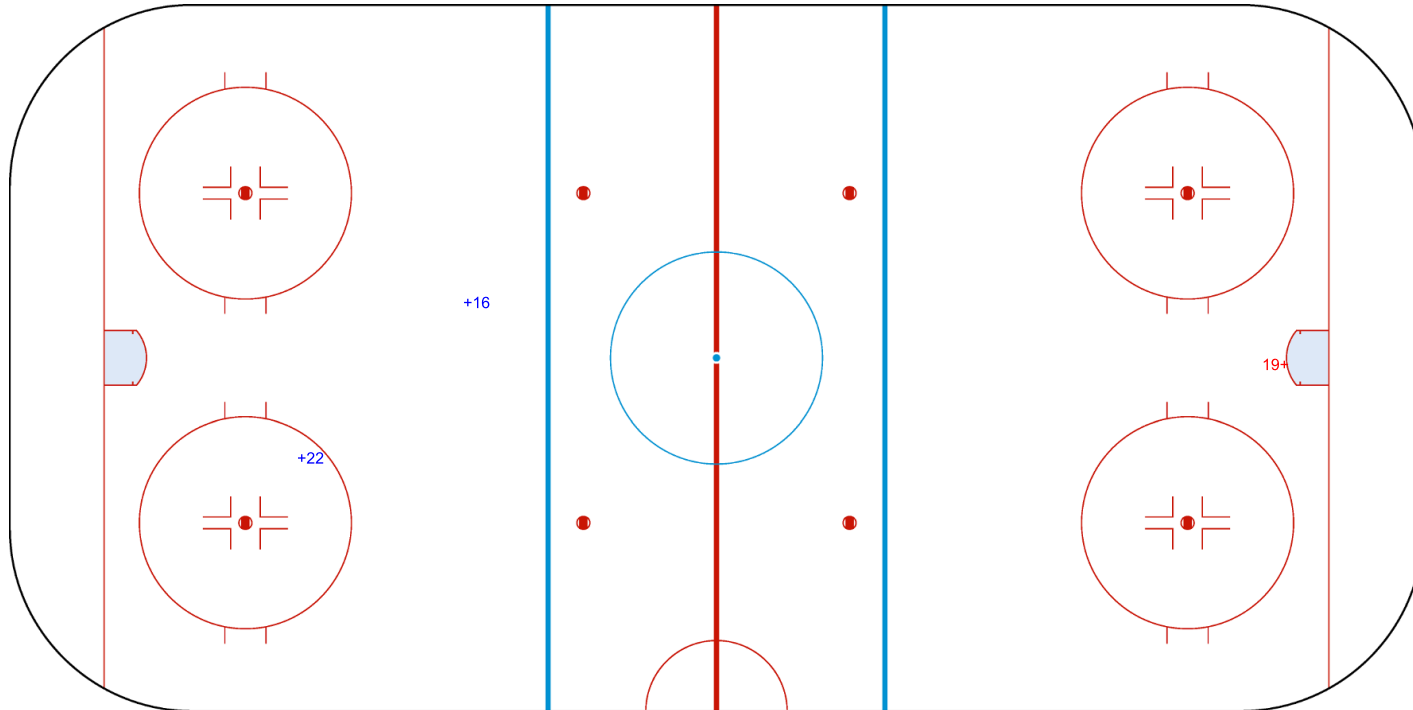

GK 25 of ESP

Overtime

Shots by ESP

Goals (o): 0 SSG (+): 1
 SSP (>): 0 SPG (-): 0

GK 25 of GBR

Legend:	GK Goalkeeper	SPG Shots past goal	SSG Shots saved by goalkeeper	SSP Shots saved by player
----------------	----------------------	----------------------------	--------------------------------------	----------------------------------