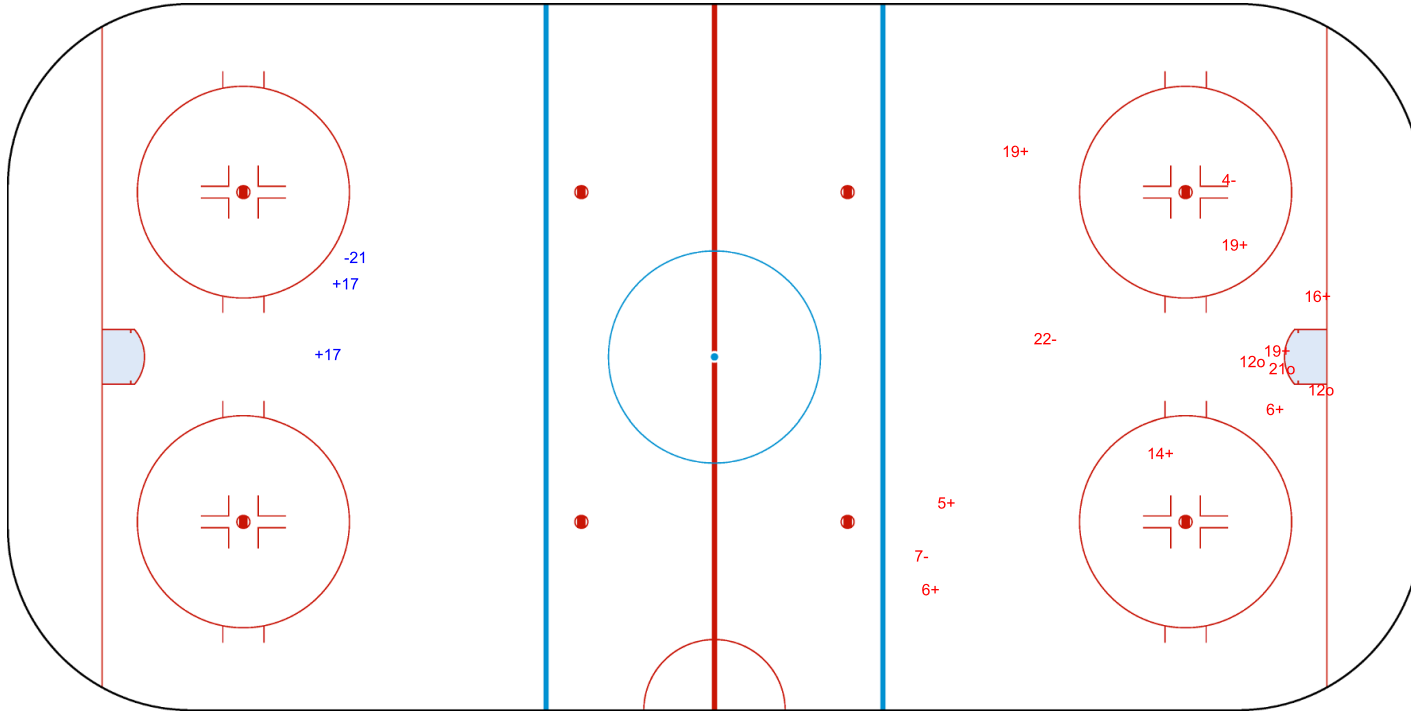

Shots by JPN

Goals (o): 3

SSG (+): 8

SSP (>): 0

SPG (-): 3

GK 1 of ESP

GK 25 of ESP

Shots by JPN
Goals (o): 0
SSP (<): 0
SSG (+): 10
SPG (-): 2