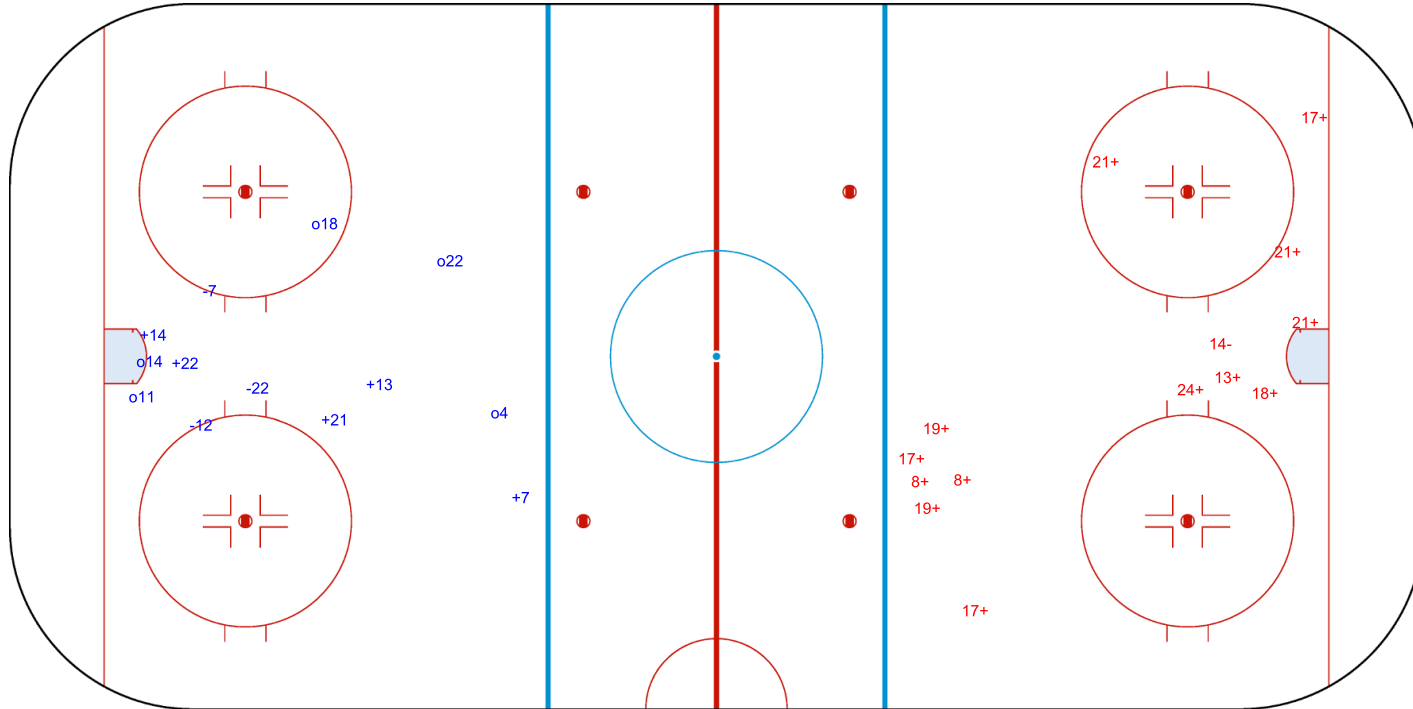

SHOT CHART

JPN - ESP

Period: 1

Shots by JPN

Goals (o): 5 SSG (+): 5
SSP (-): 0 SPG (-): 3

GK 1 of ESP

Shots by ESP

Goals (o): 0 SSG (+): 13
SSP (>): 0 SPG (-): 1

GK 1 of JPN

2020

ICE HOCKEY
U20 WORLD
CHAMPIONSHIP
LITHUANIA
Vilnius
Division II - Group A

PRAMOGU ARENA

THU 9 JAN 2020
START TIME 12:00

IIHF ICE HOCKEY U20 WORLD CHAMPIONSHIP DIV II GROUP A

ROUND ROBIN, GAME 7