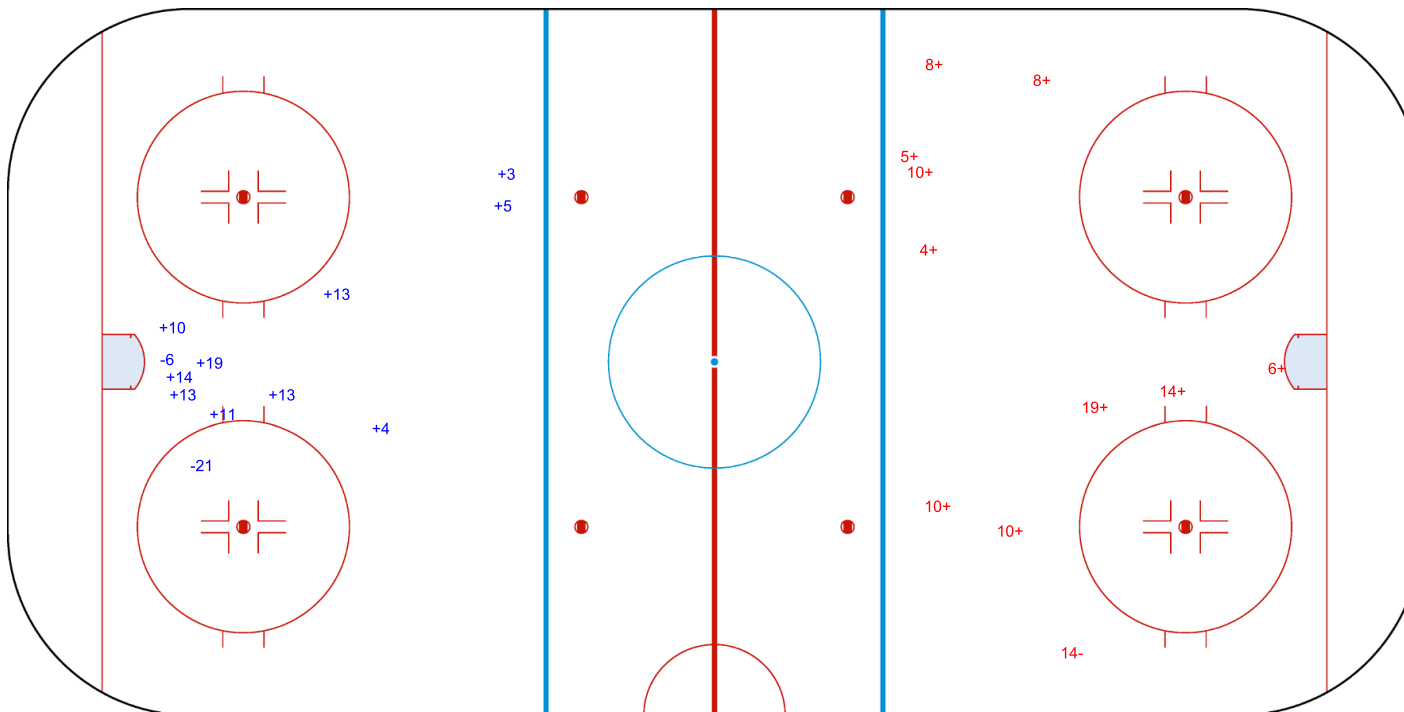

GK 25 of ESP

Period: 3

Shots by ESP
Goals (o): 0
SSP (>): 0
SSG (+): 10
SPG (-): 1

GK 1 of JPN

GK 20 of JPN

| Legend: | |
|------------|---------------------------|
| GK | Goalkeeper |
| SPG | Shots past goal |
| SSG | Shots saved by goalkeeper |
| SSP | Shots saved by player |