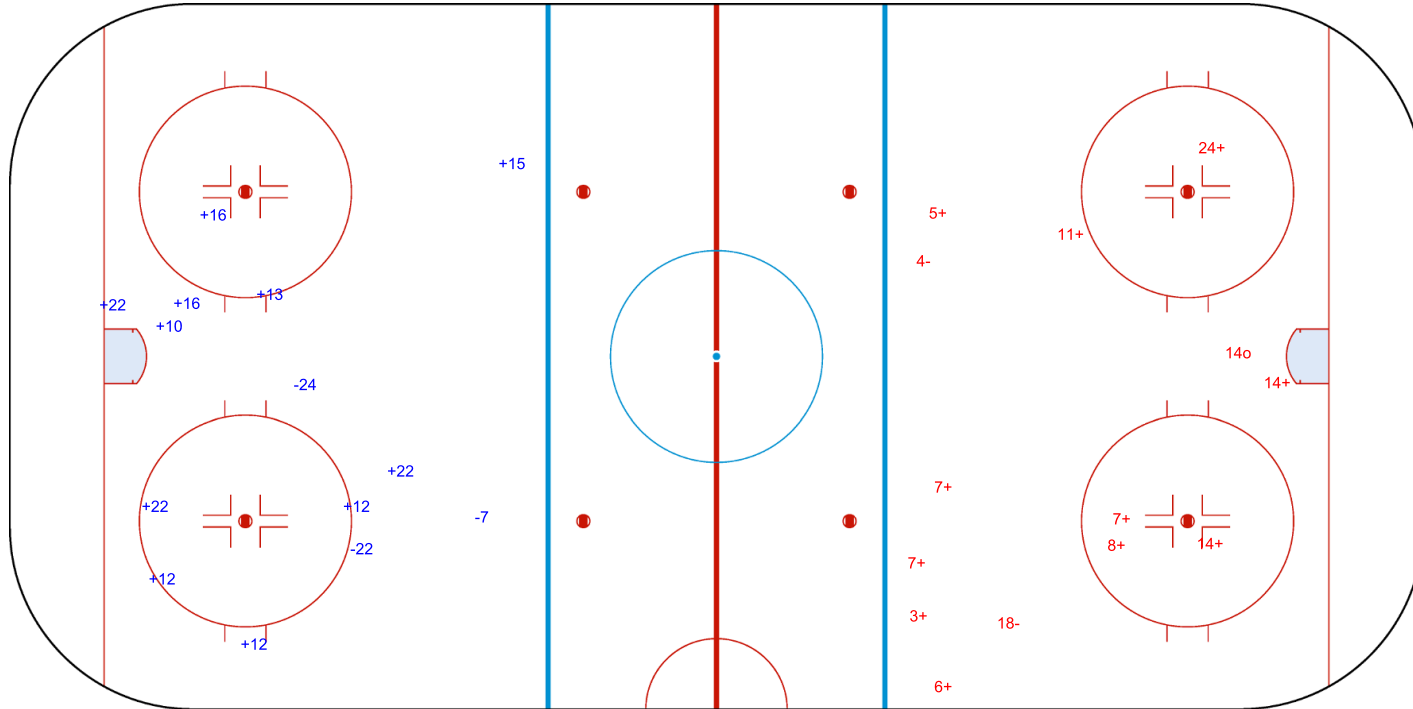

**SHOT CHART**  
**GBR - JPN**

Shots by GBR  
 Goals (o): 0  
 SSP (<): 0  
 SSG (+): 11  
 SPG (-): 3

GK 1 of JPN

**JPN** → **Period: 1** ← **GBR**

Shots by JPN  
 Goals (o): 1  
 SSP (>): 0  
 SSG (+): 11  
 SPG (-): 2

GK 1 of GBR

Shots by JPN  
 Goals (o): 2    SSG (+): 12  
 SSP (<): 0    SPG (-): 3

GK 1 of GBR

**GBR**    **Period: 2**    **JPN**

Shots by GBR  
 Goals (o): 1    SSG (+): 5  
 SSP (>): 0    SPG (-): 2

GK 1 of JPN