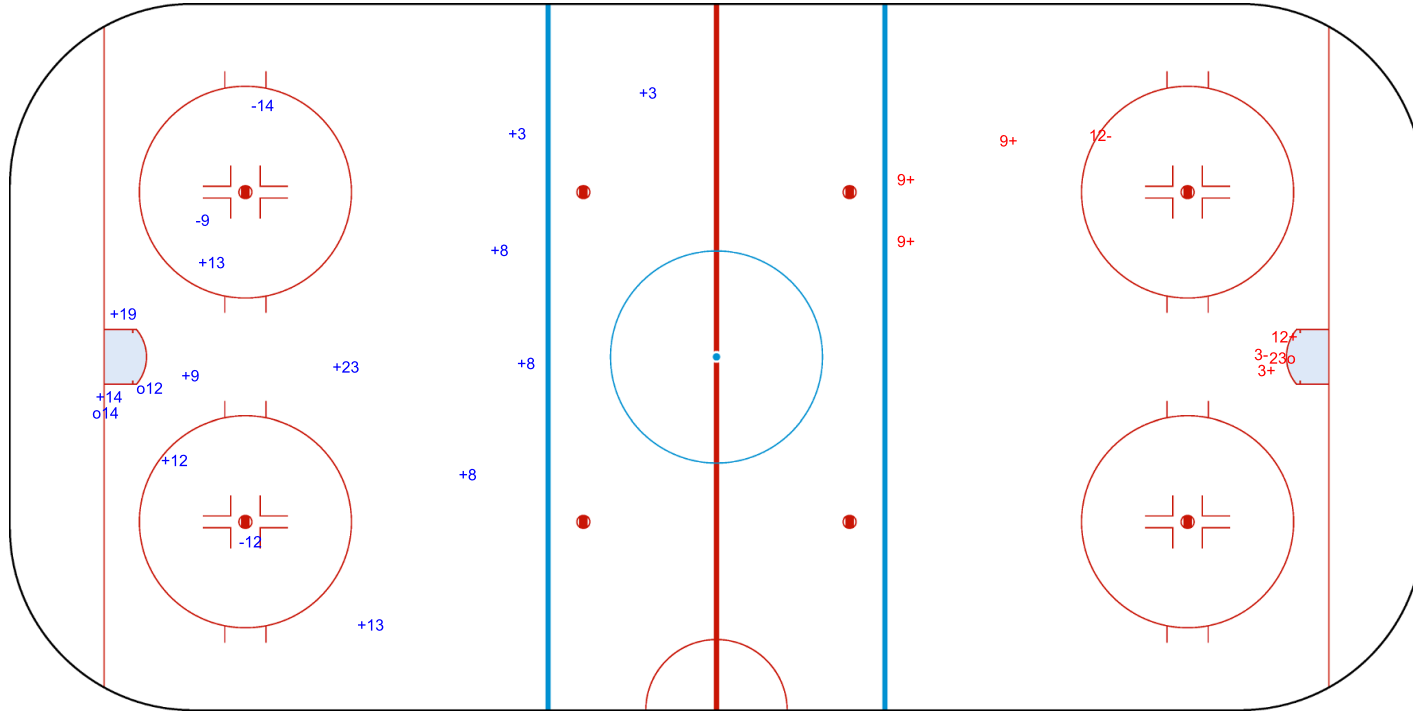

**SHOT CHART**  
**GBR - JPN**

Shots by GBR  
 Goals (o): 0  
 SSP (<): 0  
 SSG (+): 11  
 SPG (-): 3

GK 1 of JPN

**JPN** → **Period: 1** ← **GBR**

Shots by JPN  
 Goals (o): 1  
 SSP (>): 0  
 SSG (+): 11  
 SPG (-): 2

GK 1 of GBR

Shots by JPN  
 Goals (o): 2    SSG (+): 12  
 SSP (<): 0    SPG (-): 3

GK 1 of GBR

**GBR**    **Period: 2**    **JPN**

Shots by GBR  
 Goals (o): 1    SSG (+): 5  
 SSP (>): 0    SPG (-): 2

GK 1 of JPN

Shots by GBR

Goals (o): 2    SSG (+): 8

SSP (-): 0    SPG (-): 1

GK 1 of JPN

Period: 3

Shots by JPN

Goals (o): 3    SSG (+): 7

SSP (>): 0    SPG (-): 3