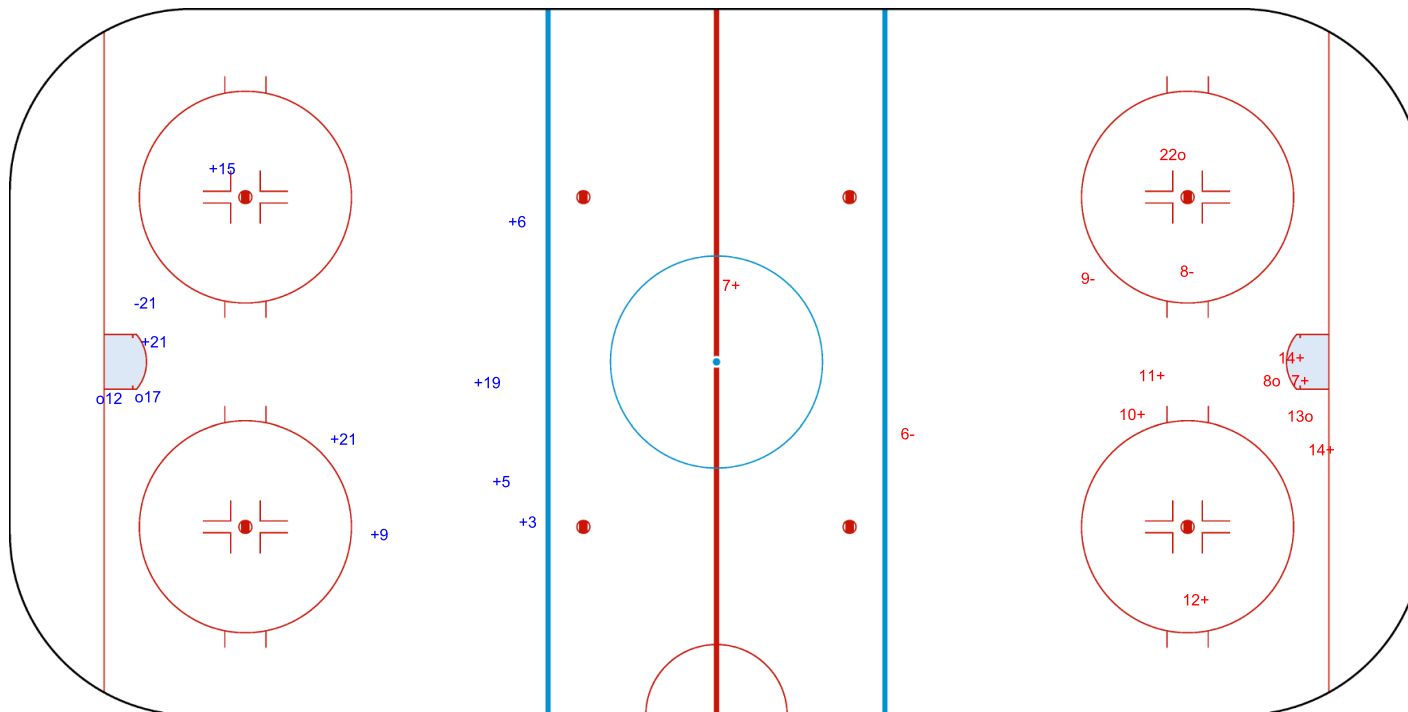

GK 1 of GBR

Shots by JPN  
 Goals (o): 2    SSG (+): 12  
 SSP (<): 0    SPG (-): 3

GK 1 of GBR

**GBR**    **Period: 2**    **JPN**

Shots by GBR  
 Goals (o): 1    SSG (+): 5  
 SSP (>): 0    SPG (-): 2

GK 1 of JPN

Shots by GBR

Goals (o): 2    SSG (+): 8

SSP (-): 0    SPG (-): 1

GK 1 of JPN

Period: 3

Shots by JPN

Goals (o): 3    SSG (+): 7

SSP (>): 0    SPG (-): 3

GK 1 of GBR

Legend:	
<b>GK</b>	Goalkeeper
<b>SPG</b>	Shots past goal
<b>SSG</b>	Shots saved by goalkeeper
<b>SSP</b>	Shots saved by player