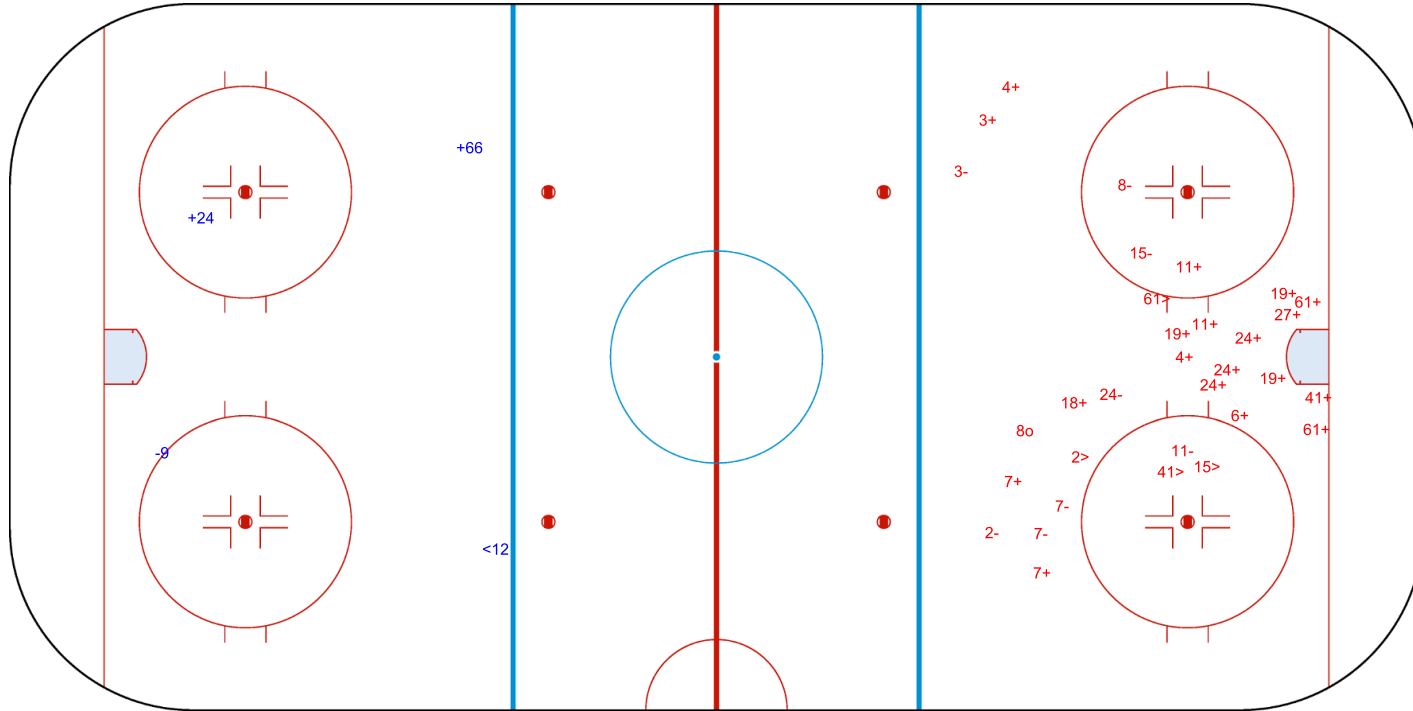

Shots by CHN

Goals (o): 0   SSG (+): 2
SSP (<): 1   SPG (-): 1

GK 31 of JPN

JPN → 3rd Period ← CHN

Shots by JPN

Goals (o): 1   SSG (+): 19
SSP (>): 4   SPG (-): 8

GK 29 of CHN

Legend:	
GK	Goalkeeper
SPG	Shots past goal
SSG	Shots saved by goalkeeper
SSP	Shots saved by player