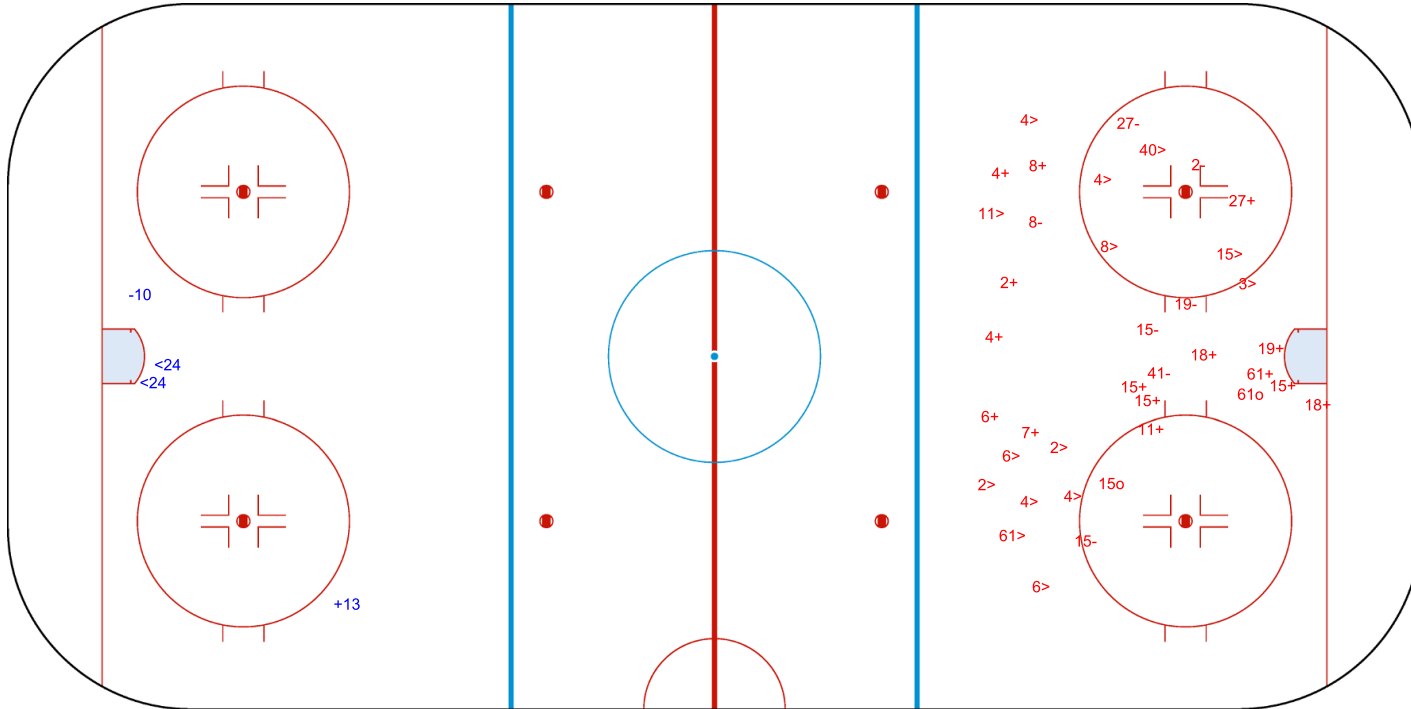

SHOT CHART  
JPN - CHN

Shots by CHN  
Goals (o): 0  
SSP (<): 2  
SSG (+): 1  
SPG (-): 1

JPN → 1st Period ← CHN

Shots by JPN  
Goals (o): 2  
SSP (>): 14  
SSG (+): 15  
SPG (-): 7

Shots by JPN  
Goals (o): 1  
SSP (<): 8