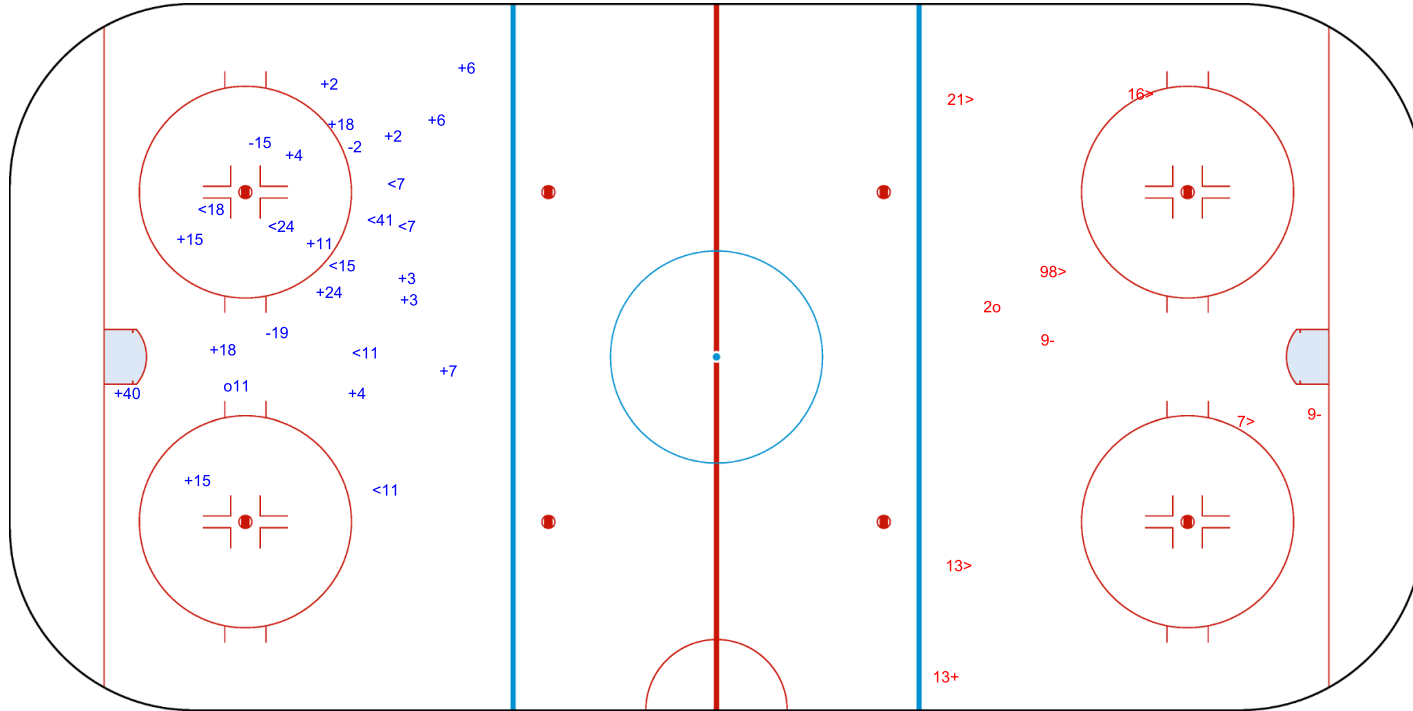

Shots by JPN
Goals (o): 1
SSP (<): 8

SSG (+): 16
SPG (-): 3

GK 29 of CHN

2nd Period

Shots by CHN
Goals (o): 1
SSP (>): 5

SSG (+): 1
SPG (-): 2

GK 31 of JPN