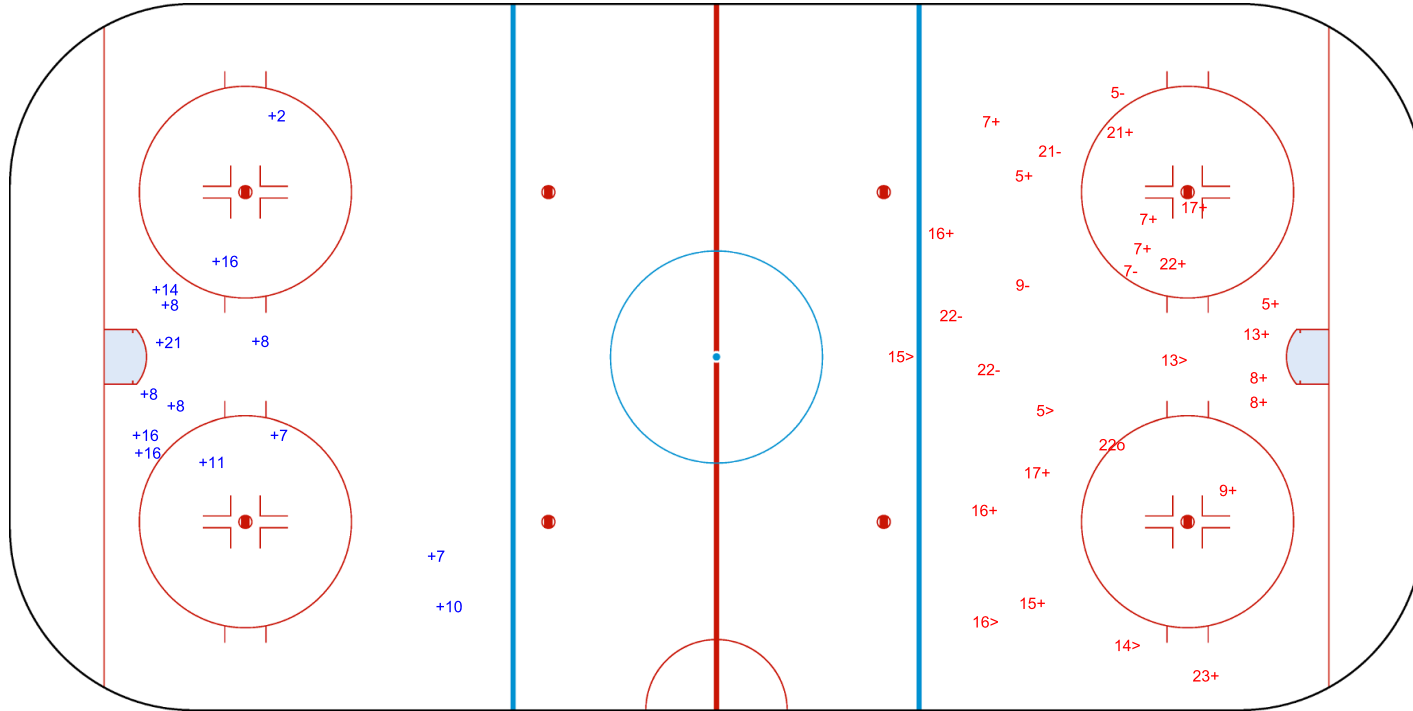

Shots by LUX

Goals (o): 0

SSP (<): 0

SSG (+): 14

SPG (-): 0

GK 1 of THA

2nd Period

Shots by THA