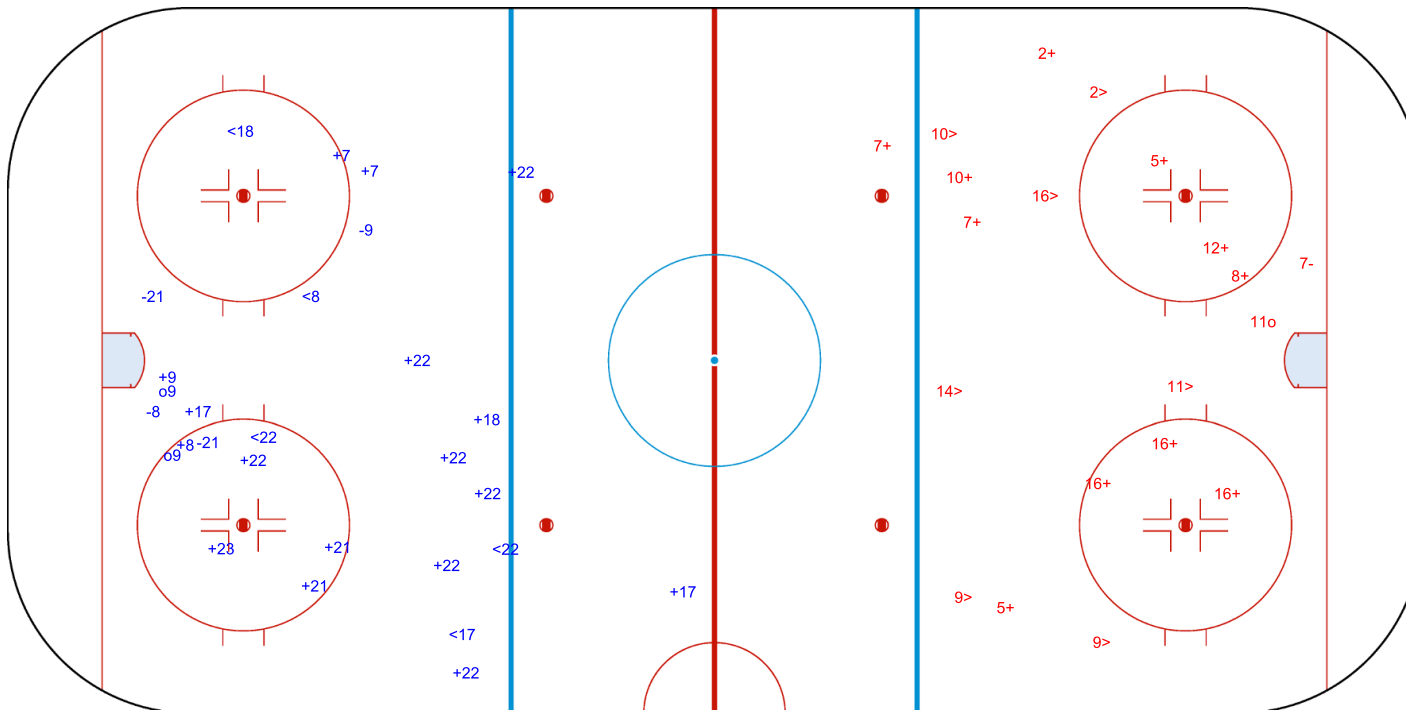

SHOT CHART  
LUX - THA

Shots by THA  
Goals (o): 2  
SSP (<): 5  
SSG (+): 17  
SPG (-): 4

GK 1 of LUX

LUX

1st Period

THA

Shots by LUX  
Goals (o): 1  
SSP (>): 7  
SSG (+): 11  
SPG (-): 1

GK 1 of THA

Shots by LUX

Goals (o): 0

SSP (<): 0

SSG (+): 14

SPG (-): 0

GK 1 of THA

2nd Period

Shots by THA