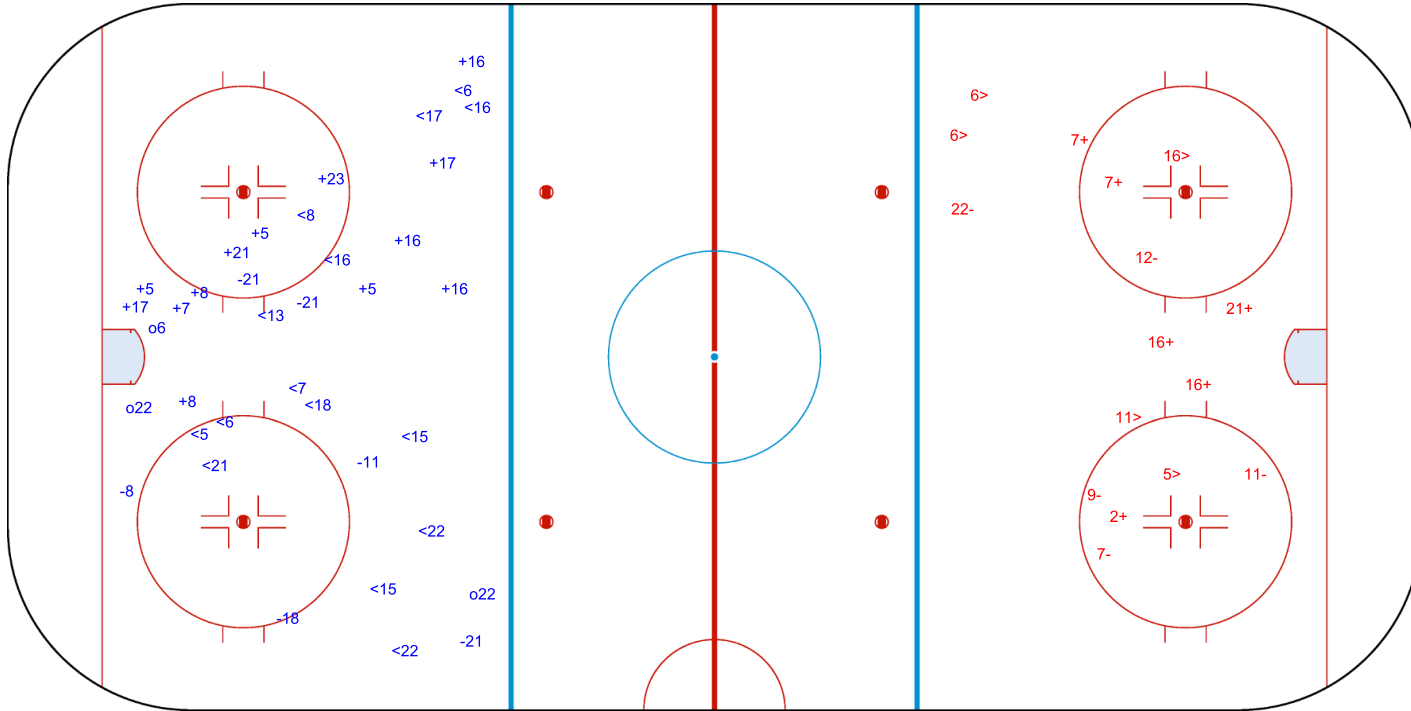

Goals (o): 1

SSP (>): 5

SSG (+): 17

SPG (-): 6

GK 1 of LUX

Shots by THA  
Goals (o): 3    SSG (+): 13  
SSP (<): 15    SPG (-): 6

GK 1 of LUX

LUX → 3rd Period ← THA