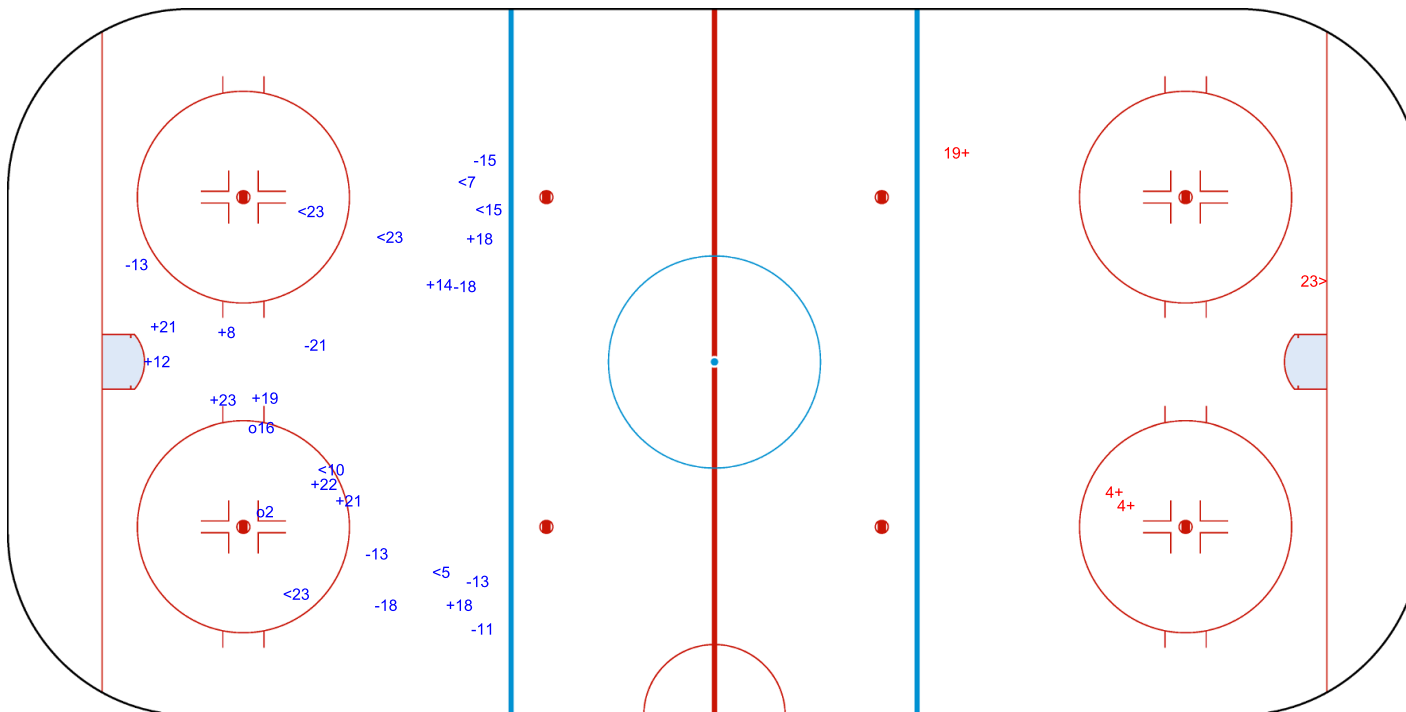

### SHOT CHART

NZL - LAT

1st Period

Shots by NZL  
Goals (o): 0  
SSP (<): 2  
SSG (+): 2  
SPG (-): 1

GK 1 of LAT

Shots by LAT  
Goals (o): 2  
SSP (>): 7  
SSG (+): 19  
SPG (-): 6

GK 1 of NZL

Shots by LAT  
Goals (o): 2    SSG (+): 10  
SSP (<): 7    SPG (-): 8

GK 1 of NZL

NZL → 2nd Period ← LAT

Shots by NZL  
Goals (o): 0    SSG (+): 3  
SSP (>): 1    SPG (-): 0

GK 1 of LAT

GK 20 of LAT

Shots by NZL  
Goals (o): 0  
SSP (<): 0  
SSG (+): 4  
SPG (-): 1

GK 20 of LAT