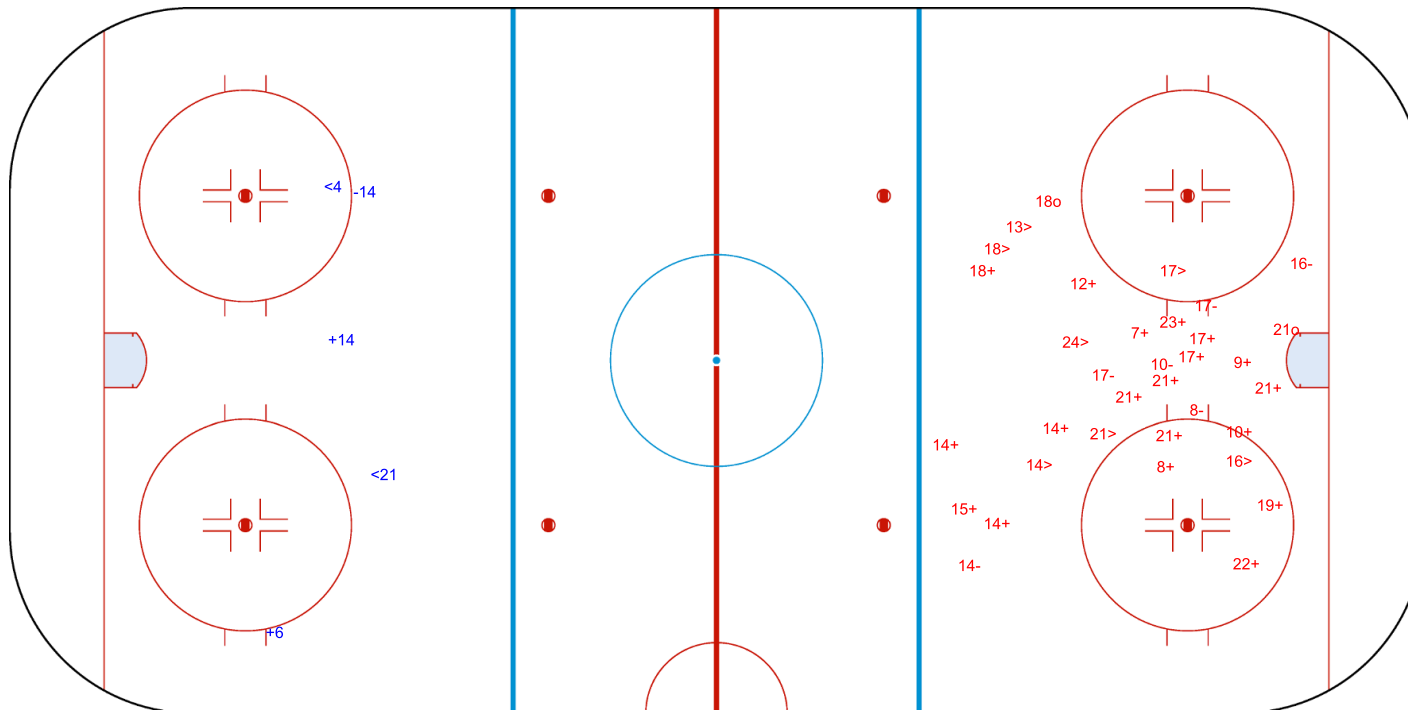

### SHOT CHART

NZL - LAT

1st Period

Shots by NZL  
Goals (o): 0  
SSP (<): 2  
SSG (+): 2  
SPG (-): 1

GK 1 of LAT

Shots by LAT  
Goals (o): 2  
SSP (>): 7  
SSG (+): 19  
SPG (-): 6

GK 1 of NZL

Shots by LAT  
Goals (o): 2    SSG (+): 10  
SSP (<): 7    SPG (-): 8

GK 1 of NZL

NZL → 2nd Period ← LAT

Shots by NZL  
Goals (o): 0    SSG (+): 3  
SSP (>): 1    SPG (-): 0

GK 1 of LAT

GK 20 of LAT

Shots by NZL  
Goals (o): 0  
SSP (<): 0  
SSG (+): 4  
SPG (-): 1

GK 20 of LAT