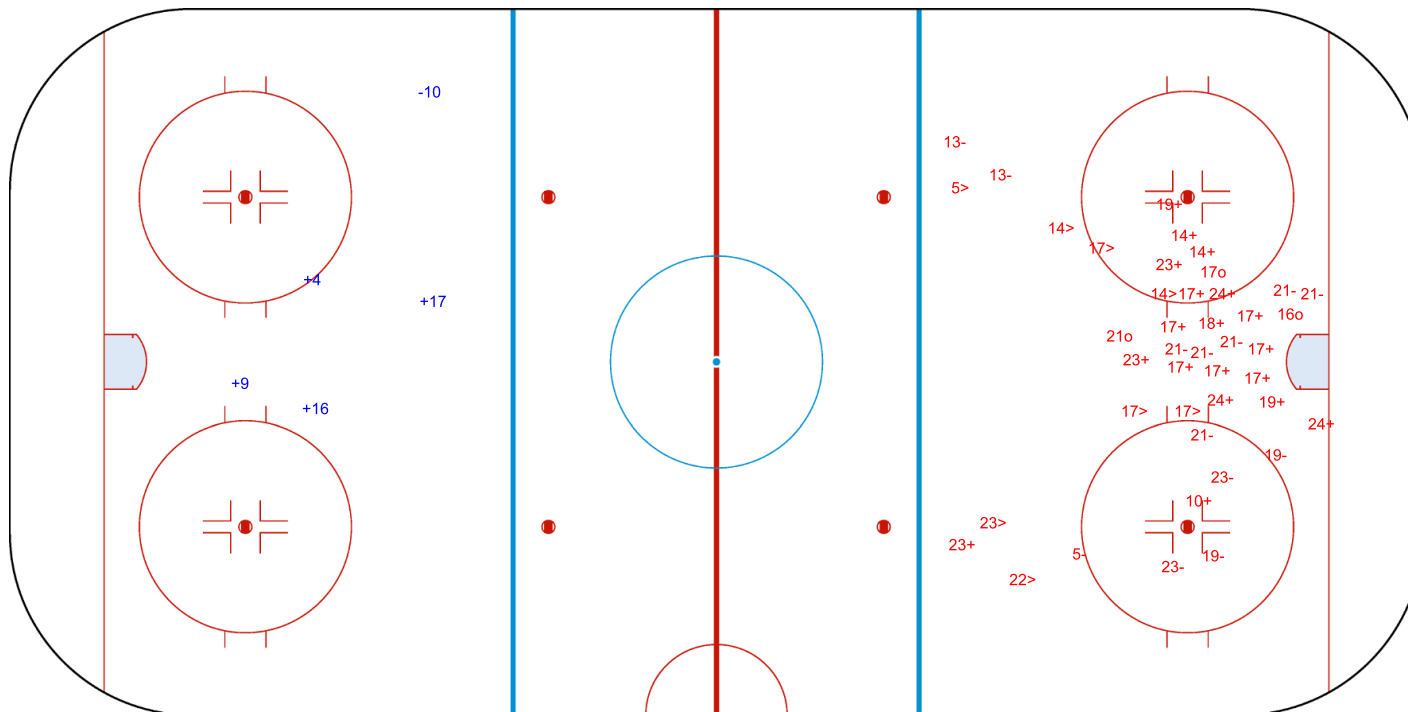

### SHOT CHART

NZL - LAT

1st Period

Shots by NZL  
Goals (o): 0  
SSP (<): 2  
SSG (+): 2  
SPG (-): 1

GK 1 of LAT

Shots by LAT  
Goals (o): 2  
SSP (>): 7  
SSG (+): 19  
SPG (-): 6

GK 1 of NZL

Shots by LAT  
Goals (o): 2    SSG (+): 10  
SSP (<): 7    SPG (-): 8

GK 1 of NZL

NZL → 2nd Period ← LAT

Shots by NZL  
Goals (o): 0    SSG (+): 3  
SSP (>): 1    SPG (-): 0

GK 1 of LAT

GK 20 of LAT

Shots by NZL  
Goals (o): 0  
SSP (<): 0  
SSG (+): 4  
SPG (-): 1

GK 20 of LAT

LAT → 3rd Period ← NZL

Shots by LAT  
Goals (o): 3  
SSP (>): 8  
SSG (+): 19  
SPG (-): 13

GK 1 of NZL

Legend:		
<b>GK</b>	Goalkeeper	
<b>SPG</b>	Shots past goal	
<b>SSG</b>	Shots saved by goalkeeper	
<b>SSP</b>	Shots saved by player	