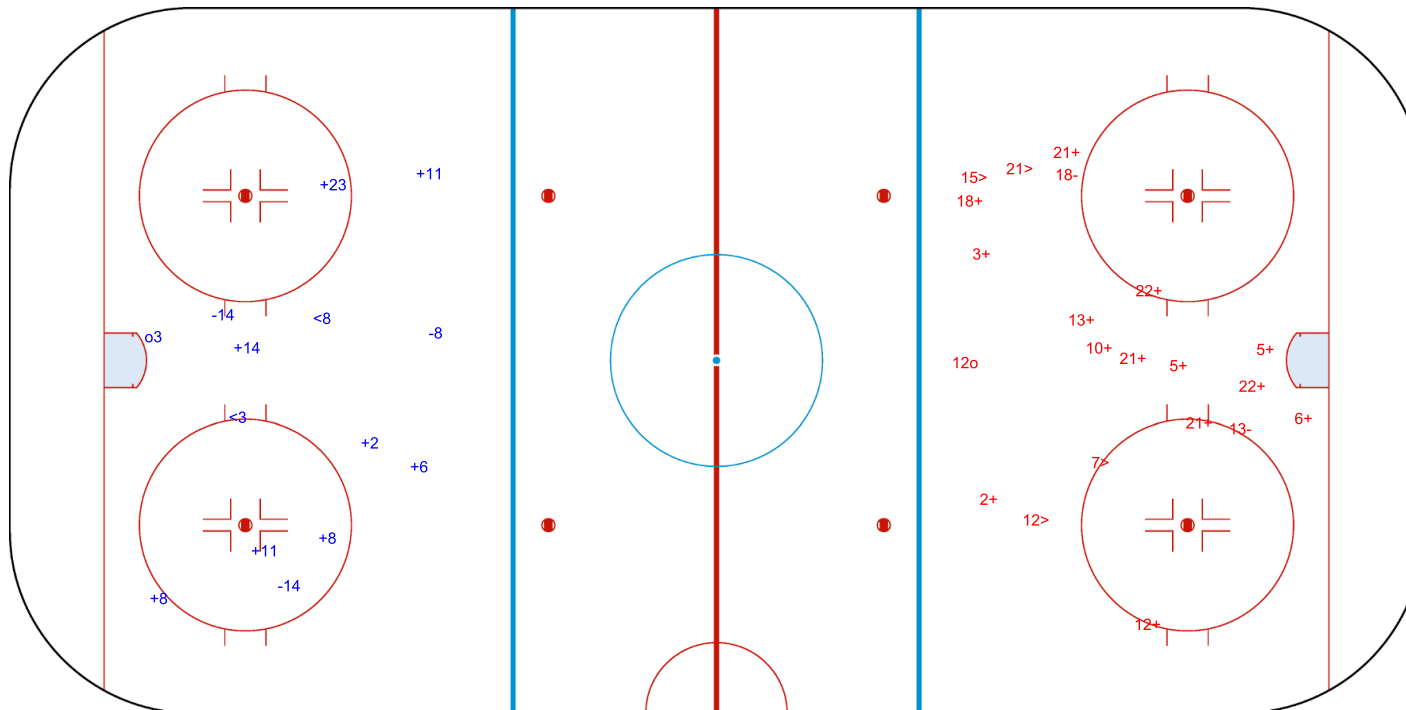

SHOT CHART

NED - TPE

1st Period

Shots by TPE
Goals (o): 1
SSP (<): 2
SSG (+): 8
SPG (-): 3

Shots by NED
Goals (o): 1
SSP (>): 4
SSG (+): 14
SPG (-): 2

GK 25 of NED

GK 1 of TPE

Shots by NED

Goals (o): 1 SSG (+): 3
SSP (<): 2 SPG (-): 1

GK 1 of TPE

2nd Period

Shots by TPE

Goals (o): 0 SSG (+): 13
SSP (>): 10 SPG (-): 5

Shots by TPE
Goals (o): 0
SSP (<): 1

SSG (+): 10
SPG (-): 5

GK 25 of NED