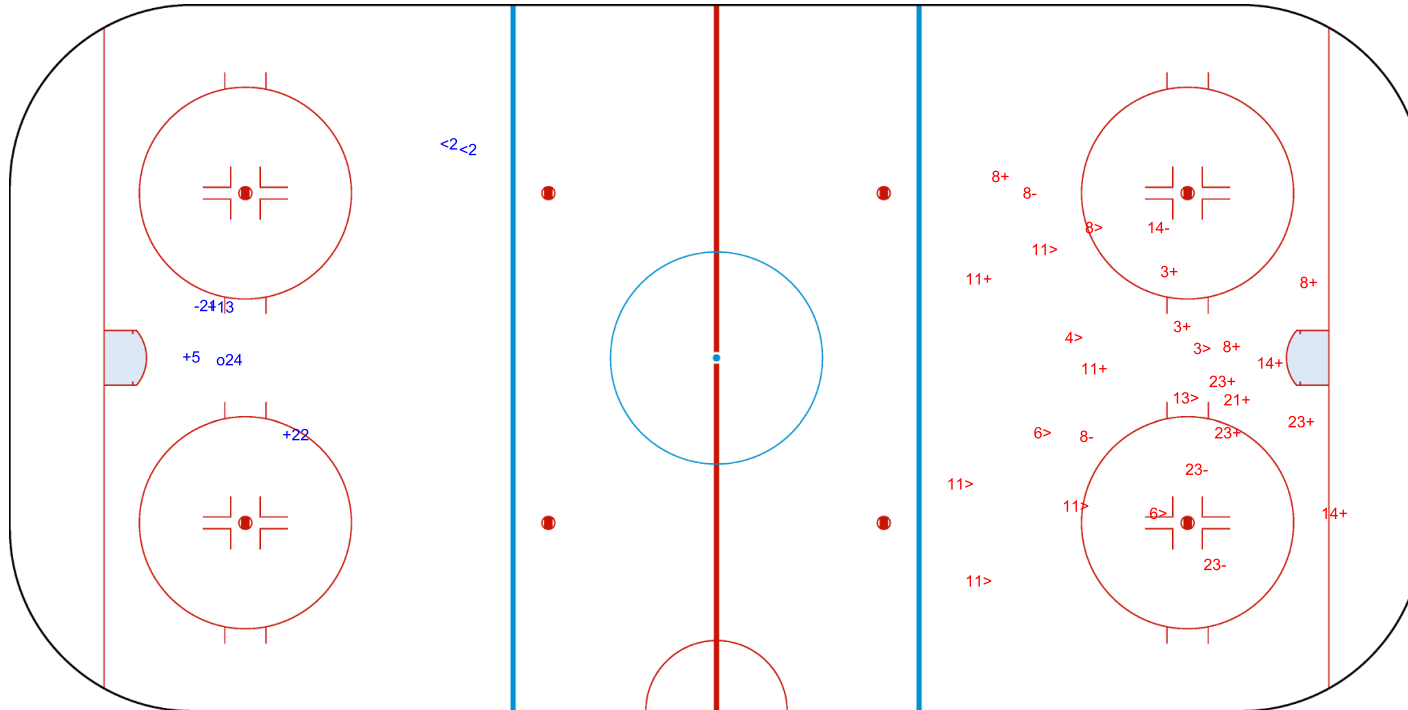

SHOT CHART

NED - TPE

1st Period

Shots by TPE
Goals (o): 1
SSP (<): 2
SSG (+): 8
SPG (-): 3

Shots by NED
Goals (o): 1
SSP (>): 4
SSG (+): 14
SPG (-): 2

GK 25 of NED

GK 1 of TPE

Shots by NED

Goals (o): 1 SSG (+): 3
SSP (<): 2 SPG (-): 1

GK 1 of TPE

2nd Period

Shots by TPE

Goals (o): 0 SSG (+): 13
SSP (>): 10 SPG (-): 5

Shots by TPE
Goals (o): 0
SSP (<): 1

SSG (+): 10
SPG (-): 5

GK 25 of NED