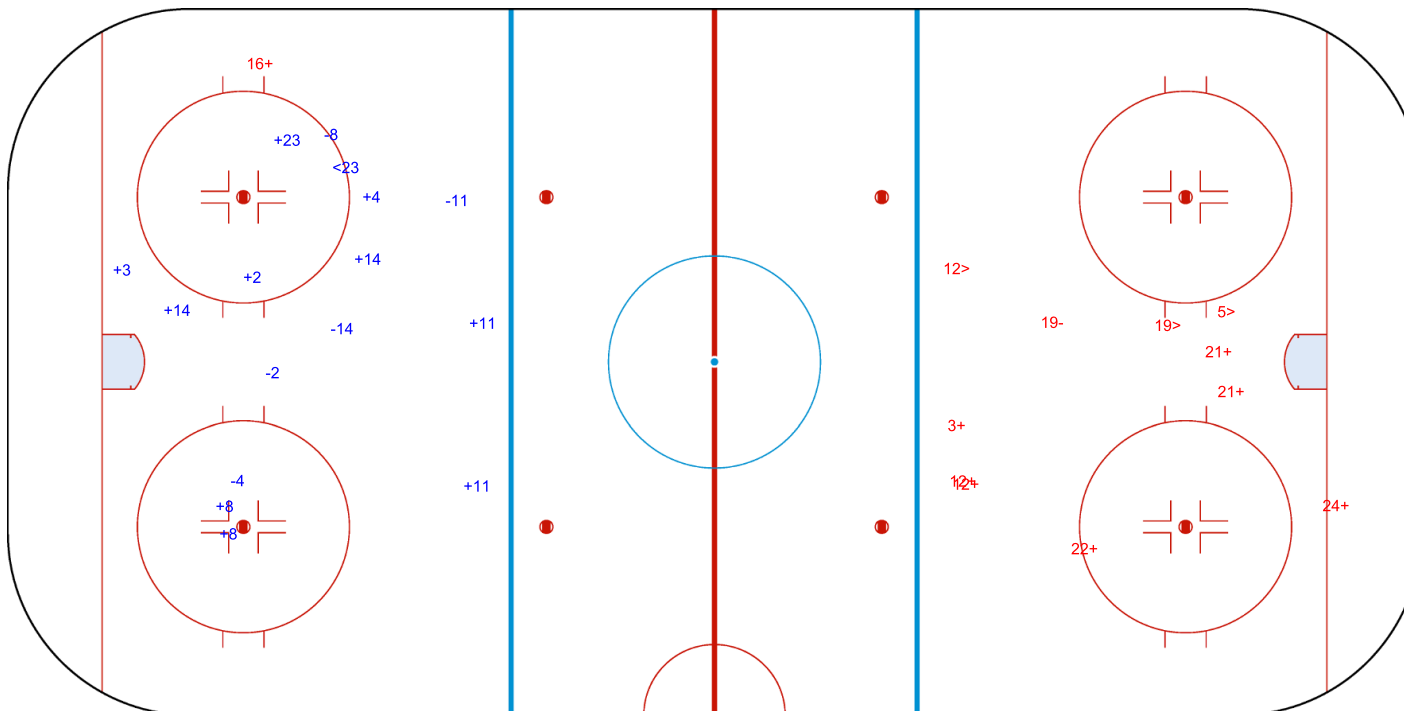

3rd Period

Shots by NED
Goals (o): 0
SSP (>): 3

SSG (+): 8
SPG (-): 1

GK 1 of TPE

Legend:		
GK	Goalkeeper	
SPG	Shots past goal	
SSG	Shots saved by goalkeeper	
SSP	Shots saved by player	