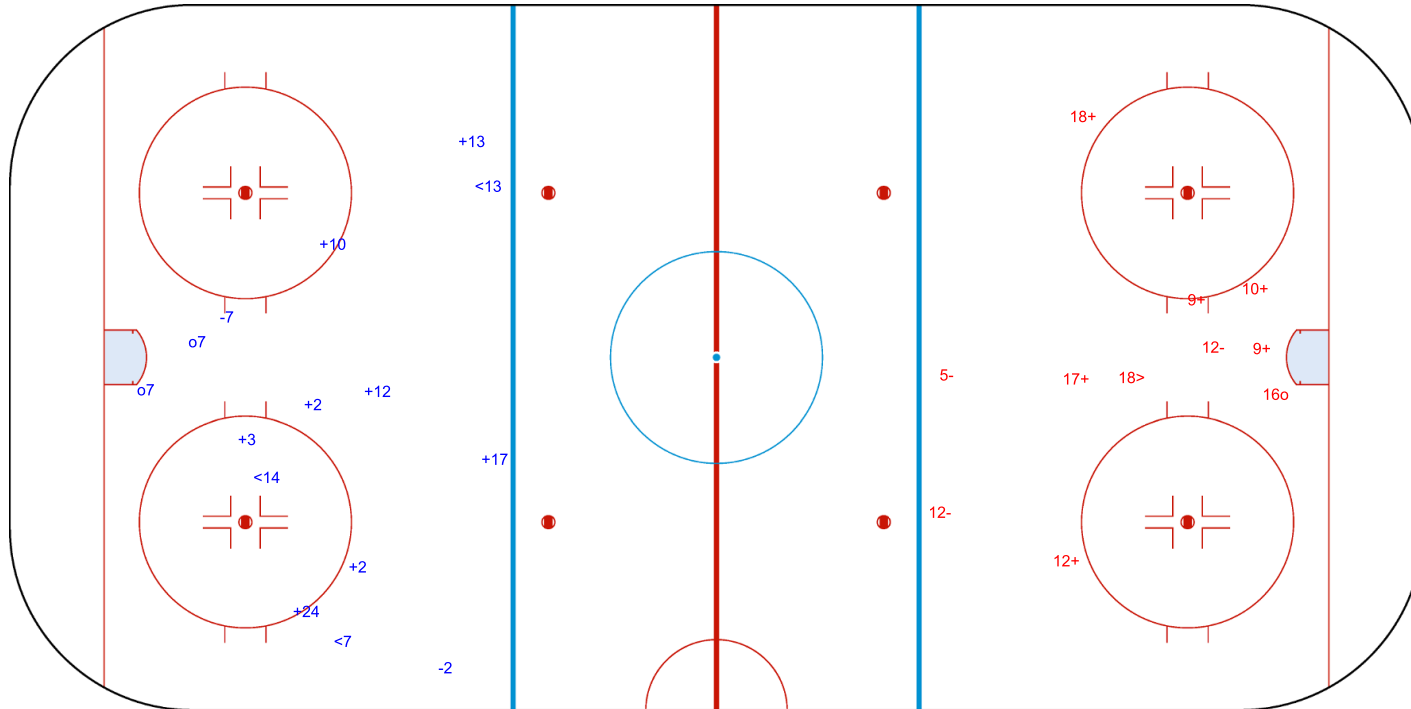

SHOT CHART
ESP - CHN

Shots by CHN
Goals (o): 2 SSG (+): 8
SSP (<): 3 SPG (-): 2

GK 1 of ESP

ESP → 1st Period ← CHN

Shots by ESP
Goals (o): 1 SSG (+): 6
SSP (>): 1 SPG (-): 3

GK 20 of CHN

Shots by ESP
Goals (o): 1 SSG (+): 10
SSP (<): 1 SPG (-): 1

GK 20 of CHN

CHN → 2nd Period ← ESP

Shots by CHN
Goals (o): 0 SSG (+): 10
SSP (>): 10 SPG (-): 4

GK 1 of ESP

Shots by CHN

Goals (o): 0 SSG (+): 15
SSP (<): 5 SPG (-): 7

GK 1 of ESP

3rd Period