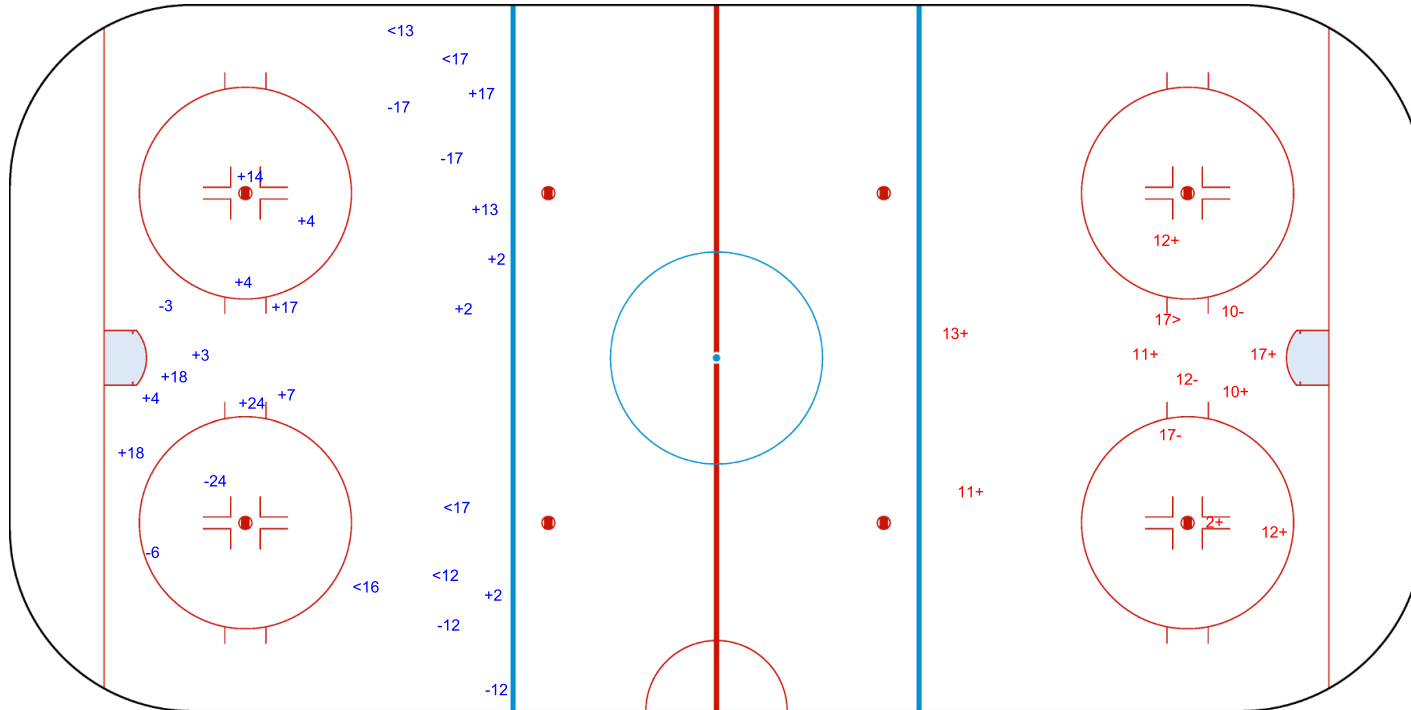

Shots by CHN

Goals (o): 0   SSG (+): 15
SSP (<): 5   SPG (-): 7

GK 1 of ESP

3rd Period

Shots by ESP

Goals (o): 0   SSG (+): 8
SSP (>): 1   SPG (-): 3

GK 20 of CHN