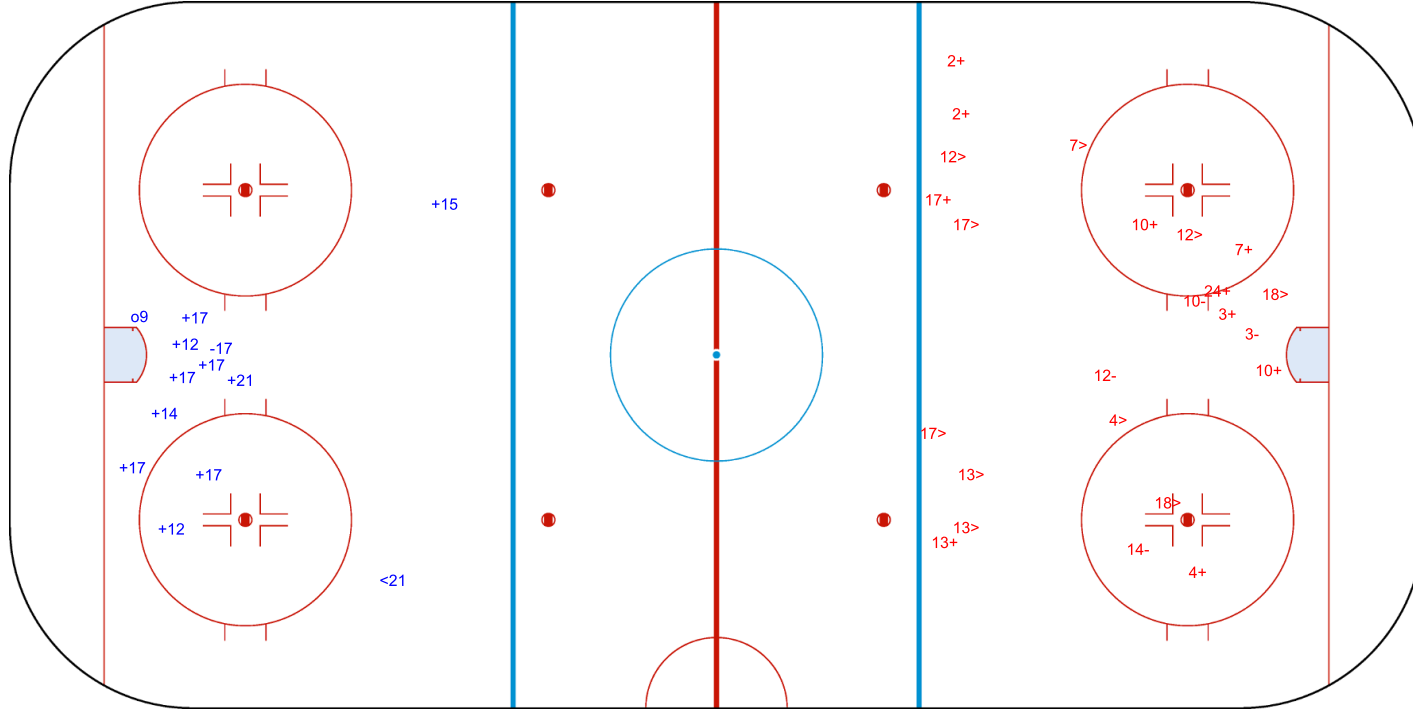

Shots by ESP
Goals (o): 1   SSG (+): 10
SSP (<): 1   SPG (-): 1

GK 20 of CHN

CHN → 2nd Period ← ESP

Shots by CHN
Goals (o): 0   SSG (+): 10
SSP (>): 10   SPG (-): 4

GK 1 of ESP