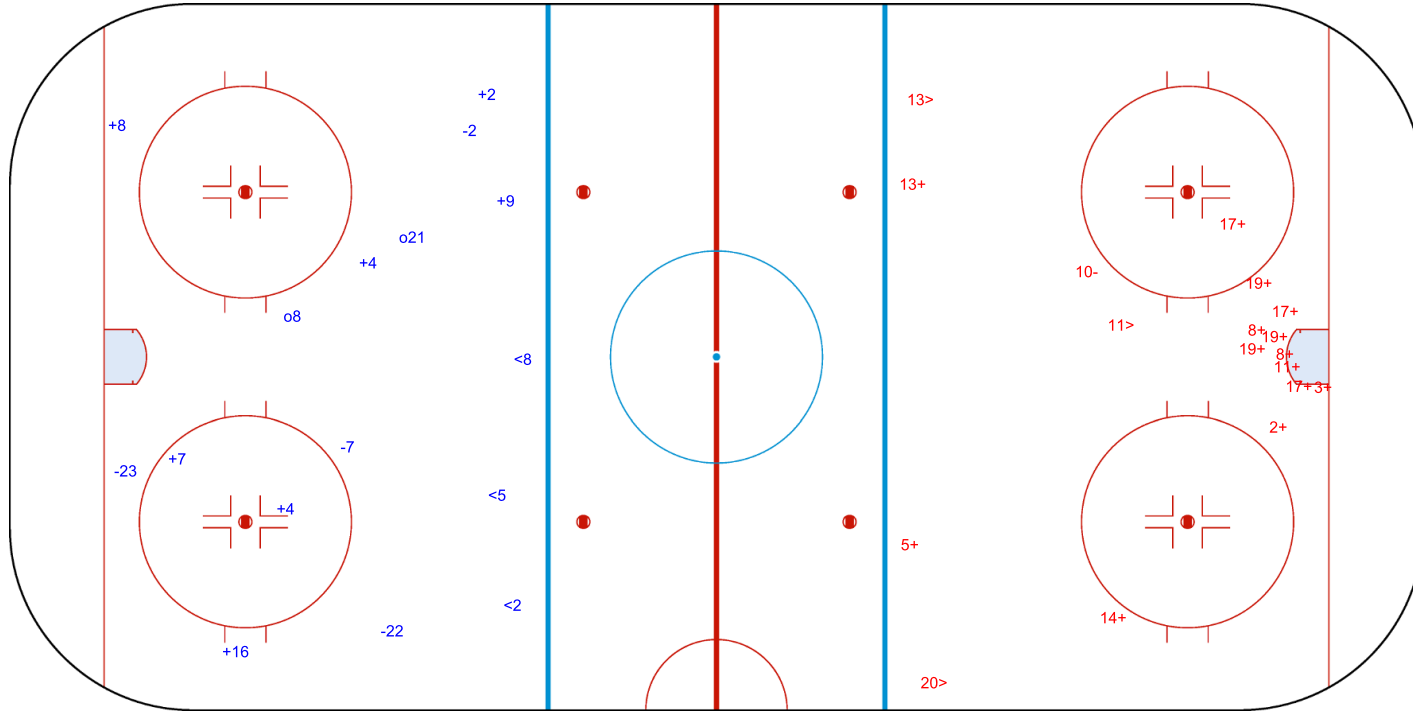

GK 1 of CHN

Shots by POL

Goals (o): 2    SSG (+): 7  
SSP (<): 3    SPG (-): 4

GK 1 of CHN

2nd Period

Shots by CHN

Goals (o): 0    SSG (+): 14  
SSP (>): 3    SPG (-): 1

GK 1 of POL