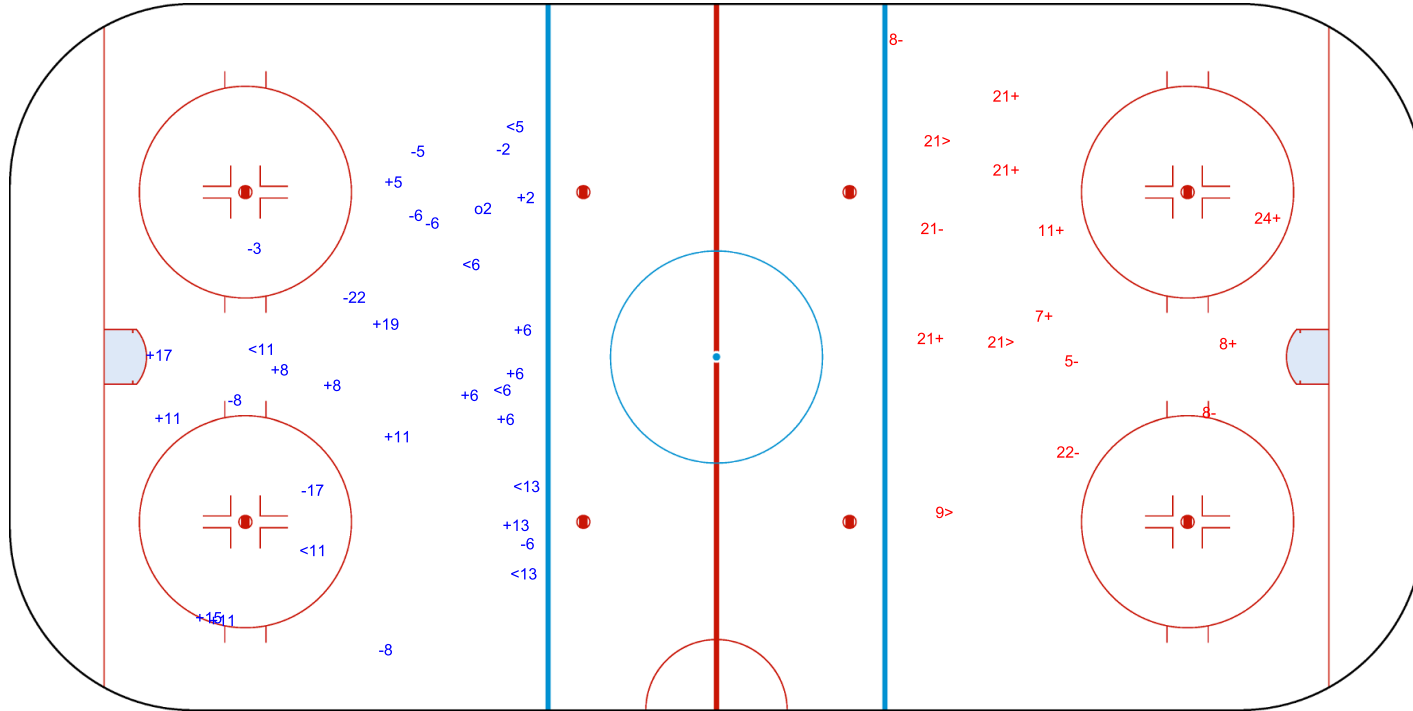

Shots by CHN  
Goals (o): 1    SSG (+): 15  
SSP (<): 7    SPG (-): 10

GK 1 of POL

POL → 3rd Period ← CHN

Shots by POL  
Goals (o): 0    SSG (+): 7  
SSP (>): 3    SPG (-): 5

GK 1 of CHN

Legend:		
<b>GK</b>	Goalkeeper	
<b>SPG</b>	Shots past goal	
<b>SSG</b>	Shots saved by goalkeeper	
<b>SSP</b>	Shots saved by player	