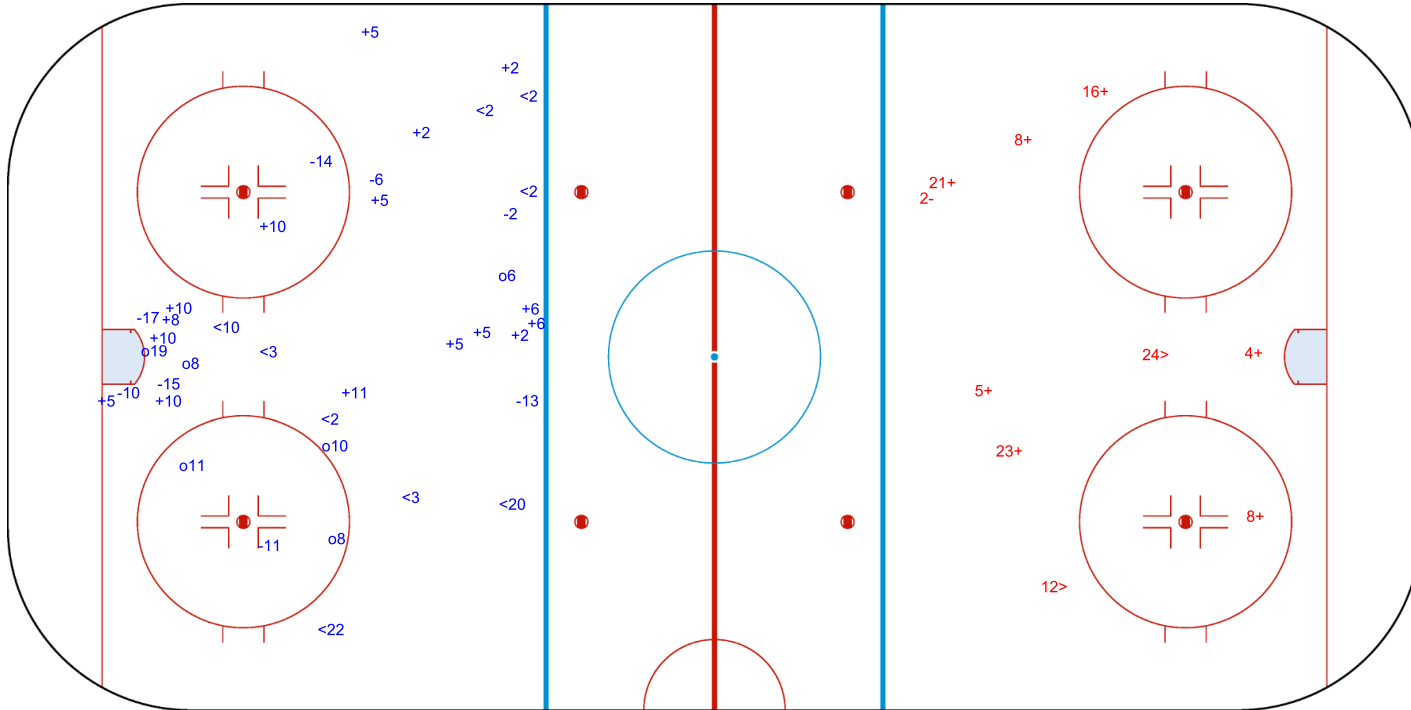

SHOT CHART  
POL - CHN

Shots by CHN  
Goals (o): 6      SSG (+): 16  
SSP (<): 9      SPG (-): 8

GK 1 of POL

POL →      1st Period      ← CHN

Shots by POL  
Goals (o): 0      SSG (+): 7  
SSP (>): 2      SPG (-): 1