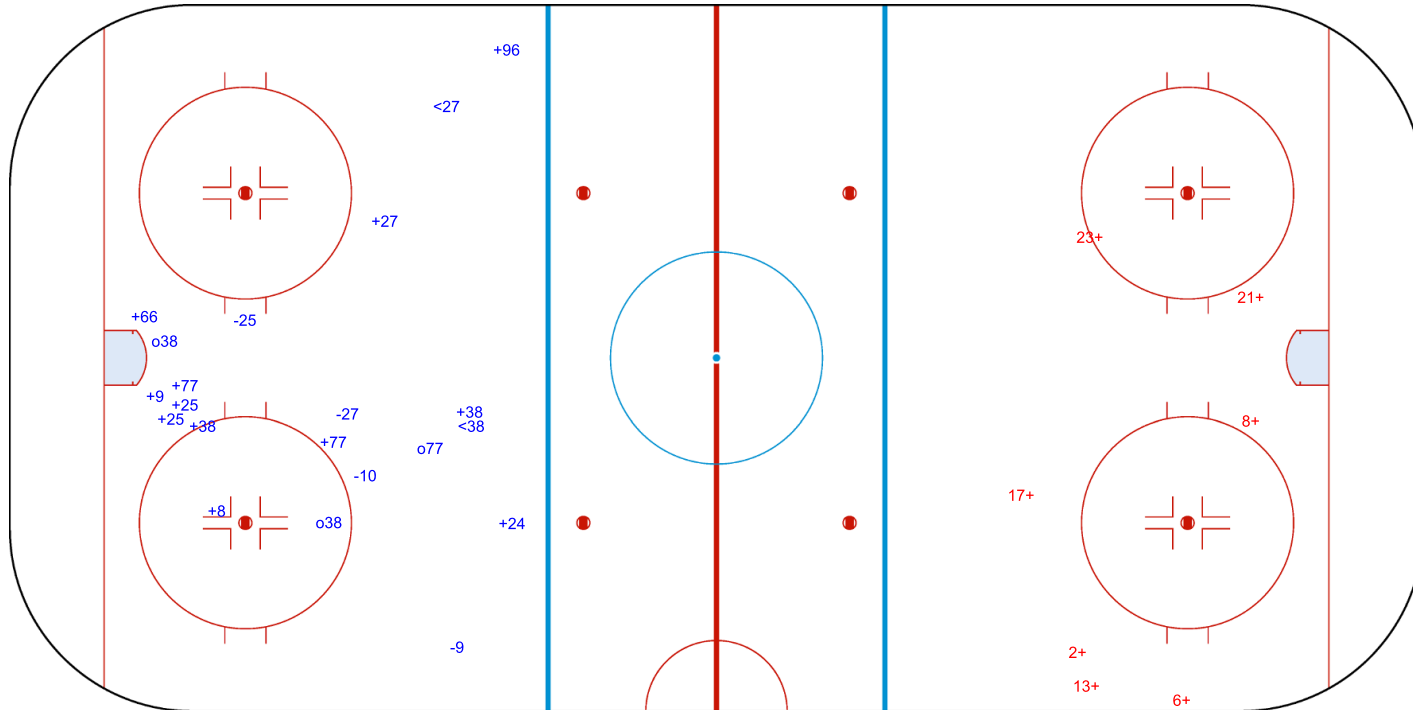

SHOT CHART
IRI - KUW

Shots by KUW
Goals (o): 0
SSG (+): 5
SSP (-): 2
SPG (-): 1

GK 31 of IRI

IRI → 1st Period ← KUW

Shots by IRI
Goals (o): 4
SSG (+): 6
SSP (-): 6
SPG (-): 3

GK 25 of KUW

Shots by IRI
Goals (o): 3 SSG (+): 12
SSP (<): 2 SPG (-): 4

GK 25 of KUW

KUW → 2nd Period ← IRI

Shots by KUW
Goals (o): 0 SSG (+): 7
SSP (>): 0 SPG (-): 0

GK 31 of IRI

GK 98 of IRI

Shots by K UW

Goals (o): 2 SSG (+): 12
SSP (-): 3 SPG (-): 0

GK 98 of IRI