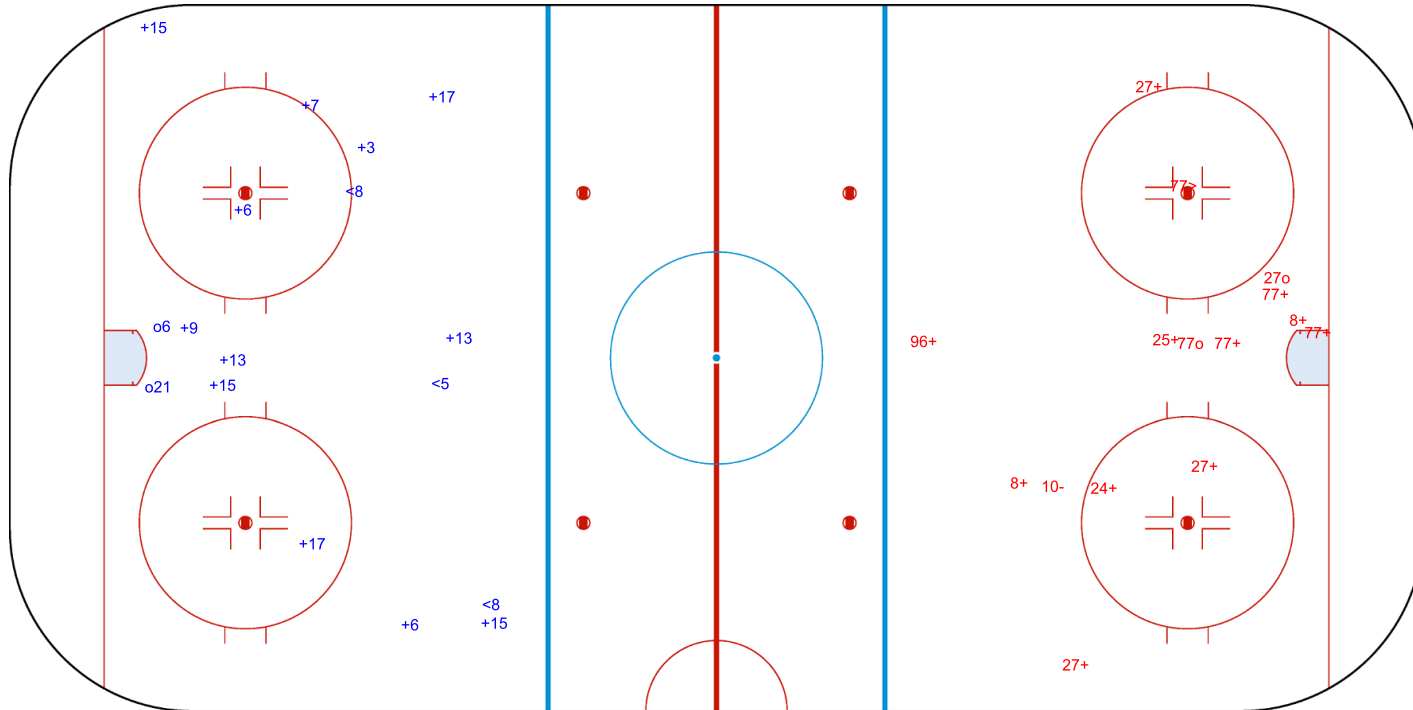

Shots by K UW

Goals (o): 2   SSG (+): 12
SSP (-): 3   SPG (-): 0

GK 98 of IRI

IRI → 3rd Period ← KUW

Shots by IRI

Goals (o): 2   SSG (+): 11
SSP (>): 1   SPG (-): 1

GK 25 of KUW

Legend:					
GK	Goalkeeper	SPG	Shots past goal	SSG	Shots saved by goalkeeper
				SSP	Shots saved by player