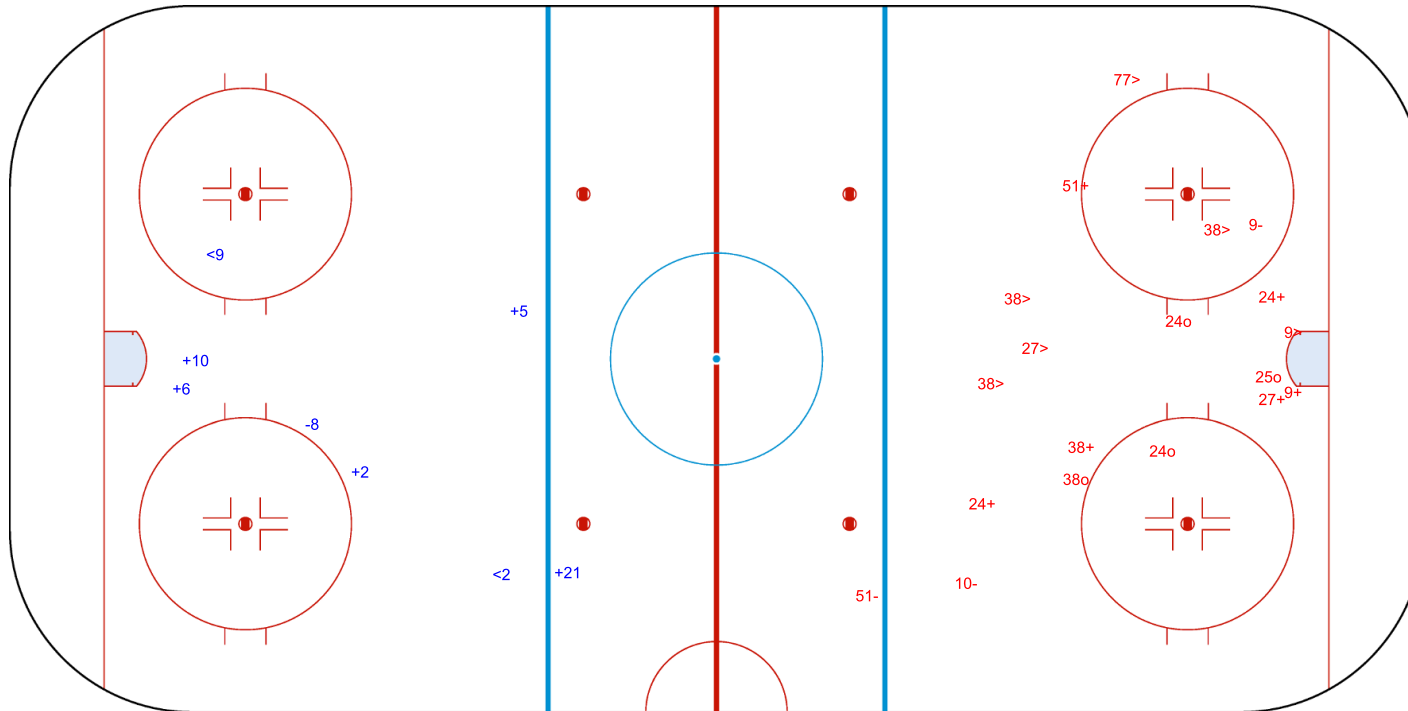

SHOT CHART
IRI - KUW

Shots by KUW
Goals (o): 0
SSG (+): 5
SSP (-): 2
SPG (-): 1

GK 31 of IRI

IRI → 1st Period ← KUW

Shots by IRI
Goals (o): 4
SSG (+): 6
SSP (-): 6
SPG (-): 3

GK 25 of KUW

Shots by IRI
Goals (o): 3 SSG (+): 12
SSP (<): 2 SPG (-): 4

GK 25 of KUW

KUW → 2nd Period ← IRI

Shots by KUW
Goals (o): 0 SSG (+): 7
SSP (>): 0 SPG (-): 0

GK 31 of IRI

GK 98 of IRI

Shots by K UW

Goals (o): 2 SSG (+): 12
SSP (-): 3 SPG (-): 0

GK 98 of IRI